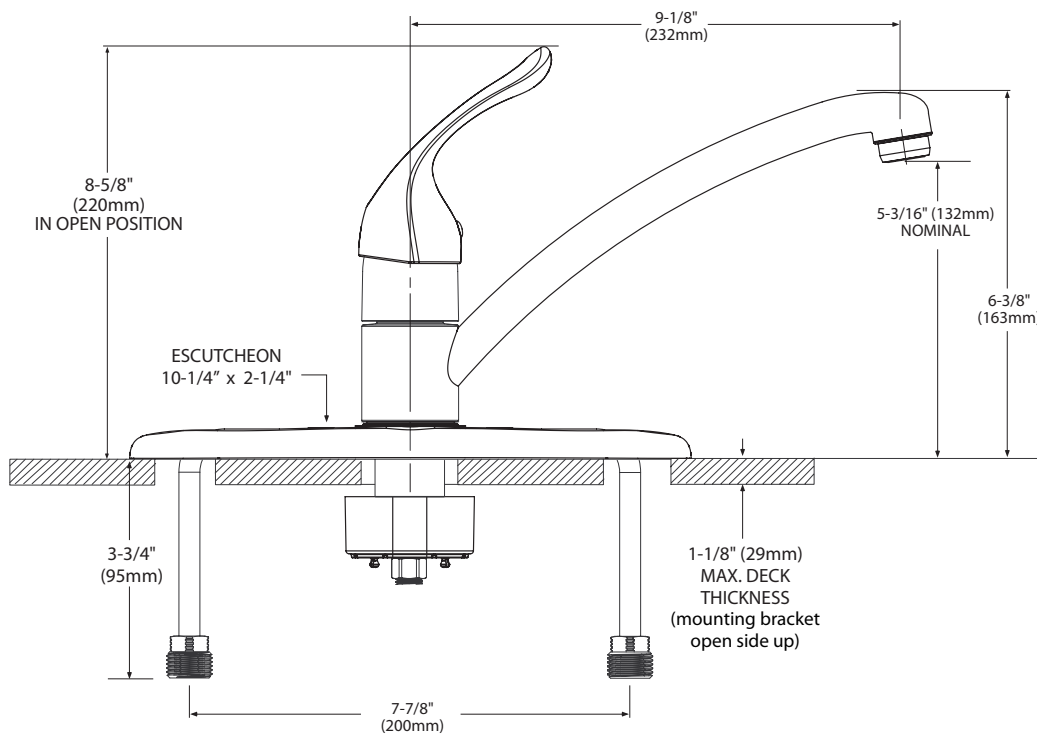

# Specifications

ADA 

## CHATEAU® Single-Handle Kitchen Faucet

**Model: 7445**  
**Bulk Model: 67445**  
**(Bulk packed 12 per carton)**

**NOTE:** DESIGNED TO INSTALL THROUGH  
3 HOLES 1-1/4" (32mm) MIN. DIA. AND 4" (102mm)  
ON CENTER.