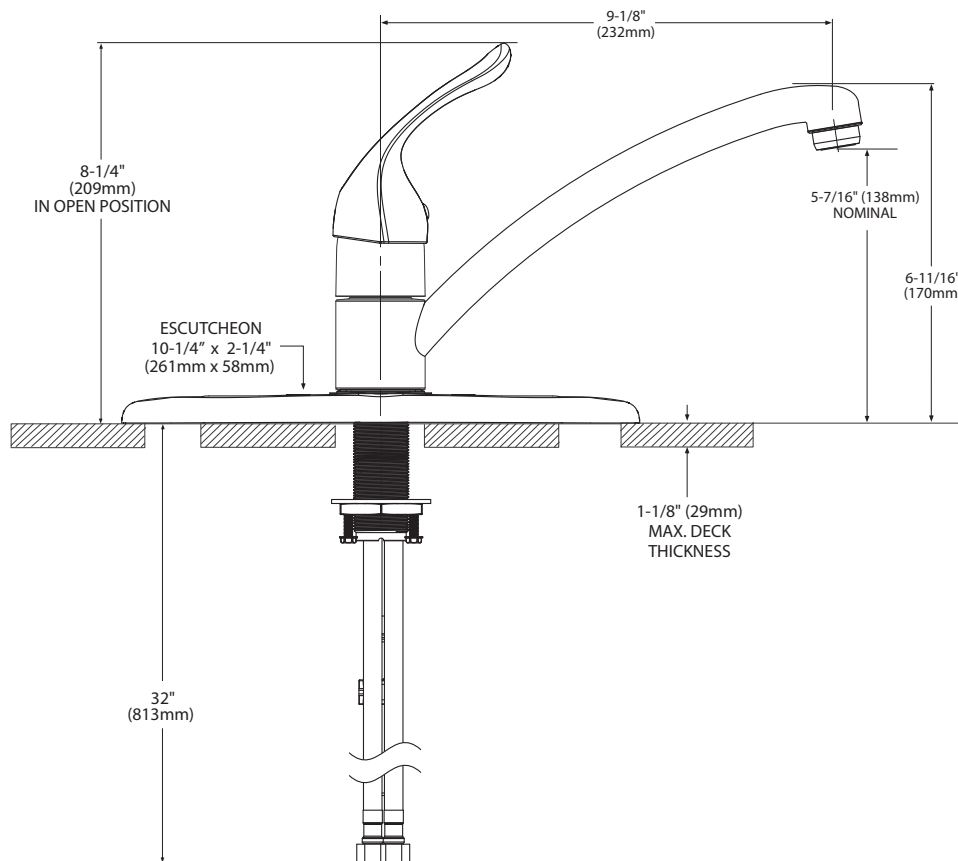

CRITICAL DIMENSIONS

(DO NOT SCALE)