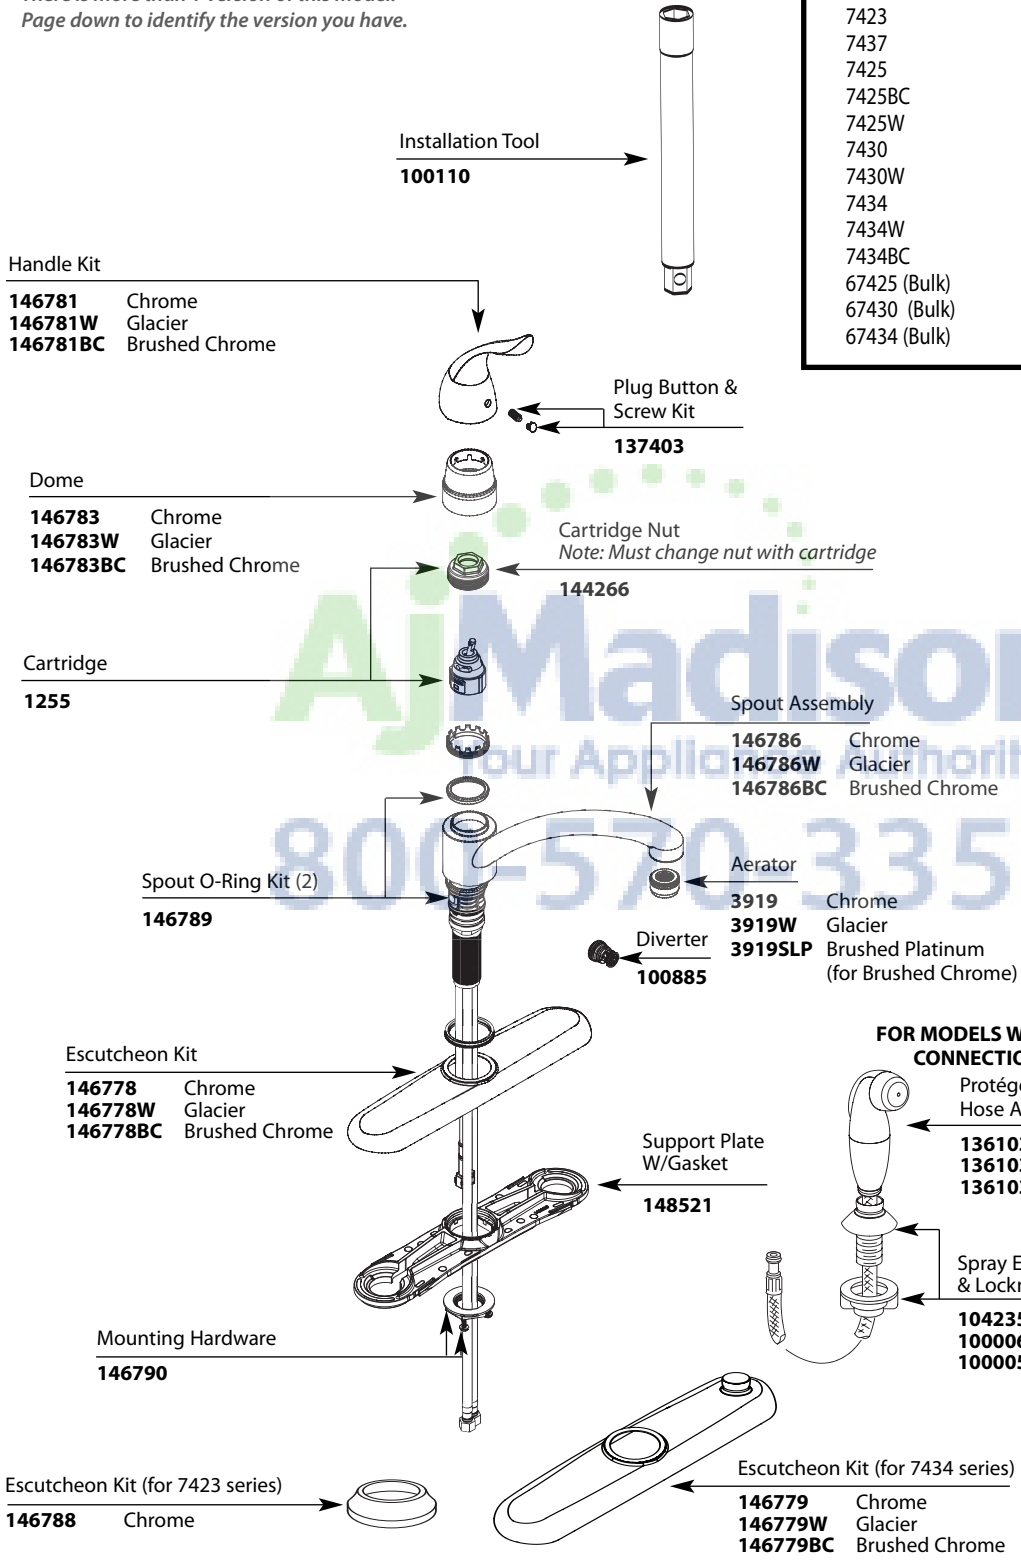

# Illustrated Parts

■ Order by Part Number

There is more than 1 version of this model.  
Page down to identify the version you have.

CHATEAU® Single-Handle Kitchen Faucet		
MODEL		FINISH
7423	w/o Spray	Chrome
7437	w/Spray	Chrome
7425	w/o Spray	Chrome
7425BC	w/o Spray	Brushed Chrome
7425W	w/o Spray	Glacier
7430	w/Spray	Chrome
7430W	w/Spray	Glacier
7434	w/Spray in deck	Chrome
7434W	w/Spray in deck	Glacier
7434BC	w/Spray in deck	Brushed Chrome
67425 (Bulk)	w/o Spray	Chrome
67430 (Bulk)	w/Spray	Chrome
67434 (Bulk)	w/Spray in deck	Chrome

# Illustrated Parts

■ Order by Part Number

There is more than 1 version of this model.  
Page down to identify the version you have.

Handle Kit

- 126971** Chrome
- 126971V** Ivory
- 126971W** Glacier
- 126971SLP** Brushed Platinum

Dome

- 126964** Chrome
- 126964V** Ivory
- 126964W** Glacier
- 126964SLP** Brushed Platinum

Handle Mechanism Kit

**93980**

Retainer Clip  
**1883**

Bearing Washer Kit

**115061**

Spout O-Ring Kit  
**117 (12 Pack)**  
or  
**96778 (Single Pack)**  
(Also included in Spout Assembly)