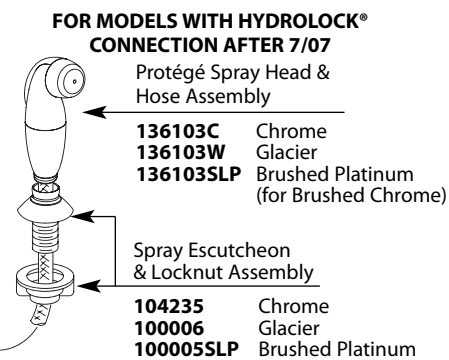

# Illustrated Parts

■ Order by Part Number

There is more than 1 version of this model.  
Page down to identify the version you have.

CHATEAU® Single-Handle Kitchen Faucet		
MODEL		FINISH
7423	w/o Spray	Chrome
7437	w/Spray	Chrome
7425	w/o Spray	Chrome
7425BC	w/o Spray	Brushed Chrome
7425W	w/o Spray	Glacier
7430	w/Spray	Chrome
7430W	w/Spray	Glacier
7434	w/Spray in deck	Chrome
7434W	w/Spray in deck	Glacier
7434BC	w/Spray in deck	Brushed Chrome
67425 (Bulk)	w/o Spray	Chrome
67430 (Bulk)	w/Spray	Chrome
67434 (Bulk)	w/Spray in deck	Chrome