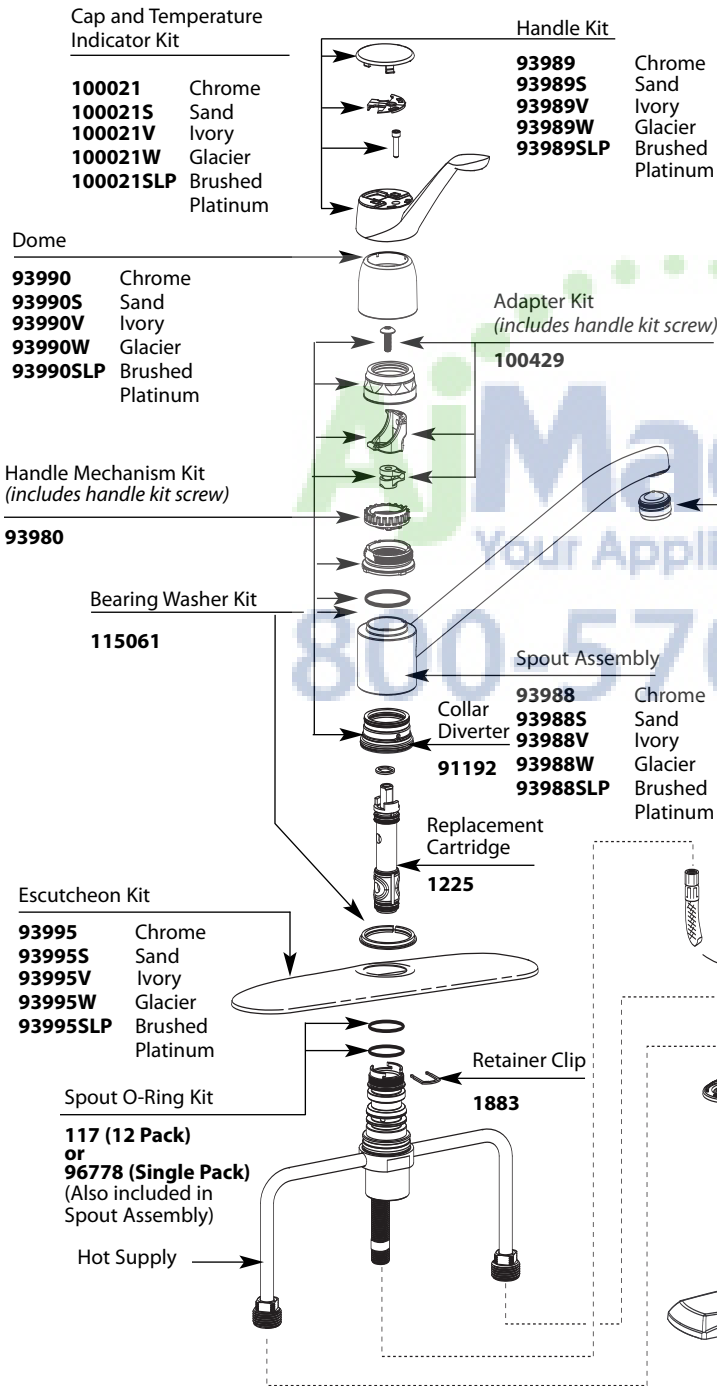

Buy it for looks. Buy it for life.®

Illustrated Parts

■ Order by Part Number

For models sold before 1/2/06

CHATEAU® Single-Handle Kitchen Faucet		
MODEL		FINISH
7425	4" Supplies w/o Spray	Chrome
7425BC	4" Supplies w/o Spray	Brushed Chrome
7425W	4" Supplies w/o Spray	Glacier
67425	4" Supplies w/o Spray	Chrome
7430	4" Supplies w/ Spray	Chrome
7430BC	4" Supplies w/ Spray	Brushed Chrome
7430W	4" Supplies w/ Spray	Glacier
67430	4" Supplies w/ Spray	Chrome
87430	4" Supplies w/ Spray	Chrome
DISCONTINUED SKUS		
7442	4" Supplies w/ Spray	Chrome
7425S	4" Supplies w/o Spray	Sand
7425SLP	4" Supplies w/o Spray	Brushed Platinum
7425V	4" Supplies w/o Spray	Ivory
7426	4" Supplies w/ Swing 'N' Spray	Chrome
7430S	4" Supplies w/ Spray	Sand
7430V	4" Supplies w/ Spray	Ivory
7430SLP	4" Supplies w/ Spray	Brushed Platinum
67424	16" Supplies w/o Spray	Chrome
67433	16" Supplies w/ Spray	Chrome
67442	4" Supplies w/ Spray	Chrome
87430SLP	4" Supplies w/ Spray	Brushed Platinum
87430V	4" Supplies w/ Spray	Ivory
87430W	4" Supplies w/ Spray	Glacier