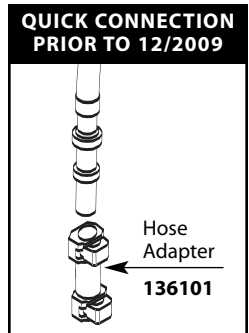

# Illustrated Parts

■ Order by Part Number

There is more than 1 version of this model.  
Page down to identify the version you have.

CHATEAU® Single-Handle Kitchen Faucet		
MODEL		FINISH
7423	w/o Spray	Chrome
7437	w/Spray	Chrome
7425	w/o Spray	Chrome
7425BC	w/o Spray	Brushed Chrome
7425W	w/o Spray	Glacier
7430	w/Spray	Chrome
7430W	w/Spray	Glacier
7434	w/Spray in deck	Chrome
7434W	w/Spray in deck	Glacier
7434BC	w/Spray in deck	Brushed Chrome
67425 (Bulk)	w/o Spray	Chrome
67430 (Bulk)	w/Spray	Chrome
67434 (Bulk)	w/Spray in deck	Chrome