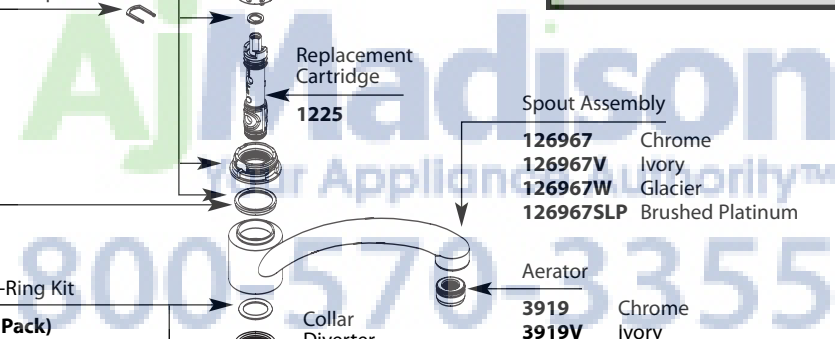

Spout Assembly

- **126967** Chrome
- **126967V** Ivory
- **126967W** Glacier
- **126967SLP** Brushed Platinum

Aerator

- **3919** Chrome
- **3919V** Ivory
- **3919W** Glacier
- **3919SLP** Brushed Platinum

Collar Diverter
91192

FOR MODELS WITH HYDROLOCK® CONNECTION AFTER 7/07

Protégé Spray Head & Hose Assembly

- **136103C** Chrome
- **136103V** Ivory
- **136103W** Glacier
- **136103SLP** Brushed Platinum

Spray Escutcheon & Locknut Assembly

- **104235** Chrome
- **104235V** Ivory
- **100006** Glacier
- **100005SLP** Brushed Platinum

Support Plate W/Gasket
93964

Hardware Kit
93959

CHATEAU® Single-Handle Kitchen Faucet		
MODEL		FINISH
7425	4" Supplies w/o Spray	Chrome
7425BC	4" Supplies w/o Spray	Brushed Chrome
7425W	4" Supplies w/o Spray	Glacier
67425	4" Supplies w/o Spray	Chrome
7430	4" Supplies w/ Spray	Chrome
7430BC	4" Supplies w/ Spray	Brushed Chrome
7430W	4" Supplies w/ Spray	Glacier
67430	4" Supplies w/ Spray	Chrome
87430	4" Supplies w/ Spray	Chrome
DISCONTINUED SKUS		
7442	4" Supplies w/ Spray	Chrome
7425S	4" Supplies w/o Spray	Sand
7425SLP	4" Supplies w/o Spray	Brushed Platinum
7425V	4" Supplies w/o Spray	Ivory
7426	4" Supplies w/ Swing 'N' Spray	Chrome
7430S	4" Supplies w/ Spray	Sand
7430V	4" Supplies w/ Spray	Ivory
7430SLP	4" Supplies w/ Spray	Brushed Platinum
67424	16" Supplies w/o Spray	Chrome
67433	16" Supplies w/ Spray	Chrome
67442	4" Supplies w/ Spray	Chrome
87430SLP	4" Supplies w/ Spray	Brushed Platinum
87430V	4" Supplies w/ Spray	Ivory
87430W	4" Supplies w/ Spray	Glacier