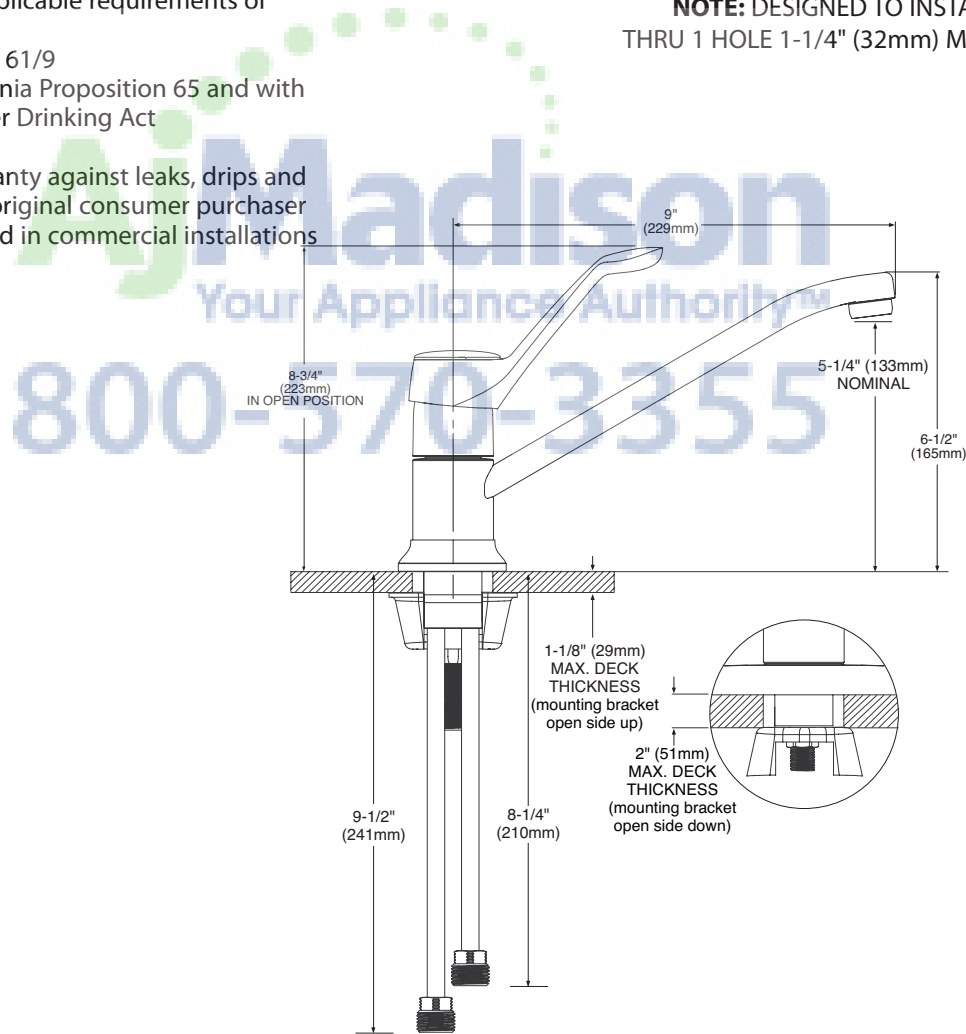

Buy it for looks. Buy it for life.®

There is more than 1 version of this model.
Page down to identify the version you have.

FAUCET DESCRIPTION

- Metal construction with chrome plated finish
- 1/2" IPS connections will accept standard ball nose connection for 3/8" tubing

Model: 7423

NOTE: DESIGNED TO INSTALL
THRU 1 HOLE 1-1/4" (32mm) MIN. DIA.

CRITICAL DIMENSIONS

(DO NOT SCALE)

Buy it for looks. Buy it for life.®

Specifications

FAUCET DESCRIPTION

- Metal construction with chrome plated finish
- 1/2" IPS connections will accept standard ball nose connection for 3/8" tubing

OPERATION

- Lever style handle
- Temperature controlled by 180° arc of handle travel
- Will operate with less than 5 lbs. of force

FLOW

- Aerator is limited to 2.2 gpm max (8.3 L/min)

CARTRIDGE

- 1225 cartridge design (not 1200)
- Nonmetallic/nonferrous and stainless steel material

Model: 7423

NOTE: DESIGNED TO INSTALL
THRU 1 HOLE 1-1/4" (32mm) MIN. DIA.

CRITICAL DIMENSIONS

(DO NOT SCALE)

FOR MORE INFORMATION CALL: 1-800-BUY-MOEN

www.moen.com