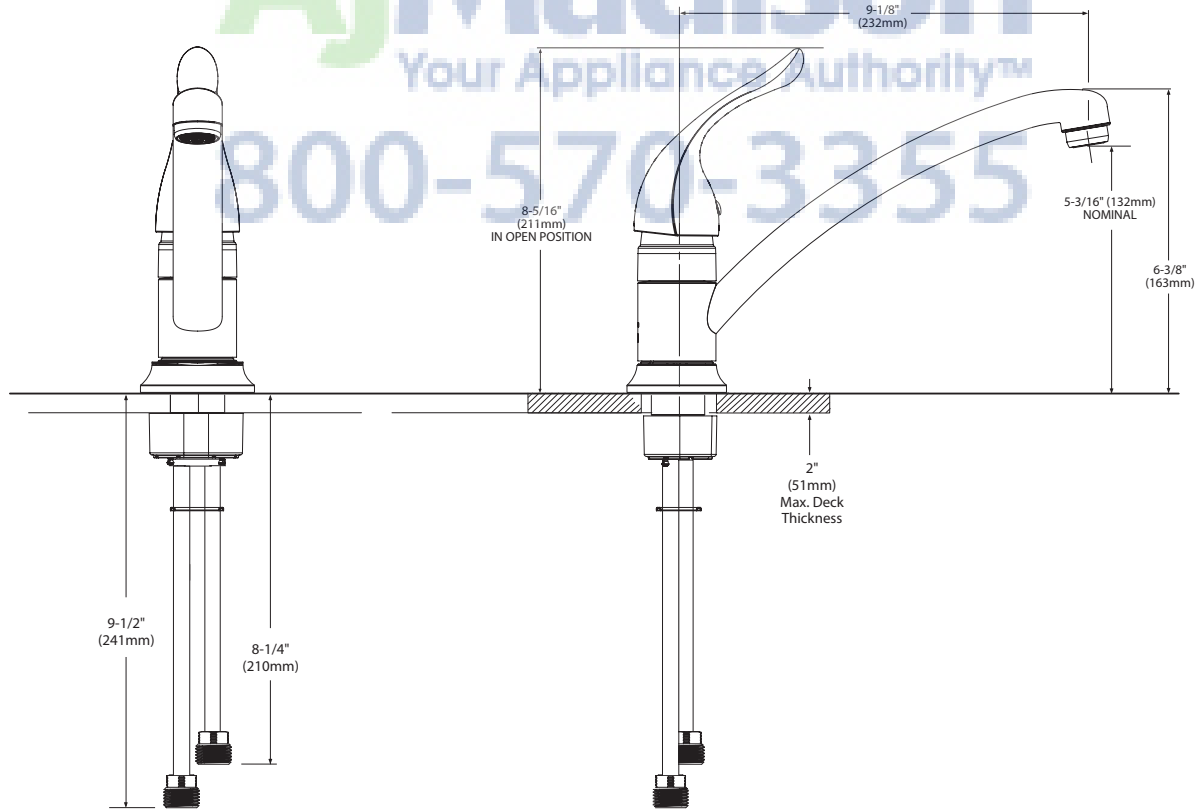

Buy it for looks. Buy it for life.®

There is more than 1 version of this model.
Page down to identify the version you have.

FAUCET DESCRIPTION

- Metal construction with chrome plated finish
- 1/2" IPS connections will accept standard ball nose connection for 3/8" tubing

Model: 7423

NOTE: DESIGNED TO INSTALL
THRU 1 HOLE 1-1/4" (32mm) MIN. DIA.

CRITICAL DIMENSIONS

(DO NOT SCALE)

Buy it for looks. Buy it for life.®

Specifications

FAUCET DESCRIPTION

- Metal construction with chrome plated finish
- 1/2" IPS connections will accept standard ball nose connection for 3/8" tubing

OPERATION

- Lever style handle
- Temperature controlled by 180° arc of handle travel
- Will operate with less than 5 lbs. of force

FLOW

- Aerator is limited to 2.2 gpm max (8.3 L/min)

CARTRIDGE

- 1225 cartridge design (not 1200)
- Nonmetallic/nonferrous and stainless steel material