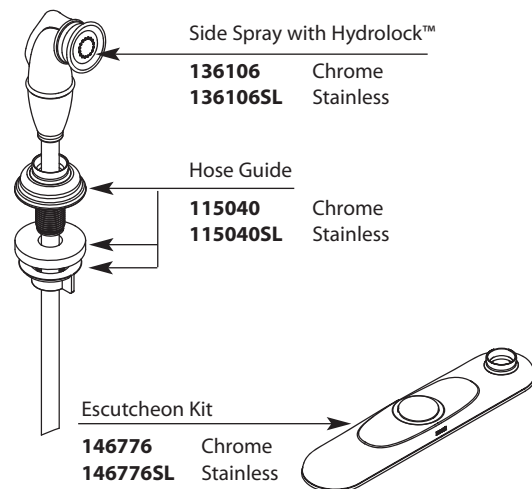

Buy it for looks. Buy it for life.®

Illustrated Parts

■ Order by Part Number

*There is more than 1 version of this model.
Page down to identify the version you have.*

CASTLEBY™		
Single-Handle Lever Kitchen Faucet		
MODEL	TYPE	FINISH
7307	Kitchen w/o spray	Chrome
7307SL	Kitchen w/o spray	Stainless
67307	Kitchen w/o spray	Chrome
7308	Kitchen w/spray	Chrome
7308SL	Kitchen w/spray	Stainless
67308	Kitchen w/spray	Chrome
67309	Kitchen w/spray	Chrome
67309SL	Kitchen w/spray	Stainless

Buy it for looks. Buy it for life.®

Illustrated Parts

■ Order by Part Number

CASTLEBY™		
Single-Handle Lever Kitchen Faucet		
MODEL	TYPE	FINISH
7307	Kitchen w/o spray	Chrome
7307SL	Kitchen w/o spray	Stainless
67307	Kitchen w/o spray	Chrome
7308	Kitchen w/spray	Chrome
7308SL	Kitchen w/spray	Stainless
67308	Kitchen w/spray	Chrome