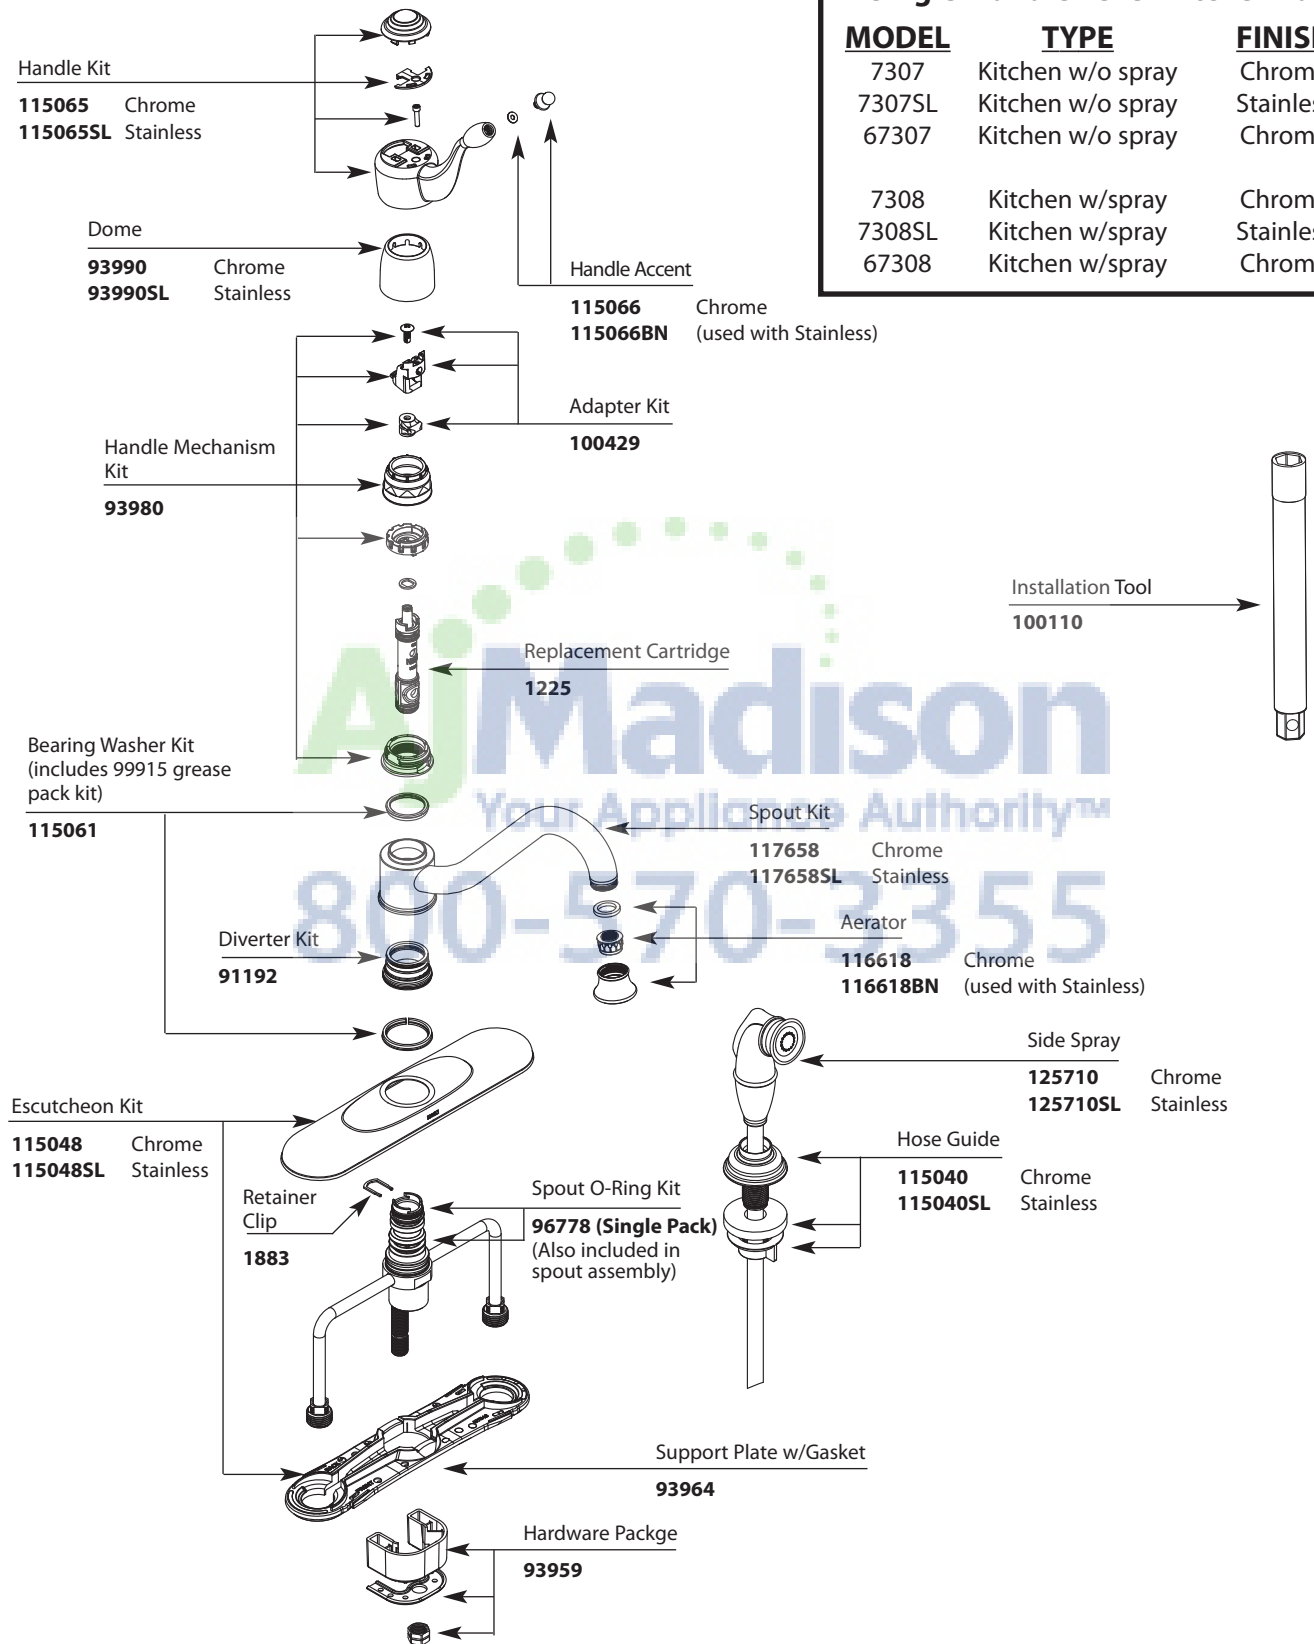

Buy it for looks. Buy it for life.®

Illustrated Parts

■ Order by Part Number

*There is more than 1 version of this model.
Page down to identify the version you have.*

CASTLEBY™		
Single-Handle Lever Kitchen Faucet		
MODEL	TYPE	FINISH
7307	Kitchen w/o spray	Chrome
7307SL	Kitchen w/o spray	Stainless
67307	Kitchen w/o spray	Chrome
7308	Kitchen w/spray	Chrome
7308SL	Kitchen w/spray	Stainless
67308	Kitchen w/spray	Chrome
67309	Kitchen w/spray	Chrome
67309SL	Kitchen w/spray	Stainless

Buy it for looks. Buy it for life.®

Illustrated Parts

■ Order by Part Number

CASTLEBY™		
Single-Handle Lever Kitchen Faucet		
MODEL	TYPE	FINISH
7307	Kitchen w/o spray	Chrome
7307SL	Kitchen w/o spray	Stainless
67307	Kitchen w/o spray	Chrome
7308	Kitchen w/spray	Chrome
7308SL	Kitchen w/spray	Stainless
67308	Kitchen w/spray	Chrome