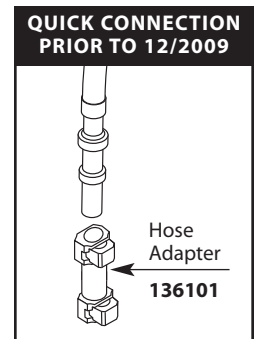

Buy it for looks. Buy it for life.®

Illustrated Parts

■ Order by Part Number

*There is more than 1 version of this model.
Page down to identify the version you have.*

CASTLEBY™		
Single-Handle Lever Kitchen Faucet		
MODEL	TYPE	FINISH
7307	Kitchen w/o spray	Chrome
7307SL	Kitchen w/o spray	Stainless
67307	Kitchen w/o spray	Chrome
7308	Kitchen w/spray	Chrome
7308SL	Kitchen w/spray	Stainless
67308	Kitchen w/spray	Chrome
67309	Kitchen w/spray	Chrome
67309SL	Kitchen w/spray	Stainless

Buy it for looks. Buy it for life.®

Illustrated Parts

■ Order by Part Number

CASTLEBY™		
Single-Handle Lever Kitchen Faucet		
MODEL	TYPE	FINISH
7307	Kitchen w/o spray	Chrome
7307SL	Kitchen w/o spray	Stainless
67307	Kitchen w/o spray	Chrome
7308	Kitchen w/spray	Chrome
7308SL	Kitchen w/spray	Stainless
67308	Kitchen w/spray	Chrome