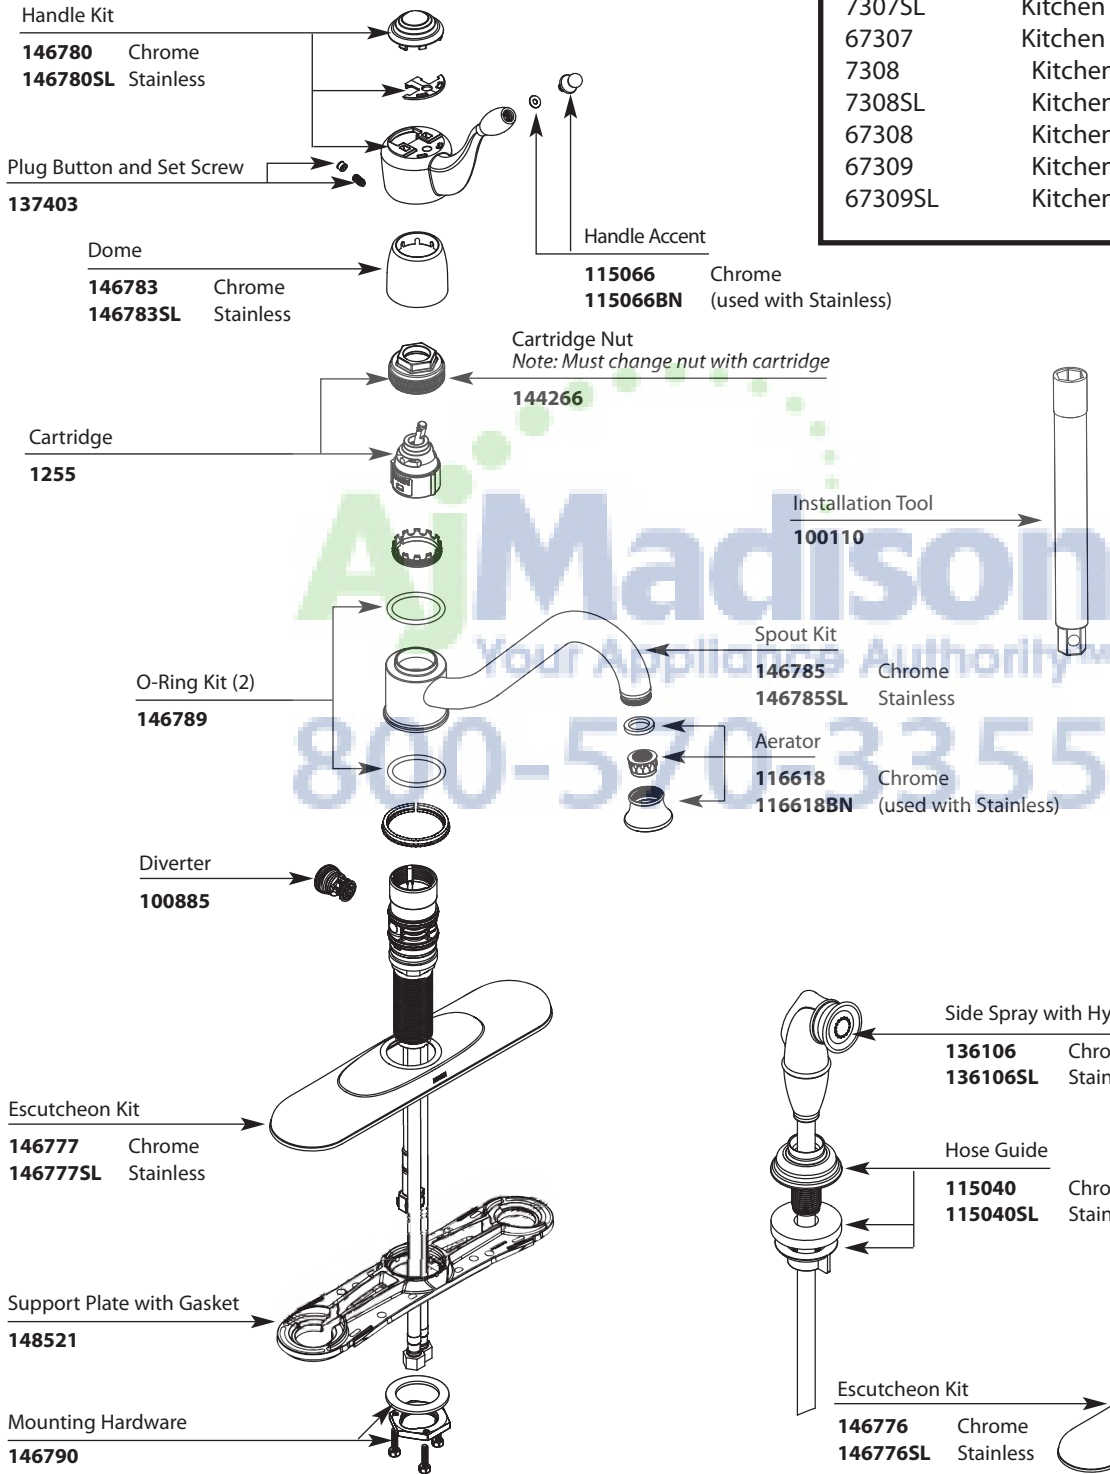

Buy it for looks. Buy it for life.®

Illustrated Parts

■ Order by Part Number

*There is more than 1 version of this model.
Page down to identify the version you have.*

CASTLEBY™		
Single-Handle Lever Kitchen Faucet		
MODEL	TYPE	FINISH
7307	Kitchen w/o spray	Chrome
7307SL	Kitchen w/o spray	Stainless
67307	Kitchen w/o spray	Chrome
7308	Kitchen w/spray	Chrome
7308SL	Kitchen w/spray	Stainless
67308	Kitchen w/spray	Chrome
67309	Kitchen w/spray	Chrome
67309SL	Kitchen w/spray	Stainless

Buy it for looks. Buy it for life.®

Illustrated Parts

■ Order by Part Number

CASTLEBY™		
Single-Handle Lever Kitchen Faucet		
MODEL	TYPE	FINISH
7307	Kitchen w/o spray	Chrome
7307SL	Kitchen w/o spray	Stainless
67307	Kitchen w/o spray	Chrome
7308	Kitchen w/spray	Chrome
7308SL	Kitchen w/spray	Stainless
67308	Kitchen w/spray	Chrome