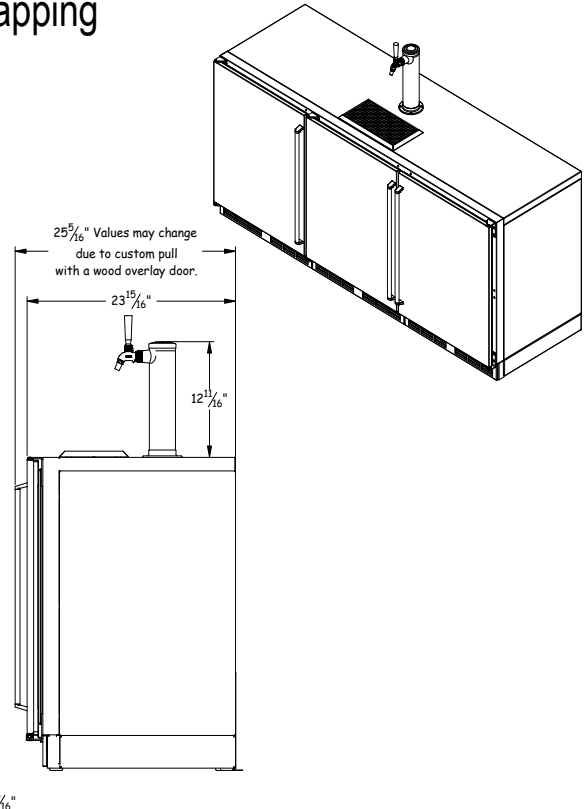

Signature Series HP72 Models Tapping

11/18/2009 7:27 AM

8300 W. Good Hope Rd. Milwaukee, WI 53223
1-800-558-5592 Fax: (414) 353-7069 bringperlickhome.com
Perlick is committed to continuous improvement. Therefore, we reserve the right to change specifications without warning