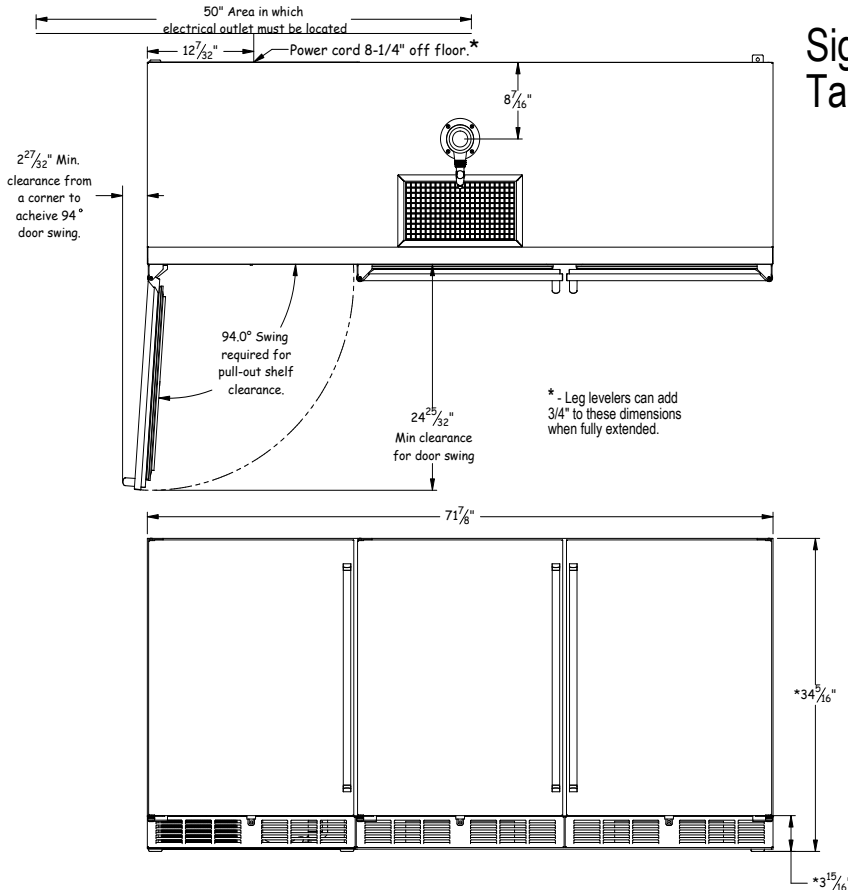

Indoor Models	Refrigerator/Beer Dispenser/Wine
H72RTW-B	72" refrigerator/beer dispenser/wine- built-in
H72RTW-S	72" refrigerator/beer dispenser/wine- freestanding

Job \_\_\_\_\_  
 Area \_\_\_\_\_  
 Item No. \_\_\_\_\_  
 Model No. \_\_\_\_\_

Beer Dispenser Door Options
1- solid stainless door (Left or Right hinge)
2- solid wood overlay door (Left or Right hinge)

**Overall Width:** 71-7/8", 182.563 cm  
**Overall Height:** 34-5/16", 87.154 cm  
**Overall Depth:** 23-15/16", 60.801 cm  
**Capacity:** 19 cubic ft.  
**Minimum Height Required:** 34-3/8"  
**Door Swing Clearance:** 24-25/32"  
**Electrical:** 115V, 60 Hz., 1 phase AC, 2.3 amps  
**Plumbing:** none required  
**Shipping Weight:** 540 lbs.