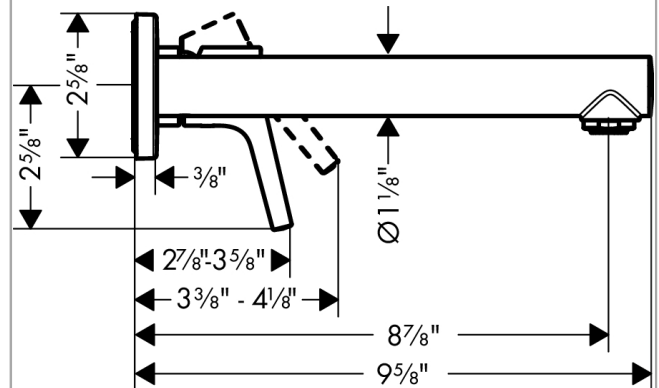

Talis S
Wall-Mounted Single-Handle Faucet Trim, 1.2 GPM
 Finishes : **chrome** Part no. : **72111001**

Description

Features

- Aerated spray
- Flow: 1.2 GPM (4.5 L/Min)
- Ceramic cartridge

Item details

List Price \$ 321.00

Technology

Compliance

Product image

Scale drawing

Talis S
Wall-Mounted Single-Handle Faucet Trim, 1.2 GPM
 Finishes : **chrome** Part no. : **72111001**

Exploded drawing

Year of production: >09/16

Talis S
Wall-Mounted Single-Handle Faucet Trim, 1.2 GPM
 Finishes : **chrome** Part no. : **72111001**

Spare parts list

Year of production: >09/16

Pos.	Description	Part no.	Price	PU
1	connecting thread G½	95626000	-	1
2	O-ring 13x2	98128000	-	1
3	escutcheon	92649000	-	1
4	O-Ring 36x2,5	98190000	-	1
5	O-ring 39x2	98158000	-	1
6	adapter for cartridge	95634000	-	1
7	O-ring 26x2	98147000	-	1
8	cartridge, assy	97685000	-	1
9	seal	98865000	-	1
10	locking screw for handle	95140000	-	1
11	nut	92658000	-	1
12	O-ring 33x1,5	98164000	-	1
13	flange	92657000	-	1
14	handle	92648000	-	1
15	screw cover	96338000	-	1
16	spout 225 mm	92656000	-	1
17	aerator M24x1 (4,5 l/min)	92812000	-	1
18	extension set 25 mm for 13622180	31971000	-	1