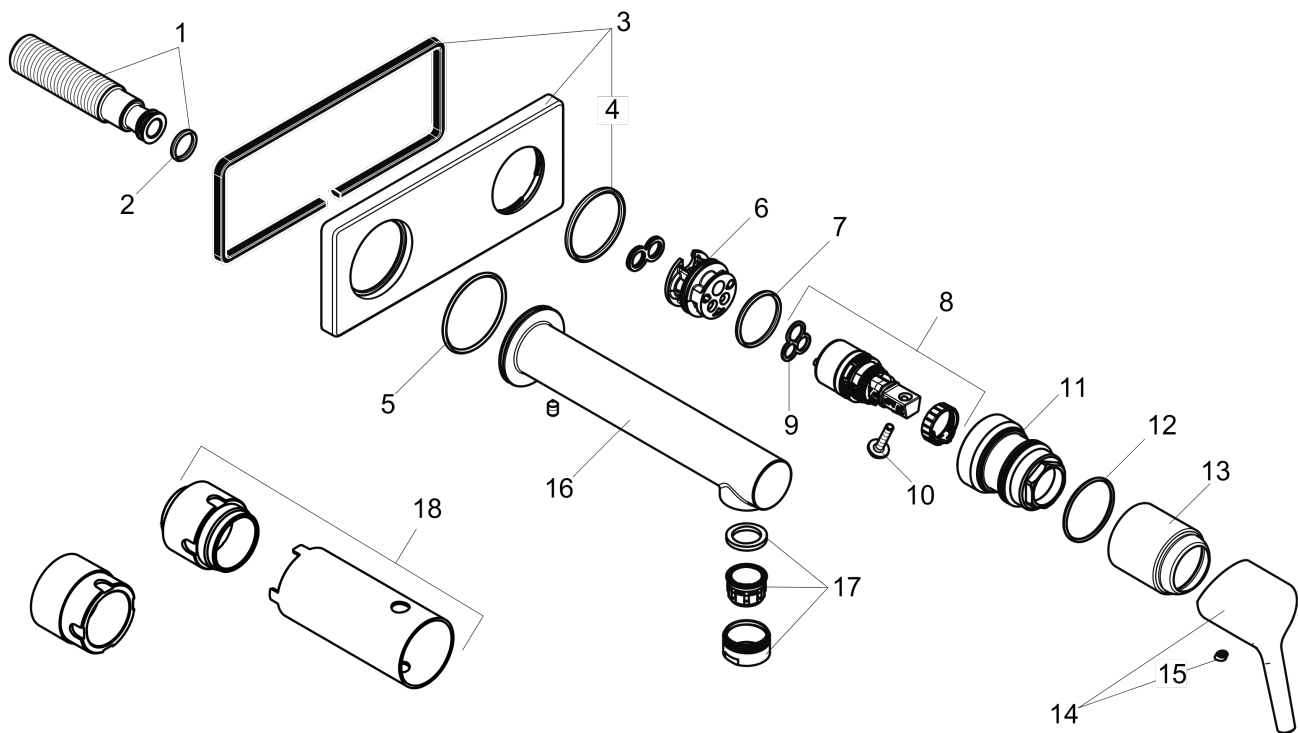

Talis S
Wall-Mounted Single-Handle Faucet Trim, 1.2 GPM
 Finishes : **chrome** Part no. : **72111001**

Description

Features

- Aerated spray
- Flow: 1.2 GPM (4.5 L/Min)
- Ceramic cartridge

Item details

List Price \$ 321.00

Technology

Compliance

Product image

Scale drawing

Talis S
Wall-Mounted Single-Handle Faucet Trim, 1.2 GPM
 Finishes : **chrome** Part no. : **72111001**

Exploded drawing

Year of production: >09/16

Talis S
Wall-Mounted Single-Handle Faucet Trim, 1.2 GPM
 Finishes : **chrome** Part no. : **72111001**

Spare parts list

Year of production: >09/16

Pos.	Description	Part no.	Price	PU
1	connecting thread G½	95626000	-	1
2	O-ring 13x2	98128000	-	1
3	escutcheon	92649000	-	1
4	O-Ring 36x2,5	98190000	-	1
5	O-ring 39x2	98158000	-	1
6	adapter for cartridge	95634000	-	1
7	O-ring 26x2	98147000	-	1
8	cartridge, assy	97685000	-	1
9	seal	98865000	-	1
10	locking screw for handle	95140000	-	1
11	nut	92658000	-	1
12	O-ring 33x1,5	98164000	-	1
13	flange	92657000	-	1
14	handle	92648000	-	1
15	screw cover	96338000	-	1
16	spout 225 mm	92656000	-	1
17	aerator M24x1 (4,5 l/min)	92812000	-	1
18	extension set 25 mm for 13622180	31971000	-	1