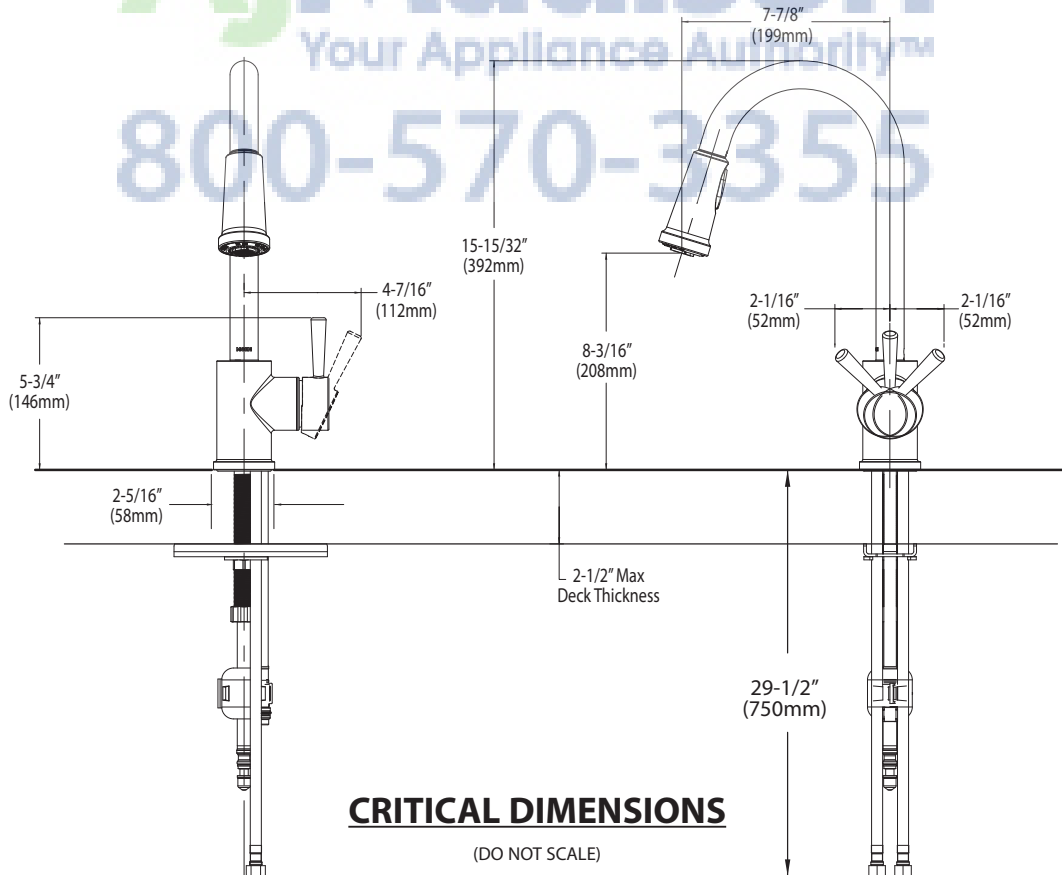

Specifications

FAUCET DESCRIPTION

- Metal construction with various finishes identified by suffix
- Hydrolock® quick connect installation
- Pullout spray with 68" braided hose
- Flexible supply lines with 3/8" compression fittings
- High arc spout provides height and reach to fill or clean large pots while pull out wand provides the maneuverability for cleaning or rinsing
- 360° rotating spout provides ability to install handle on either side

FLOW

- Flow is limited to 2.2. gpm (8.3 L/min) at 60 psi

CARTRIDGE

- Ceramic cartridge design
- Non-metallic, non-ferrous and ceramic materials

STANDARDS

- Third party certified to ASME A112.18.1/CSA B125.1 and all applicable requirements referenced therein including NSF 61/9
- Complies with California Proposition 65 and with the Federal Safe Water Drinking Act
- The backflow protection system in the device consists of two independently operating check valves, a primary and a secondary which prevent backflow
- ADA  for lever handle

WARRANTY

- Lifetime limited warranty against leaks, drips and finish defects to the original consumer purchaser
- 5 year warranty if used in commercial installations

LEVEL™
Single Handle High Arc
Pull Out Kitchen Faucet

Models: 7175 series

NOTE: THIS FAUCET IS DESIGNED TO BE INSTALLED
THRU 1 HOLE, 1-1/2" (38mm) DIA.

TO ORDER PARTS CALL: 1-800-BUY-MOEN

www.moen.com