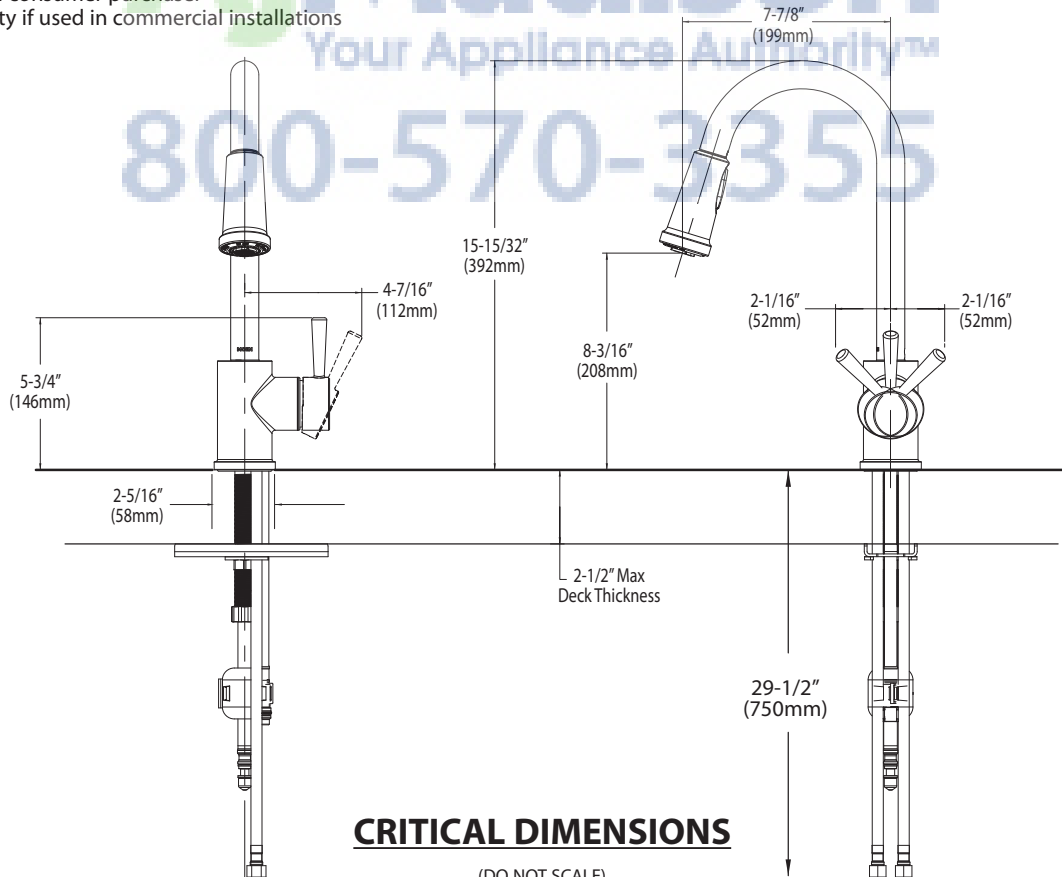

FLOW

- Flow is limited to 2.2. gpm (8.3 L/min) at 60 psi

CARTRIDGE

- 1255™ Duralast™ cartridge for Single-Handle Faucets

STANDARDS

- Third party certified to ASME A112.18.1/CSA B125.1 and all applicable requirements referenced therein including NSF 61/9
- Complies with California Proposition 65 and with the Federal Safe Drinking Water Act
- The backflow protection system in the device consists of two independently operating check valves, a primary and a secondary which prevent backflow
- **ADA**  for lever handle

Models: 7175 series

NOTE: THIS FAUCET IS DESIGNED TO BE INSTALLED
THRU 1 HOLE, 1-1/2" (38mm) DIA..
(OPTIONAL 3-HOLE ESCUTCHEON 141002 AVAILABLE)

Madison
Your Appliance Authority™
800-570-3355

Buy it for looks. Buy it for life.®

Specifications

FAUCET DESCRIPTION

- Metal construction with various finishes identified by suffix
- Hydrolock® quick connect installation
- Pullout spray with 68" braided hose
- Flexible supply lines with 3/8" compression fittings
- High arc spout provides height and reach to fill or clean large pots while pull out wand provides the maneuverability for cleaning or rinsing
- 360° rotating spout provides ability to install handle on either side

FLOW

- Flow is limited to 2.2. gpm (8.3 L/min) at 60 psi

CARTRIDGE

- Ceramic cartridge design
- Non-metallic, non-ferrous and ceramic materials

STANDARDS

- Third party certified to ASME A112.18.1/CSA B125.1 and all applicable requirements referenced therein including NSF 61/9
- Complies with California Proposition 65 and with the Federal Safe Water Drinking Act
- The backflow protection system in the device consists of two independently operating check valves, a primary and a secondary which prevent backflow
- ADA  for lever handle