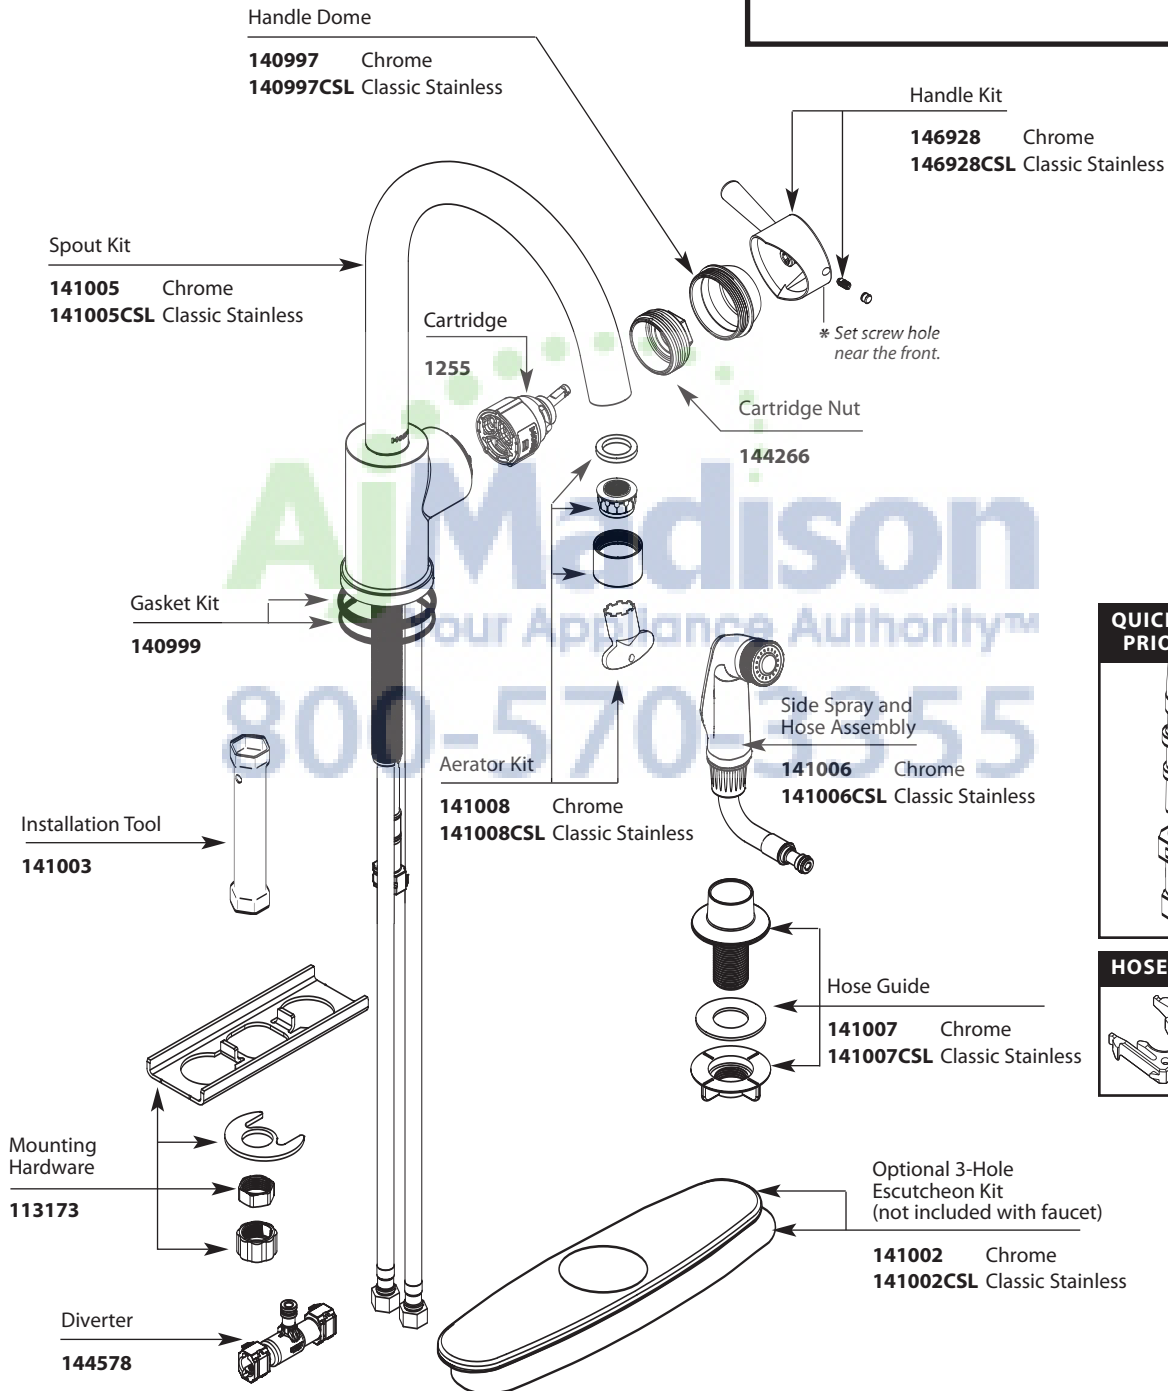

Buy it for looks. Buy it for life.®

■ Order by Part Number

There is more than 1 version of this model.
Page down to identify the version you have.

This page is for models **after 02/2010**

Illustrated Parts

LEVEL™		
Single-Handle Kitchen Faucet		
MODELS	FINISH	w/SPRAY
7100	Chrome	No
7100CSL	Classic Stainless	No
7106	Chrome	Yes
7106CSL	Classic Stainless	Yes

All Madison
 Your Appliance Authority™
 800-570-3355

Buy it for looks. Buy it for life.®

■ Order by Part Number

This page is for models **after 02/2009**

Illustrated Parts

LEVEL™ Single-Handle Kitchen Faucet		
MODELS	FINISH	w/SPRAY
7100	Chrome	No
7100CSL	Classic Stainless	No
7106	Chrome	Yes
7106CSL	Classic Stainless	Yes

Buy it for looks. Buy it for life.®

Illustrated Parts

■ Order by Part Number

This page is for models **before 05/2008**

LEVEL™	
Single-Handle Kitchen Faucet	
MODELS	FINISH
7100	Chrome
7100SL	Stainless

AlMadison
 Your Appliance Authority™
 800-570-3355