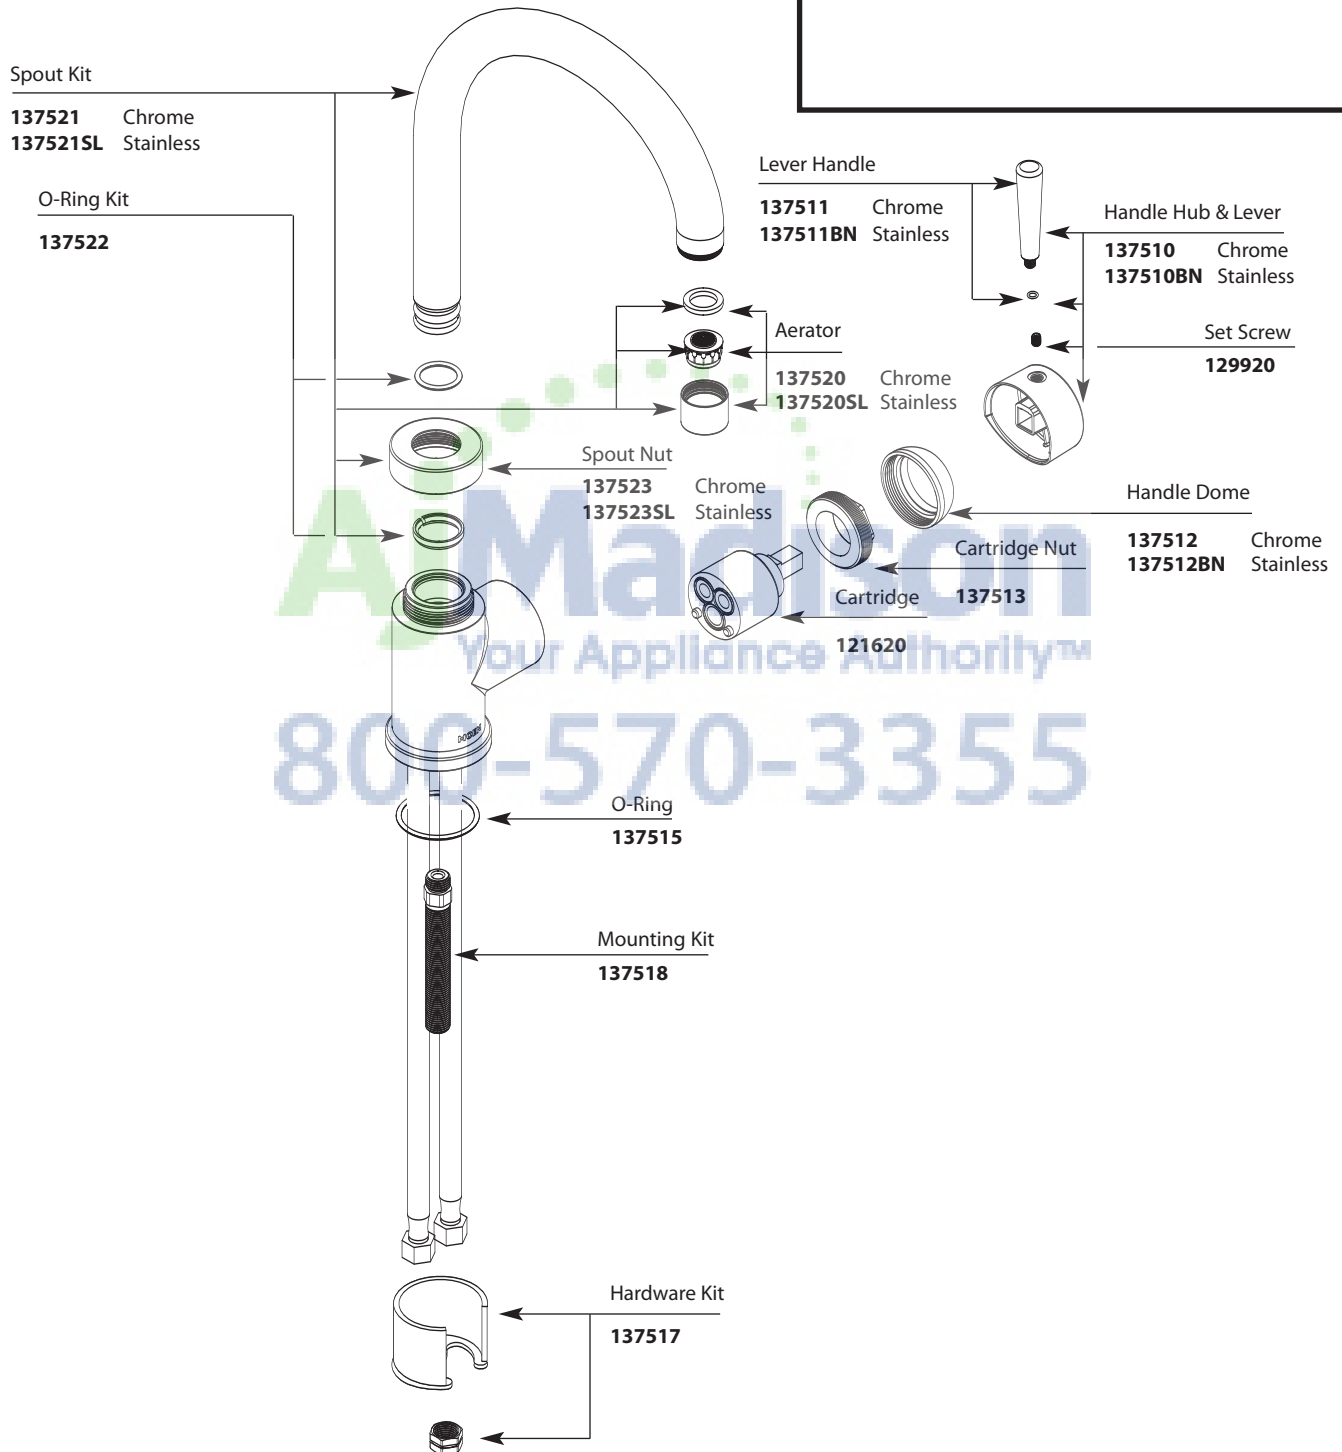

Buy it for looks. Buy it for life.®

■ Order by Part Number

This page is for models **after 02/2009**

Illustrated Parts

LEVEL™ Single-Handle Kitchen Faucet		
MODELS	FINISH	w/SPRAY
7100	Chrome	No
7100CSL	Classic Stainless	No
7106	Chrome	Yes
7106CSL	Classic Stainless	Yes

Buy it for looks. Buy it for life.®

Illustrated Parts

■ Order by Part Number

This page is for models **before 05/2008**

LEVEL™	
Single-Handle Kitchen Faucet	
MODELS	FINISH
7100	Chrome
7100SL	Stainless

AlMadison
 Your Appliance Authority™
 800-570-3355