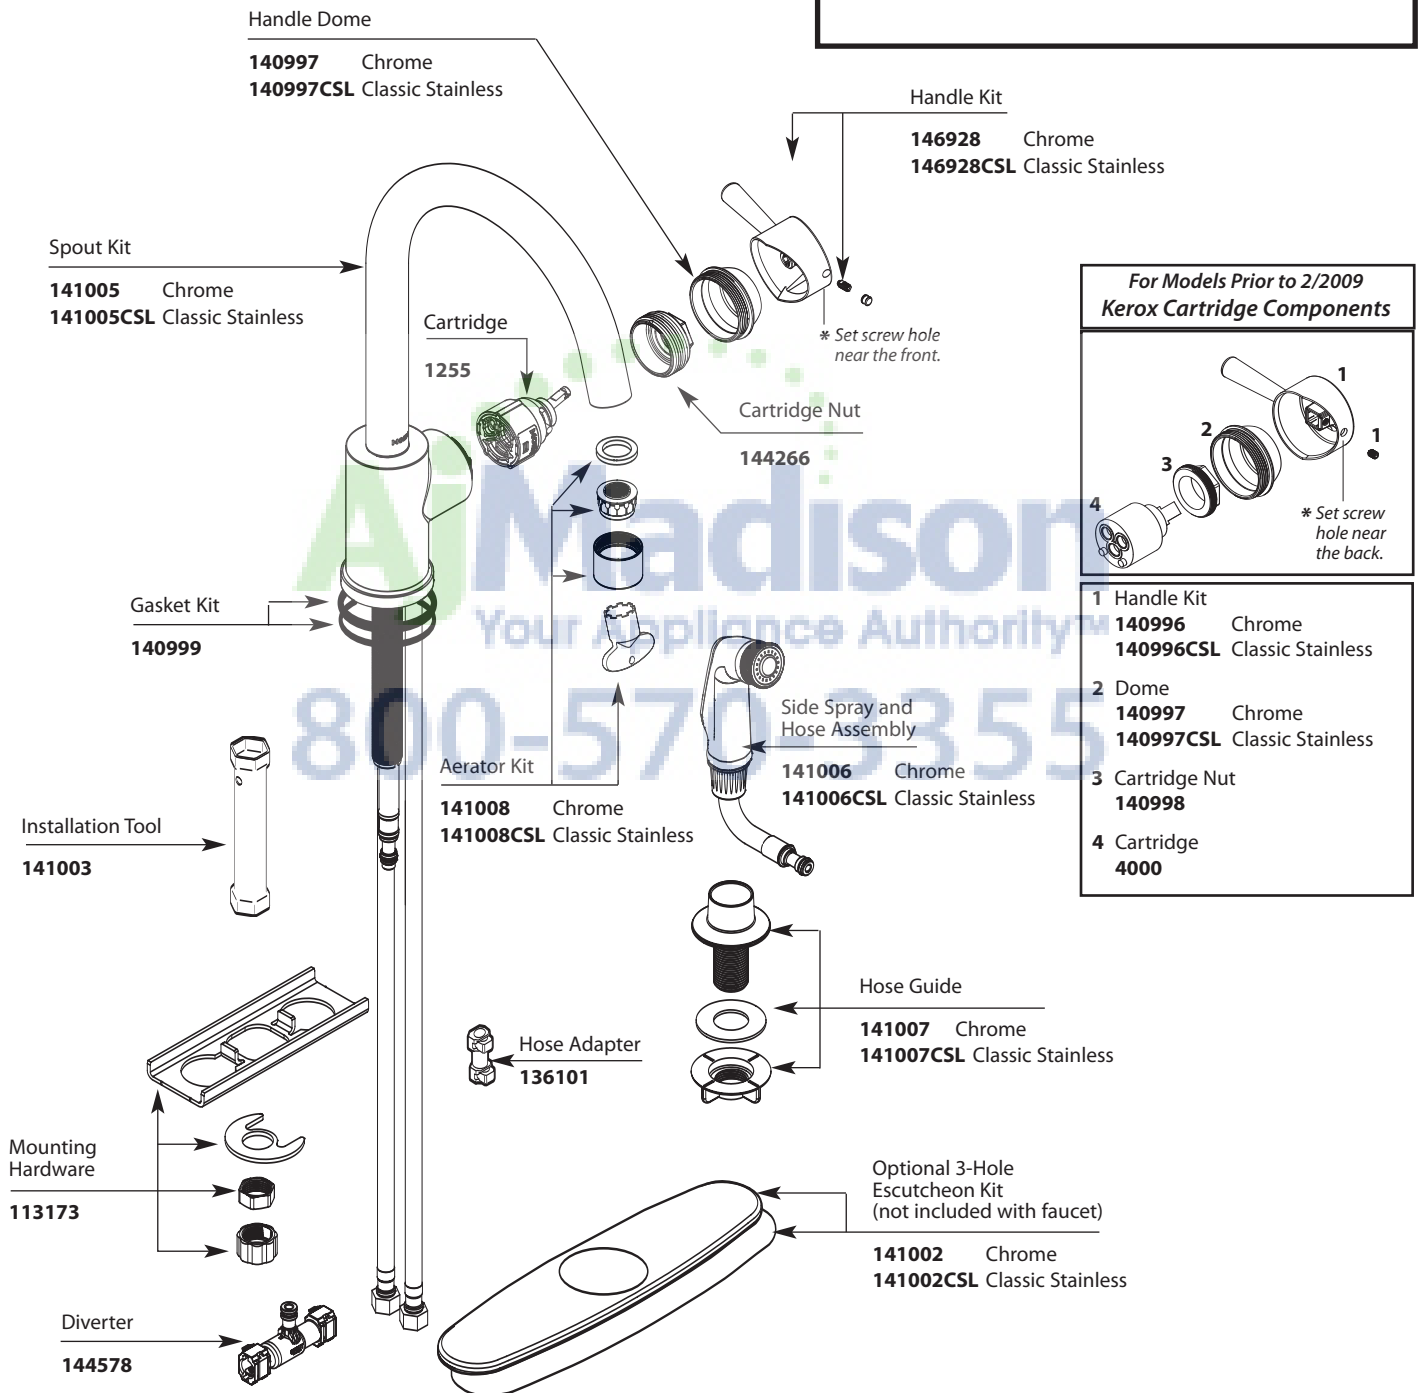

LEVEL™		
Single-Handle Kitchen Faucet		
MODELS	FINISH	w/SPRAY
7100	Chrome	No
7100CSL	Classic Stainless	No
7106	Chrome	Yes
7106CSL	Classic Stainless	Yes

All Madison
 Your Appliance Authority™
 800-570-3355

Buy it for looks. Buy it for life.®

■ Order by Part Number

This page is for models **after 02/2009**

Illustrated Parts

LEVEL™ Single-Handle Kitchen Faucet		
MODELS	FINISH	w/SPRAY
7100	Chrome	No
7100CSL	Classic Stainless	No
7106	Chrome	Yes
7106CSL	Classic Stainless	Yes

Buy it for looks. Buy it for life.®

Illustrated Parts

■ Order by Part Number

This page is for models **before 05/2008**

LEVEL™	
Single-Handle Kitchen Faucet	
MODELS	FINISH
7100	Chrome
7100SL	Stainless

AlMadison
 Your Appliance Authority™
 800-570-3355