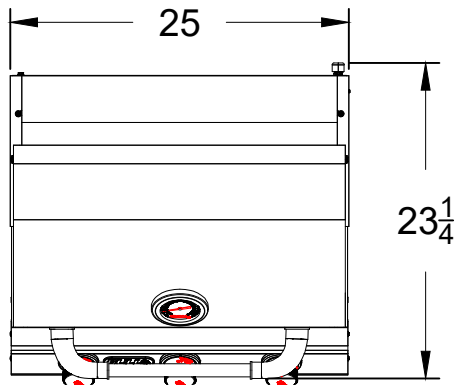

WWW.BULLBBQ.COM

SPEC SHEET OUTLINE
ITEM# 69008 LP & 69009 NG
DESCRIPTION - STEER GRILL

PERSPECTIVE VIEW
WITH INSTALLATION
CUT OUT DIMENSIONS

TOP VIEW

FRONT VIEW

RIGHT SIDE VIEW

NOTES:

- 1) ALL DIMENSIONS ARE IN INCH UNITS
- 2) REFER TO PICTORIAL VIEW FOR INSTALLATION CUTOUT DIMENSIONS.