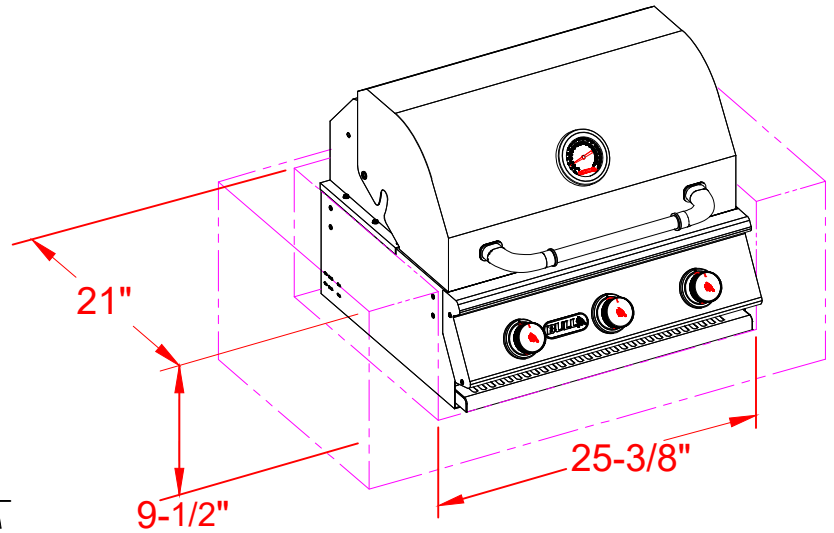

WWW.BULLBBQ.COM

SPEC SHEET OUTLINE
ITEM# 69008 LP & 69009 NG
DESCRIPTION - STEER GRILL

PERSPECTIVE VIEW
WITH INSTALLATION
CUT OUT DIMENSIONS

TOP VIEW

FRONT VIEW

RIGHT SIDE VIEW

NOTES:

- 1) ALL DIMENSIONS ARE IN INCH UNITS
- 2) REFER TO PICTORIAL VIEW FOR INSTALLATION CUTOUT DIMENSIONS.