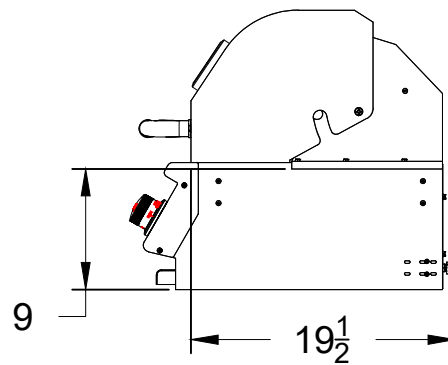

WWW.BULLBBQ.COM

SPEC SHEET OUTLINE
ITEM# 69008 LP & 69009 NG
DESCRIPTION - STEER GRILL

PERSPECTIVE VIEW
WITH INSTALLATION
CUT OUT DIMENSIONS

TOP VIEW

FRONT VIEW

RIGHT SIDE VIEW

NOTES:

- 1) ALL DIMENSIONS ARE IN INCH UNITS
- 2) REFER TO PICTORIAL VIEW FOR INSTALLATION CUTOUT DIMENSIONS.