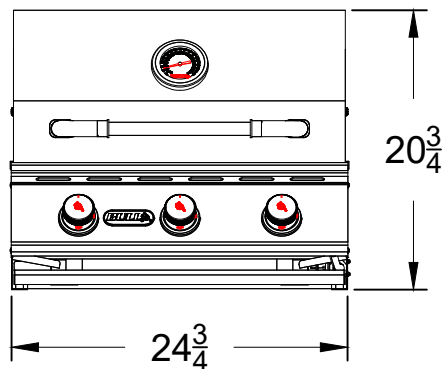

WWW.BULLBBQ.COM

SPEC SHEET OUTLINE
ITEM# 69008 LP & 69009 NG
DESCRIPTION - STEER GRILL

PERSPECTIVE VIEW
WITH INSTALLATION
CUT OUT DIMENSIONS

TOP VIEW

FRONT VIEW

RIGHT SIDE VIEW

NOTES:

- 1) ALL DIMENSIONS ARE IN INCH UNITS
- 2) REFER TO PICTORIAL VIEW FOR INSTALLATION CUTOUT DIMENSIONS.