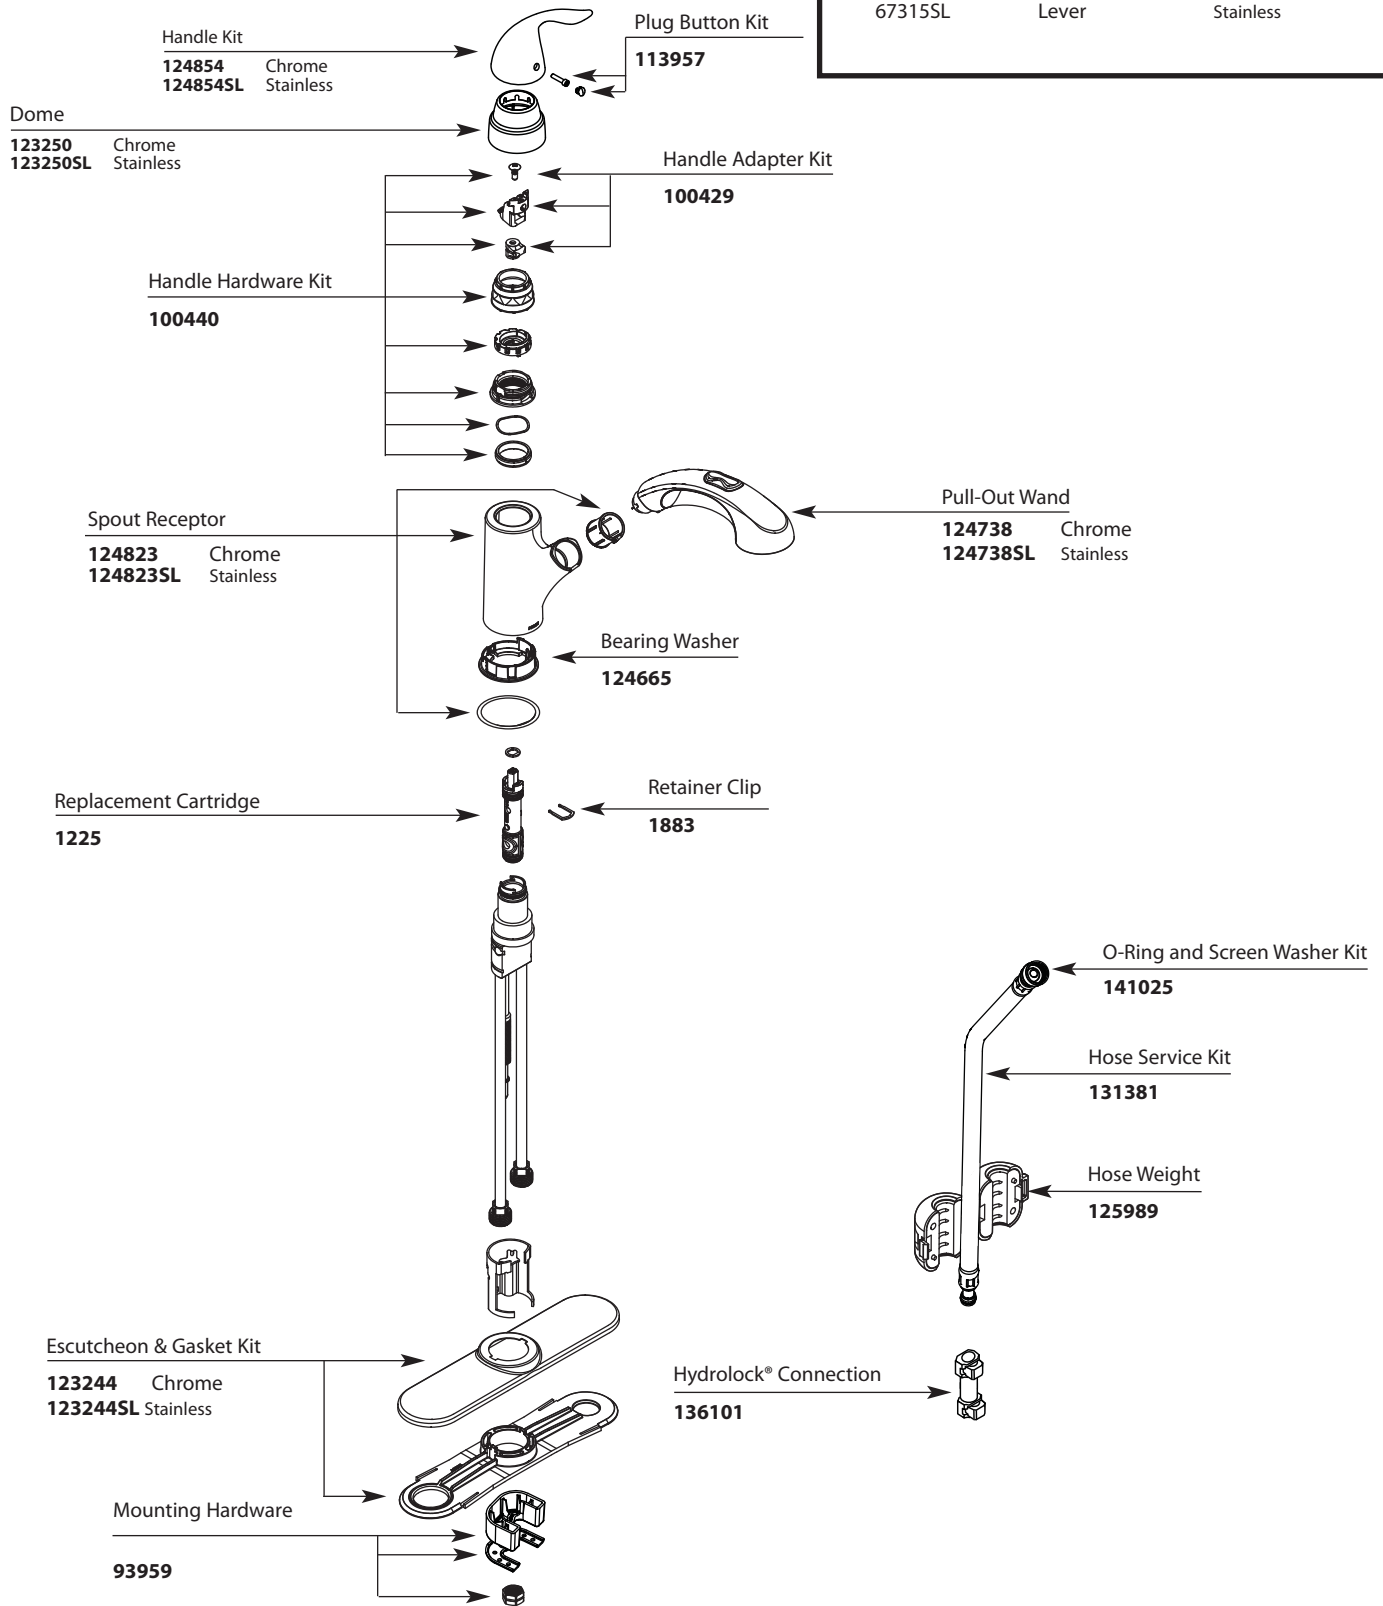

Buy it for looks. Buy it for life.®

There is more than 1 version of this model.
Page down to identify the version you have.

■ Order by Part Number

Illustrated Parts

Single Control Kitchen Pullout Faucet		
MODEL	HANDLE	FINISH
67315C	Lever	Chrome
67315SL	Lever	Stainless

Buy it for looks. Buy it for life.®

■ Order by Part Number

* Models before 3/07

Illustrated Parts

Integra		
Single Control Kitchen Pullout Faucet		
MODEL	HANDLE	FINISH
67315	Lever	Chrome/Glacier
67315C	Lever	Chrome
67315BC	Lever	Brushed Chrome