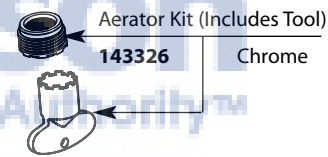

# Illustrated Parts

■ Order by Part Number

BRANTFORD™ One-Handle Lavatory Faucet		
MODEL	HANDLE	FINISH
6600	Lever	Chrome
6600BN	Lever	Brushed Nickel
6600ORB	Lever	Oil Rubbed Bronze
66600	Lever	Chrome

AiMadison  
Your Advance Authority™  
800-570-3355