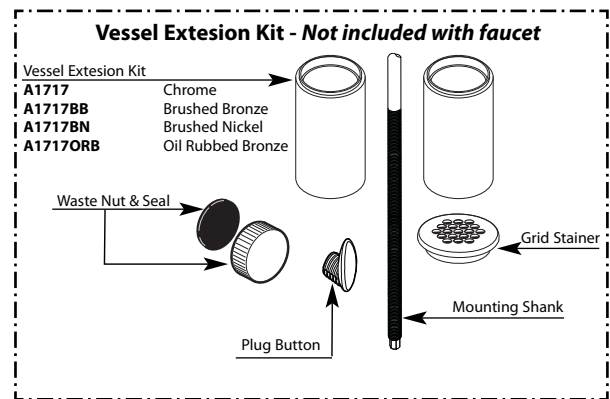

# Illustrated Parts

■ Order by Part Number

BRANTFORD™ One-Handle Lavatory Faucet		
MODEL	HANDLE	FINISH
6600	Lever	Chrome
6600BN	Lever	Brushed Nickel
6600ORB	Lever	Oil Rubbed Bronze
66600	Lever	Chrome

AiMadison  
Your Advance Authority™  
800-570-3355