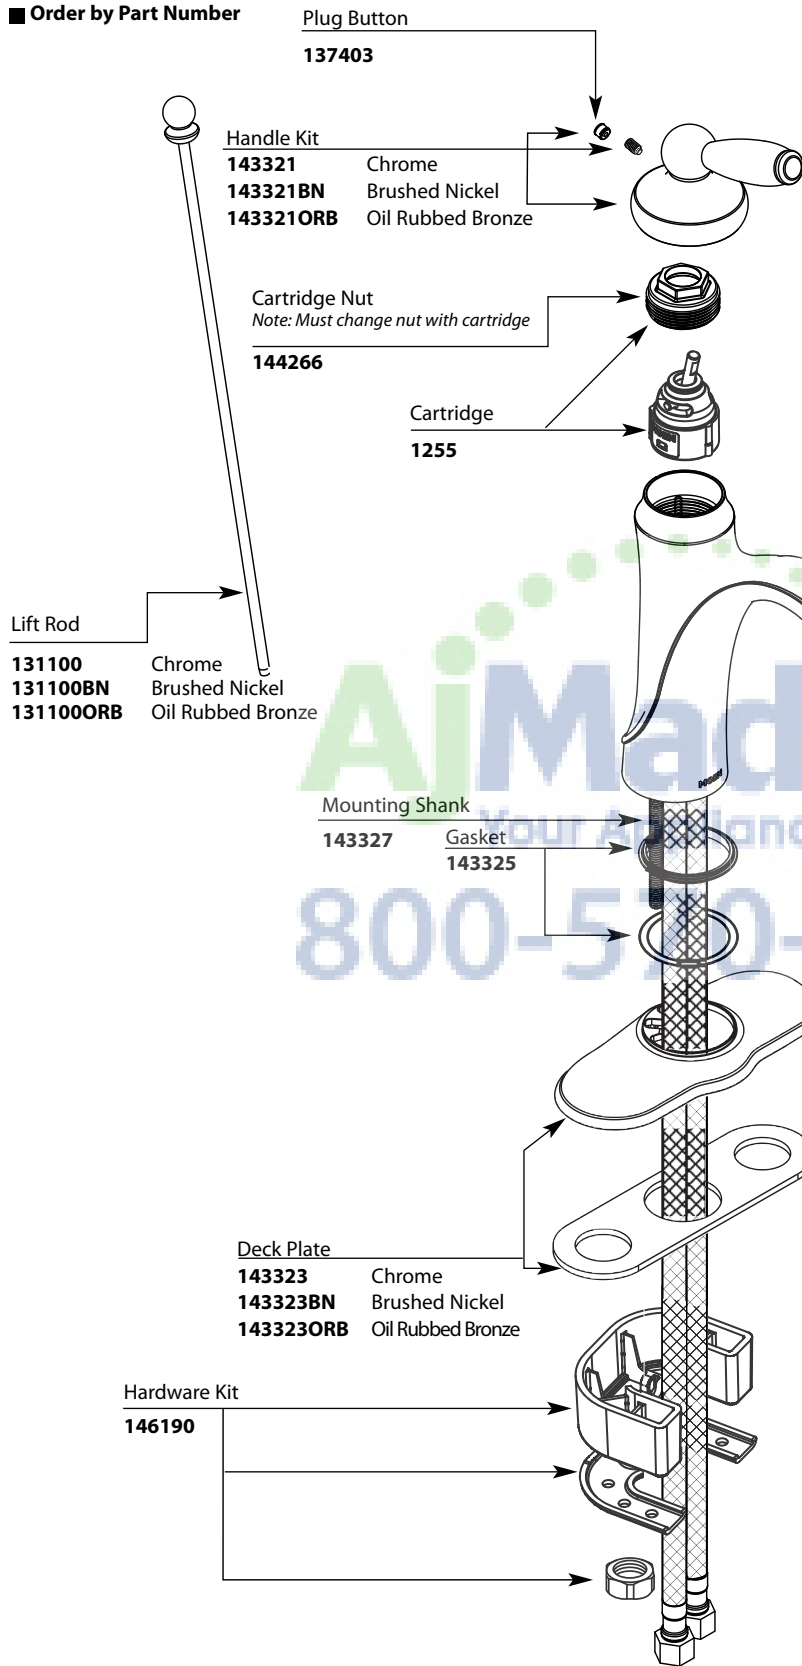

# Illustrated Parts

■ Order by Part Number

BRANTFORD™ One-Handle Lavatory Faucet		
MODEL	HANDLE	FINISH
6600	Lever	Chrome
6600BN	Lever	Brushed Nickel
6600ORB	Lever	Oil Rubbed Bronze
66600	Lever	Chrome

AiMadison  
Your Advance Authority™  
800-570-3355