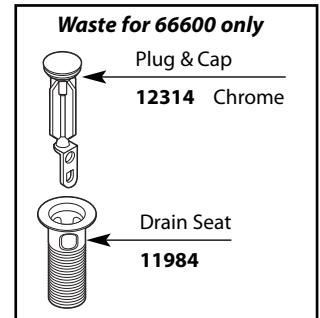

# Illustrated Parts

■ Order by Part Number

BRANTFORD™ One-Handle Lavatory Faucet		
MODEL	HANDLE	FINISH
6600	Lever	Chrome
6600BN	Lever	Brushed Nickel
6600ORB	Lever	Oil Rubbed Bronze
66600	Lever	Chrome

AiMadison  
Your Advance Authority™  
800-570-3355