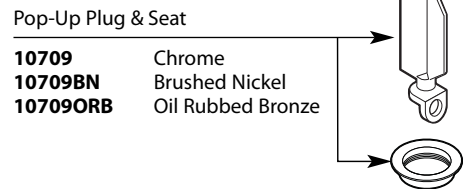

# Illustrated Parts

■ Order by Part Number

BRANTFORD™ One-Handle Lavatory Faucet		
MODEL	HANDLE	FINISH
6600	Lever	Chrome
6600BN	Lever	Brushed Nickel
6600ORB	Lever	Oil Rubbed Bronze
66600	Lever	Chrome

AiMadison  
Your Advance Authority™  
800-570-3355