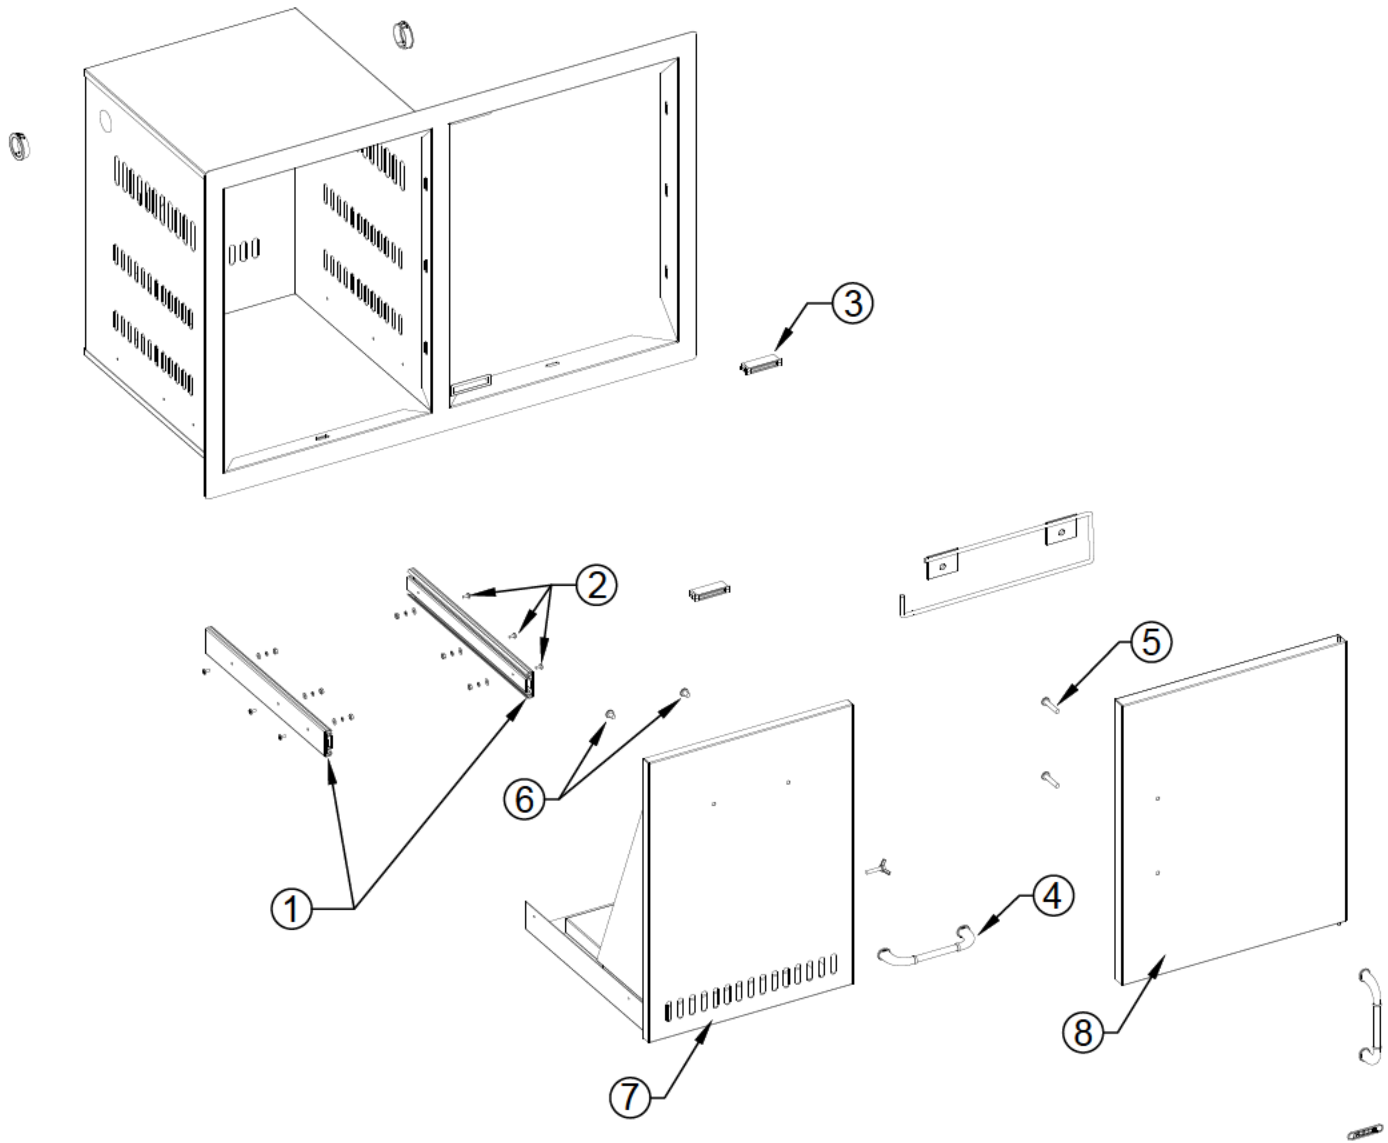

WWW.BULLBBQ.COM

EXPLODED VIEW W/ PARTS LIST

ITEM# 65784

DESCRIPTION -

DOOR / PROPANE
DRAWER COMBO

PARTS LIST			
ITEM #	PART #	DESCRIPTION	QTY
1	56826	14" REGULAR GUIDE TRACK (L&R)	1 SET
2	56827	GUIDE TRACK INSTALL SCREW SET	1 SET
3	16548	DOOR MAGNET	2
4	16572	HANDLE	2
5	16515	DOOR HANDLE SCREW SET	1 SET
6	16611	DRAWER HANDLE SCREW SET	1 SET
7	16575	REPLACEMENT PROPANE DRAWER	1
8	16607	REPLACEMENT DOOR	1

Exploded View