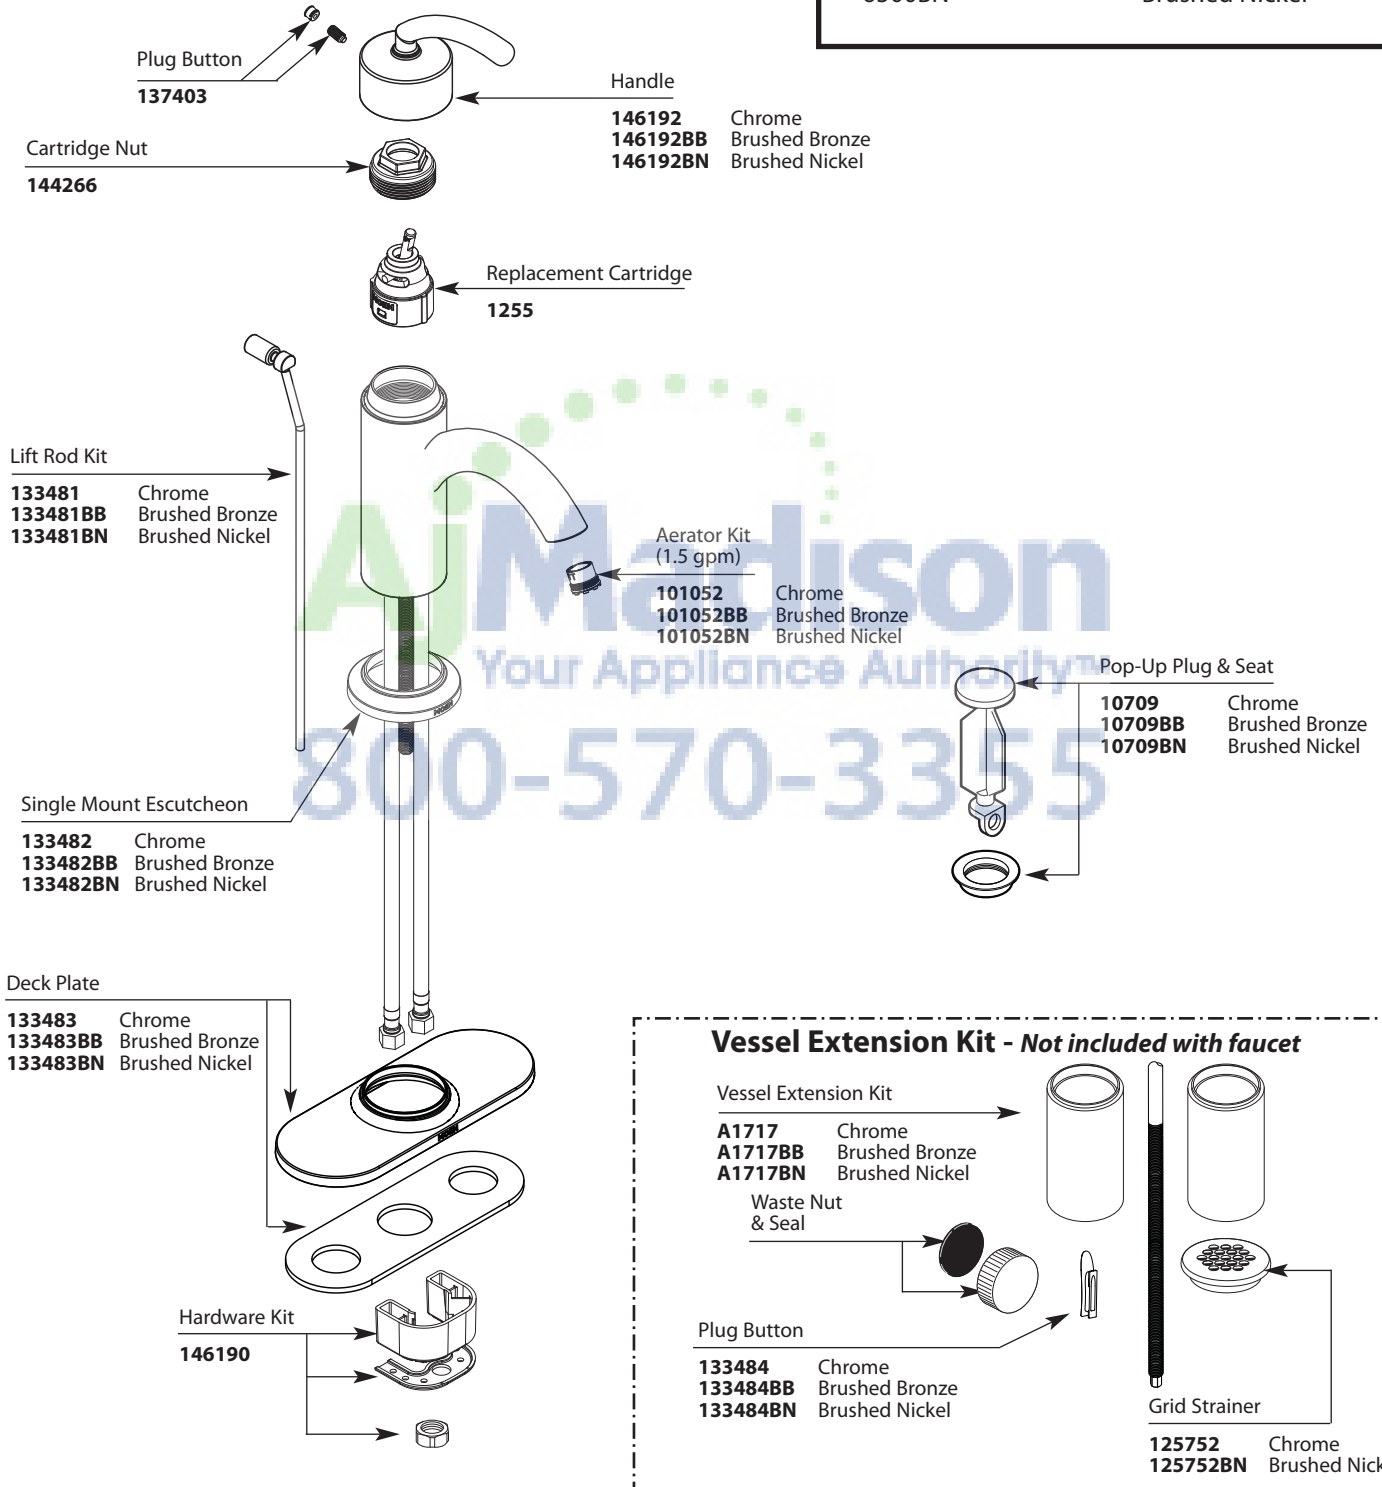

Buy it for looks. Buy it for life.®

■ Order by Part Number

There is more than 1 version of this model.
Page down to identify the version you have.

Illustrated Parts

Icon™ Single-Handle Lavatory	
MODELS	FINISH
6500	Chrome
6500BB	Brushed Bronze
6500BN	Brushed Nickel

Buy it for looks. Buy it for life.®

Illustrated Parts

■ Order by Part Number

Icon™ Single-Handle Lavatory	
MODELS	FINISH
6500	Chrome
6500BB	Brushed Bronze
6500BN	Brushed Nickel