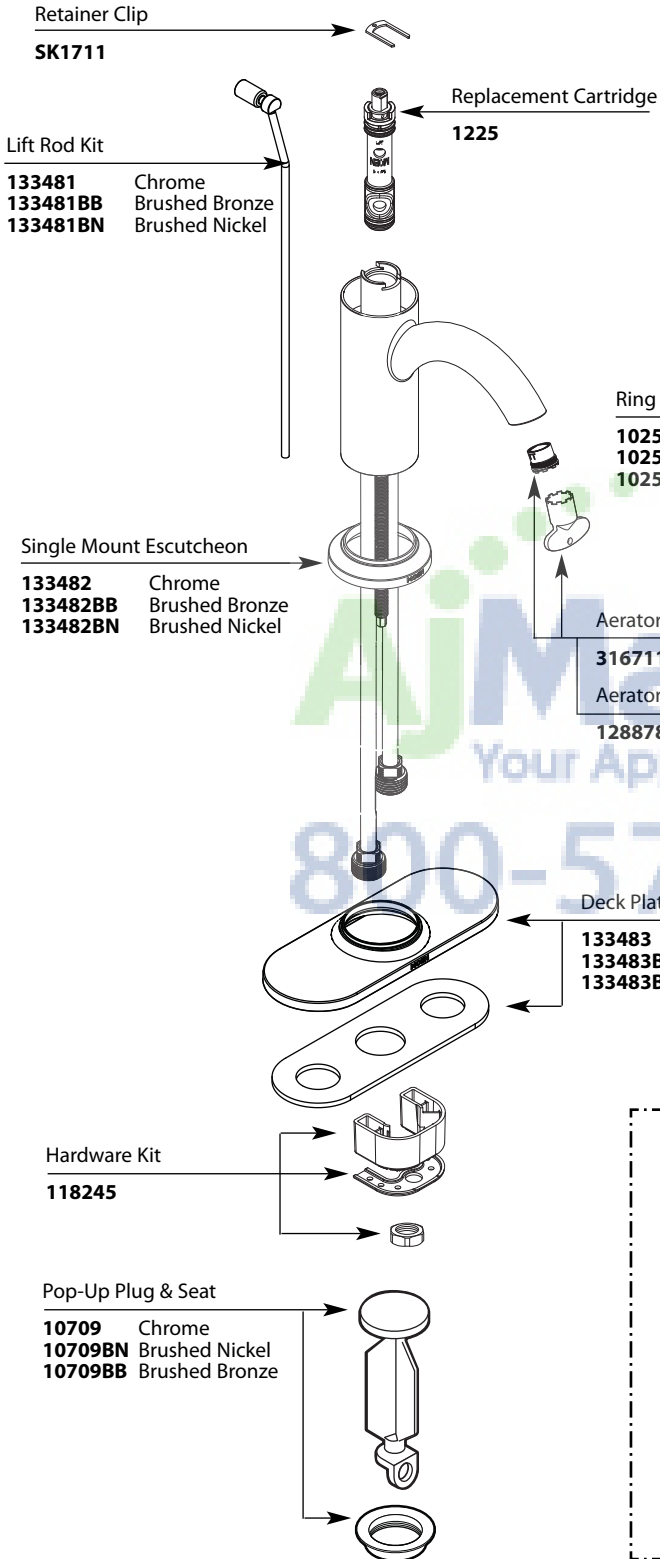

Buy it for looks. Buy it for life.®

■ Order by Part Number

There is more than 1 version of this model.
Page down to identify the version you have.

Illustrated Parts

Icon™ Single-Handle Lavatory	
MODELS	FINISH
6500	Chrome
6500BB	Brushed Bronze
6500BN	Brushed Nickel

Buy it for looks. Buy it for life.®

Illustrated Parts

■ Order by Part Number

Icon™ Single-Handle Lavatory	
MODELS	FINISH
6500	Chrome
6500BB	Brushed Bronze
6500BN	Brushed Nickel