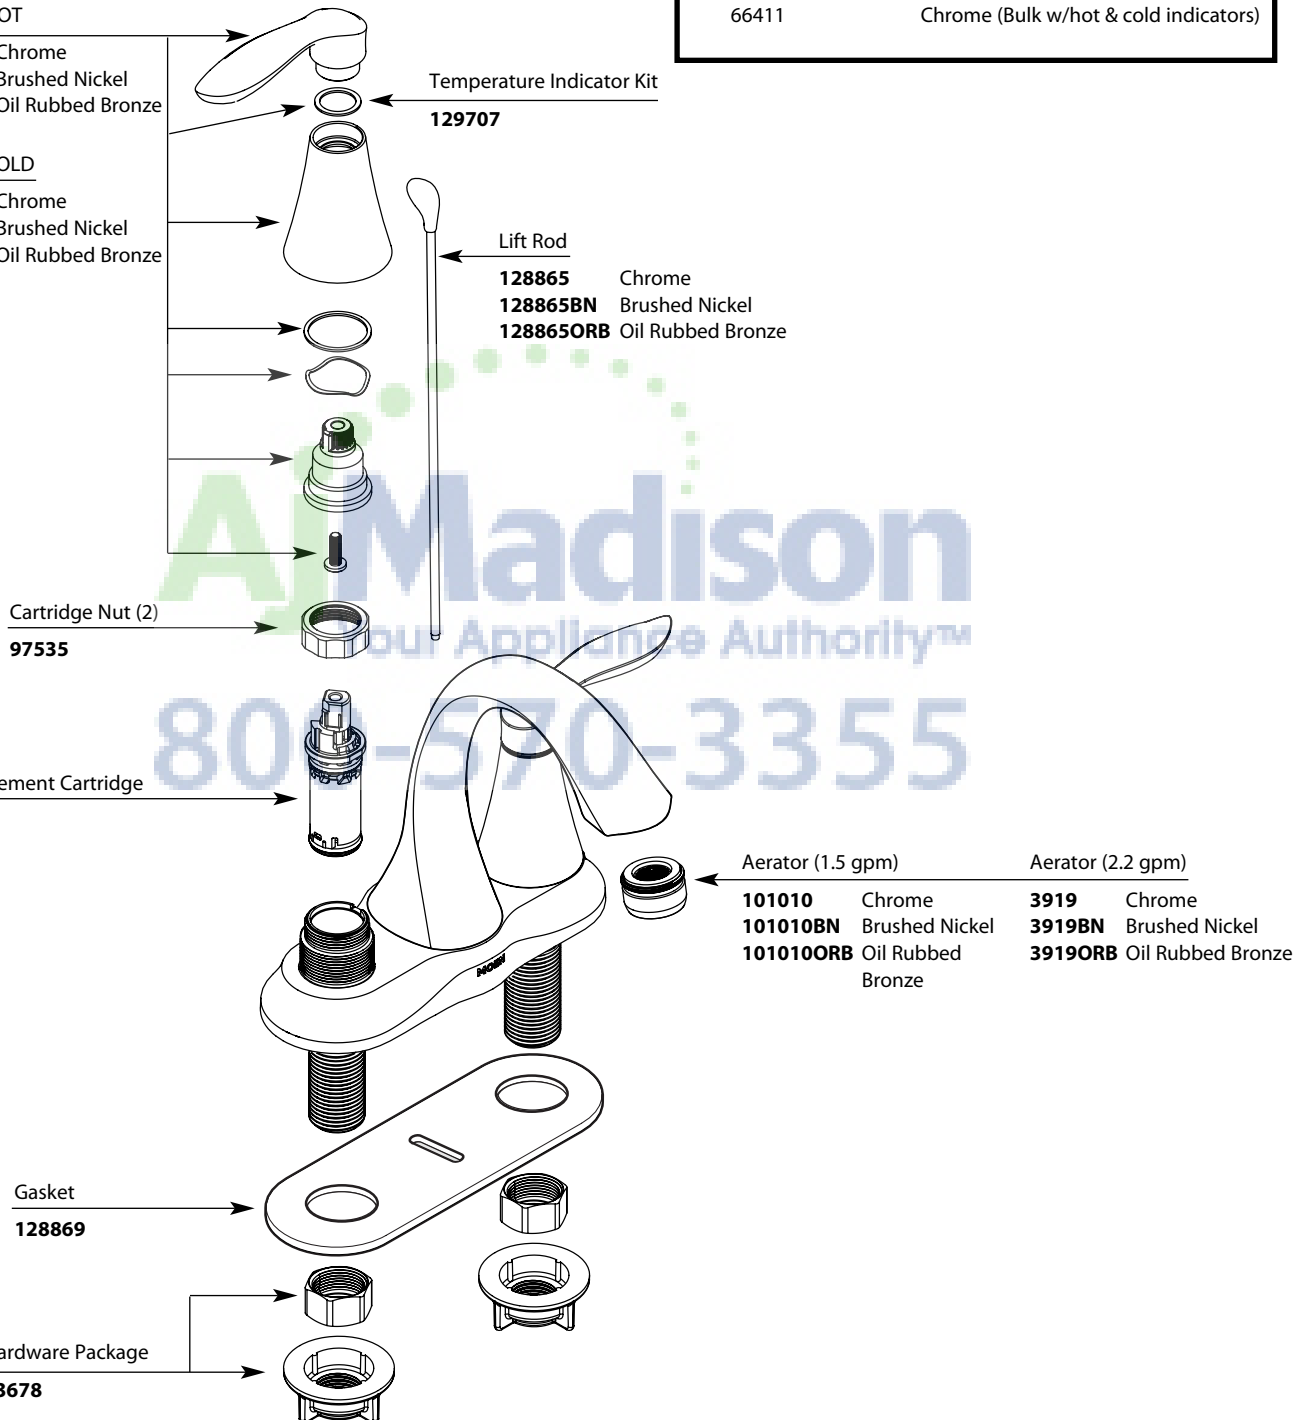

Buy it for looks. Buy it for life.®

Illustrated Parts

■ Order by Part Number

EVA™	
4" Lavatory Faucet with Metal Waste Assembly	
MODEL	FINISH
6410	Chrome
6410BN	Brushed Nickel
6410ORB	Oil Rubbed Bronze
66410	Chrome (Bulk)
66411	Chrome (Bulk w/hot & cold indicators)

Handle Kit - HOT

- 128867** Chrome
- 128867BN** Brushed Nickel
- 128867ORB** Oil Rubbed Bronze

Handle Kit - COLD

- 128868** Chrome
- 128868BN** Brushed Nickel
- 128868ORB** Oil Rubbed Bronze

Al Madison
Appliance Authority™
800-570-3355