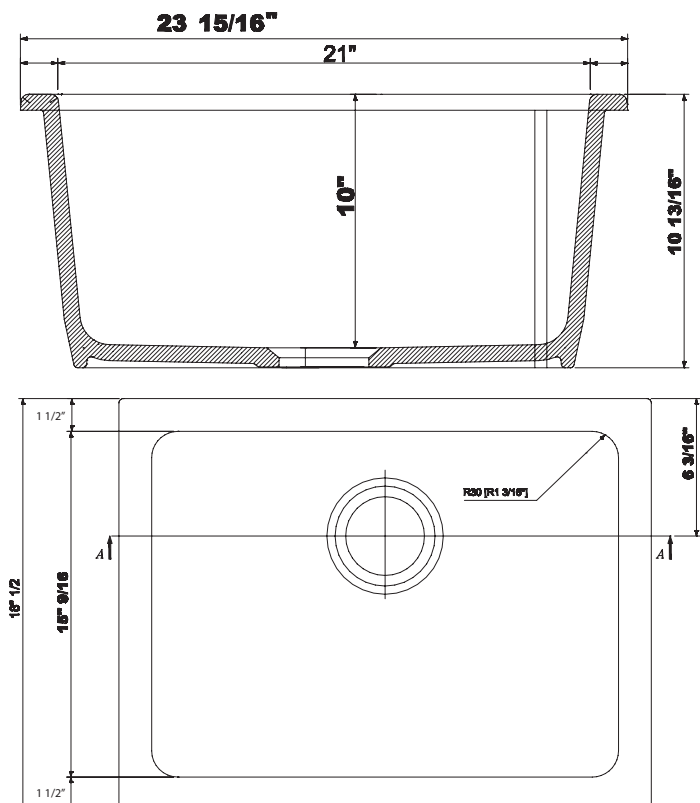

WARRANTY

- 1 Year on Manufacturer Defects
- 10 Years on Fading or Staining

Consult your local ROHL showroom for additional information and specifications. For complete warranty details and a list of showrooms, go to www.rohlhome.com.