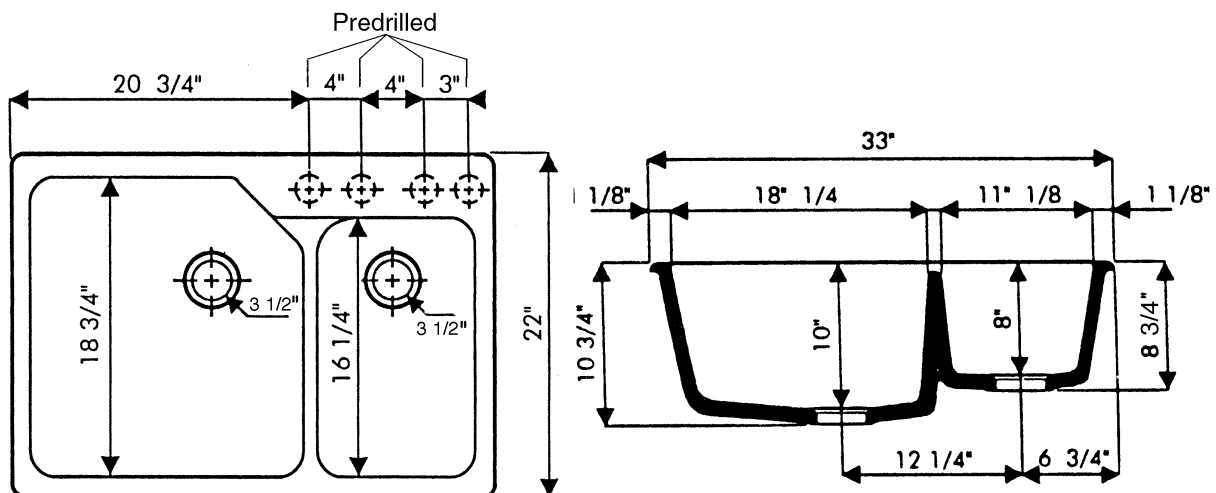

WARRANTY

- 1 year on manufacturing defects
- 10 years on fading/staining

Consult your local ROHL showroom for additional information and specifications.
For complete warranty details and a list of showrooms, go to www.rohlhome.com.