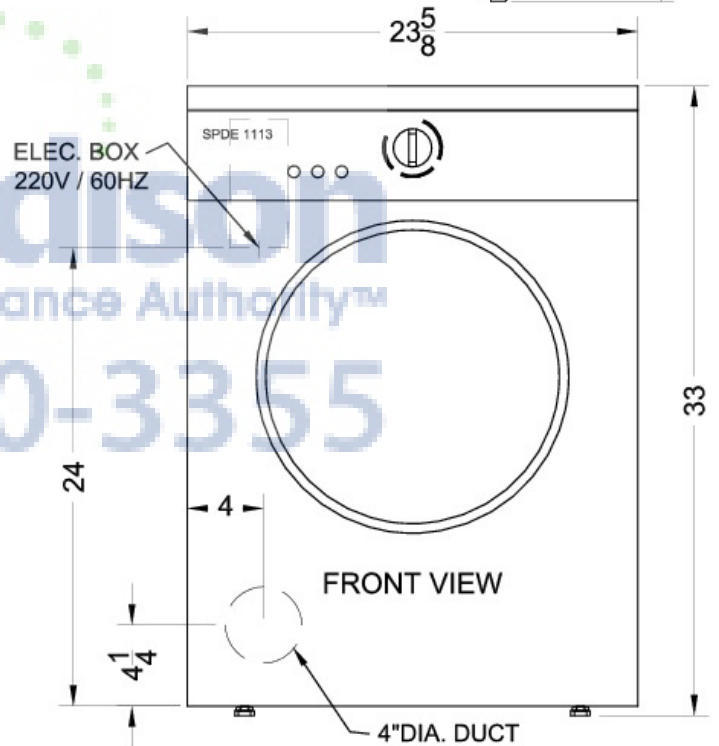

**SPDE1113**

33.5" x 23.63" x 24.0" (H x W x D)

European built front-load dryer for vented use in slim 24" width to match washer SPW1103

**Highlights:**

- Durable stainless steel drum handles fabric with care
- Auto-dry setting saves energy by turning the machine off when your clothes are dry
- Pair with washer SPW1103 for an energy efficient compact set
- Reversible door swing lets you adjust the unit to its location

**AjMadison**  
Your Appliance Authority™  
800-570-3355

Matchable to other SUMMIT units	Get a complete stackable or side-by-side laundry set by combining the SPDE1113 with SUMMIT washer SPW1103
Stainless steel drum	Durable and elegant, the stainless steel drum holds up cycle after cycle
Slim undercounter dimensions	Less than 24 inches wide to fit tight spaces, with a 33 1/2 inch height to fit under counters
Three temperature options	Adjust the temperature to the fabric style and make
Timer	Let the dryer keep track of when it's time to change a load
Reversible door	Switch the door swing to best fit your location setup
Removable lint trap	Easy to empty for safer and neater drying
Front-loading	Convenient design uses less energy
Auto-dry setting	Energy efficient sensor automatically turns off the machine when clothes are dry

## Specifications:

Height	33.5"
Width	23.63"
Depth	24.0"
Shipping Weight	110.0 lbs.
Weight	95.0 lbs.
Voltage/Frequency	220 V AC/60 Hz
Canadian Electrical Safety	ULC
US Electrical Safety	UL
Style	Front Loading
Control Type	Dial
Vented	true
Reversible Door Swing	true
Parts/Labor Warranty	1 Year