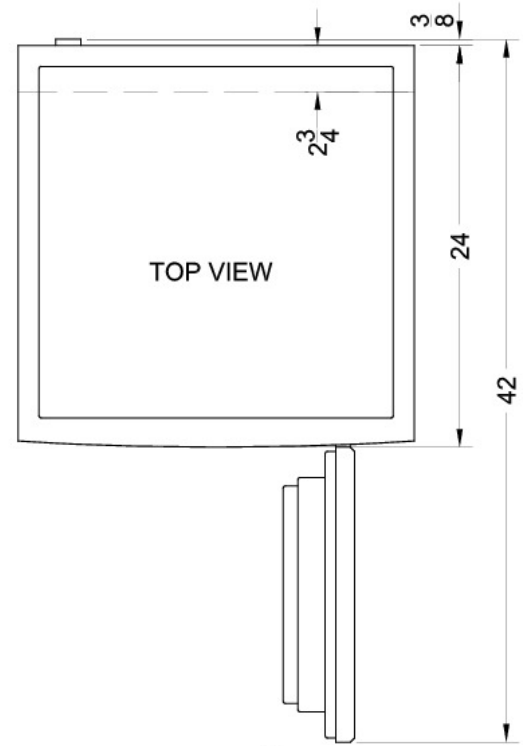

**SPDE1113**

33.5" x 23.63" x 24.0" (H x W x D)

European built front-load dryer for vented use in slim 24" width to match washer SPW1103

**Highlights:**

- Durable stainless steel drum handles fabric with care
- Auto-dry setting saves energy by turning the machine off when your clothes are dry
- Pair with washer SPW1103 for an energy efficient compact set
- Reversible door swing lets you adjust the unit to its location

**AjMadison**  
Your Appliance Authority™  
800-570-3355

Matchable to other SUMMIT units	Get a complete stackable or side-by-side laundry set by combining the SPDE1113 with SUMMIT washer SPW1103
Stainless steel drum	Durable and elegant, the stainless steel drum holds up cycle after cycle
Slim undercounter dimensions	Less than 24 inches wide to fit tight spaces, with a 33 1/2 inch height to fit under counters
Three temperature options	Adjust the temperature to the fabric style and make
Timer	Let the dryer keep track of when it's time to change a load
Reversible door	Switch the door swing to best fit your location setup
Removable lint trap	Easy to empty for safer and neater drying
Front-loading	Convenient design uses less energy
Auto-dry setting	Energy efficient sensor automatically turns off the machine when clothes are dry

## Specifications:

Height	33.5"
Width	23.63"
Depth	24.0"
Shipping Weight	110.0 lbs.
Weight	95.0 lbs.
Voltage/Frequency	220 V AC/60 Hz
Canadian Electrical Safety	ULC
US Electrical Safety	UL
Style	Front Loading
Control Type	Dial
Vented	true
Reversible Door Swing	true
Parts/Labor Warranty	1 Year