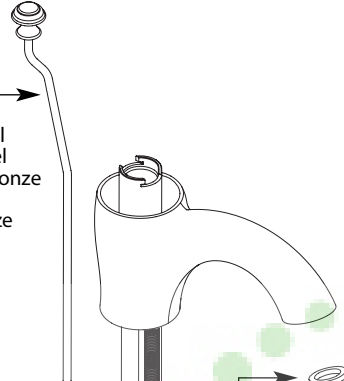

Buy it for looks. Buy it for life.®

Illustrated Parts

■ Order by Part Number

Retainer Clip

SK1711

Replacement Cartridge

1225

KINGSLEY™	
Single-Handle Lavatory	
MODELS	FINISH
6102	Chrome
6102AN	Antique Nickel
6102BN	Brushed Nickel
6102ORB	Oil Rubbed Bronze
6102WR	Wrought Iron
6102AZ	Antique Bronze

Lift Rod Kit

- 118244** Chrome
- 118244AN** Antique Nickel
- 118244BN** Brushed Nickel
- 118244ORB** Oil Rubbed Bronze
- 118244WR** Wrought Iron
- 118244AZ** Antique Bronze

Handle Cap (H & C)

118241 White