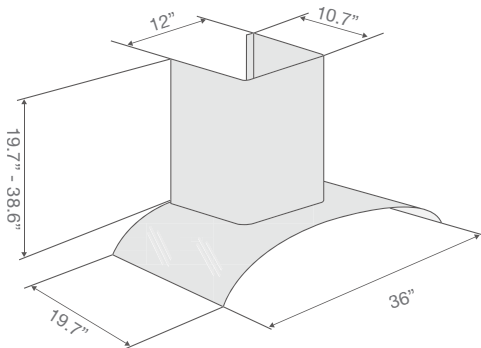

Wall-Mounted Hoods

HOODS

36" Crystal Arco Hood
60CFG-36B
 Stainless steel / glass
 Item Number: 932010149

- Wall-mounted hood.
- 3 speed settings.
- 600 cfm blower system.
- 5, 15, 30 minutes shut off delay button.
- Touch controls.
- Very quiet - 66 dB(A).
- 2 - 20 W halogen lights.
- Stainless steel and glass finish.
- Optional accessory: Recirculating kit.
- Includes adaptor for 5" air outlets.

30" Crystal Arco Hood
60CFG-30B
 Stainless steel / glass
 Item Number: 932010148

- Wall-mounted hood.
- 3 speed settings.
- 600 cfm blower system.
- 5, 15, 30 minutes shut off delay button.
- Touch controls.
- Very quiet - 66 dB(A).
- 2 - 20 W halogen lights.
- Stainless steel and glass finish.
- Optional accessory: Recirculating kit.
- Includes adaptor for 5" air outlets.