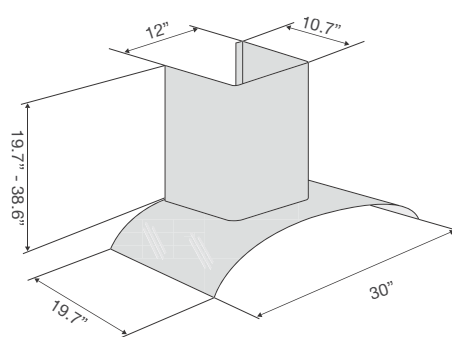

Wall-Mounted Hoods

HOODS

36" Crystal Arco Hood
60CFG-36B
 Stainless steel / glass
 Item Number: 932010149

- Wall-mounted hood.
- 3 speed settings.
- 600 cfm blower system.
- 5, 15, 30 minutes shut off delay button.
- Touch controls.
- Very quiet - 66 dB(A).
- 2 - 20 W halogen lights.
- Stainless steel and glass finish.
- Optional accessory: Recirculating kit.
- Includes adaptor for 5" air outlets.

30" Crystal Arco Hood
60CFG-30B
 Stainless steel / glass
 Item Number: 932010148

- Wall-mounted hood.
- 3 speed settings.
- 600 cfm blower system.
- 5, 15, 30 minutes shut off delay button.
- Touch controls.
- Very quiet - 66 dB(A).
- 2 - 20 W halogen lights.
- Stainless steel and glass finish.
- Optional accessory: Recirculating kit.
- Includes adaptor for 5" air outlets.