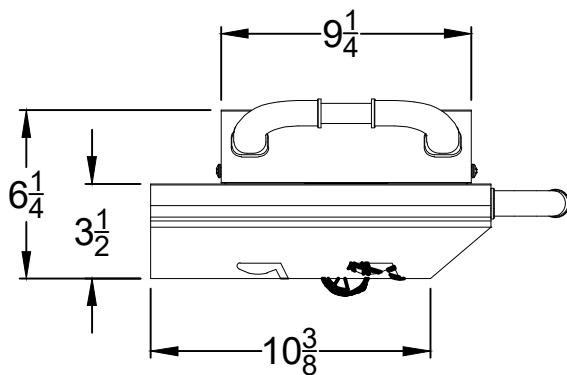

WWW.BULLBBQ.COM

SPEC SHEET OUTLINE

ITEM# 60010

DESCRIPTION -
SIDE KICK CART
SIDEBURNER

TOP VIEW

PERSPECTIVE VIEW

FRONT VIEW

RIGHT SIDE VIEW

NOTES:

1) ALL DIMENSIONS ARE IN INCH UNITS

VER1.1