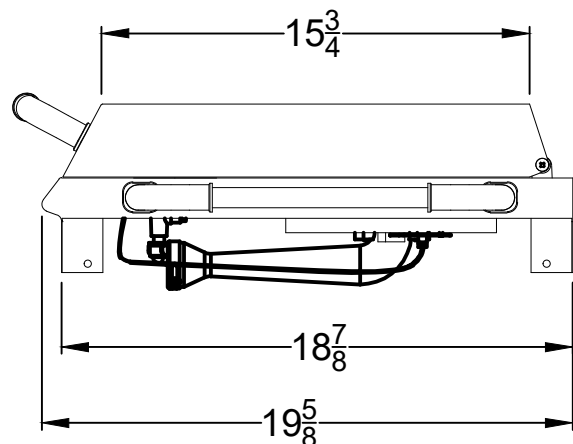

WWW.BULLBBQ.COM

SPEC SHEET OUTLINE

ITEM# 60010

DESCRIPTION -
SIDE KICK CART
SIDEBURNER

TOP VIEW

PERSPECTIVE VIEW

FRONT VIEW

RIGHT SIDE VIEW

NOTES:

1) ALL DIMENSIONS ARE IN INCH UNITS

VER1.1