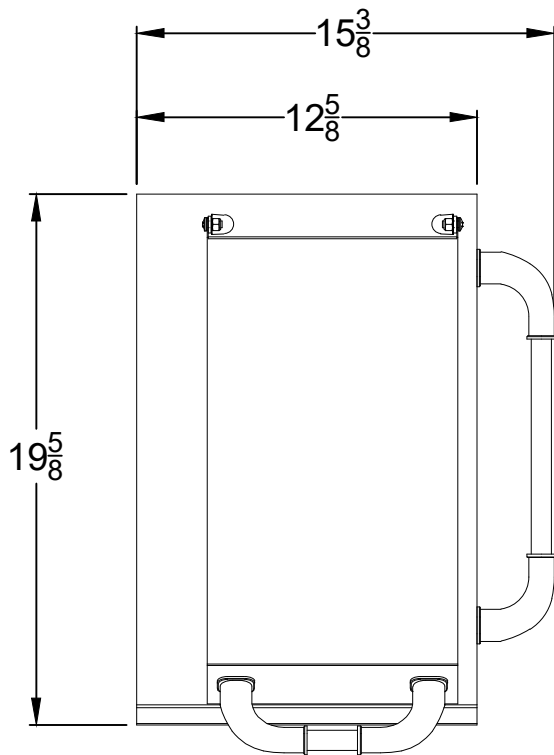

WWW.BULLBBQ.COM

SPEC SHEET OUTLINE

ITEM# 60010

DESCRIPTION -
SIDE KICK CART
SIDEBURNER

TOP VIEW

PERSPECTIVE VIEW

FRONT VIEW

RIGHT SIDE VIEW

NOTES:

1) ALL DIMENSIONS ARE IN INCH UNITS

VER1.1