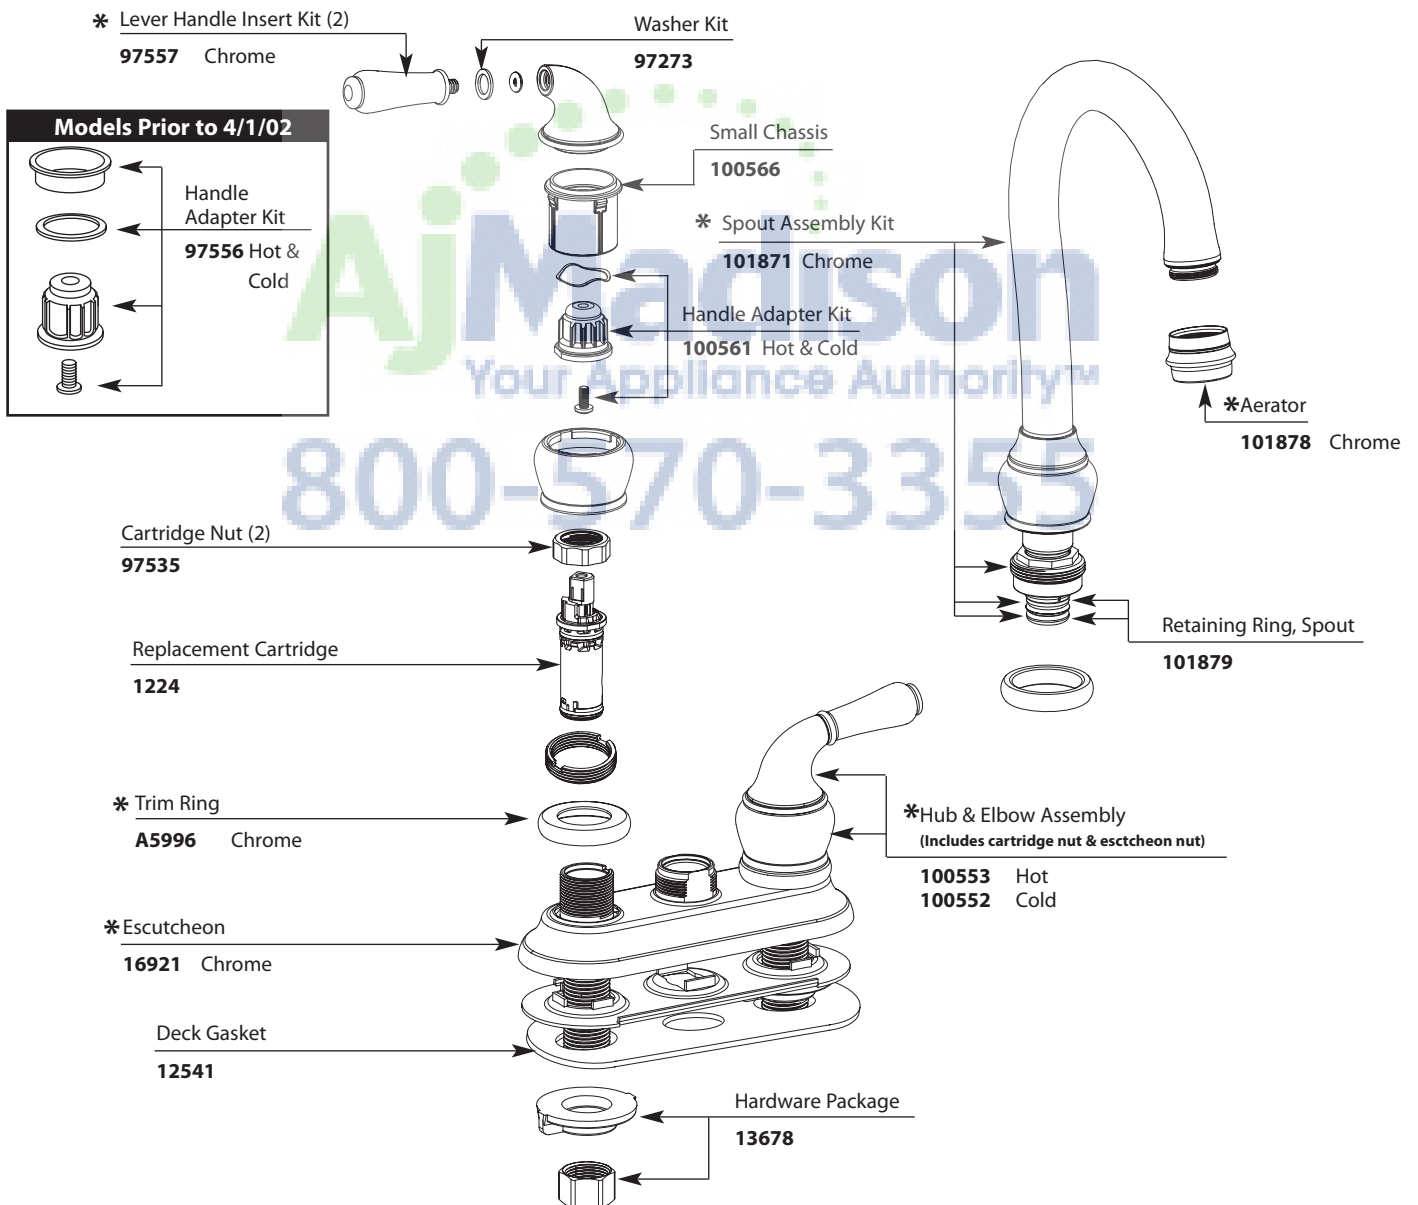

Illustrated Parts

Buy it for looks. Buy it for life.®

MONTICELLO® Two Handle Bar Faucet					
MODEL	HANDLE	FINISH	MODEL	HANDLE	FINISH
5996	Lever	Chrome	DISCONTINUED SKUS		
5996SL	Lever	Stainless	5996CP	Lever	Chrome/Pol. Brass
			5996P	Lever	Polished Bras
			5996PM	Lever	Platinum
			5996V	Lever	Ivory
			R5996/A5996	Lever	Chrome
			R5996CPR/A5996CPR	Lever	Copper
			R5996BP/A5996BP	Lever	Black Opal™
			R5996ST/A5996ST	Lever	Satine™
			R5996P/A5996P	Lever	Polished Brass
			R5996CG/A5996CG	Lever	Classic Gold
			R5996PM/A5996PM	Lever	Platinum
			85996	Lever	Chrome
			85996P	Lever	Polished Brass

■ Order by Part Number

* See Chart on Next Page for Other Available Finishes

TO ORDER PARTS CALL: 1-800-BUY-MOEN
www.moen.com