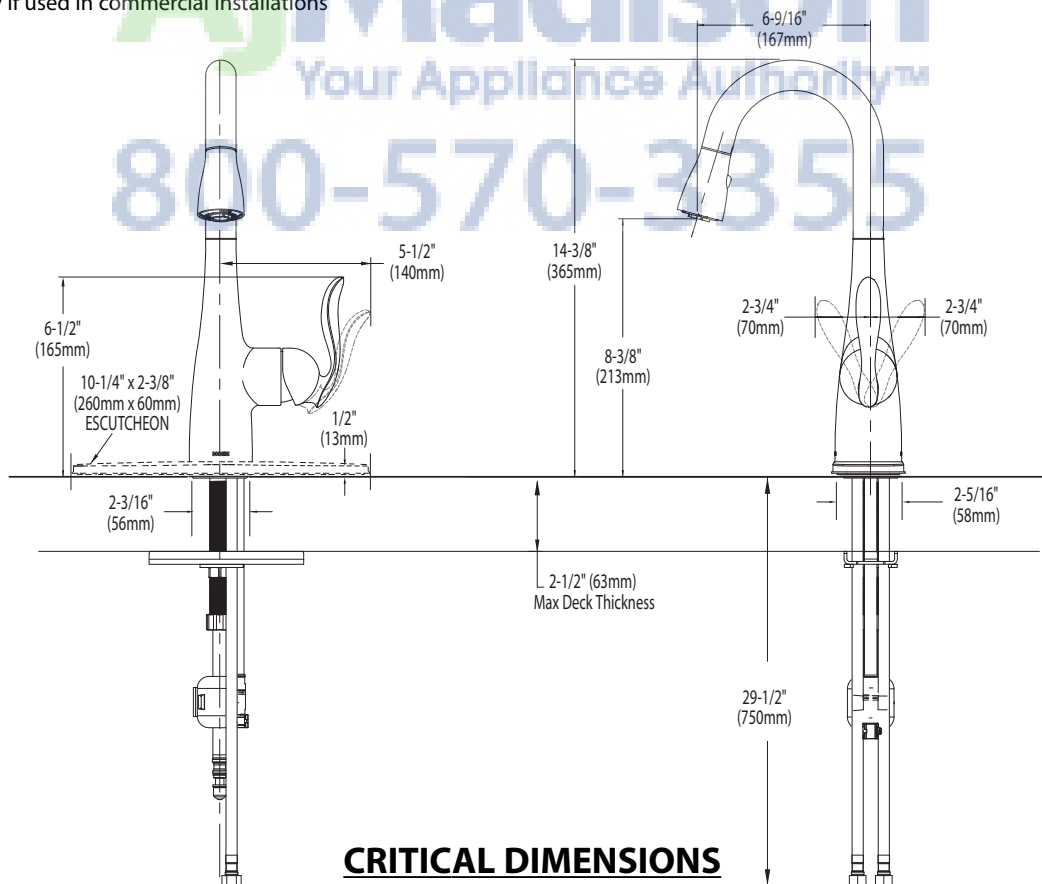

Buy it for looks. Buy it for life.®

Specifications

FAUCET DESCRIPTION

- Metal construction with various finishes identified by suffix
- Hydrolock® quick connect installation
- Pullout spray with 68" braided hose
- Flexible supply lines with 3/8" compression fittings
- High arc spout provides the perfect height and reach for prep sinks while the pulldown feature provides infinite maneuverability for food preparation tasks
- 360° rotating spout provides ability to install handle on either side

FLOW

- Flow is limited to 2.2. gpm (8.3 L/min) at 60 psi

CARTRIDGE

- 1255™ Duralast™ cartridge for Single-Handle Faucets

STANDARDS

- Third party certified to ASME A112.18.1/CSA B125.1 and all applicable requirements referenced therein including NSF 61/9
- Complies with California Proposition 65 and with the Federal Safe Drinking Water Act
- The backflow protection system in the device consists of two independently operating check valves, a primary and a secondary which prevent backflow

Models: 5995 series

NOTE: THIS FAUCET IS DESIGNED TO BE INSTALLED THRU 1 OR 3 HOLES, 1-1/2" (38mm) MIN. DIA.

CRITICAL DIMENSIONS

(DO NOT SCALE)

TO ORDER PARTS CALL: 1-800-BUY-MOEN

www.moen.com