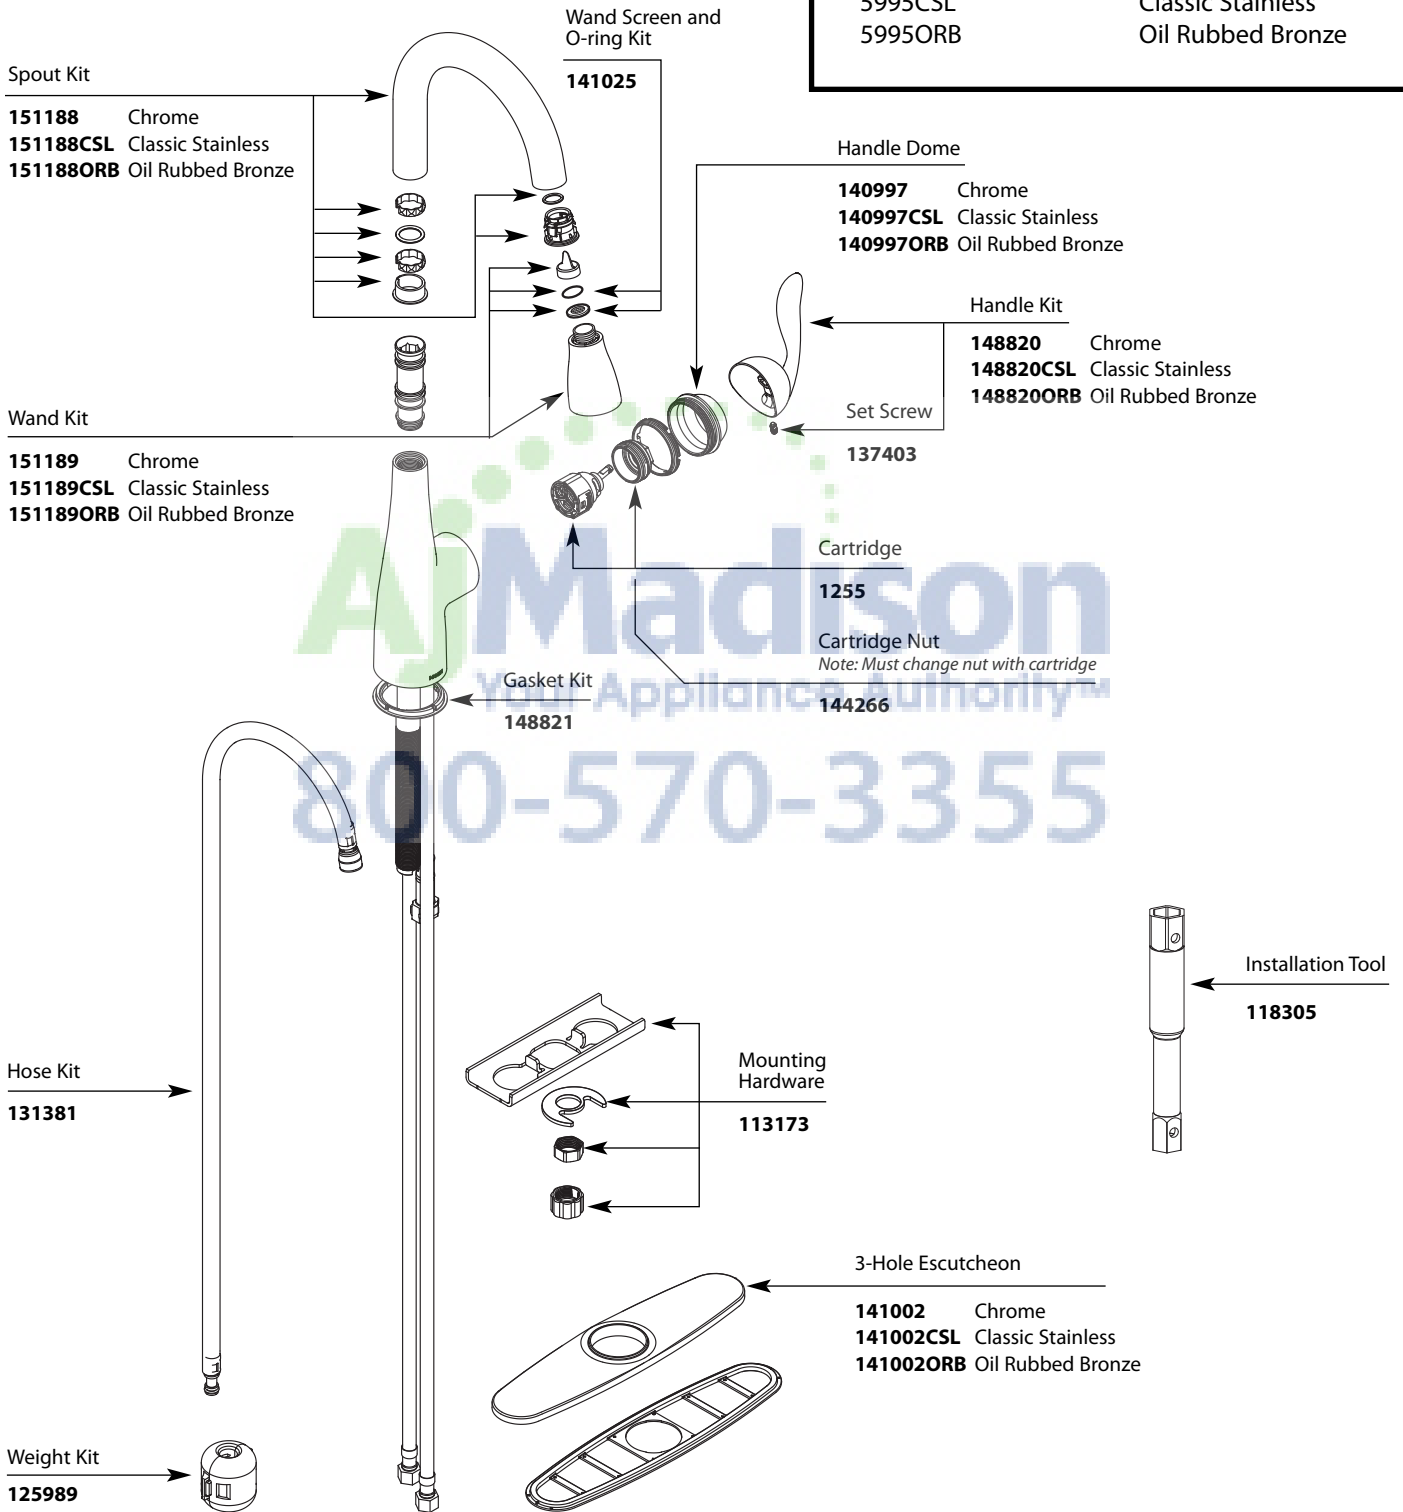

Buy it for looks. Buy it for life.®

Illustrated Parts

■ Order by Part Number

ARBOR™	
Single-Handle Pulldown Prep/Bar Faucet	
MODELS	FINISH
5995	Chrome
5995CSL	Classic Stainless
5995ORB	Oil Rubbed Bronze

At Madison
Appliance Authority™
800-570-3355