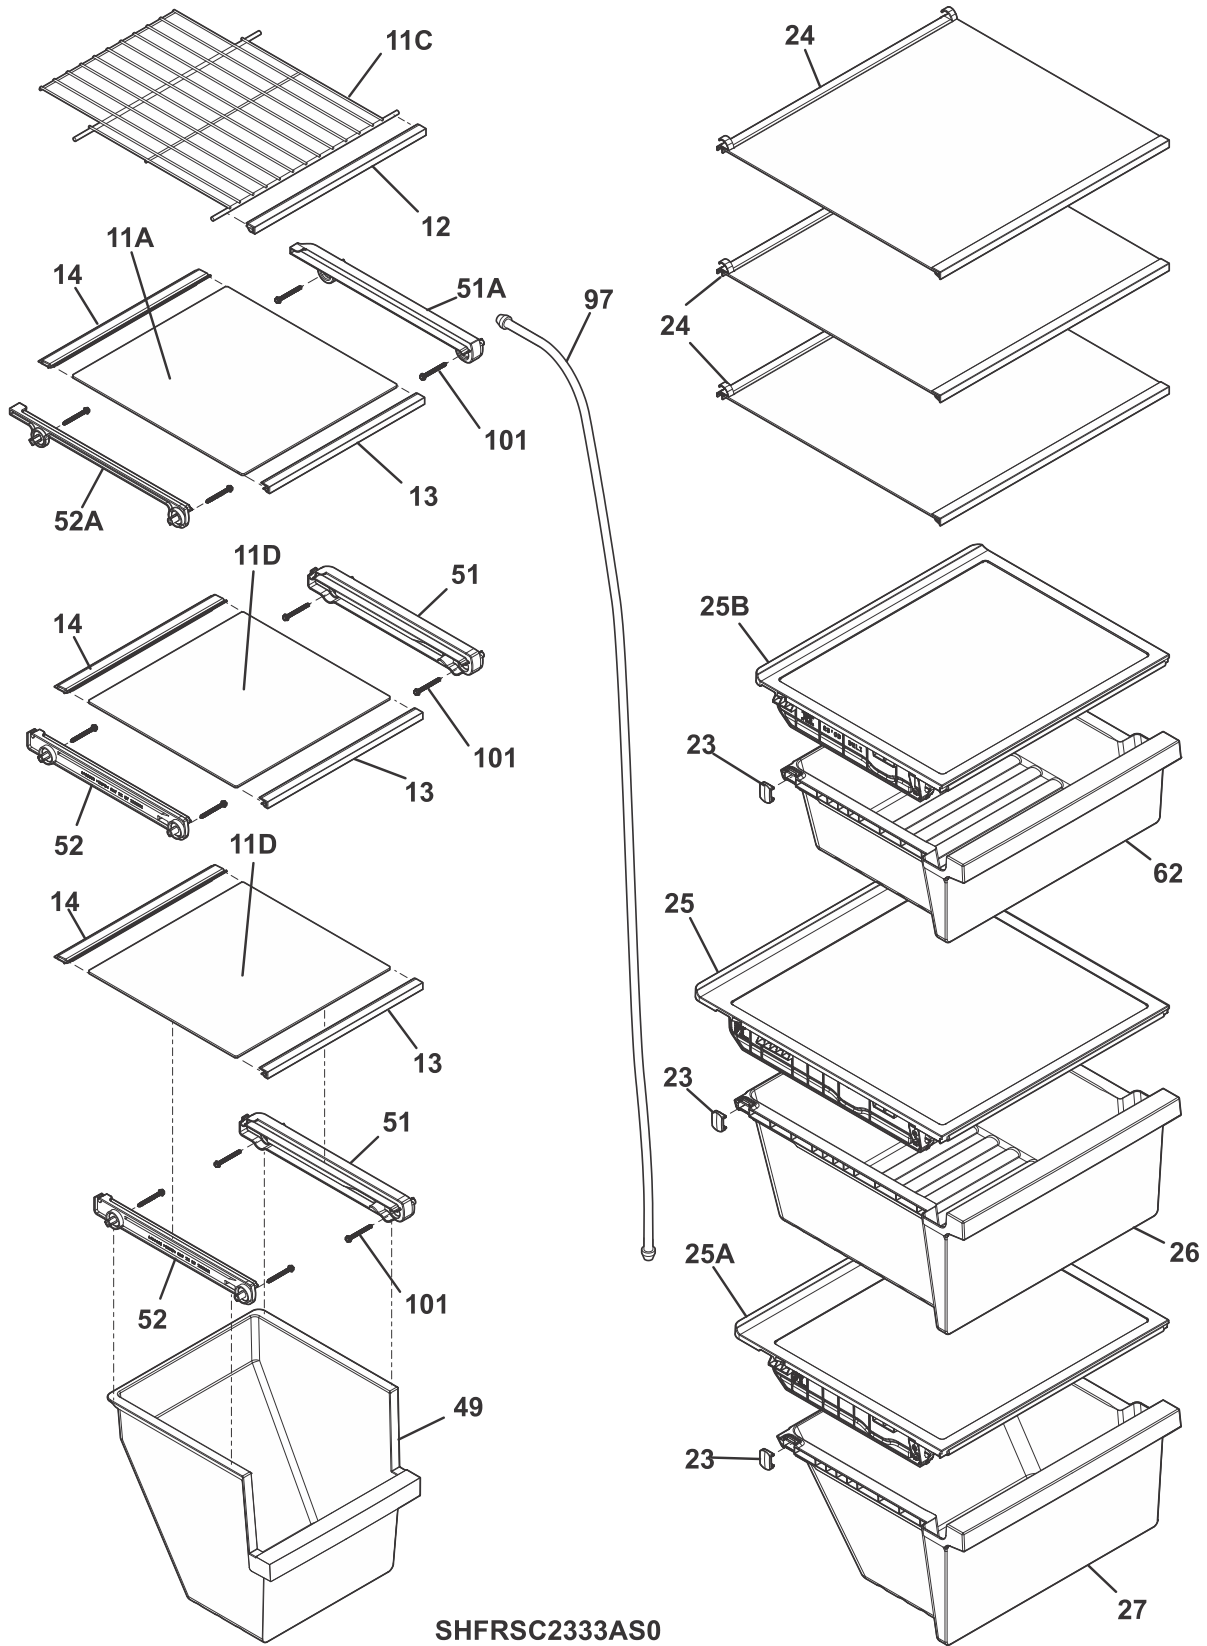

SHELVES

SHELVES

POS. NO	PART NO.	DESCRIPTION
11A	240443358	Shelf-freezer, glass, upper
11C	809078201	Shelf, pizza
11D	240443399	Shelf, freezer, glass, lower
12	5304527182	Trim, wire shelf, white
13	5304527184	Trim, glass shelf, freezer, front
14	5304527130	Trim, freezer shelf, rear
23	5304525911	Clip, slide, crisper
24	5304527173	Shelf Assembly, glass, white
25	5304527175	Crisper Cover, assembly, glass, upper, w/trim-gasket
25A	5304527176	Crisper Cover, assembly, glass, lower, w/trim-gasket
25B	5304527177	Deli Cover, assembly, glass, w/trim-gasket
26	5304527214	Crisper Pan, upper, w/slide clips
27	5304527215	Crisper Pan, lower, w/slide clips
49	5304527155	Basket, freezer, sliding
51	5304526976	Hanger, basket, RH
51A	241514701	Hanger-shelf glass, RH
52	5304526977	Hanger, basket, LH
52A	241514801	Hanger-shelf glass, LH
62	5304527216	Deli Pan, w/slide clips
97 #	242220119	Tube, water, 97.5", natural, filter base to, secondary valve
97*	242200102	Clip, tubing, 90 deg elbow
97*	242103001	Connector, water tube, 5/16 to 5/16, straight
101	218493101	Screw, hex washer head, 8-18AB x 1-3/4
101	241637202	Screw, hex sems head, 8-18AB x 1-3/4