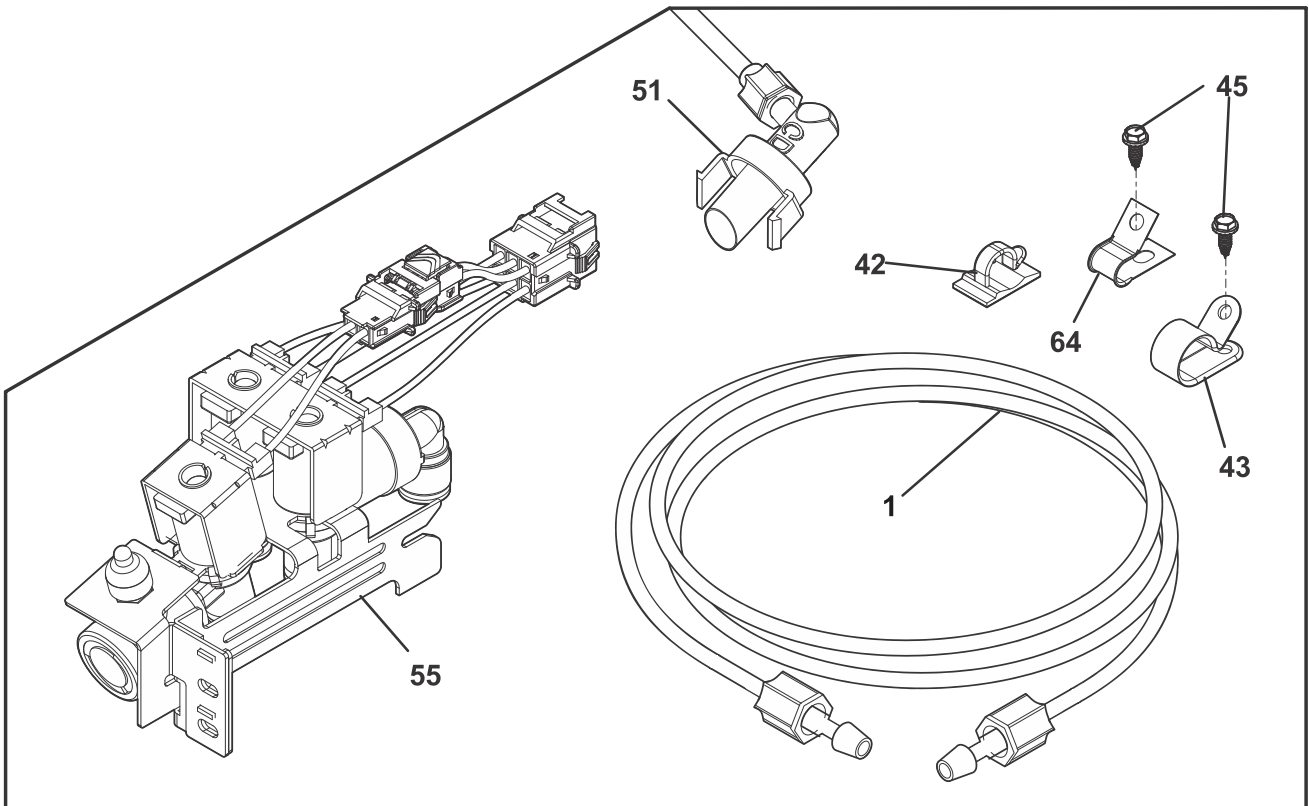

ICE CONTAINER

ICFRSC2333AS0

---

**ICE CONTAINER**

---

<b>POS. NO</b>	<b>PART NO.</b>	<b>DESCRIPTION</b>
1 #	5304527136	Ice Container Assembly, w/moving parts
10	241829002	Drive Bar'
18 #	5304527039	Motor, auger
19 #	5304521770	Harness, Slim twist, ice maker
20	242303501	Housing, Slim ice maker
20A	242303701	Housing, outer cover, slim icemaker
21	242305203	Housing, cover motor, solenoid
22	240597203	Sensor, temperature, 10K, NTC
23	5304504455	Fill Cup, w/heater
24	241519401	Clip, sensor
25	241842101	Screw, 8-32 x 1/4
41	240555005	Screw, hex washer head, 8-32 x 3/8
45 #	241675705	Solenoid, assembly
51	242095501	Pin-anti twist bkt Gen II IM
80	241953902	Screw, quad hilo, #8-18 X 0.380
81	241953908	Screw, quad hilo, #8-18
147	5304504451	Motor, cover
148	5304504447	Duct air, slim icemaker, assembly
*	218515401	Clip, grille/tube, & hinge

ICE MAKER

IMFRSC2333AS0

---

**ICE MAKER**

---

POS. NO	PART NO.	DESCRIPTION
1 #	218976438	Tube, water, 62", natural, door, to dispenser
1* #	218976822	Tube, water, 68", green, valve, to ice maker
1* #	218976421	Tube, water, 27", yellow, valve, to door
1* #	242220119	Tube, water, 97.5", natural, filter base to, secondary valve
1* #	242220126	Tube, water, 93.5", brown/tan, valve to filter
2 #	243297609	Ice Maker, complete, 115 V
42	218515401	Clip, grille/tube, & hinge
43	240396802	Clamp, tube/wiring, nylon, black/natural
45	5308000039	Screw, hex washer head, 8-32CA x 0.500, serrated head
51 #	241850619	Tube Assembly, water fill extn, valve to IM inl
55 #	5304525994	Valve, water, triple solenoid
55*	218709101	Screw, hex head, 10-32 x 0.500
55*	240363602	Screw-shoulder
60	5304455852	Screw, hex washer head, 8-15A x 1.000
61	241853202	Screw, hex head, #8-18X5/8
64	5303001549	Clamp, 0.31 ID, steel, copper wtr line
* #	5304521770	Harness, Slim twist, ice maker
*	240396801	Clamp, tube/wiring, nylon, black/natural
*	242103001	Connector, water tube, 5/16 to 5/16, straight
*	242200102	Clip, tubing, 90 deg elbow