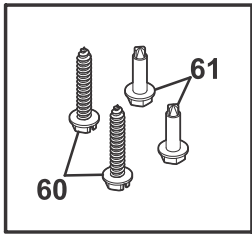

ICE CONTAINER

POS. NO	PART NO.	DESCRIPTION
1 #	5304527136	Ice Container Assembly, w/moving parts
10	241829002	Drive Bar'
18 #	5304527039	Motor, auger
19 #	5304521770	Harness, Slim twist, ice maker
20	242303501	Housing, Slim ice maker
20A	242303701	Housing, outer cover, slim icemaker
21	242305203	Housing, cover motor, solenoid
22	240597203	Sensor, temperature, 10K, NTC
23	5304504455	Fill Cup, w/heater
24	241519401	Clip, sensor
25	241842101	Screw, 8-32 x 1/4
41	240555005	Screw, hex washer head, 8-32 x 3/8
45 #	241675705	Solenoid, assembly
51	242095501	Pin-anti twist bkt Gen II IM
80	241953902	Screw, quad hilo, #8-18 X 0.380
81	241953908	Screw, quad hilo, #8-18
147	5304504451	Motor, cover
148	5304504447	Duct air, slim icemaker, assembly
*	218515401	Clip, grille/tube, & hinge

ICE MAKER

IMFRSC2333AS0