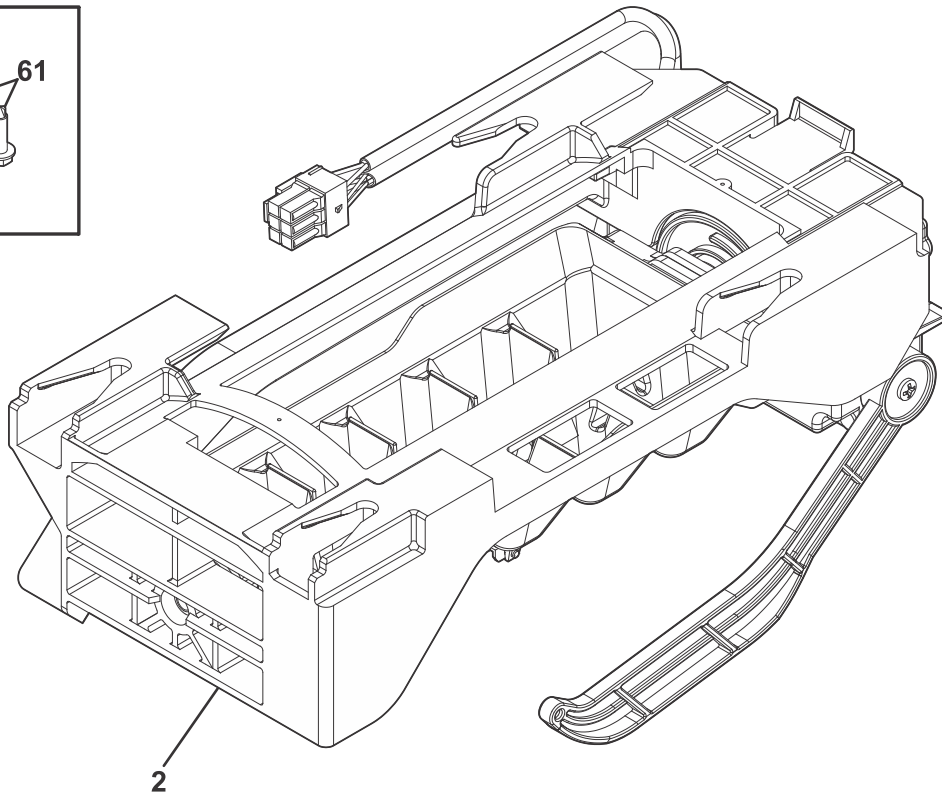

ICE CONTAINER

POS. NO	PART NO.	DESCRIPTION
1 #	5304527136	Ice Container Assembly, w/moving parts
10	241829002	Drive Bar'
18 #	5304527039	Motor, auger
19 #	5304521770	Harness, Slim twist, ice maker
20	242303501	Housing, Slim ice maker
20A	242303701	Housing, outer cover, slim icemaker
21	242305203	Housing, cover motor, solenoid
22	240597203	Sensor, temperature, 10K, NTC
23	5304504455	Fill Cup, w/heater
24	241519401	Clip, sensor
25	241842101	Screw, 8-32 x 1/4
41	240555005	Screw, hex washer head, 8-32 x 3/8
45 #	241675705	Solenoid, assembly
51	242095501	Pin-anti twist bkt Gen II IM
80	241953902	Screw, quad hilo, #8-18 X 0.380
81	241953908	Screw, quad hilo, #8-18
147	5304504451	Motor, cover
148	5304504447	Duct air, slim icemaker, assembly
*	218515401	Clip, grille/tube, & hinge

ICE MAKER

IMFRSC2333AS0