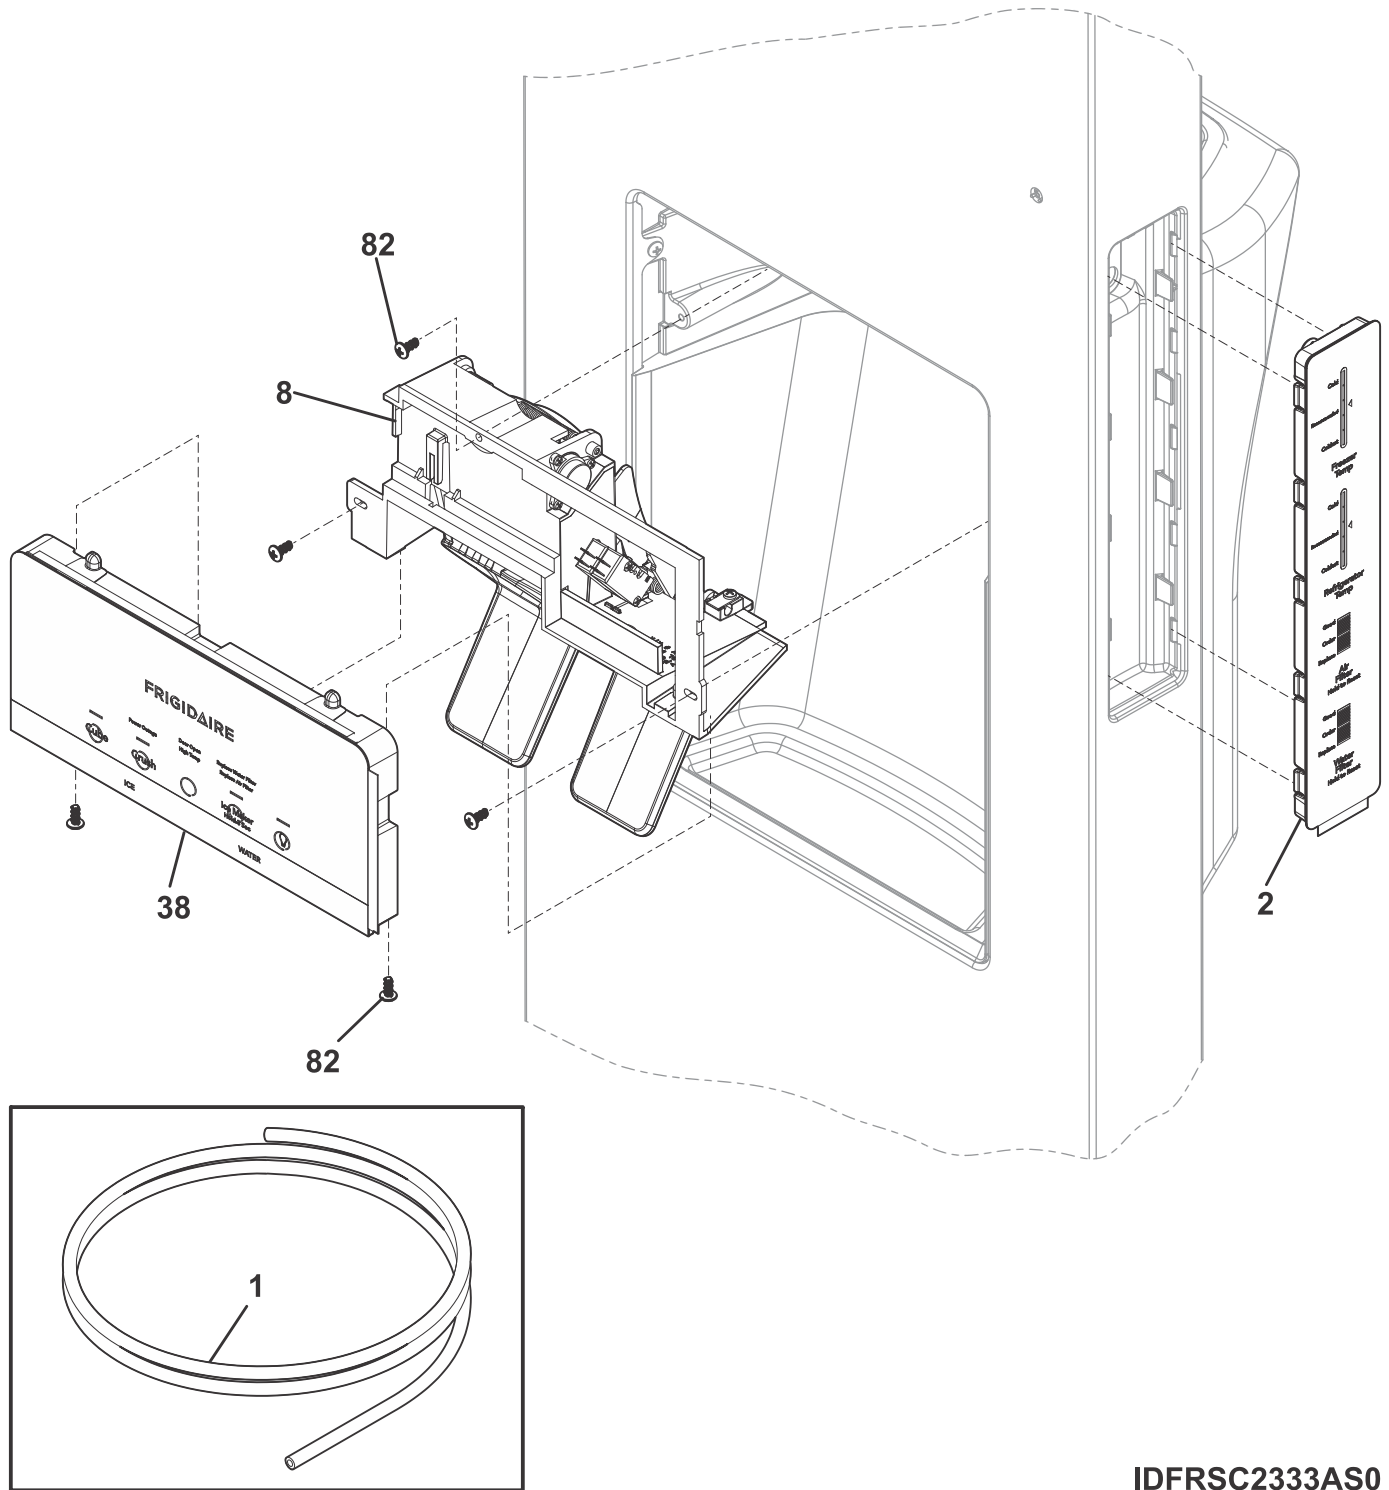

ICE & WATER DISPENSER

IDFRSC2333AS0