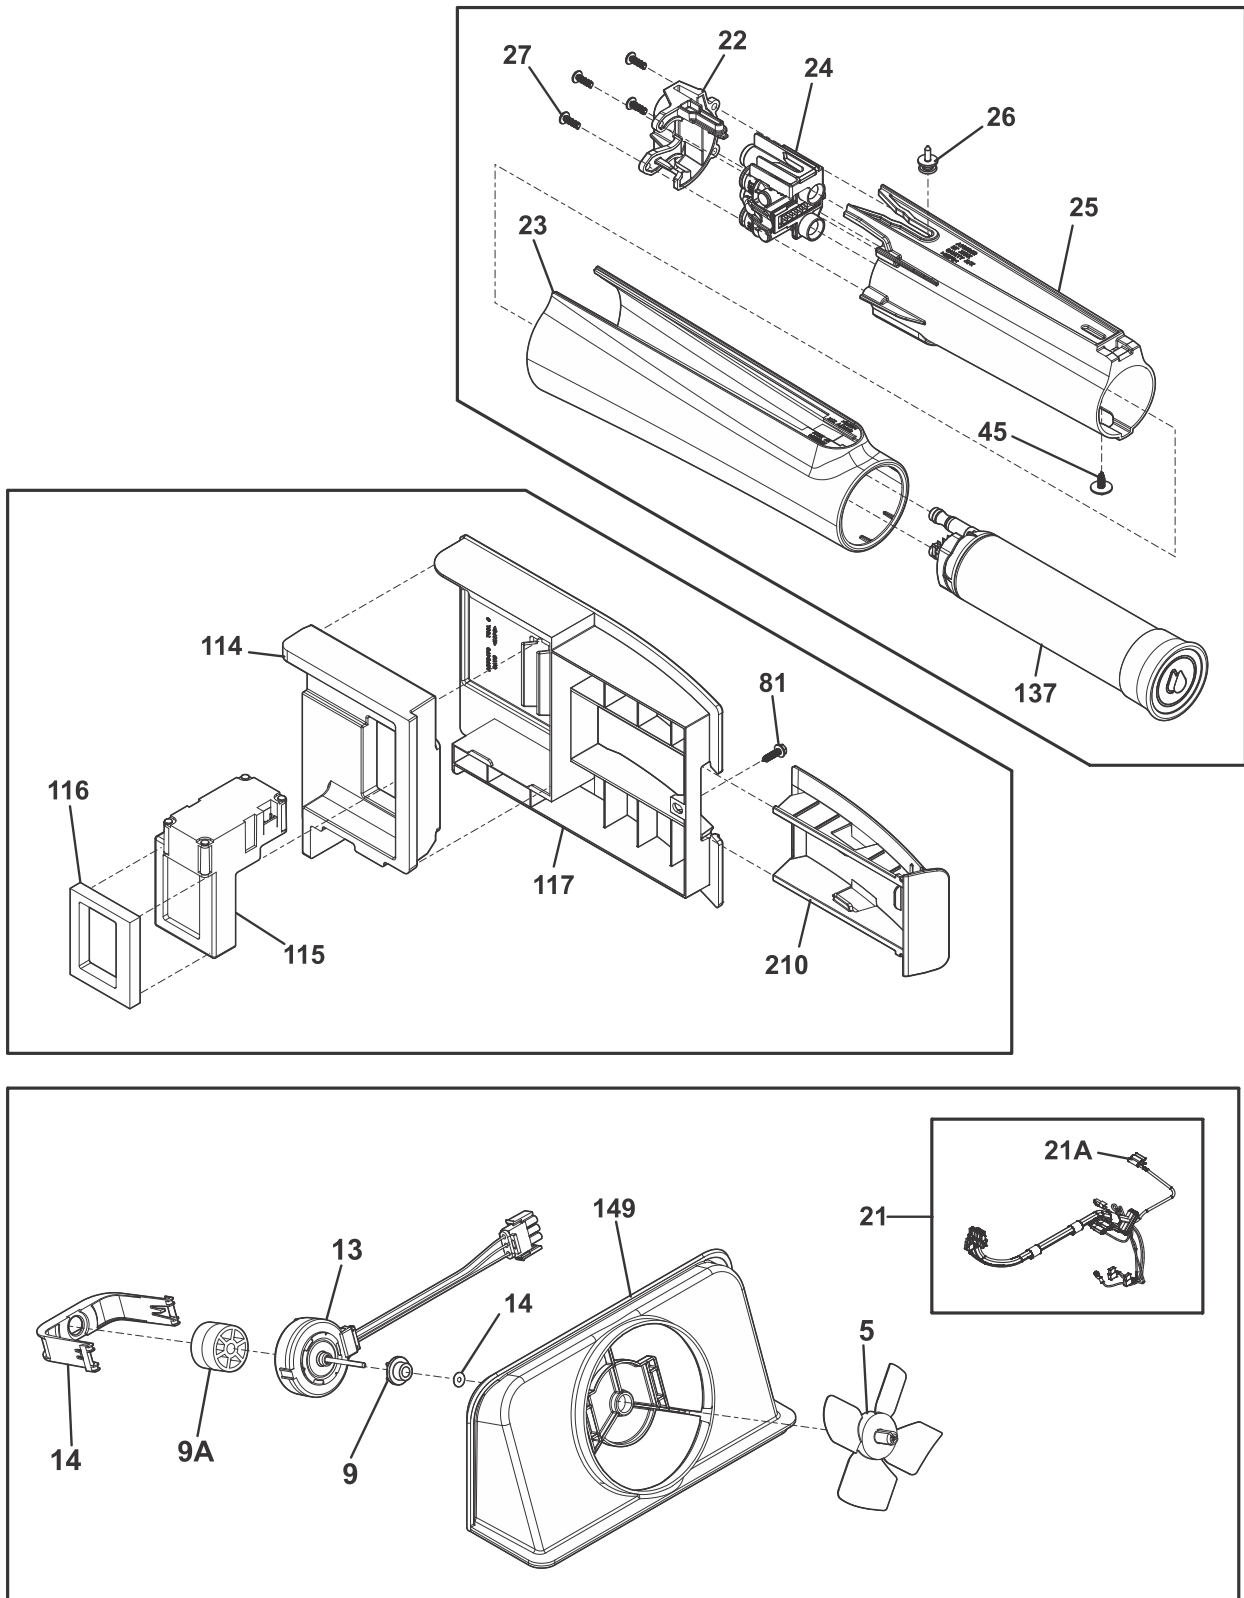

CONTROLS

CTFRSC2333AS0

CONTROLS

POS. NO	PART NO.	DESCRIPTION
5	242219302	Fan Blade, evaporator
9	241563601	Bushing-motor mtg
9A	241845301	Bushing-motor mtg
13 #	809069206	Motor, evaporator fan, w/harness
14	215474201	Washer, "slinger", nylon, evap fan shaft
15	242135301	Clip, evap fan motor, evap fan motor
21 #	5304526981	Harness Assembly, low side, DC, evap fan
21A#	5303918645	Thermistor kit, evaporator, w/connector
22	5304526050	Base, support, water filter
23	5304526051	Cover, water filter
24 #	5304524817	Manifold, water filter
25	5304526053	Housing Assembly, water filter, w/drip pad
26	242039702	Screw, shoulder, #10-16, (2)
27	241953901	Screw, quad hilo, #8-18 x 0.50
45	241500303	Screw, hex washer head, 8-18AB x 1/2
81	5304455658	Screw, hx wshr hd sems, 8-15A x 0.625
114	5304525913	Insulation, damper cover
115	241518501	Damper, motorized
116	241518601	Seal-damper, foam
117	5304525914	Cover, damper
137	FPPWFU01	Filter, water, WF-1, frig purepour
149	5304521275	Shroud-evap fan mtg, w/seal
210	5304525915	Housing, air filter
* #	242220119	Tube, water, 97.5", natural, filter base to, secondary valve
* #	242220126	Tube, water, 93.5", brown/tan, valve to filter
*	242200102	Clip, tubing, 90 deg elbow