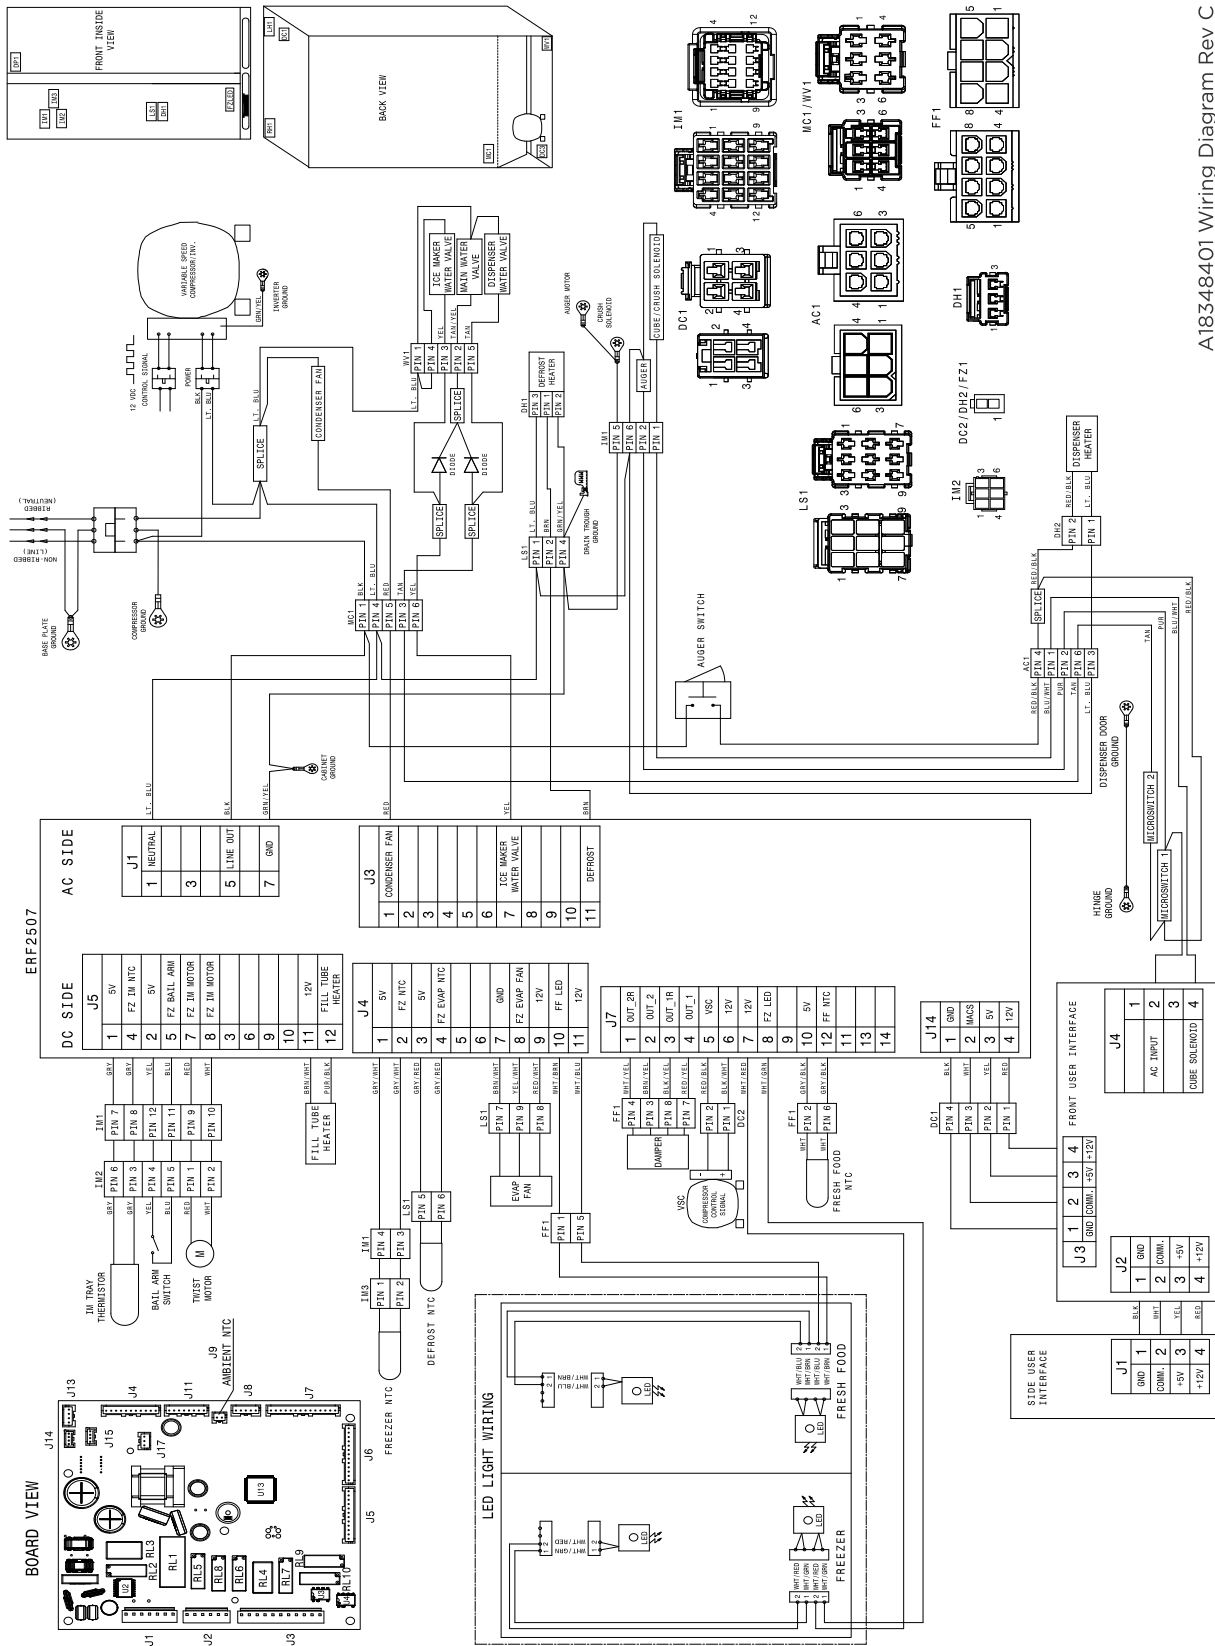

ICE MAKER

IMFRSC2333AS0

---

**ICE MAKER**

---

POS. NO	PART NO.	DESCRIPTION
1 #	218976438	Tube, water, 62", natural, door, to dispenser
1* #	218976822	Tube, water, 68", green, valve, to ice maker
1* #	218976421	Tube, water, 27", yellow, valve, to door
1* #	242220119	Tube, water, 97.5", natural, filter base to, secondary valve
1* #	242220126	Tube, water, 93.5", brown/tan, valve to filter
2 #	243297609	Ice Maker, complete, 115 V
42	218515401	Clip, grille/tube, & hinge
43	240396802	Clamp, tube/wiring, nylon, black/natural
45	5308000039	Screw, hex washer head, 8-32CA x 0.500, serrated head
51 #	241850619	Tube Assembly, water fill extn, valve to IM inl
55 #	5304525994	Valve, water, triple solenoid
55*	218709101	Screw, hex head, 10-32 x 0.500
55*	240363602	Screw-shoulder
60	5304455852	Screw, hex washer head, 8-15A x 1.000
61	241853202	Screw, hex head, #8-18X5/8
64	5303001549	Clamp, 0.31 ID, steel, copper wtr line
* #	5304521770	Harness, Slim twist, ice maker
*	240396801	Clamp, tube/wiring, nylon, black/natural
*	242103001	Connector, water tube, 5/16 to 5/16, straight
*	242200102	Clip, tubing, 90 deg elbow

WIRING DIAGRAM

A18348401 Wiring Diagram Rev C