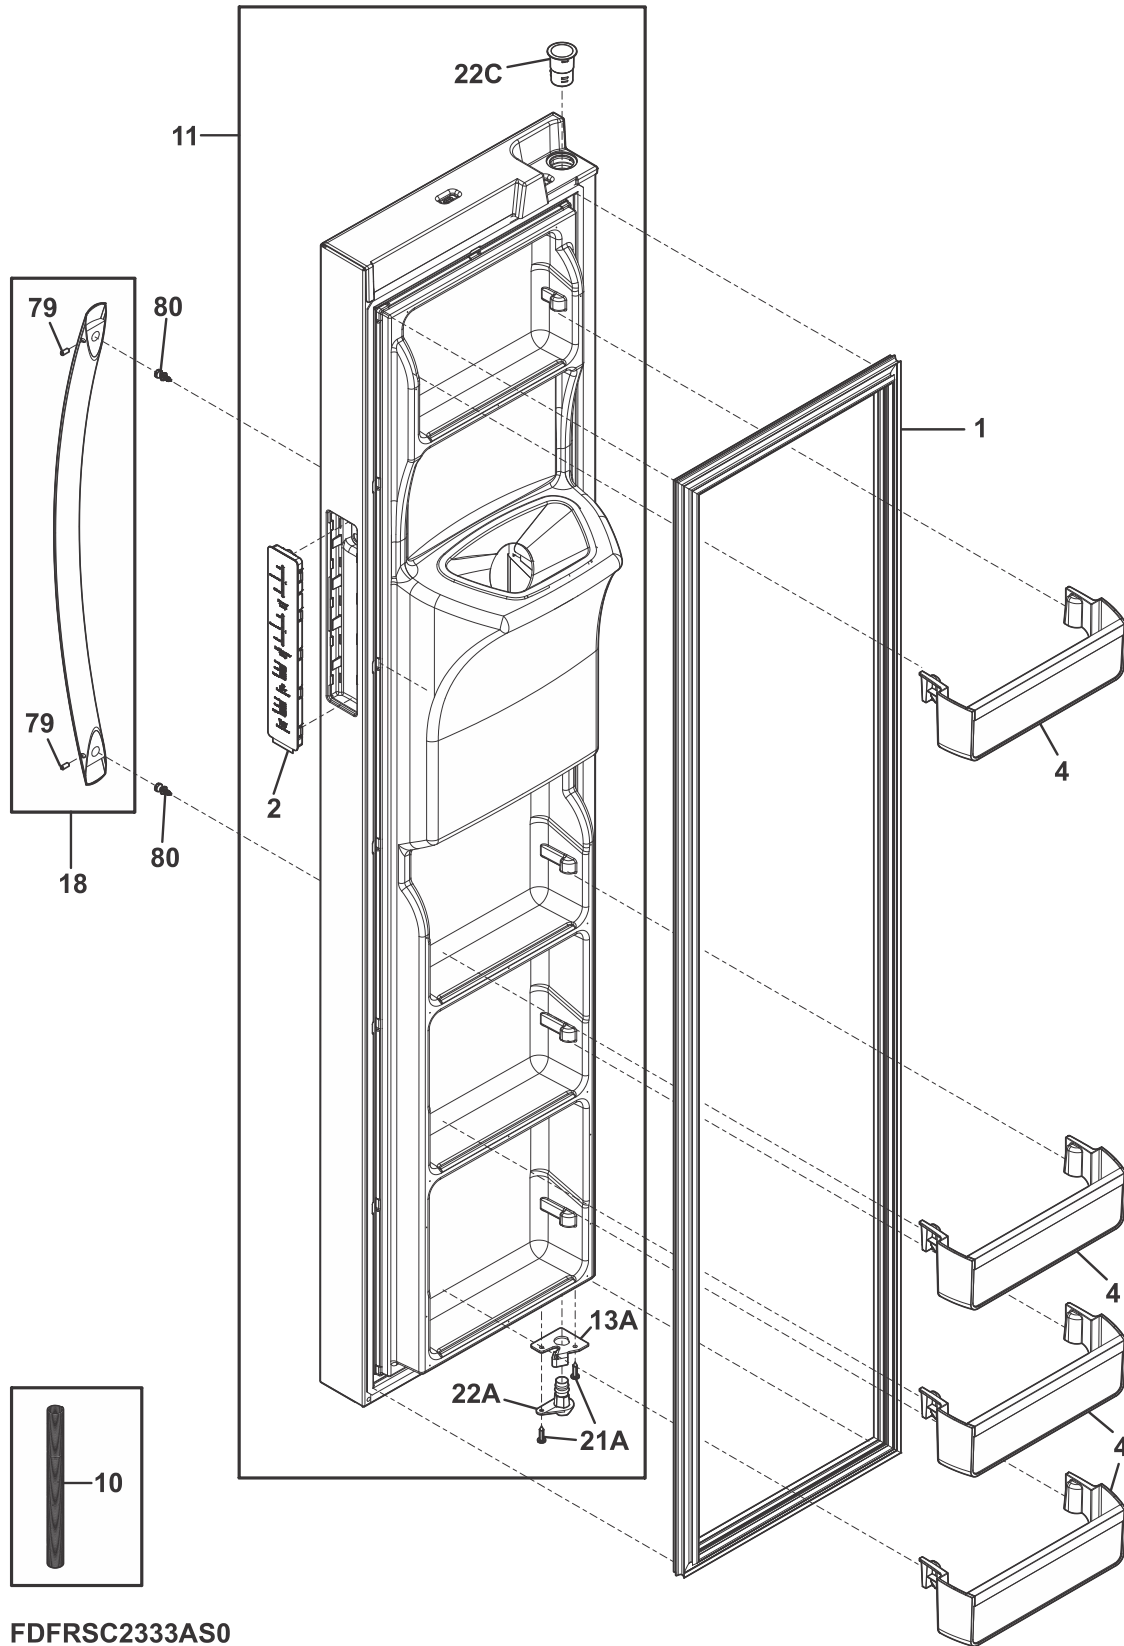

FREEZER DOOR

FDFRSC2333AS0

FREEZER DOOR

POS. NO	PART NO.	DESCRIPTION
1 #	241510206	Gasket-frzr door, gray, magnetic
2 #	5304526068	User Interface, assembly, gray, side control, w/PCB-overlay
4	5304527149	Bin Assembly, pseudo, frz door
10	807688301	Spring, water hose, frz door
11 #	5304527278	Door Assembly, freezer, stainless, complete
13A	5304527380	Stop, door, black, freezer
18	5304511770	Handle, door, stainless, w/set screws
21A	240442706	Screw, #10-32 x 3/4, zinc
22A	5304525921	Bushing, door closer, black
22C	241760401	Bearing, hinge, top
79	218755407	Screw, set, 10-32 x 0.500
80	218755504	Screw, shoulder, #10-AB, handle mounting
* #	218976438	Tube, water, 62", natural, door, to dispenser
*	242103001	Connector, water tube, 5/16 to 5/16, straight
*	218515401	Clip, grille/tube, & hinge
*	240451503	Screw, ind hex wshr hd, 8-32 x 0.375, trilobe