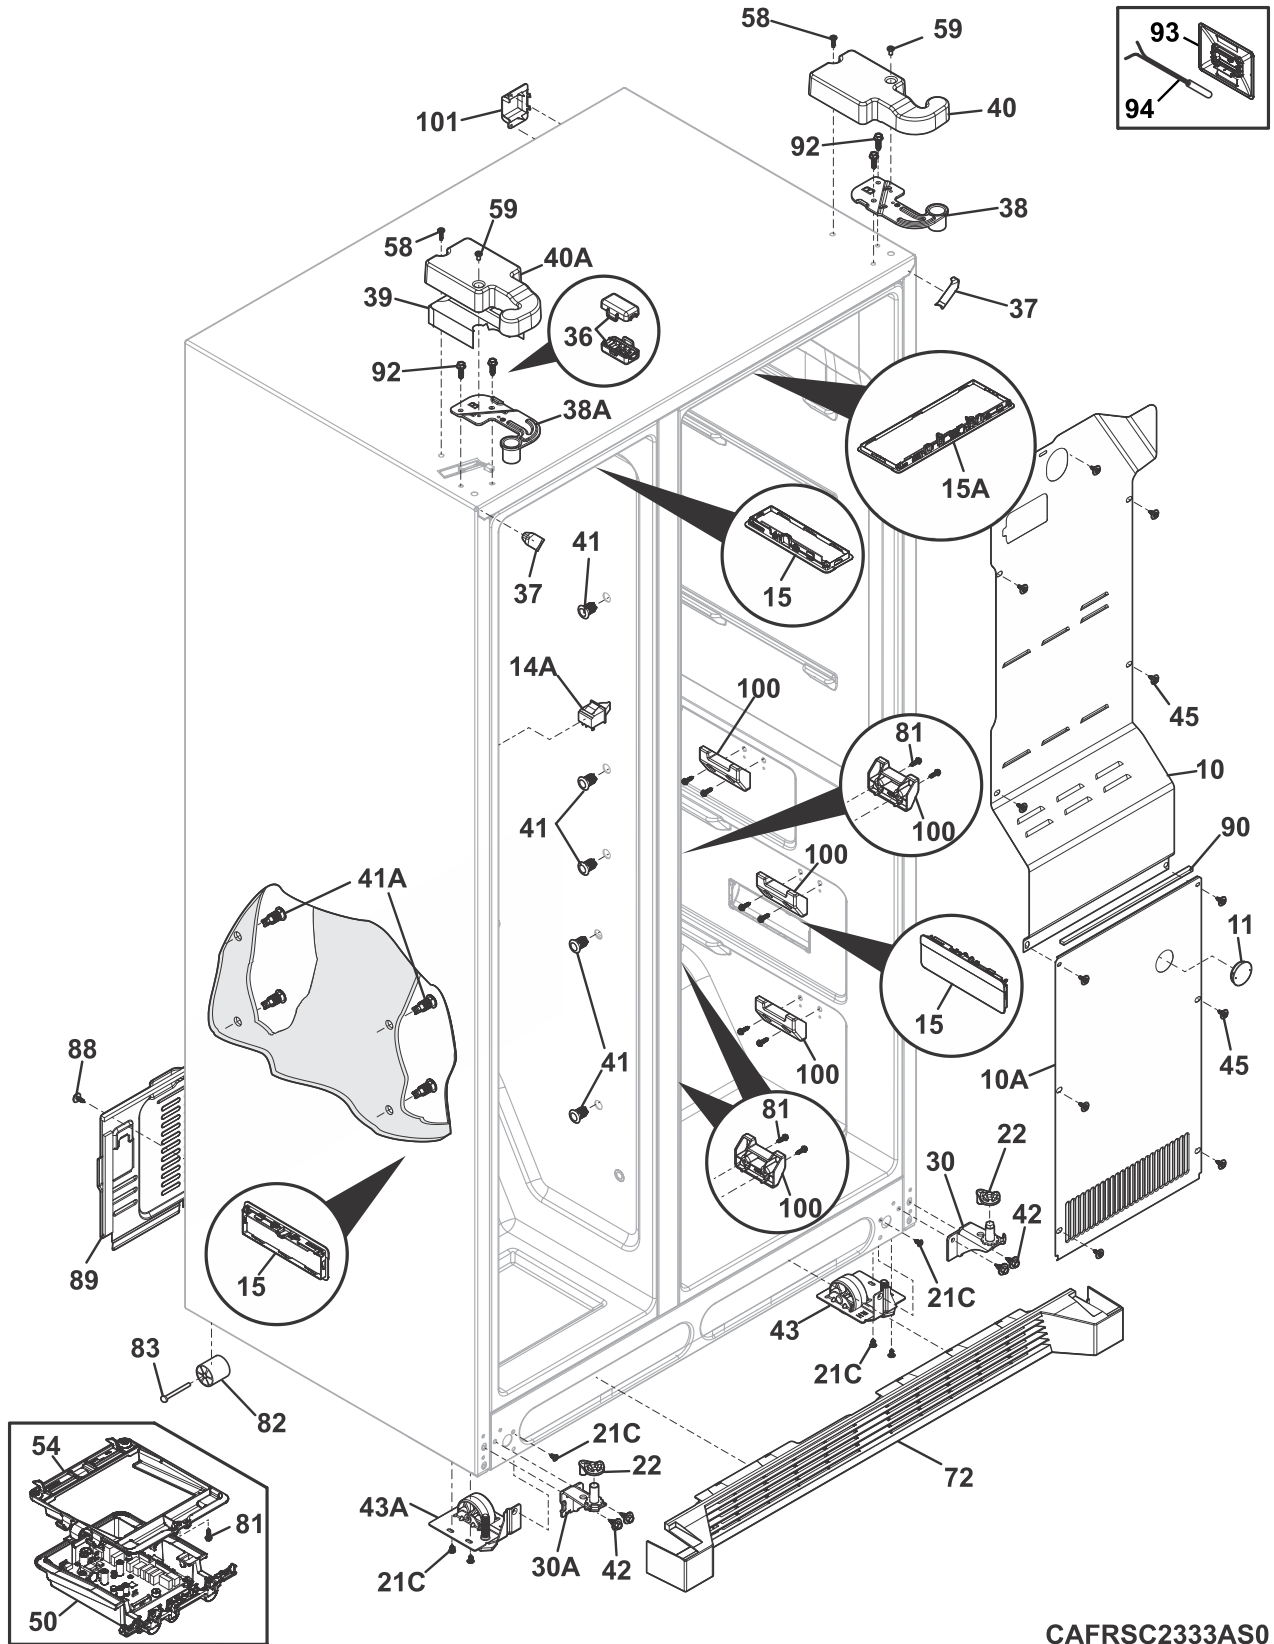

CABINET

CAFRSC2333AS0

CABINET

POS. NO	PART NO.	DESCRIPTION
10	808165003	Cover-air duct
10A	808217502	Cover-evap coil, lower
11	5303208309	Plug-hole, factory test
14A#	241547902	Switch-light/lamp
15 #	5304527308	Light Assembly, LED, single, w/lens-PCB
15A#	5304527309	Light Assembly, LED, double, w/lens-PCB
21C	218252201	Screw, #8 truss hd, 10-32CA x 0.500
22	5304525995	Plate, door closer, black
30	5304525964	Hinge Assembly, RH, lower, w/hinge pin
30A	5304525965	Hinge Assembly, LH, lower, w/hinge pin
36	5304526079	Cover, hinge harness, upper
37	5304519618	Trim-cabinet corner, gray
38	5304525957	Bracket, hinge, RH upper
38A	5304525958	Bracket, hinge, LH upper
39	5304526087	Shield, hinge cover, LH upper, freezer
40	5304525959	Cover, hinge, gray, RH upper
40A	5304525960	Cover, hinge, gray, LH upper
41	241550701	Grommet-shelf mtg, .96" long
41A	241550801	Grommet-shelf mtg, 1.40" long
42	240578902	Screw, hex head, 1/4-20 x 5/8
43	5304525901	Roller Assembly, static, RH, w/leveling leg
43A	5304525902	Roller Assembly, static, LH, w/leveling leg
45	241500303	Screw, hex washer head, 8-18AB x 1/2
50 #	5304527133	Power Board, assembly, main, w/housing
54	807854301	Support, housing, main board
58	218781101	Screw, pan head, 8-18 x 0.625
59	241548003	Screw, 10-32 x 3/8
72	5304504418	Grille/Kickplate, gray
81	5304455650	Screw, hex washer head, 8-15A x 0.625, Low Profile
82	240335202	Roller, compressor base, rear
83	5304455655	Rivet, flat head, 1/4 OD x 1-3/4, roller pin
88	241500304	Screw, hex washer head, 8-18AB x 0.625
89	5304520905	Cover Assembly, access, metal
90	218249808	Seal-coil cover
92	241710601	Screw, hex washer hd, 1/4 x 7/8, hinge mtg
93	5304508041	Cover, thermistor
94 #	5303918775	Thermistor kit, temperature, NTC, w/connectors
100	5304525909	Support, crisper cover
101	242157801	Cover, tubing, eps block
101*	241853202	Screw, hex head, #8-18X5/8
*	5304414863	Paint, touch-up, graphite
*	240396802	Clamp, tube/wiring, nylon, black/natural