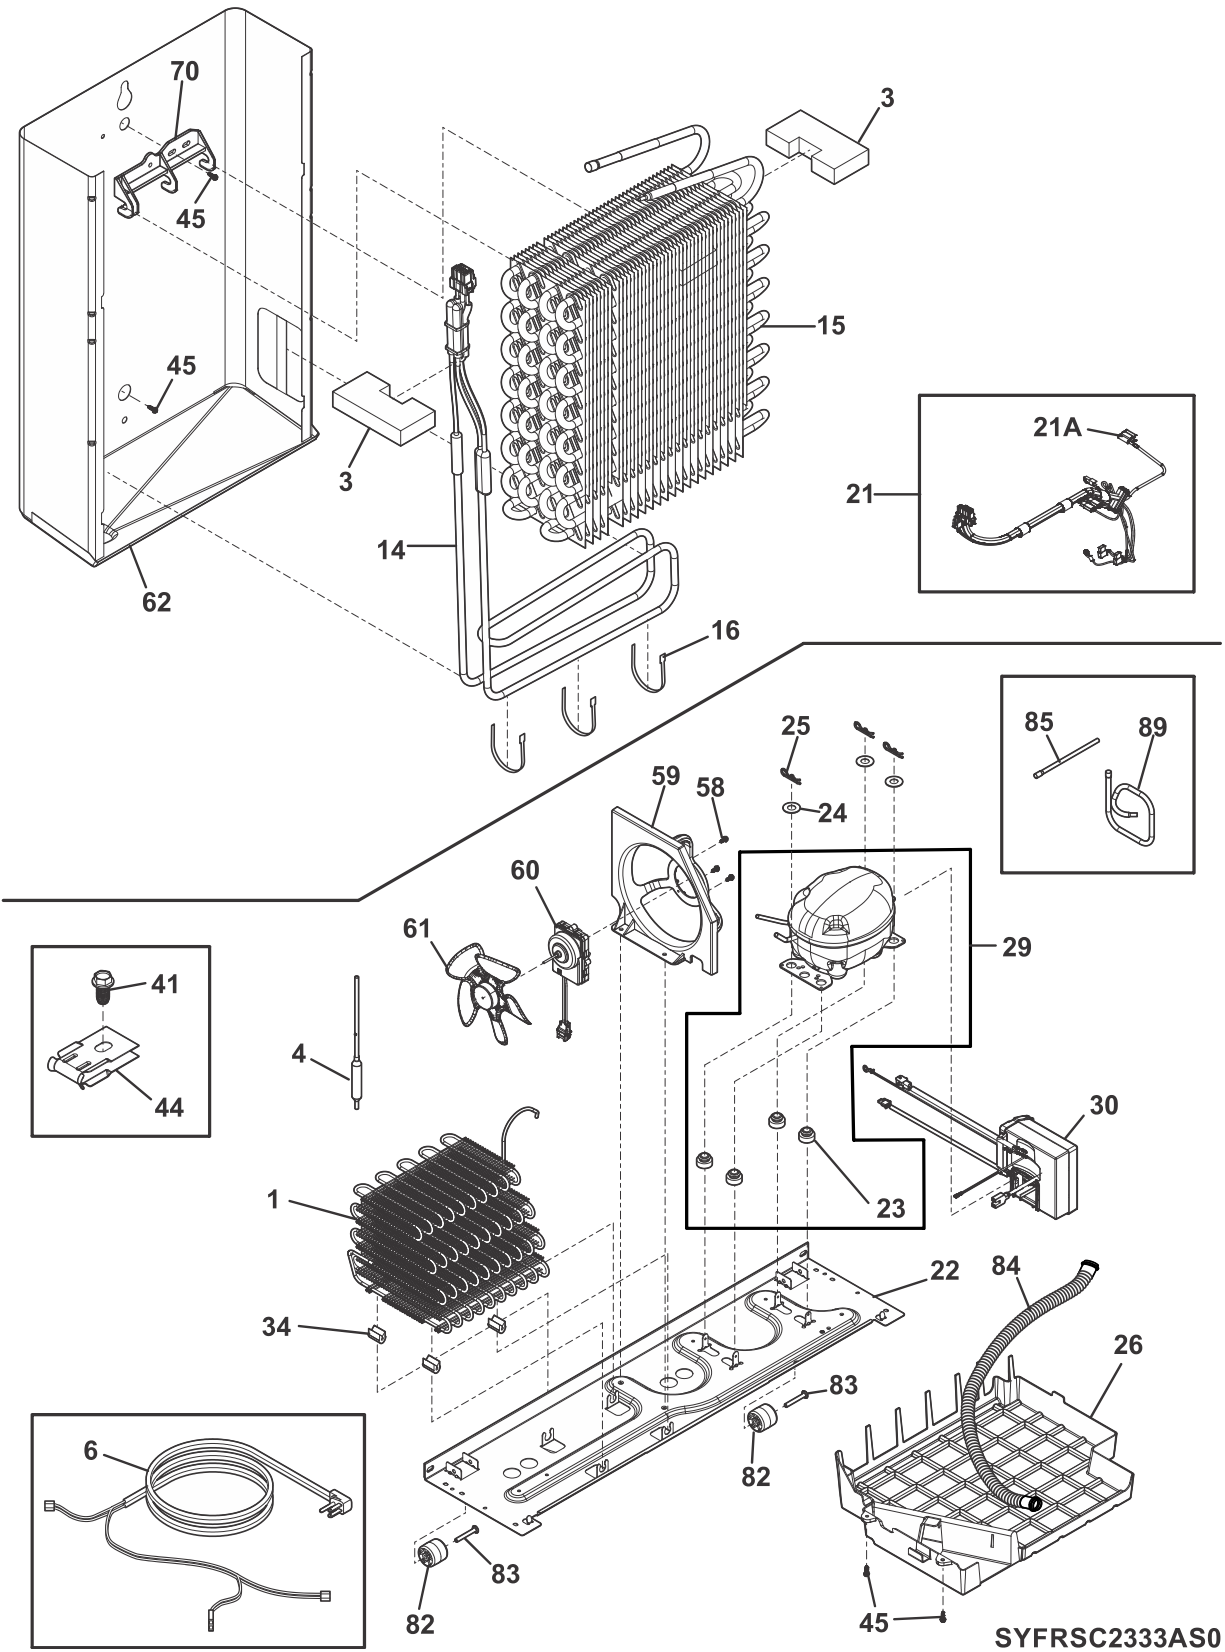

CONTROLS

POS. NO	PART NO.	DESCRIPTION
5	242219302	Fan Blade, evaporator
9	241563601	Bushing-motor mtg
9A	241845301	Bushing-motor mtg
13 #	809069206	Motor, evaporator fan, w/harness
14	215474201	Washer, "slinger", nylon, evap fan shaft
15	242135301	Clip, evap fan motor, evap fan motor
21 #	5304526981	Harness Assembly, low side, DC, evap fan
21A#	5303918645	Thermistor kit, evaporator, w/connector
22	5304526050	Base, support, water filter
23	5304526051	Cover, water filter
24 #	5304524817	Manifold, water filter
25	5304526053	Housing Assembly, water filter, w/drip pad
26	242039702	Screw, shoulder, #10-16, (2)
27	241953901	Screw, quad hilo, #8-18 x 0.50
45	241500303	Screw, hex washer head, 8-18AB x 1/2
81	5304455658	Screw, hx wshr hd sems, 8-15A x 0.625
114	5304525913	Insulation, damper cover
115	241518501	Damper, motorized
116	241518601	Seal-damper, foam
117	5304525914	Cover, damper
137	FPPWFU01	Filter, water, WF-1, frig purepour
149	5304521275	Shroud-evap fan mtg, w/seal
210	5304525915	Housing, air filter
* #	242220119	Tube, water, 97.5", natural, filter base to, secondary valve
* #	242220126	Tube, water, 93.5", brown/tan, valve to filter
*	242200102	Clip, tubing, 90 deg elbow

SYSTEM

SYFRSC2333AS0