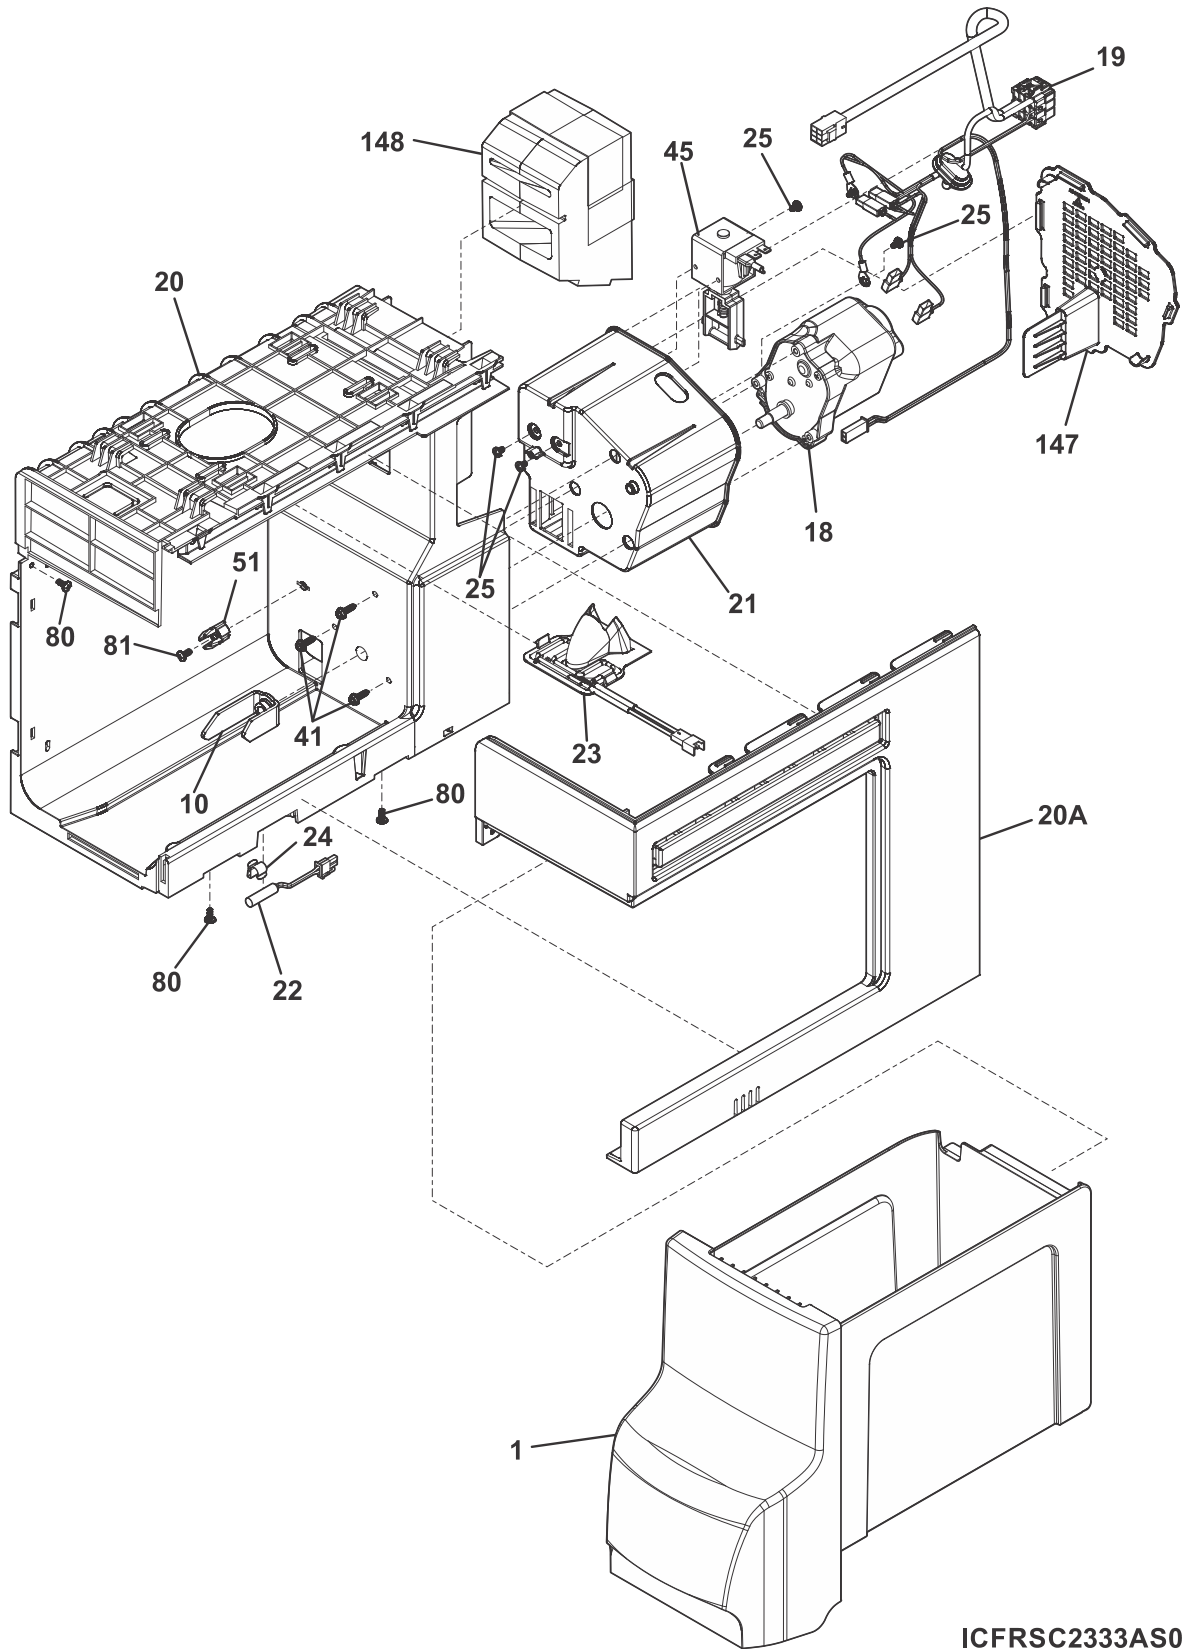

ICE CONTAINER

ICFRSC2333AS0

ICE CONTAINER

POS. NO	PART NO.	DESCRIPTION
1 #	5304527136	Ice Container Assembly, w/moving parts
10	241829002	Drive Bar'
18 #	5304527039	Motor, auger
19 #	5304521770	Harness, Slim twist, ice maker
20	242303501	Housing, Slim ice maker
20A	242303701	Housing, outer cover, slim icemaker
21	242305203	Housing, cover motor, solenoid
22	240597203	Sensor, temperature, 10K, NTC
23	5304504455	Fill Cup, w/heater
24	241519401	Clip, sensor
25	241842101	Screw, 8-32 x 1/4
41	240555005	Screw, hex washer head, 8-32 x 3/8
45 #	241675705	Solenoid, assembly
51	242095501	Pin-anti twist bkt Gen II IM
80	241953902	Screw, quad hilo, #8-18 X 0.380
81	241953908	Screw, quad hilo, #8-18
147	5304504451	Motor, cover
148	5304504447	Duct air, slim icemaker, assembly
*	218515401	Clip, grille/tube, & hinge