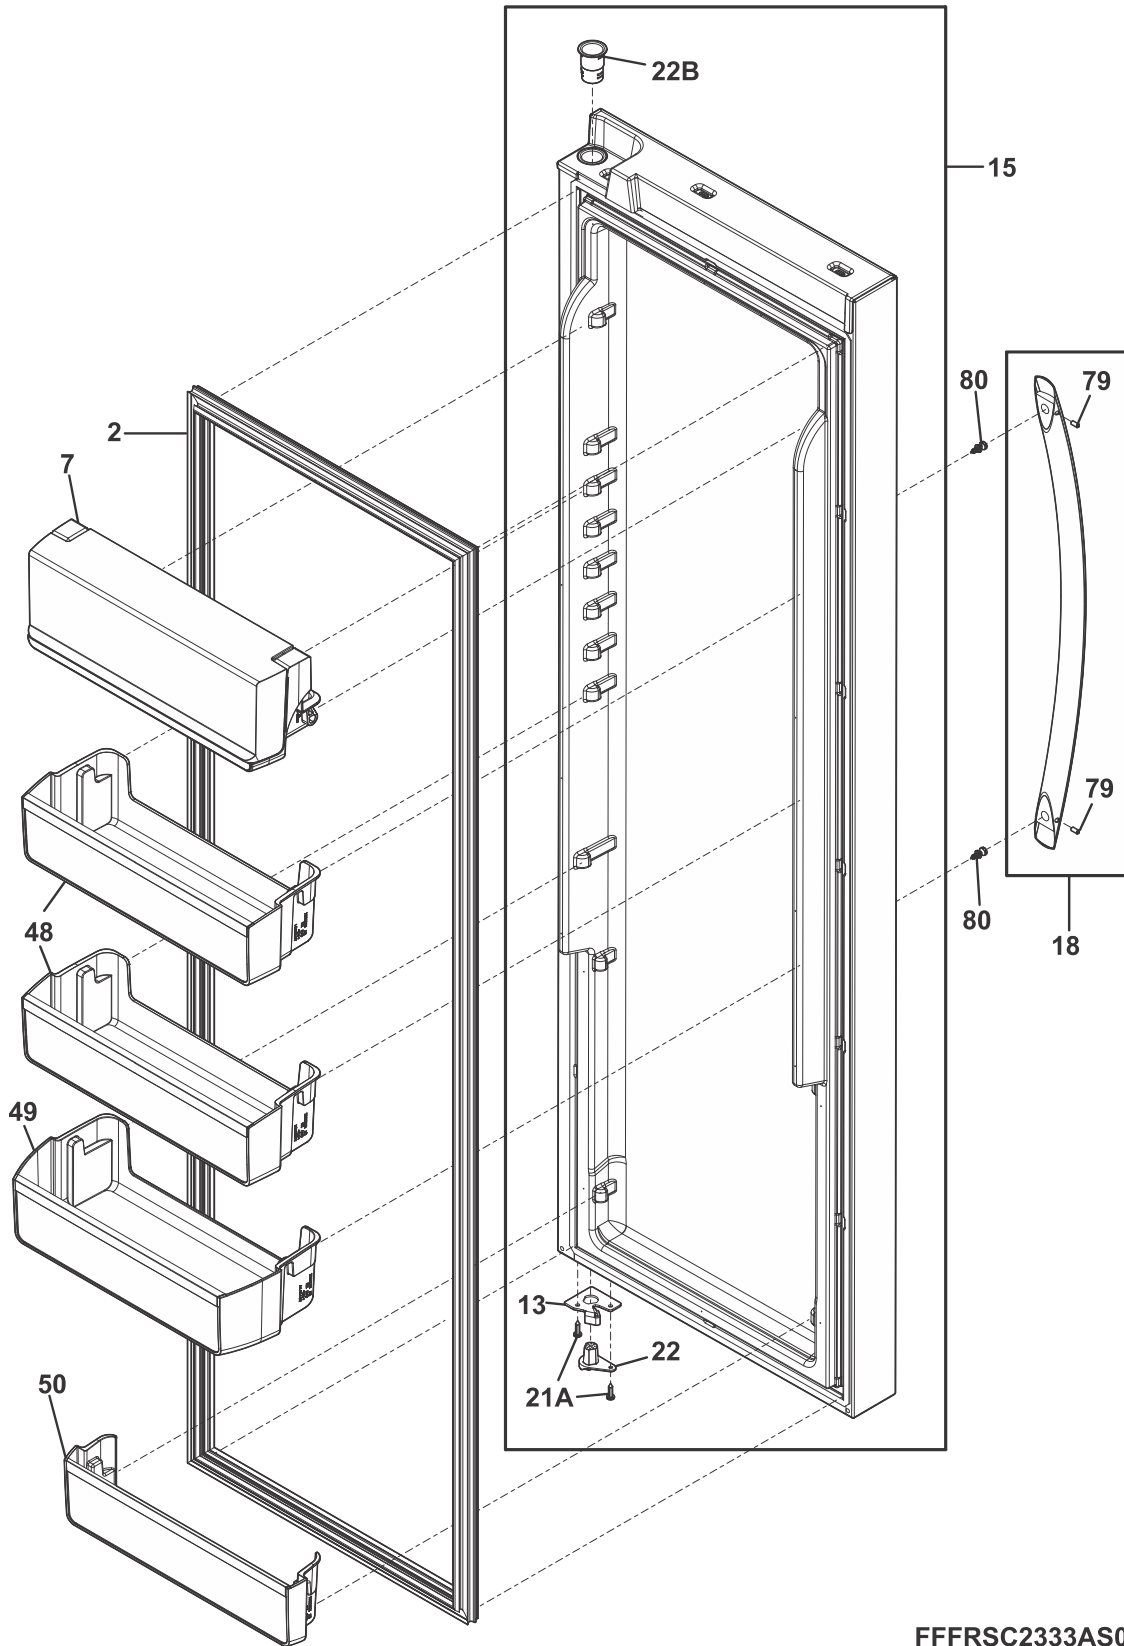

REFRIGERATOR DOOR

FFFRSC2333AS0

REFRIGERATOR DOOR

POS. NO	PART NO.	DESCRIPTION
2 #	241510205	Gasket-refr door, gray, magnetic
7	5304526896	Dairy Compartment, assembly, complete
13	5304527379	Stop, door, black, fresh food
15	5304527285	Door Assembly, fresh food, stainless, complete
18	5304511770	Handle, door, stainless, w/set screws
21A	240442706	Screw, #10-32 x 3/4, zinc
22	5304525924	Bushing, door closer, black
22B	241760403	Bearing, hinge, top
48	5304527150	Bin Assembly, 2 liter, ff door
49	5304527147	Bin Assembly, gallon, ff door
50	5304527148	Bin Assembly, lower, ff door
79	218755407	Screw, set, 10-32 x 0.500
80	218755504	Screw, shoulder, #10-AB, handle mounting