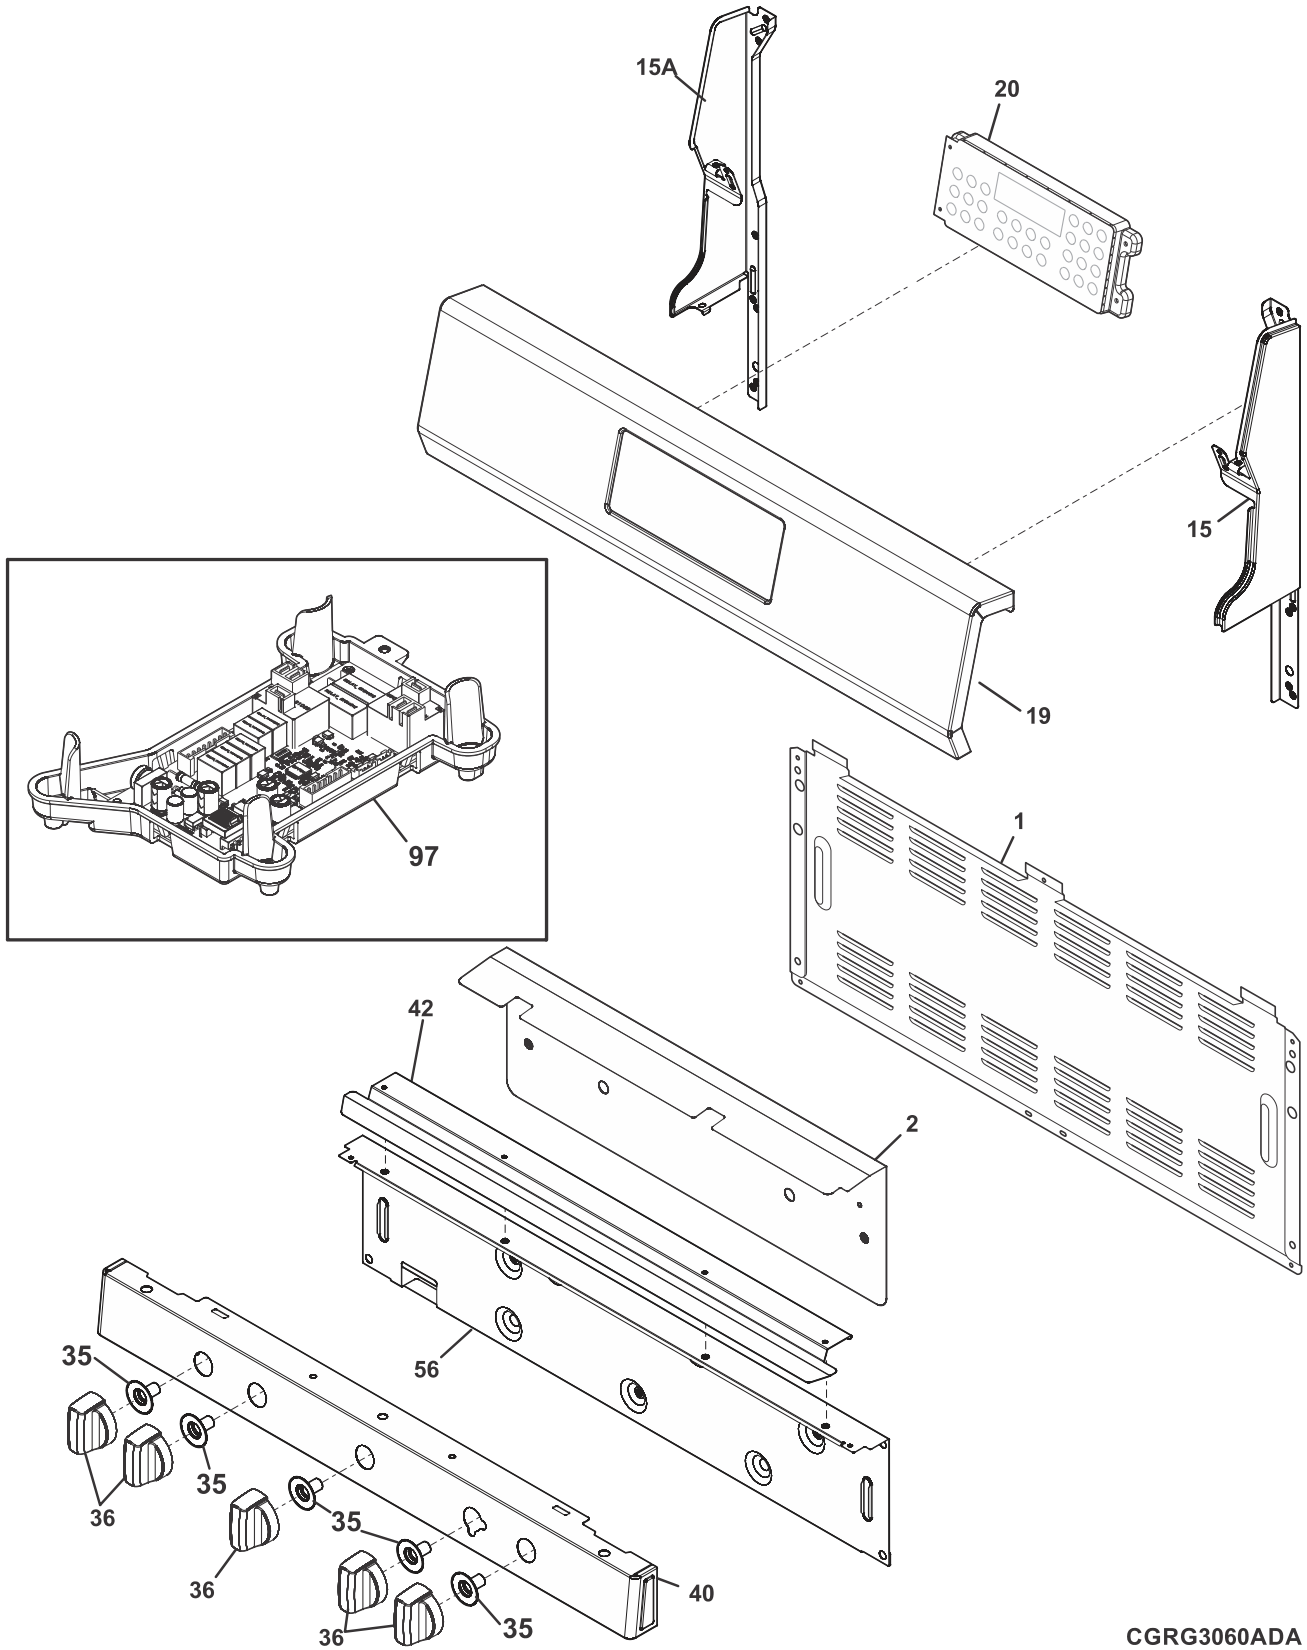

### 30-INCH FREE- STANDING GAS RANGE

Model No.  
GCRG3060A

**BACKGUARD**

**CGRG3060ADA**

**BACKGUARD**

*Model Index:*   **A** GCRG3060A (GCRG3060ADA)  
                           **B** GCRG3060A (GCRG3060AFA)

<b>POS. NO</b>	<b>PART NO.</b>		<b>DESCRIPTION</b>
1	316281802	A B	Shield, backguard, rear wall
2	5304508980	A B	Shield, backguard, inner
15	5304493644	A B	Cap, end, black, RH
15A	5304493646	A B	Cap, end, black, LH
19	5304509142	A -	Panel, backguard, black stainless
19	5304509890	- B	Panel, backguard, stainless
20 #	5304523299	A B	Control, electronic, voltron
35	316354300	A B	Shield, heat, knob
36	5304509240	A -	Knob, top valve, black stainless
36	5304509929	- B	Knob, top valve, stainless
40	316606127	A -	Panel-manifold, black stainless
40	316606126	- B	Panel-manifold, stainless
42	808754601	A B	Deflector, backguard
56	316230708	A B	Shield, backguard, inner
97 #	5304516862	A B	Board, pc, oven relay
* #	5304523296	A B	Harness, communication
* #	5304522013	A B	Harness, OVC3
*	316457000	A B	Retainer, wire, p-lock, stick on
*	316021105	A B	Screw, hex head cup pt, 8-18 x 0.375, black
*	316021108	A B	Screw, cup pt, 8-18 x 0.375, chrome
*	316021109	A B	Screw, 8-18 x 0.5, chrome
*	316089500	A B	Screw, 10-16 x .486