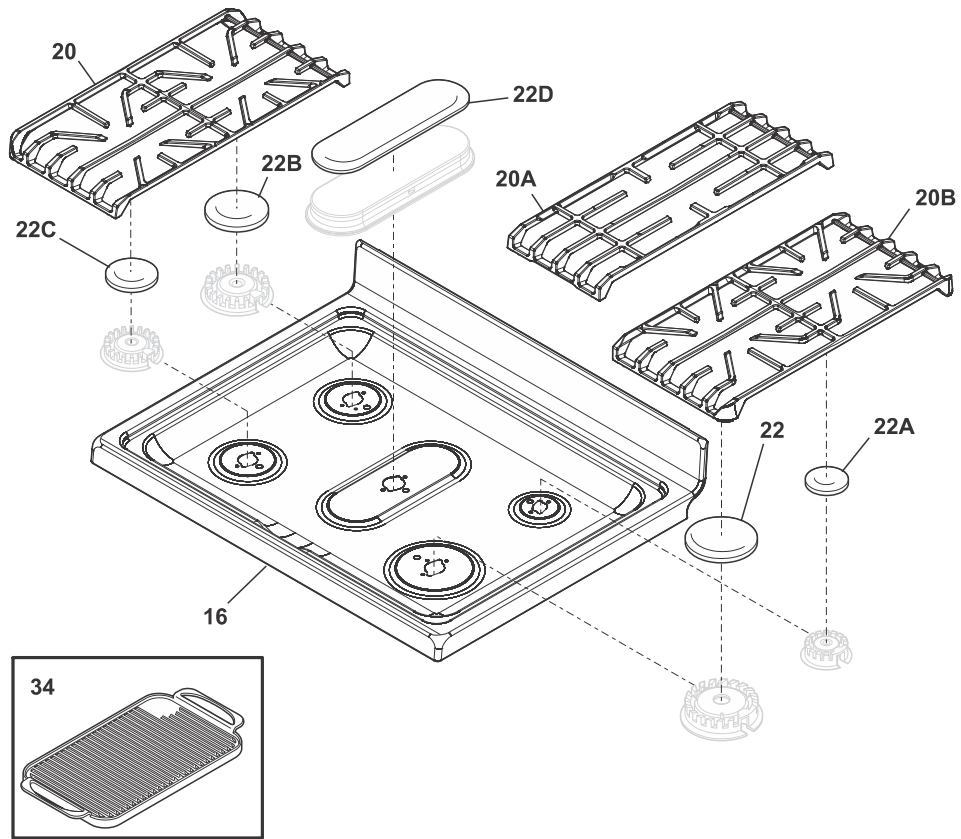

TOP/DRAWER

TFGGF3047TFB

TOP/DRAWER

Model Index: **A** GCRG3060A (GCRG3060ADA)
                          B GCRG3060A (GCRG3060AFA)

POS. NO	PART NO.		DESCRIPTION
1	316408706	A B	Drawer, utility
2	5304511880	A B	Liner, drawer
4	5304517133	A -	Panel, drawer, black stainless
4	5304517477	- B	Panel, drawer, stainless
11	5304517906	A B	Bracket, rear support, (2)
13	5304517905	A B	Glide, drawer, black, RH inner
13A	5304517903	A B	Glide, drawer, black, LH inner
14	5304517904	A B	Glide, drawer, black, RH outer
14A	5304517902	A B	Glide, drawer, black, LH outer
16	316610014	A B	Main Top, black
20	808754701	A B	Grate, black, LH
20A	808754801	A B	Grate, black, center
20B	808754702	A B	Grate, black, RH
22	316262104	A B	Cap, 17K burner, black
22A	316261704	A B	Cap, 5K burner, matte, black
22B	316262004	A B	Cap, 14K burner, matte, black
22C	316261804	A B	Cap, 9.5K burner, matte, black
22D	316559604	A B	Cap, 9.5K burner, black, oval
34	5304495353	A B	Griddle
39	316554009	A -	Handle, door/drawer, black stainless, w/spacers
39	316554008	- B	Handle, door/drawer, stainless
60	5303288572	A B	Screw-handle mtg
*	316021105	A B	Screw, hex head cup pt, 8-18 x 0.375, black
*	316021108	A B	Screw, cup pt, 8-18 x 0.375, chrome
*	316021109	A B	Screw, 8-18 x 0.5, chrome
*	316089500	A B	Screw, 10-16 x .486