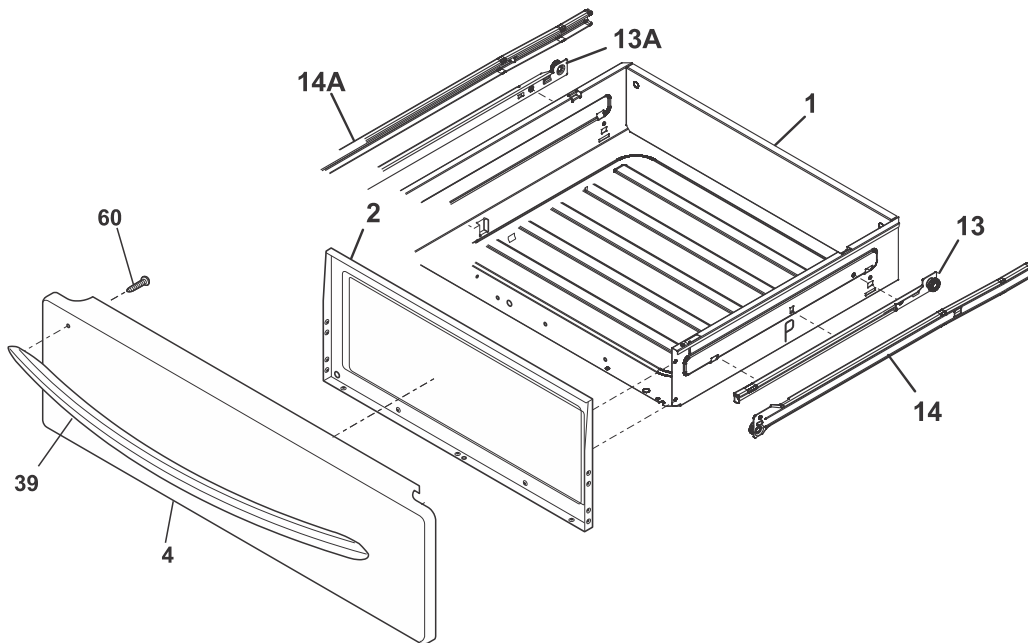

TOP/DRAWER

TFGGF3047TFB

TOP/DRAWER

Model Index: **A** GCRG3060A (GCRG3060ADA)
                          B GCRG3060A (GCRG3060AFA)

POS. NO	PART NO.		DESCRIPTION
1	316408706	A B	Drawer, utility
2	5304511880	A B	Liner, drawer
4	5304517133	A -	Panel, drawer, black stainless
4	5304517477	- B	Panel, drawer, stainless
11	5304517906	A B	Bracket, rear support, (2)
13	5304517905	A B	Glide, drawer, black, RH inner
13A	5304517903	A B	Glide, drawer, black, LH inner
14	5304517904	A B	Glide, drawer, black, RH outer
14A	5304517902	A B	Glide, drawer, black, LH outer
16	316610014	A B	Main Top, black
20	808754701	A B	Grate, black, LH
20A	808754801	A B	Grate, black, center
20B	808754702	A B	Grate, black, RH
22	316262104	A B	Cap, 17K burner, black
22A	316261704	A B	Cap, 5K burner, matte, black
22B	316262004	A B	Cap, 14K burner, matte, black
22C	316261804	A B	Cap, 9.5K burner, matte, black
22D	316559604	A B	Cap, 9.5K burner, black, oval
34	5304495353	A B	Griddle
39	316554009	A -	Handle, door/drawer, black stainless, w/spacers
39	316554008	- B	Handle, door/drawer, stainless
60	5303288572	A B	Screw-handle mtg
*	316021105	A B	Screw, hex head cup pt, 8-18 x 0.375, black
*	316021108	A B	Screw, cup pt, 8-18 x 0.375, chrome
*	316021109	A B	Screw, 8-18 x 0.5, chrome
*	316089500	A B	Screw, 10-16 x .486