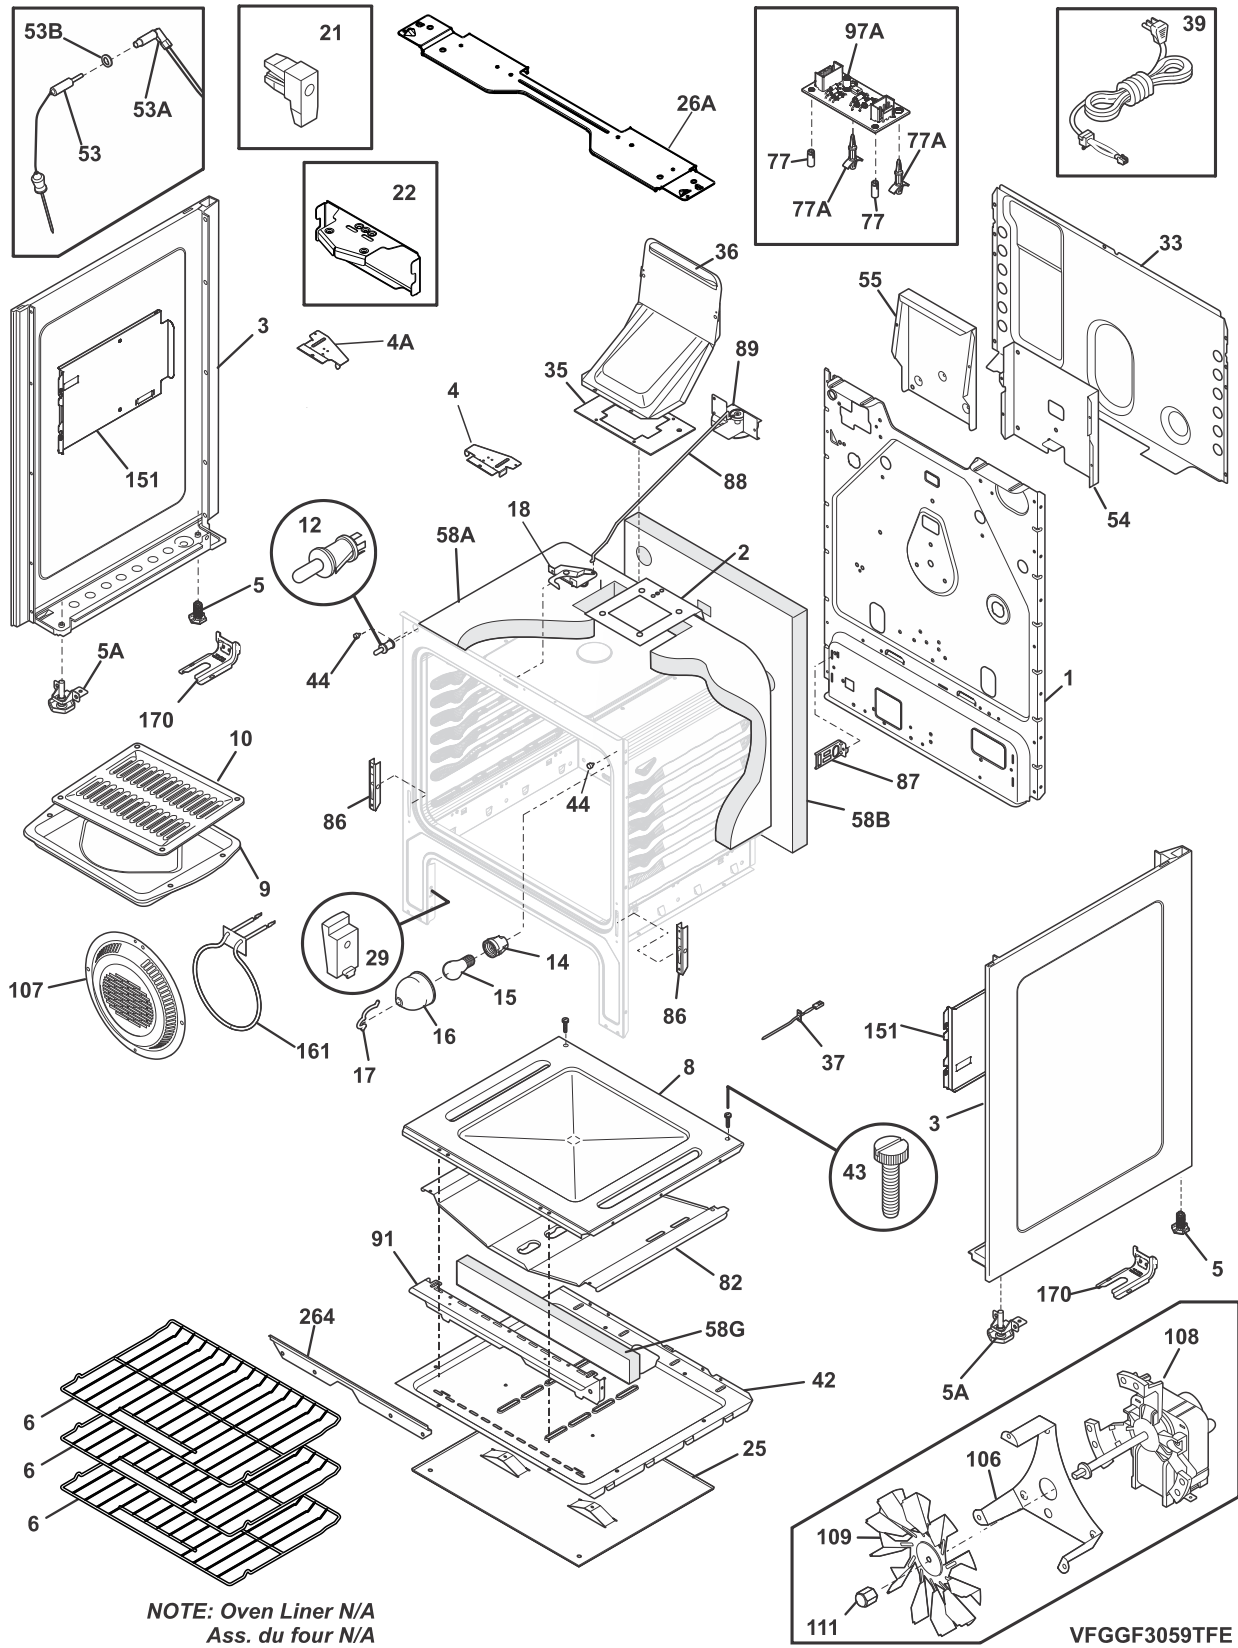

BODY

NOTE: Oven Liner N/A
Ass. du four N/A

VFGGF3059TFE

BODY

Model Index: **A** GCRG3060A (GCRG3060ADA)
B GCRG3060A (GCRG3060AFA)

POS. NO	PART NO.		DESCRIPTION
1	316401608	A B	Back, main
*	316089500	A B	Screw, 10-16 x .486
2	316437100	A B	Brace, oven top
3	316400136	A B	Panel, bodyside, black, RH
3	316400137	A B	Panel, bodyside, black, LH
4	316605400	A B	Bracket-maintop, RH
4A	316605401	A B	Bracket-maintop, LH
5	316272900	A B	Screw, leveling, plastic, rear, (2)
5A	5304509869	A B	Leveling Leg Assy, metal, front, (2), bracket & leg
*	316021132	A B	Screw, 8-18 X 11/16, black, (3)
6	316498003	A B	Rack, oven
8	316400603	A B	Panel, oven bottom
9	316081900	- -	Pan, broilerOPTIONAL ACCESSORY
10	316082000	- -	Insert, broiler panOPTIONAL ACCESSORY
12	316445500	A B	Switch, oven light, door frame
14	316116400	A B	Receptacle, oven light
15	316538901	A B	Lamp, oven light
16	318406100	A B	Lens, oven light, glass
17	316087500	A B	Retainer, lens
18 #	316405800	A B	Latch Assembly, oven door
*	5303285179	A B	Screw, wafer head, 8-32T x 0.500, black, 44*
21	316408000	A B	Clip, bodyside
22	316286300	A B	Bracket-bodyside, (2)
25	316406200	A B	Shield, heat, lower
26A	316498200	A B	Bracket-support, chassis, aluminum
33	316402500	A B	Shield, rear wall
35	316542102	A B	Gasket-flue
36	316208901	A B	Flue
37 #	316490000	A B	Probe, oven temp
39 #	5304509199	A B	Cord, electric power, black
*	316001003	A B	Screw, ground wire
*	316418901	A B	Screw, trilobe, 10-32 x 5/16", black
42	316400700	A B	Shield, wool, lower
43	3131732	A B	Screw, 8-18 x 1.438, oven bottom
44	316517600	A B	Bumper, front, main
53 #	5304516490	A B	Probe, meat, black
53A#	5304516901	A B	Receptacle, meat probe
53B	316247700	A B	Nut, mounting
53B*	316534100	A B	Washer, flat, meat probe
54	5304512756	A B	Shield, igniter heat
*	316260800	A B	Screw-shoulder, w/shoulder, #8-18 x 1/2"
55	5304510473	A B	Shield, flue
58A	316403700	A B	Insulation, oven wrapper
58B	316403600	A B	Insulation, oven back
58G	08067973	A B	Insulation, main front
77	316247900	A B	Spacer, power board
*	5303289910	A B	Screw, truss sqdr, 8A x 1", 62*
77A	316114100	A B	Spacer
82	316400801	A B	Shield, bake burner