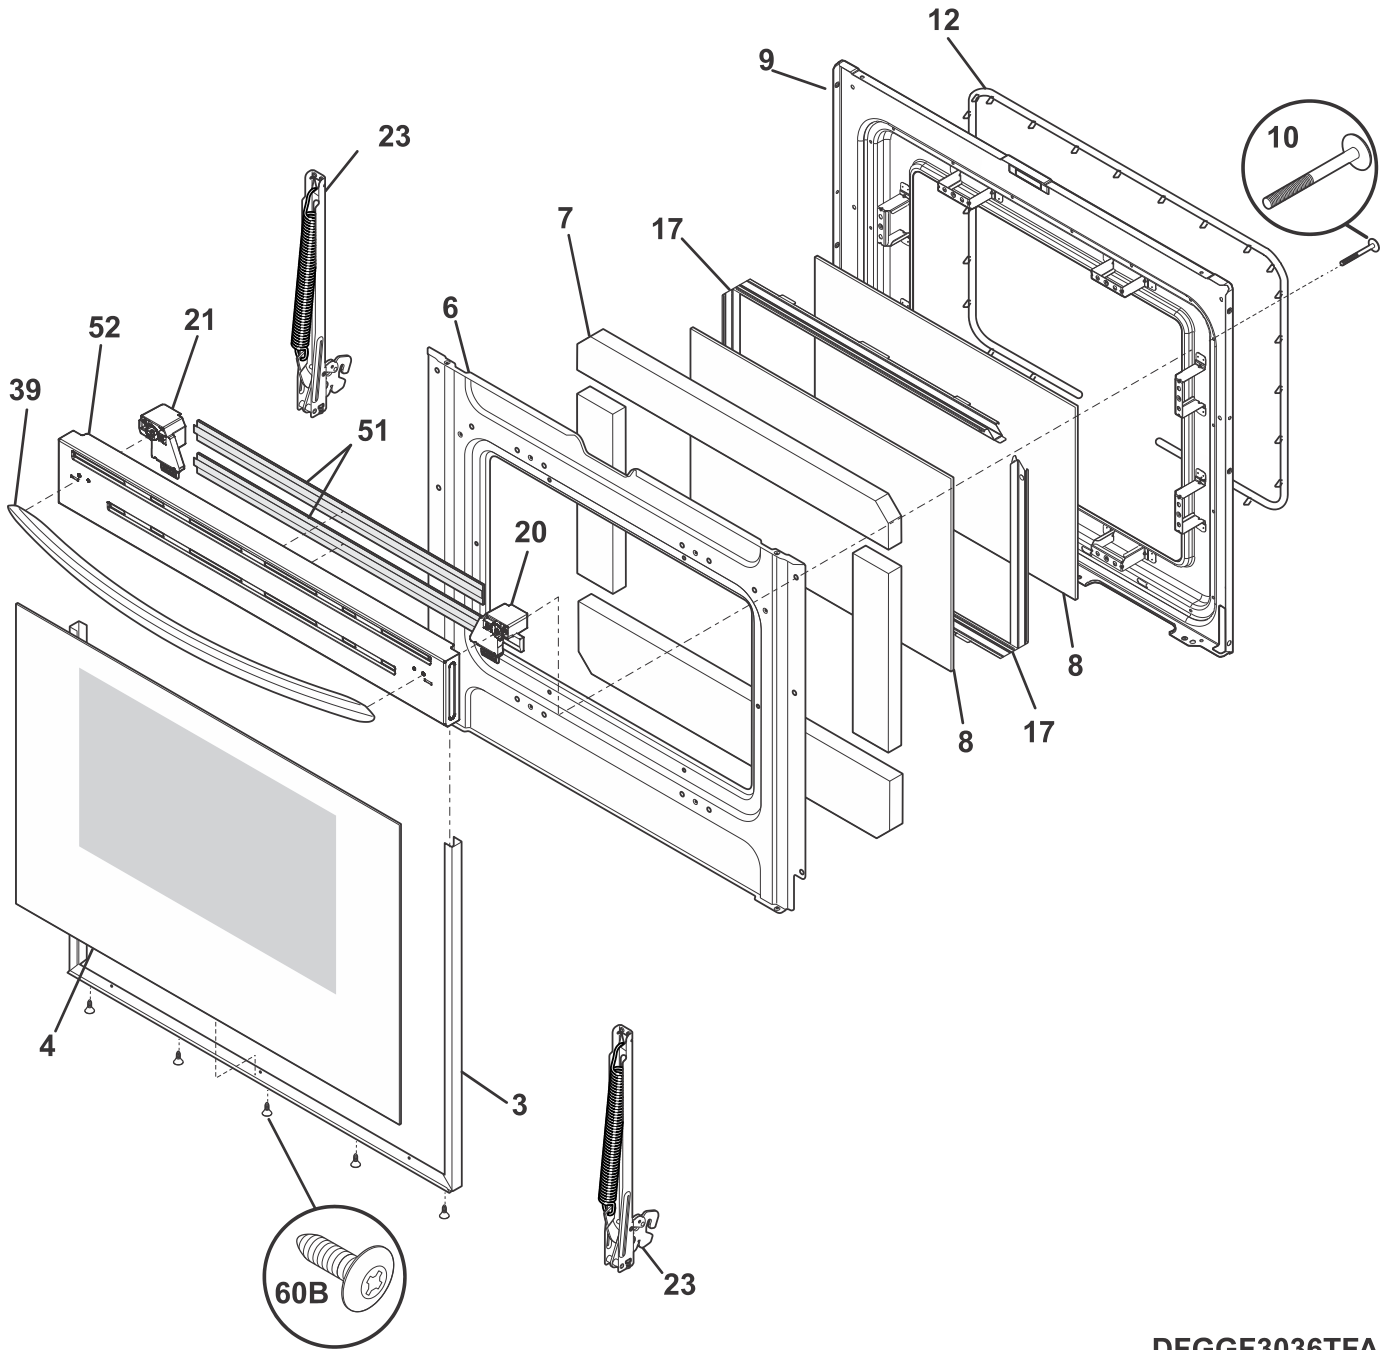

DOOR

DFGGF3036TFA

DOOR

Model Index: **A** GCRG3060A (GCRG3060ADA)
                          B GCRG3060A (GCRG3060AFA)

POS. NO	PART NO.		DESCRIPTION
3	5303935378	A B	Trim kit-door, 3 sided, black, w/tape
4	316355501	A B	Glass Assembly, door, black, outer, w/foil
6	316402315	A B	Shield, wool
7	316403900	A B	Insulation, oven door
8	316117502	A B	Glass, oven door, heat barrier, inner, HRC2
9	316423814	A B	Liner, oven door
10	316513301	A -	Screw, handle mtg, 10-24 x 2.188, (2)
10	316439505	- B	Screw, handle mtg., #10-24 x 2, (2)
12	5304498835	A B	Seal, oven door
17	5304504811	A B	Spacer, glass
20	316353004	A B	Spacer, door, RH
20A	316353005	A B	Spacer, door, LH
23	5304521043	A B	Hinge, door, orange, dual spring
23*	316418900	A B	Screw, sims lp, #8-32 x 5/16", black
39	316554009	A -	Handle, door/drawer, black stainless, w/spacers
39	316554008	- B	Handle, door/drawer, stainless
39*	5303288572	A B	Screw-handle mtg
51	316355300	A B	Insulation, door, top cap
52	5304516889	A -	Trim, door cap, black stainless, upper
52	5304518010	- B	Cap, door trim, stainless
60B	316021109	A B	Screw, 8-18 x 0.5, chrome
*	316483102	A B	Label, anti-tip
*	316021105	A B	Screw, hex head cup pt, 8-18 x 0.375, black
*	316021108	A B	Screw, cup pt, 8-18 x 0.375, chrome