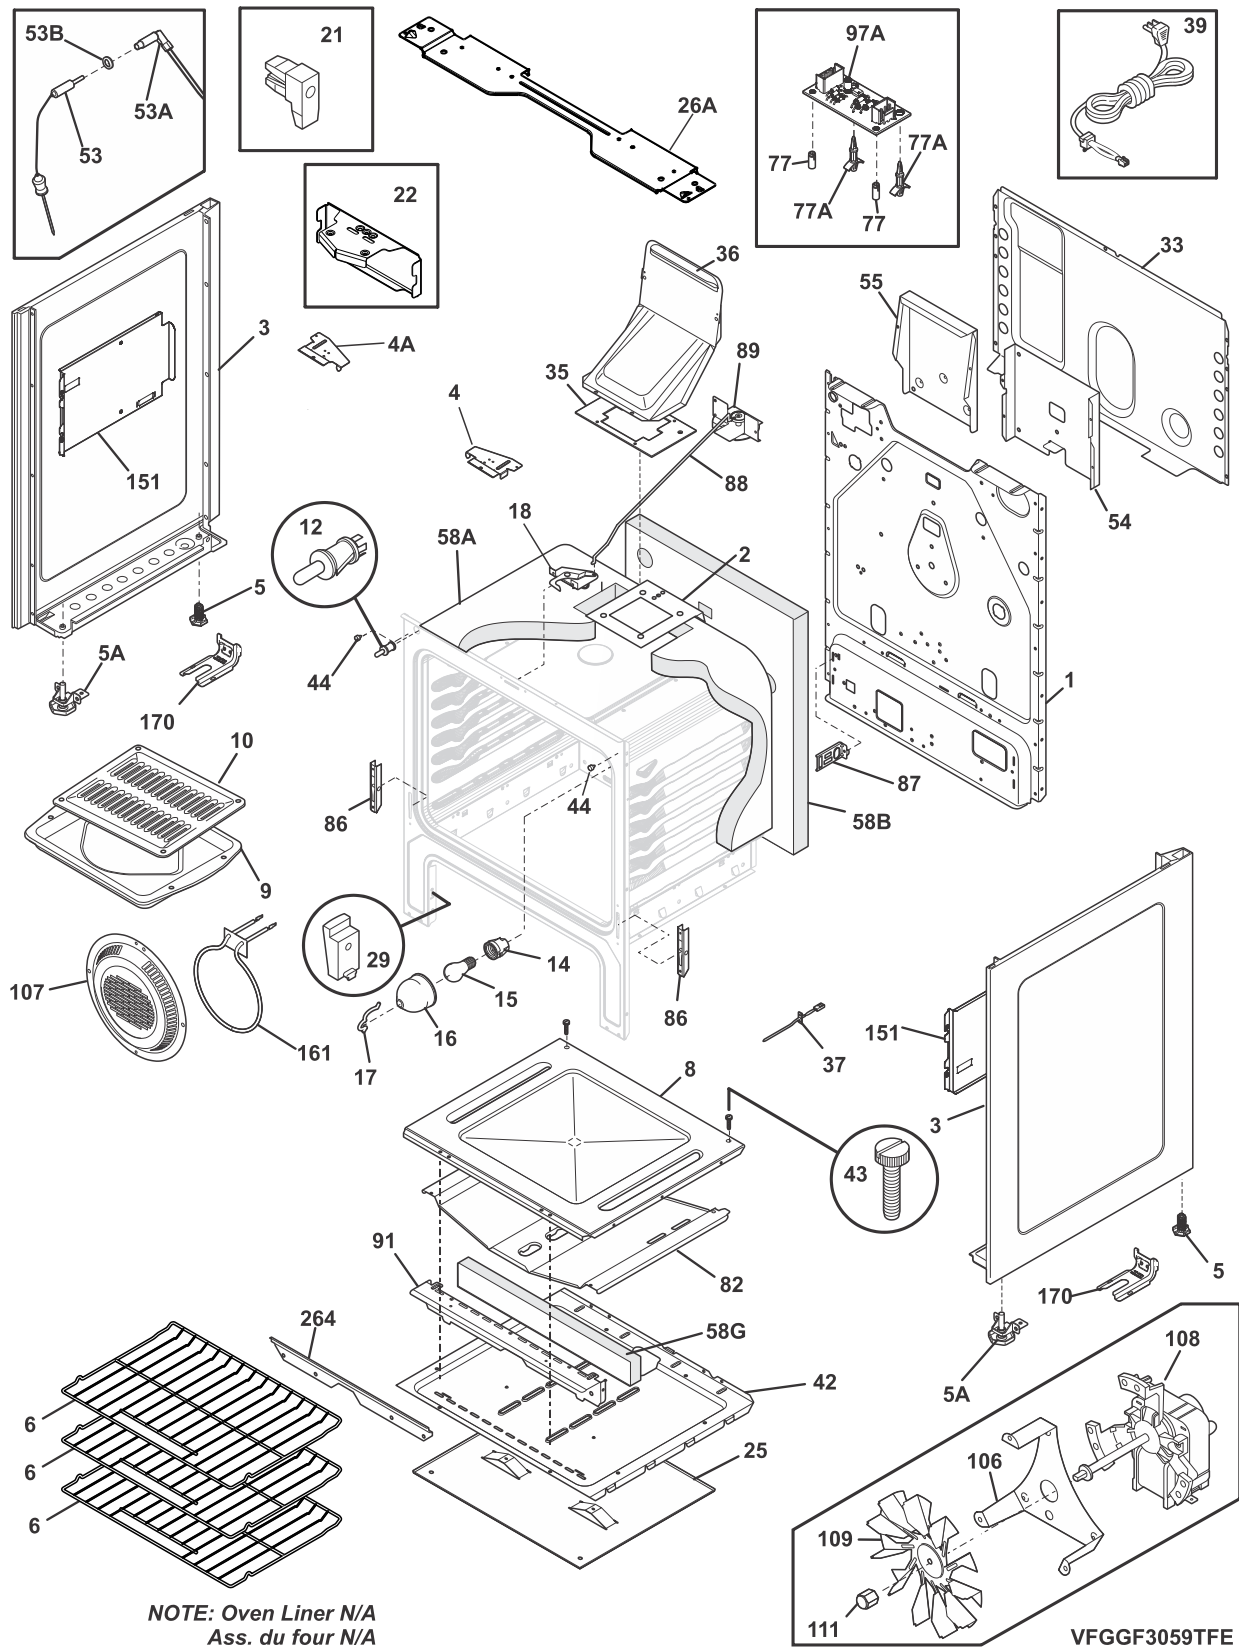

BODY

Model Index: **A** GCRG3060A (GCRG3060ADA)
B GCRG3060A (GCRG3060AFA)

POS. NO	PART NO.		DESCRIPTION
1	316401608	A B	Back, main
*	316089500	A B	Screw, 10-16 x .486
2	316437100	A B	Brace, oven top
3	316400136	A B	Panel, bodyside, black, RH
3	316400137	A B	Panel, bodyside, black, LH
4	316605400	A B	Bracket-maintop, RH
4A	316605401	A B	Bracket-maintop, LH
5	316272900	A B	Screw, leveling, plastic, rear, (2)
5A	5304509869	A B	Leveling Leg Assy, metal, front, (2), bracket & leg
*	316021132	A B	Screw, 8-18 X 11/16, black, (3)
6	316498003	A B	Rack, oven
8	316400603	A B	Panel, oven bottom
9	316081900	- -	Pan, broilerOPTIONAL ACCESSORY
10	316082000	- -	Insert, broiler panOPTIONAL ACCESSORY
12	316445500	A B	Switch, oven light, door frame
14	316116400	A B	Receptacle, oven light
15	316538901	A B	Lamp, oven light
16	318406100	A B	Lens, oven light, glass
17	316087500	A B	Retainer, lens
18 #	316405800	A B	Latch Assembly, oven door
*	5303285179	A B	Screw, wafer head, 8-32T x 0.500, black, 44*
21	316408000	A B	Clip, bodyside
22	316286300	A B	Bracket-bodyside, (2)
25	316406200	A B	Shield, heat, lower
26A	316498200	A B	Bracket-support, chassis, aluminum
33	316402500	A B	Shield, rear wall
35	316542102	A B	Gasket-flue
36	316208901	A B	Flue
37 #	316490000	A B	Probe, oven temp
39 #	5304509199	A B	Cord, electric power, black
*	316001003	A B	Screw, ground wire
*	316418901	A B	Screw, trilobe, 10-32 x 5/16", black
42	316400700	A B	Shield, wool, lower
43	3131732	A B	Screw, 8-18 x 1.438, oven bottom
44	316517600	A B	Bumper, front, main
53 #	5304516490	A B	Probe, meat, black
53A#	5304516901	A B	Receptacle, meat probe
53B	316247700	A B	Nut, mounting
53B*	316534100	A B	Washer, flat, meat probe
54	5304512756	A B	Shield, igniter heat
*	316260800	A B	Screw-shoulder, w/shoulder, #8-18 x 1/2"
55	5304510473	A B	Shield, flue
58A	316403700	A B	Insulation, oven wrapper
58B	316403600	A B	Insulation, oven back
58G	08067973	A B	Insulation, main front
77	316247900	A B	Spacer, power board
*	5303289910	A B	Screw, truss sqdr, 8A x 1", 62*
77A	316114100	A B	Spacer
82	316400801	A B	Shield, bake burner

BODY