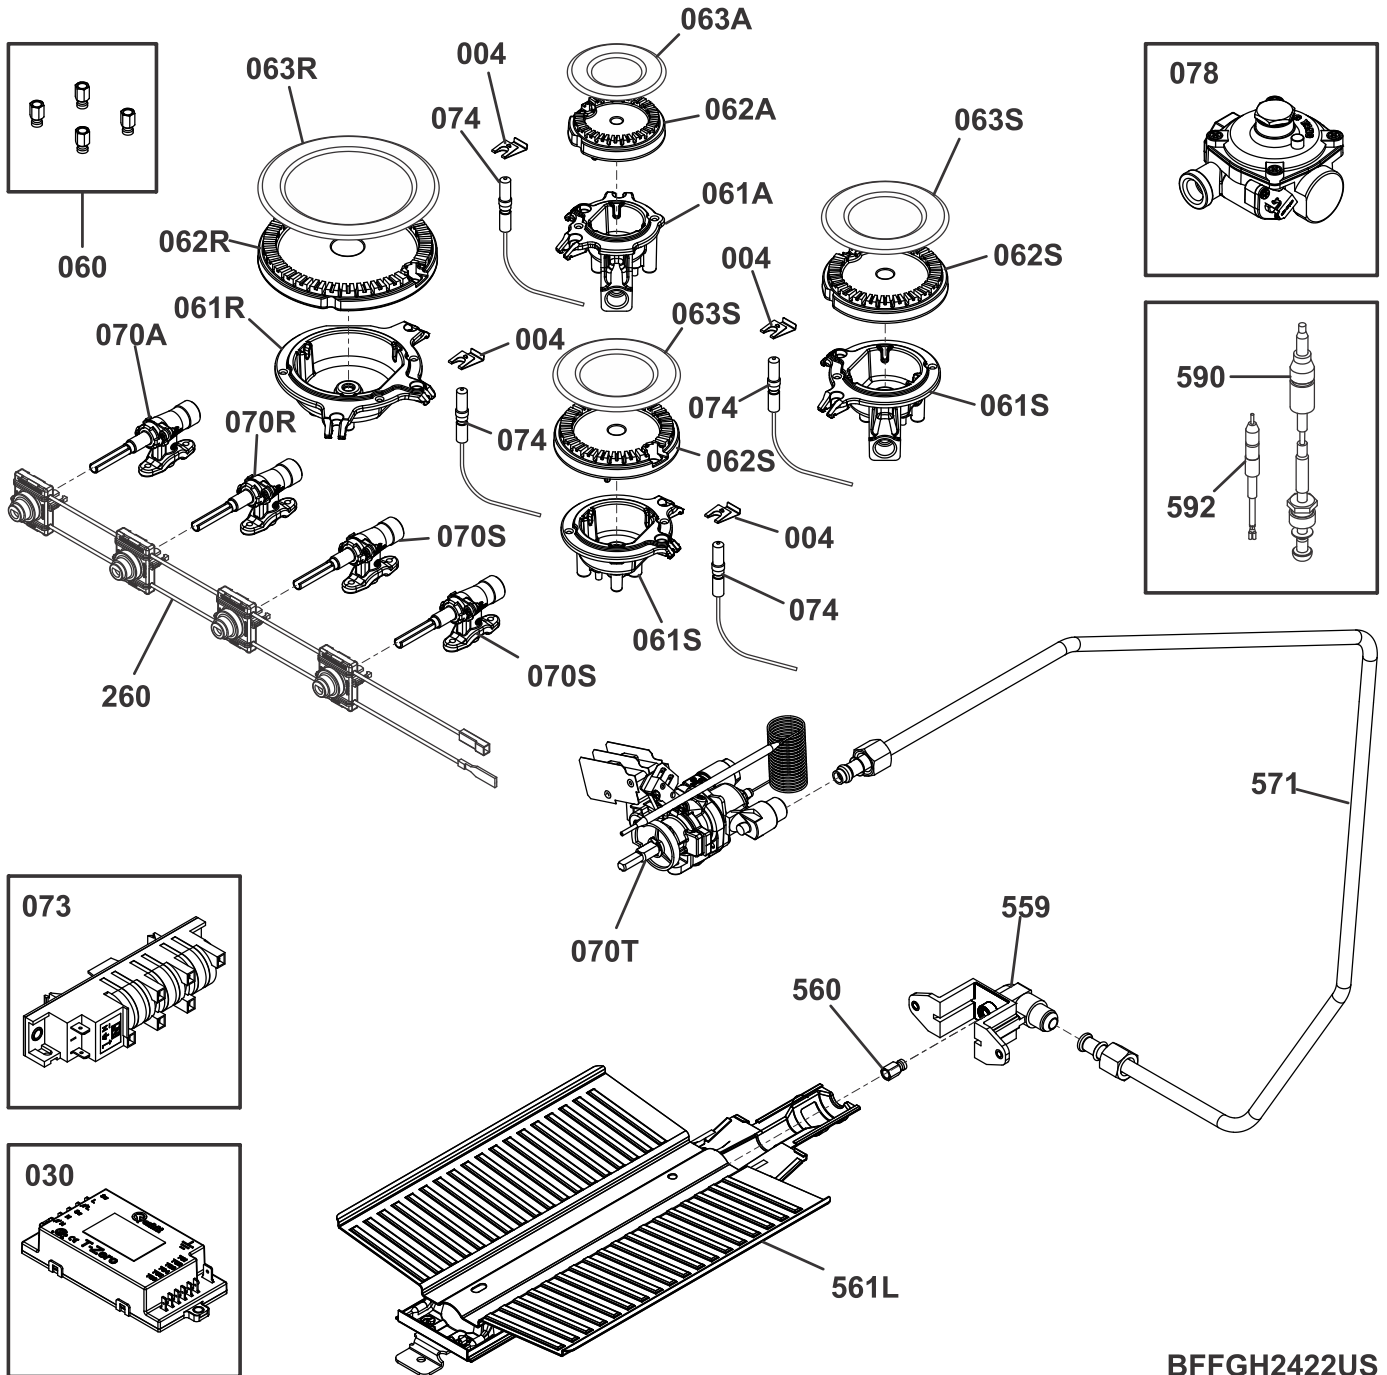

BACKGUARD

POS. NO	PART NO.	DESCRIPTION
200	A14176501	Knob, top valve, white
200T	A14177901	Knob, oven control, white
204	A00196002	Bezel, knob indicator, white
206	354302903	Spring, knob
210	342840439	Panel, control, white
212	342610701	Support, control panel
220#	A02169804	PC Board, assembly, user interface
228	342557313	Knob, user interface, white
242#	318369502	Lamp, indicator
243	318044511	Lens, indicator light
262#	A03134601	Switch, oven lamp, white

BURNER

BFFGH2422US