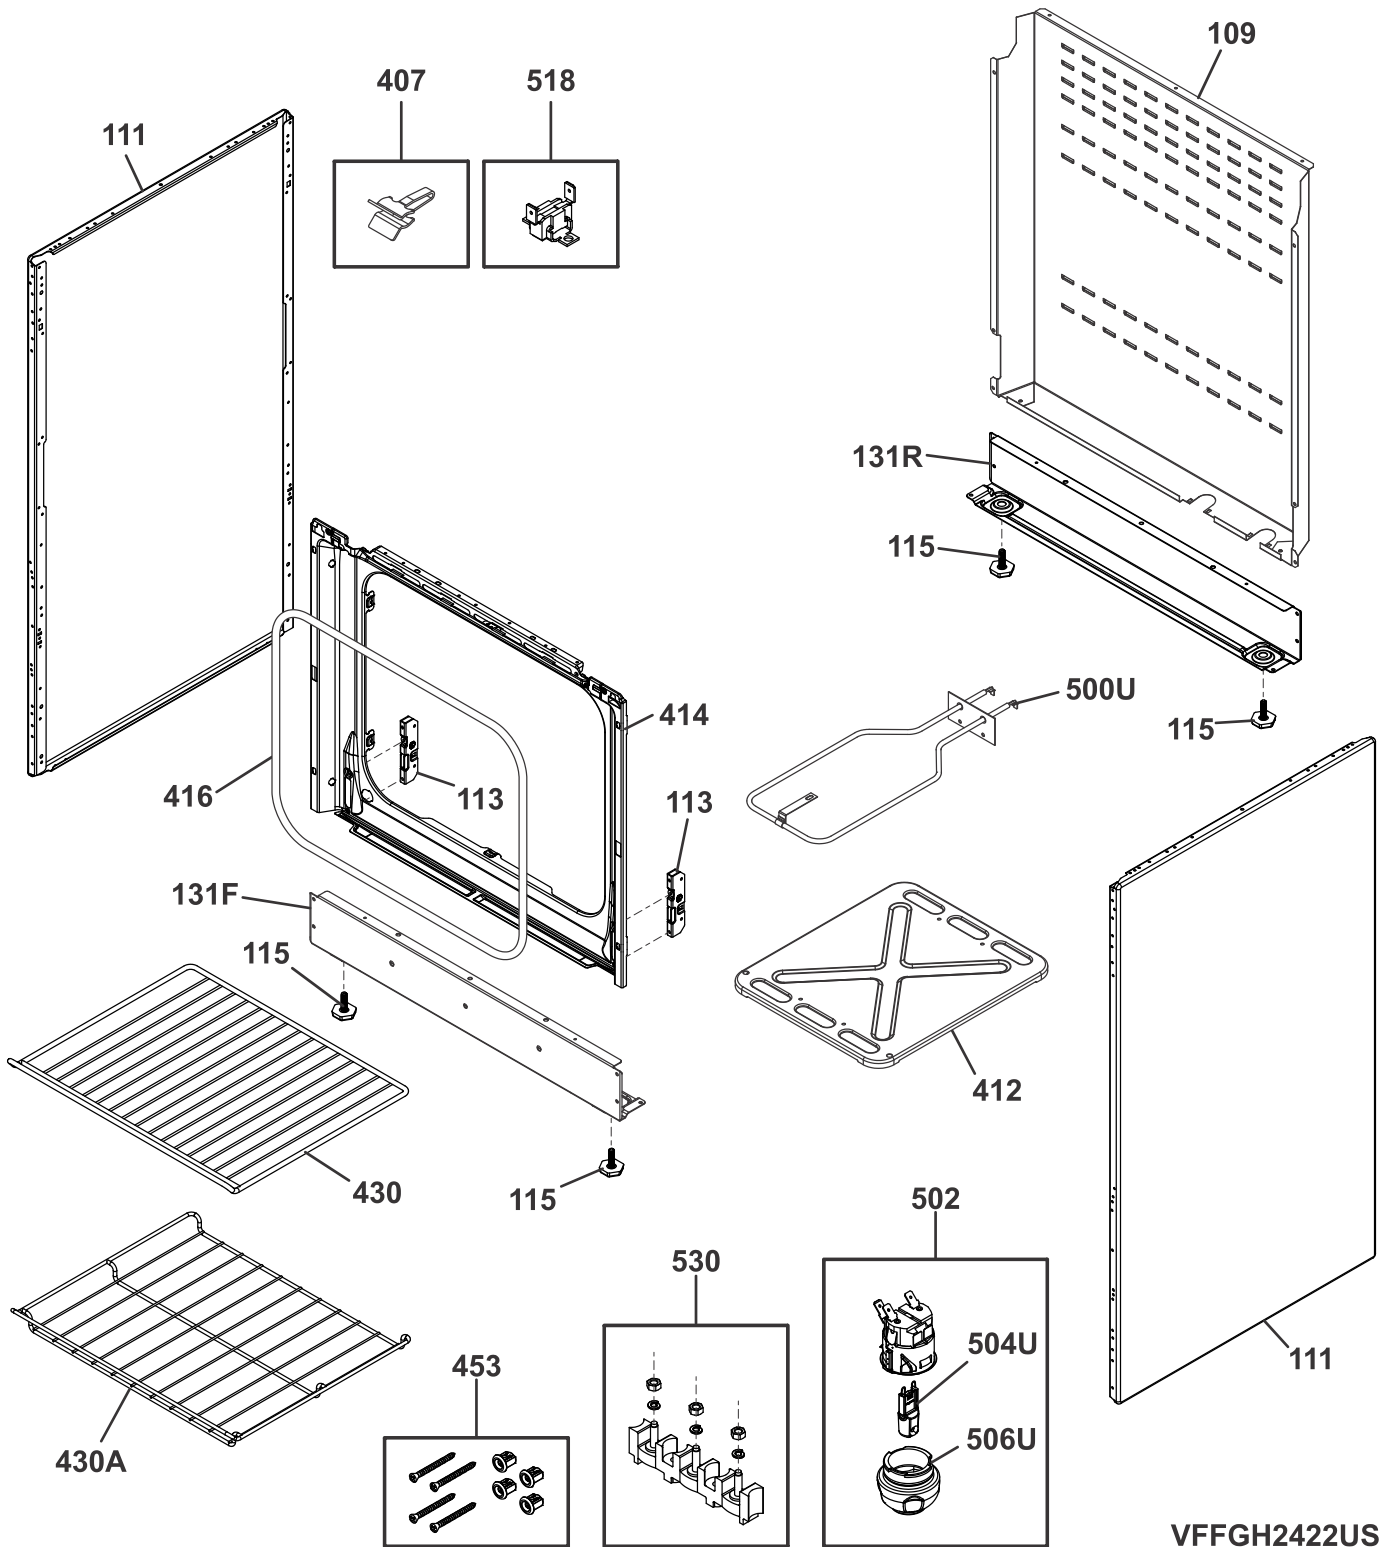

Frigidaire

P.O. BOX 8020
CHARLOTTE, NC 28262

Publication No.
5995717492
19/09/16
(EN/SERVICE/ECL)
377

24-INCH FREE STANDING GAS RANGE

Model No.
FFGH2422U

BACKGUARD

BACKGUARD

POS. NO	PART NO.	DESCRIPTION
200	A14176501	Knob, top valve, white
200T	A14177901	Knob, oven control, white
204	A00196002	Bezel, knob indicator, white
206	354302903	Spring, knob
210	342840439	Panel, control, white
212	342610701	Support, control panel
220#	A02169804	PC Board, assembly, user interface
228	342557313	Knob, user interface, white
242#	318369502	Lamp, indicator
243	318044511	Lens, indicator light
262#	A03134601	Switch, oven lamp, white

BODY

BODY

POS. NO	PART NO.	DESCRIPTION
109	A14125903	Panel, oven back
111	A02114902	Panel, side, white
113	A05102101	Receptacle, hinge, door
115	A02244101	Foot, cabinet, adjustable
131F	A02827002	Toe Plate, front, white
131R	A02827004	Panel, filler, lower rear
407	354313201	Clip, bulb, oven thermostat
412	353201123	Cover, oven bottom
414	342397603	Frame, oven front
416	357732201	Seal, oven door
430	354659502	Rack, oven, 422.8x347mm
430A	A15915601	Rack, oven, 423x348.8mm
453	5029303600	Kit, bushing, (4 pcs), w/screws
500U	A10620302	Element, heating, upper, 1000W, 120V
502#	808769006	Lamp Assembly, oven, G9 bulb, 25W, 120V, w/receptacle
504U	808564103	BULB, oven lamp, G9, 25W, 120V
506U	808769001	Cover, lamp, glass, top
518#	330208111	Thermostat, protection, overheating
530#	405538919	Kit, terminal block
* #	A03781401	Power Cord, electric servic
*	342176001	Support, corner