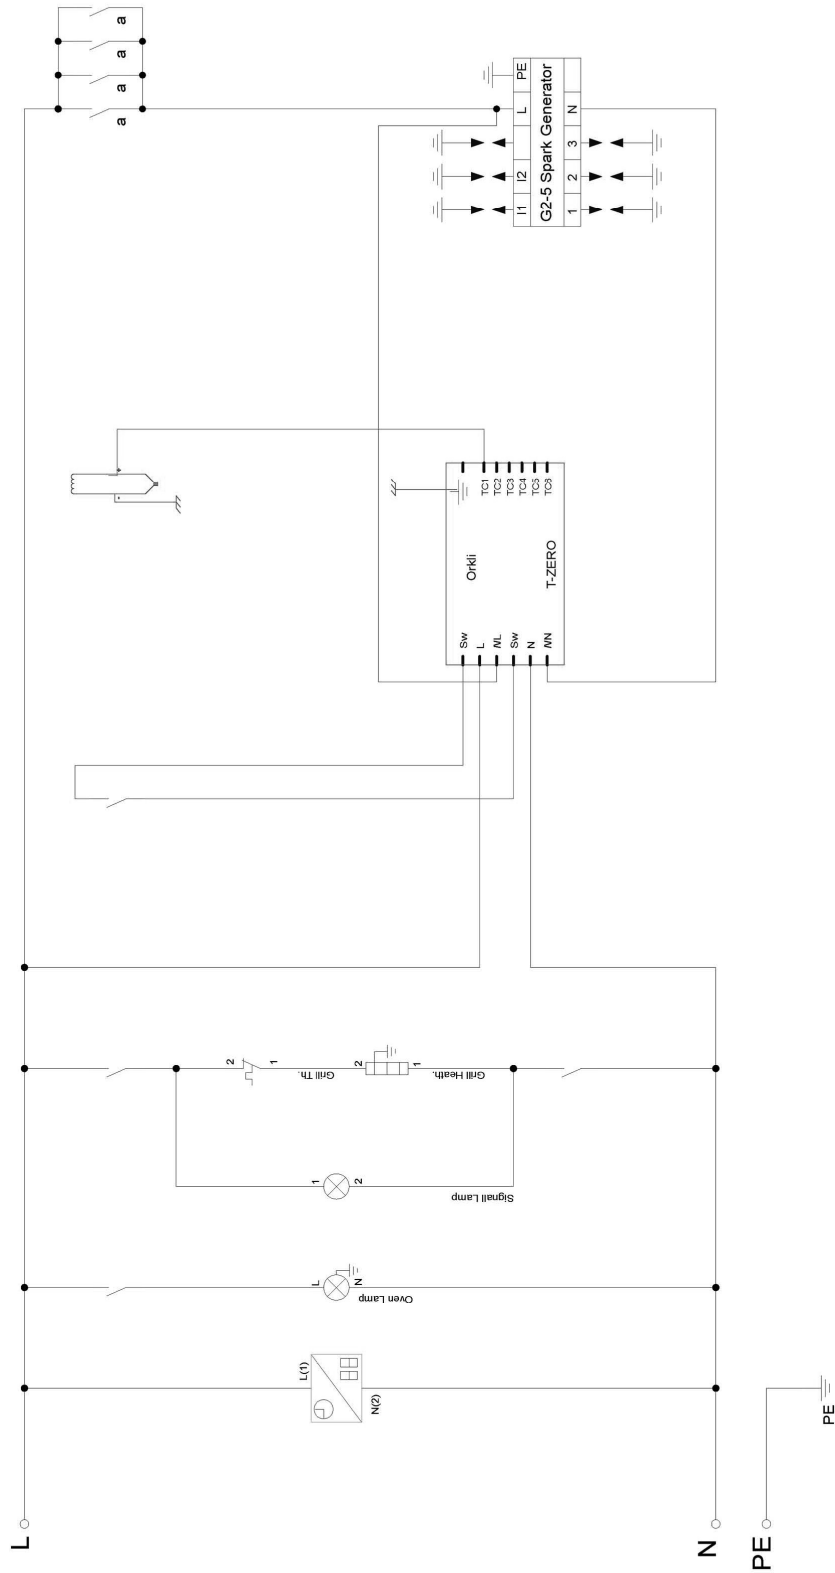

WIRING DIAGRAM

A11496901