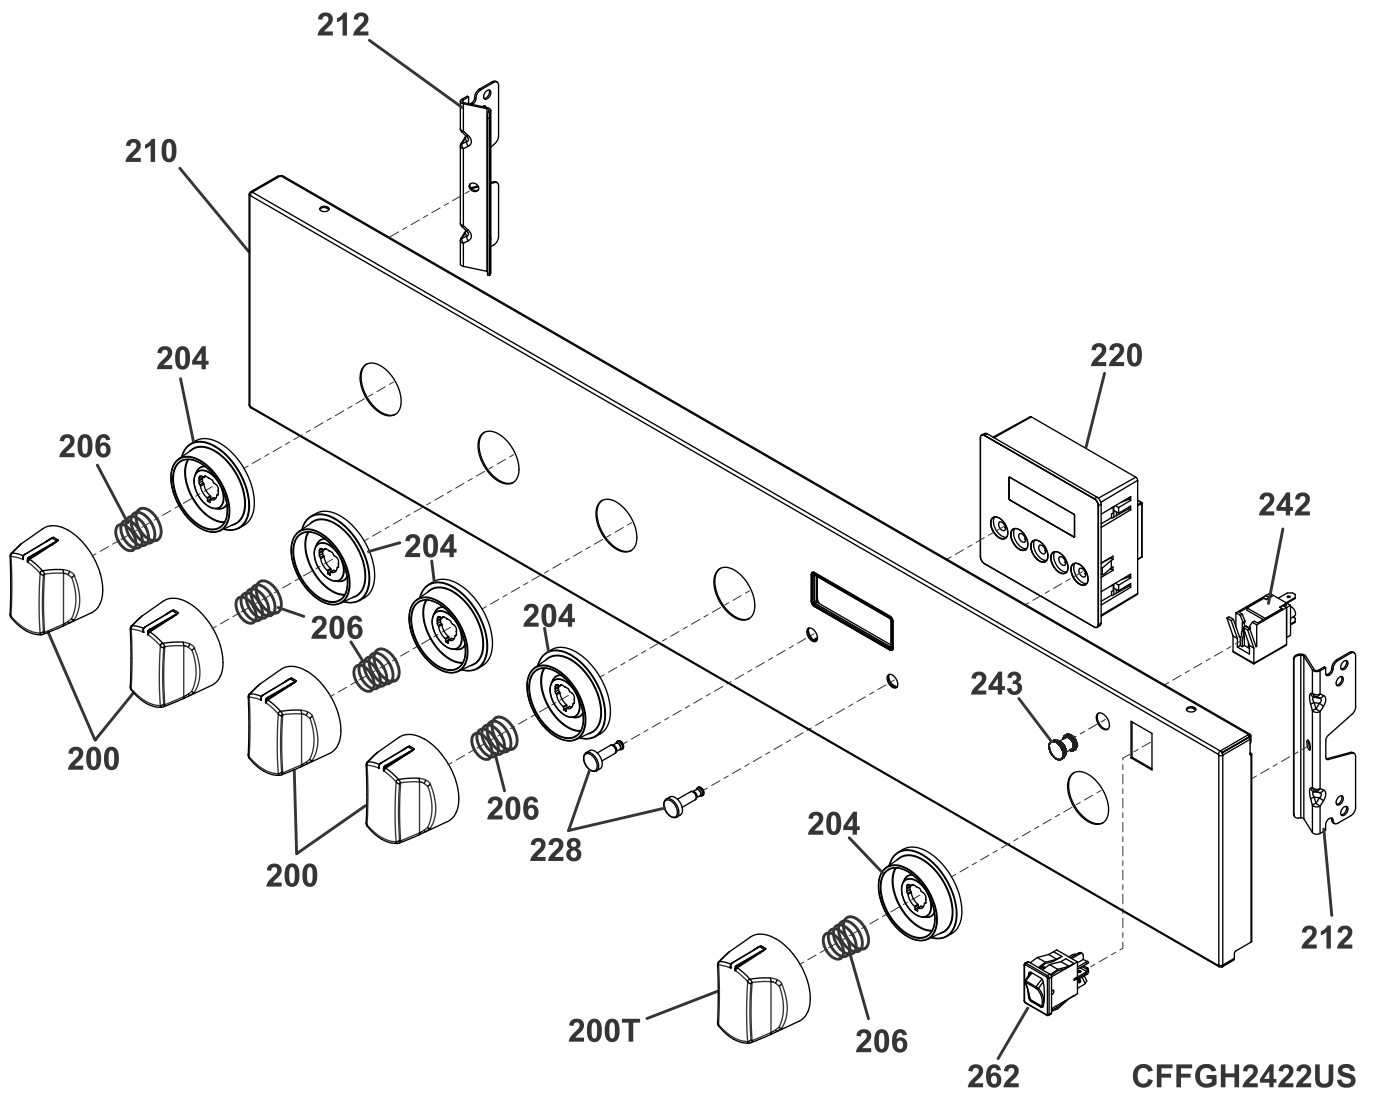

Frigidaire

P.O. BOX 8020
CHARLOTTE, NC 28262

Publication No.
5995717492
19/09/16
(EN/SERVICE/ECL)
377

24-INCH FREE STANDING GAS RANGE

Model No.
FFGH2422U

BACKGUARD

BACKGUARD

POS. NO	PART NO.	DESCRIPTION
200	A14176501	Knob, top valve, white
200T	A14177901	Knob, oven control, white
204	A00196002	Bezel, knob indicator, white
206	354302903	Spring, knob
210	342840439	Panel, control, white
212	342610701	Support, control panel
220#	A02169804	PC Board, assembly, user interface
228	342557313	Knob, user interface, white
242#	318369502	Lamp, indicator
243	318044511	Lens, indicator light
262#	A03134601	Switch, oven lamp, white

BODY

BODY

POS. NO	PART NO.	DESCRIPTION
109	A14125903	Panel, oven back
111	A02114902	Panel, side, white
113	A05102101	Receptacle, hinge, door
115	A02244101	Foot, cabinet, adjustable
131F	A02827002	Toe Plate, front, white
131R	A02827004	Panel, filler, lower rear
407	354313201	Clip, bulb, oven thermostat
412	353201123	Cover, oven bottom
414	342397603	Frame, oven front
416	357732201	Seal, oven door
430	354659502	Rack, oven, 422.8x347mm
430A	A15915601	Rack, oven, 423x348.8mm
453	5029303600	Kit, bushing, (4 pcs), w/screws
500U	A10620302	Element, heating, upper, 1000W, 120V
502#	808769006	Lamp Assembly, oven, G9 bulb, 25W, 120V, w/receptacle
504U	808564103	BULB, oven lamp, G9, 25W, 120V
506U	808769001	Cover, lamp, glass, top
518#	330208111	Thermostat, protection, overheating
530#	405538919	Kit, terminal block
* #	A03781401	Power Cord, electric servic
*	342176001	Support, corner