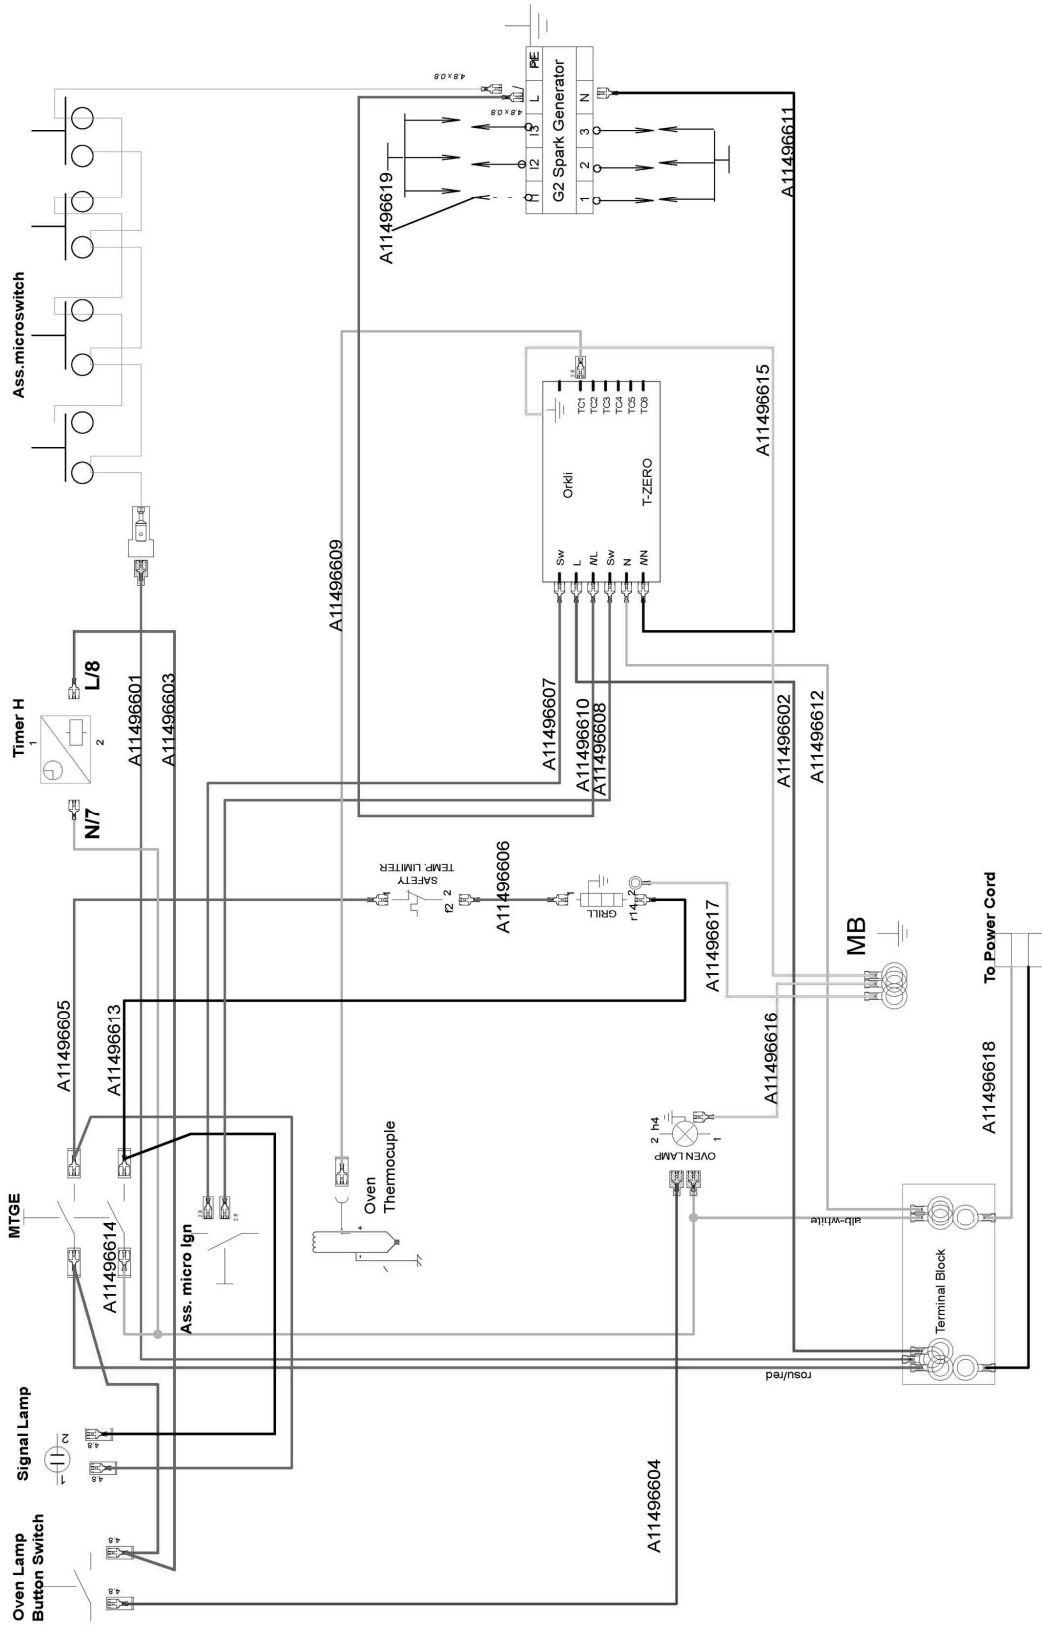

DOOR

POS. NO	PART NO.	DESCRIPTION
300	342841147	Glass, door front, black
302L	A03195502	Bracket, glass holder, LH
302R	A03195501	Bracket, glass holder, RH
310	356150302	Glass, door, 474x383mm, inner
310C	342934103	Glass, door, 490x401.5mm, inner
330	A00206002	Handle, door, white
330*	807031902	Bolt, handle, 4x16 T20
350	A12611602	Hinge, oven door

WIRING DIAGRAM

A11496601