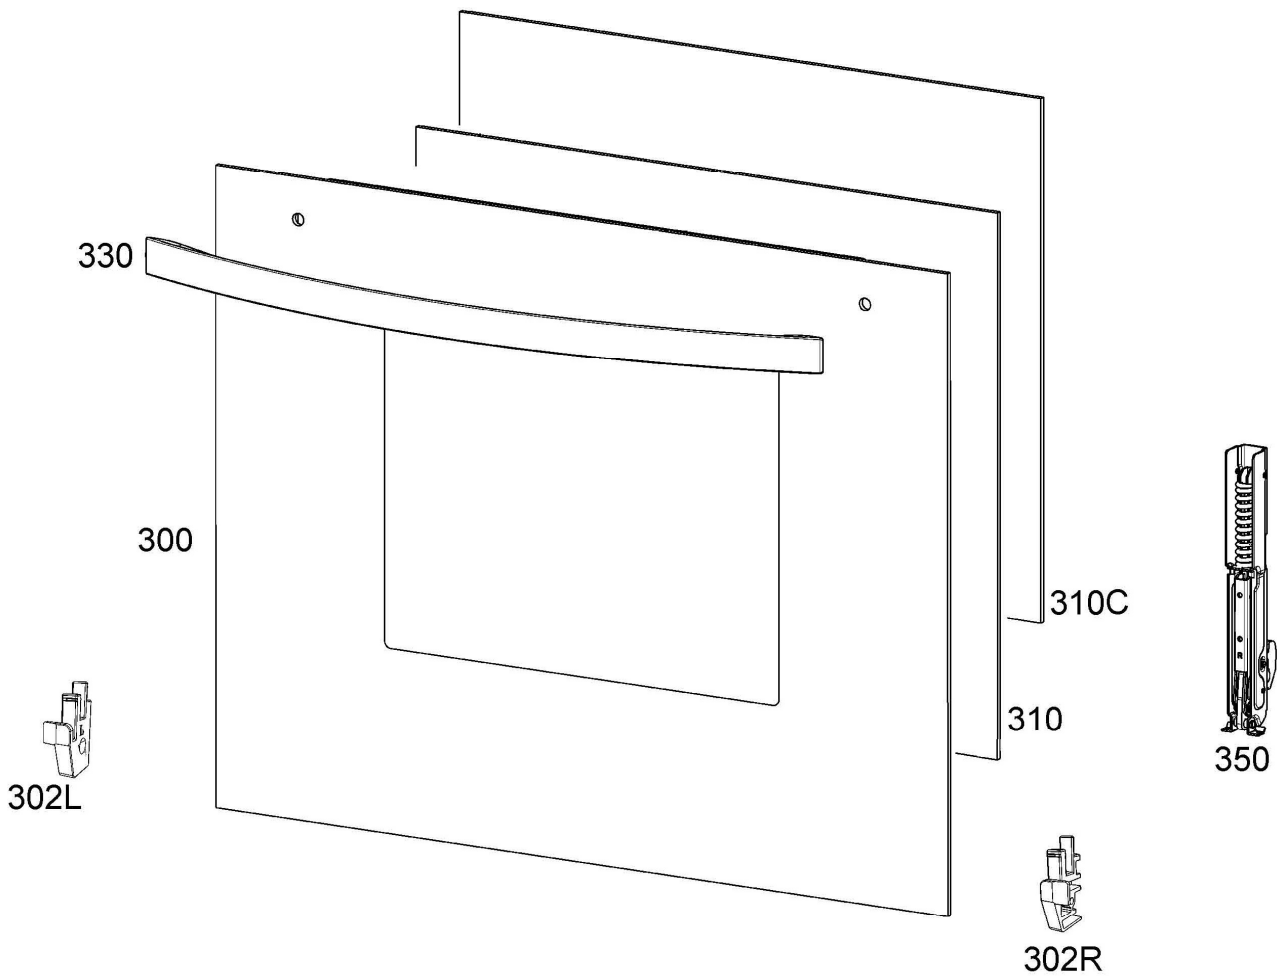

BODY

BODY

POS. NO	PART NO.	DESCRIPTION
109	A14125903	Panel, oven back
111	A02114902	Panel, side, white
113	A05102101	Receptacle, hinge, door
115	A02244101	Foot, cabinet, adjustable
131F	A02827002	Toe Plate, front, white
131R	A02827004	Panel, filler, lower rear
407	354313201	Clip, bulb, oven thermostat
412	353201123	Cover, oven bottom
414	342397603	Frame, oven front
416	357732201	Seal, oven door
430	354659502	Rack, oven, 422.8x347mm
430A	A15915601	Rack, oven, 423x348.8mm
453	5029303600	Kit, bushing, (4 pcs), w/screws
500U	A10620302	Element, heating, upper, 1000W, 120V
502#	808769006	Lamp Assembly, oven, G9 bulb, 25W, 120V, w/receptacle
504U	808564103	BULB, oven lamp, G9, 25W, 120V
506U	808769001	Cover, lamp, glass, top
518#	330208111	Thermostat, protection, overheating
530#	405538919	Kit, terminal block
* #	A03781401	Power Cord, electric servic
*	342176001	Support, corner

DOOR

DFFEH2422US

DOOR

POS. NO	PART NO.	DESCRIPTION
300	342841147	Glass, door front, black
302L	A03195502	Bracket, glass holder, LH
302R	A03195501	Bracket, glass holder, RH
310	356150302	Glass, door, 474x383mm, inner
310C	342934103	Glass, door, 490x401.5mm, inner
330	A00206002	Handle, door, white
330*	807031902	Bolt, handle, 4x16 T20
350	A12611602	Hinge, oven door