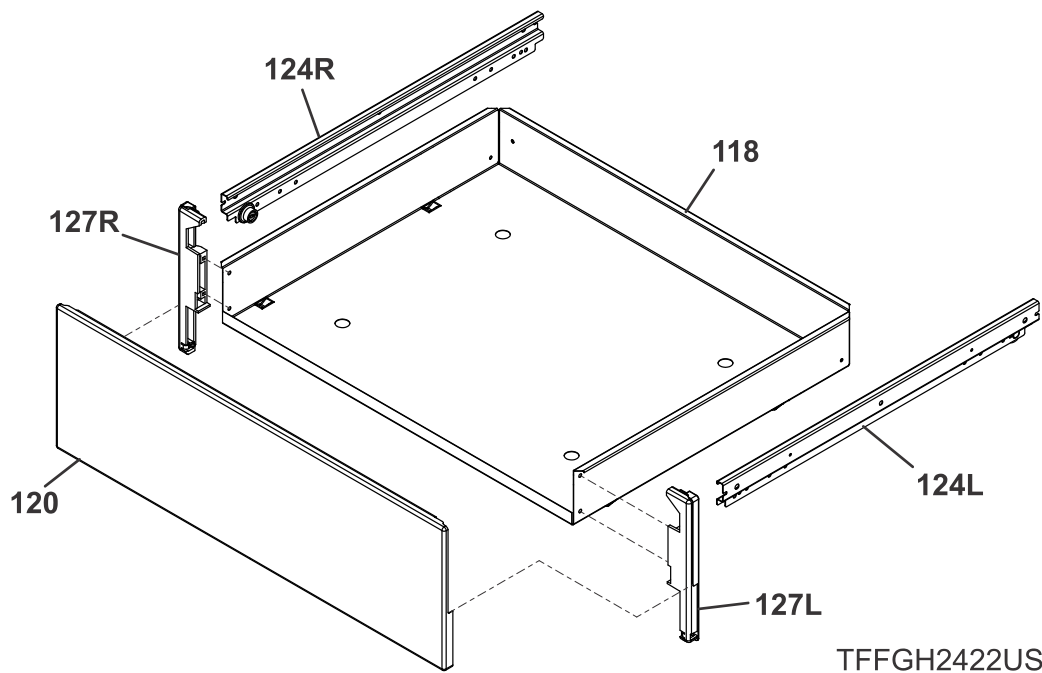

BODY

POS. NO	PART NO.	DESCRIPTION
109	A14125903	Panel, oven back
111	A02114902	Panel, side, white
113	A05102101	Receptacle, hinge, door
115	A02244101	Foot, cabinet, adjustable
131F	A02827002	Toe Plate, front, white
131R	A02827004	Panel, filler, lower rear
407	354313201	Clip, bulb, oven thermostat
412	353201123	Cover, oven bottom
414	342397603	Frame, oven front
416	357732201	Seal, oven door
430	354659502	Rack, oven, 422.8x347mm
430A	A15915601	Rack, oven, 423x348.8mm
453	5029303600	Kit, bushing, (4 pcs), w/screws
500U	A10620302	Element, heating, upper, 1000W, 120V
502#	808769006	Lamp Assembly, oven, G9 bulb, 25W, 120V, w/receptacle
504U	808564103	BULB, oven lamp, G9, 25W, 120V
506U	808769001	Cover, lamp, glass, top
518#	330208111	Thermostat, protection, overheating
530#	405538919	Kit, terminal block
* #	A03781401	Power Cord, electric servic
*	342176001	Support, corner

TOP/DRAWER

TFFGH2422US