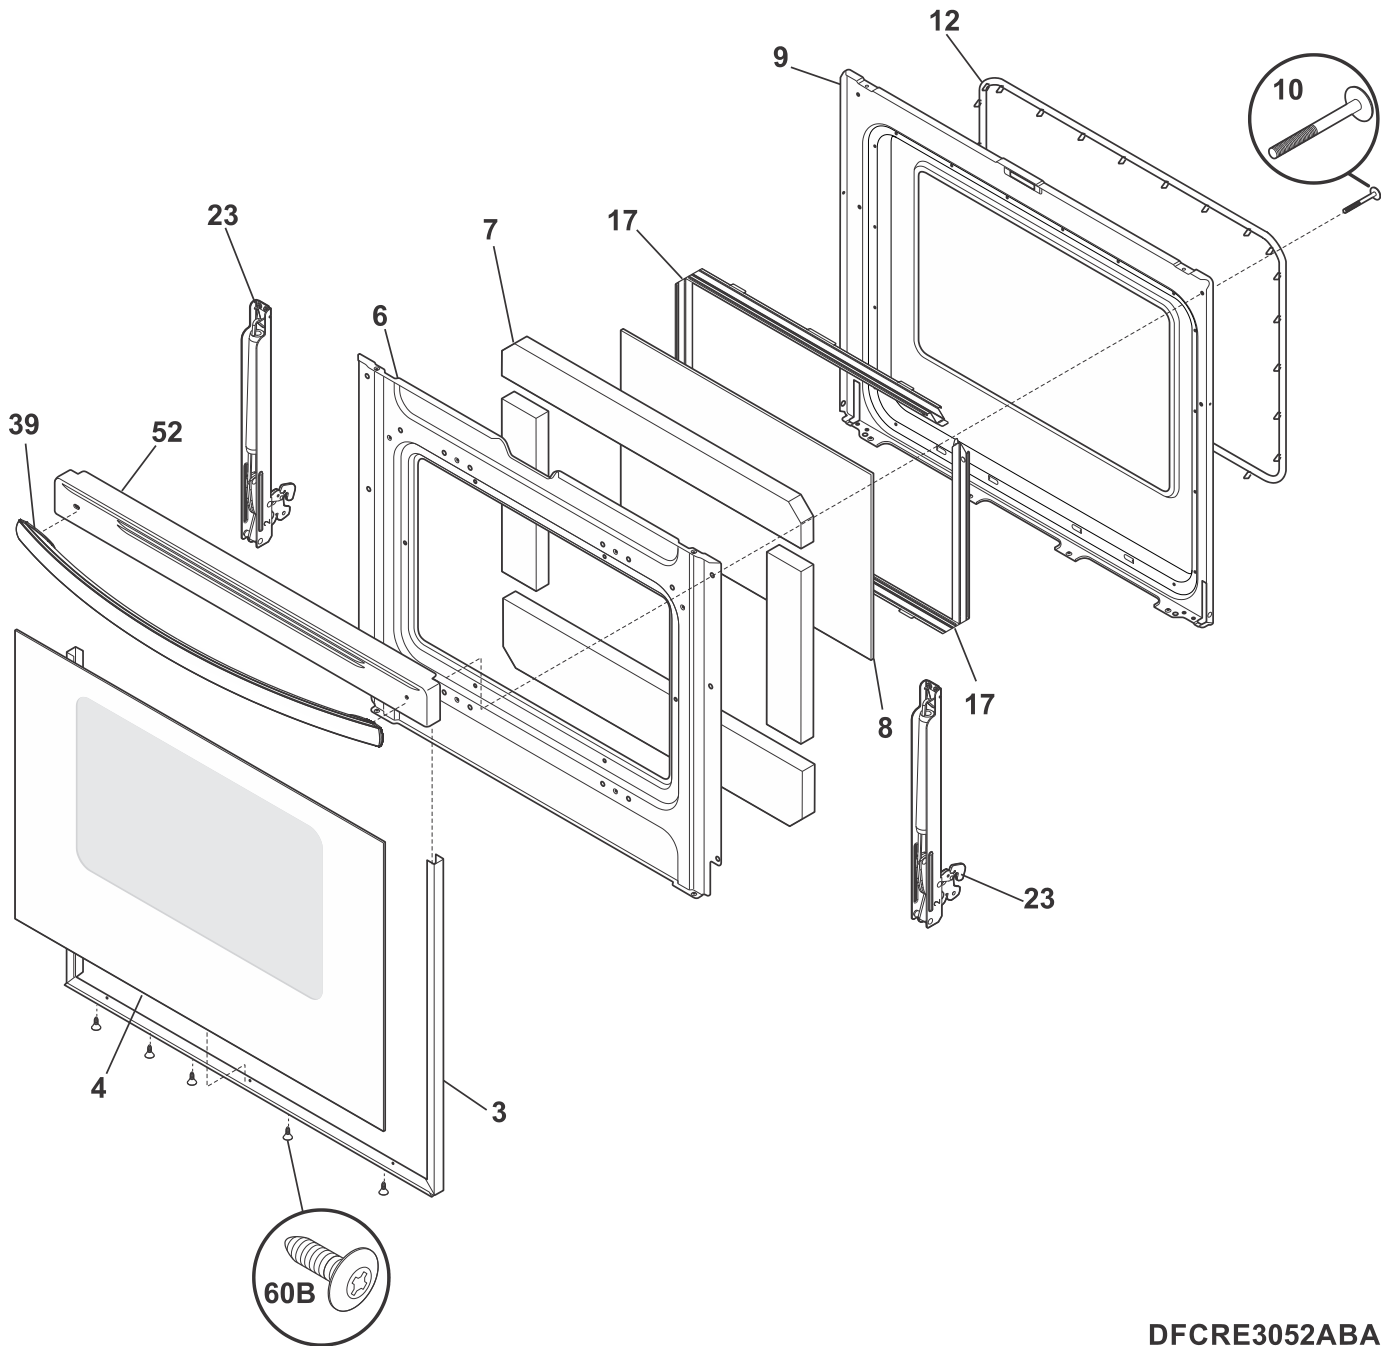

DOOR

DFCRE3052ABA

DOOR

Model Index: **A** FCRC3012A (FCRC3012ABA)
                              B FCRC3012A (FCRC3012AWA)

POS. NO	PART NO.		DESCRIPTION
3	5303935377	A -	Trim kit-door, 3 sided, black, w/tape
3	5303935393	- B	Trim kit-door, 3 sided, white, w/tape
4	316559109	A -	Glass Assembly, outer, black
4	316559108	- B	Glass Assembly, outer, white
6	316406312	A B	Shield-wool
7	316405600	A B	Insulation, oven door
8	5304503232	A B	Glass, oven door, inner
9	316423707	A B	Liner, oven door
10	316433300	A B	Screw, 10-14 x 2.125", handle mtg.
12	316405000	A B	Seal, oven door
17	5304504811	A B	Spacer, glass
23	316575909	A B	Hinge, oven door, black
23*	316418900	A B	Screw, sims lp, #8-32 x 5/16", black
39	5304507384	A -	Handle, door, black
39	5304507385	- B	Handle, door, white
52	316575501	A -	Cap, door trim, black
52	316575500	- B	Cap, door trim, white
60B	316021109	A B	Screw, 8-18 x 0.5, chrome
*	316483102	A B	Label, anti-tip
*	316021105	A B	Screw, hex head cup pt, 8-18 x 0.375, black
*	5303285179	A B	Screw, wafer head, 8-32T x 0.500, black, 44*