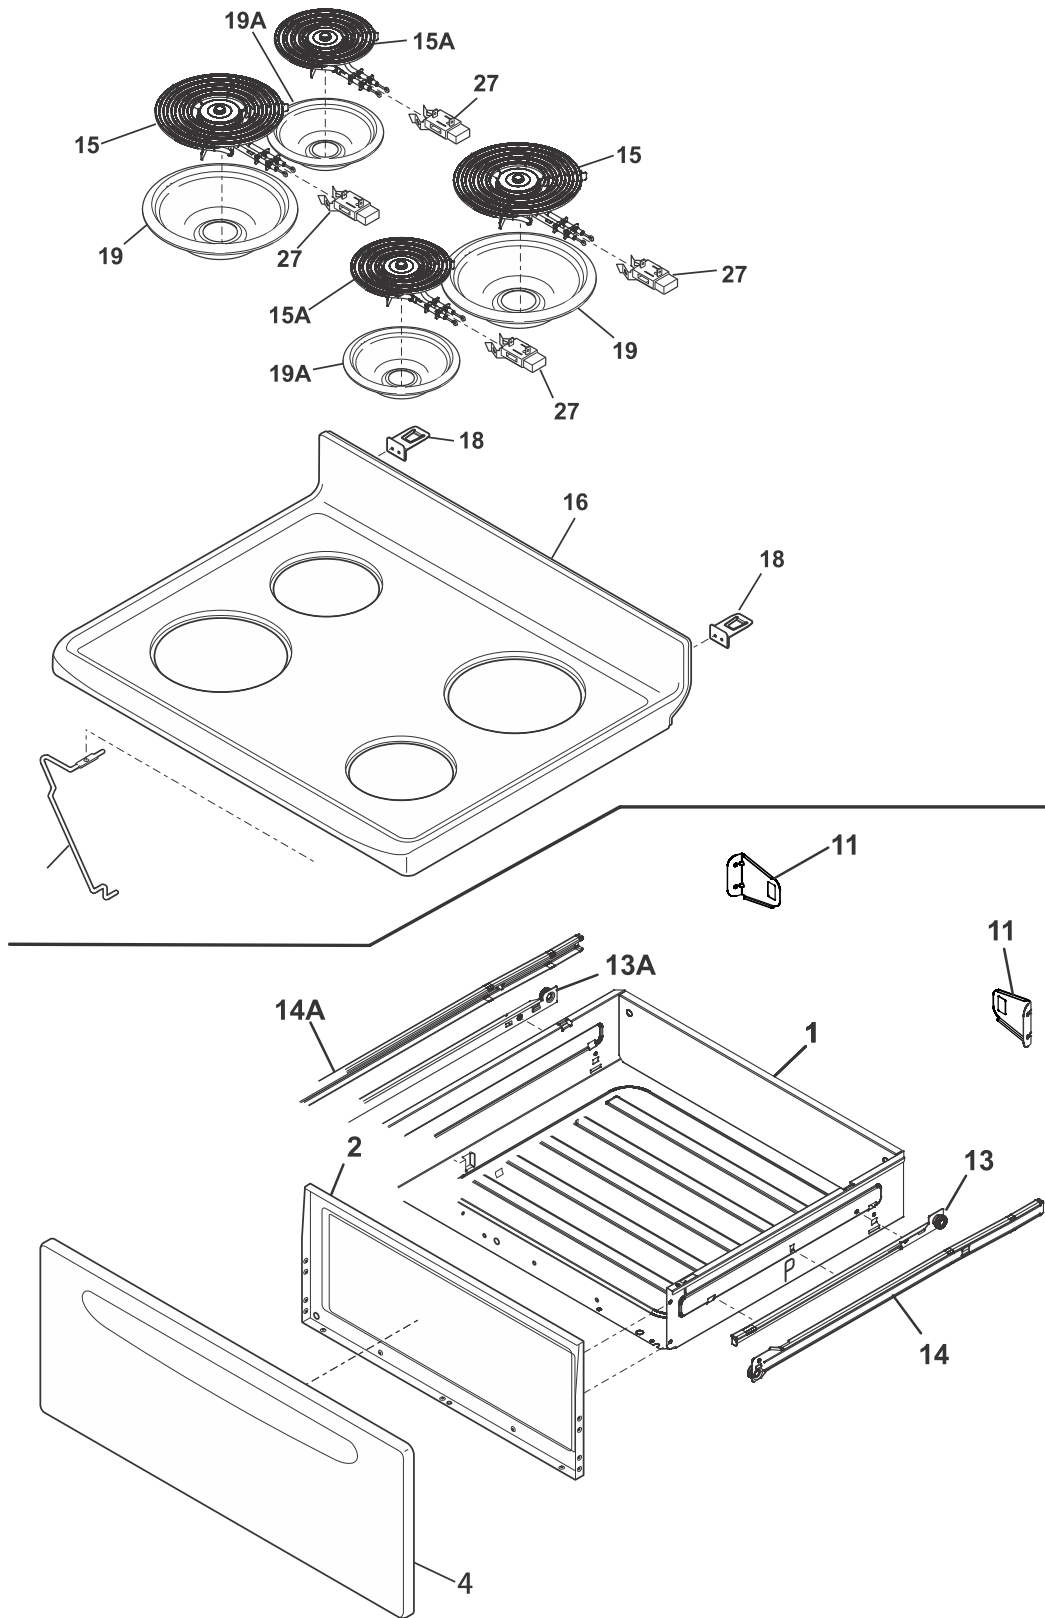

TOP/DRAWER

TFCRC3012ABA

TOP/DRAWER

Model Index: A FCRC3012A (FCRC3012ABA)
B FCRC3012A (FCRC3012AWA)

POS. NO	PART NO.		DESCRIPTION
1	316408706	A B	Drawer, utility
2	5304511827	A B	Liner, drawer
4	5304511974	A -	Panel, drawer, black, outer
4	5304511973	- B	Panel, drawer, white, outer, w/intgr handle
11	5304517906	A B	Bracket, rear support, (2)
13	5304517905	A B	Glide, drawer, black, RH inner
13A	5304517903	A B	Glide, drawer, black, LH inner
14	5304517904	A B	Glide, drawer, black, RH outer
14A	5304517902	A B	Glide, drawer, black, LH outer
15 #	5304516159	A B	Element, surface, 8", w/limiter
15A#	5304516160	A B	Element, surface, 6", w/limiter
16	316610038	A -	Main Top, black, w/brkt
16	316610037	- B	Main Top, white, w/brkt
17	316057601	A B	Rod, support, main top
18	316580800	A B	Bracket-hinge, main top
19	318067075	A B	Pan-surface element, large, black, (2)
19A	318067076	A B	Pan-surface element, small, black, (2)
23*	316418900	A B	Screw, sims lp, #8-32 x 5/16", black
27 #	5304516152	A B	Wiring Harness, w/receptical, surface
69	5303288565	A B	Screw, truss sqdr, 8-32 x 3/16, switch mtg
*	316045000	A B	Clip, wiring harness, green, main top
*	316001003	A B	Screw, ground wire
*	316021105	A B	Screw, hex head cup pt, 8-18 x 0.375, black
*	316021132	A B	Screw, 8-18 X 11/16, black, (3)
*	316089500	A B	Screw, 10-16 x .486
*	316418901	A B	Screw, trilobe, 10-32 x 5/16", black
*	5303285179	A B	Screw, wafer head, 8-32T x 0.500, black, 44*
*	5308014215	A B	Screw, 6-20 x 0.312