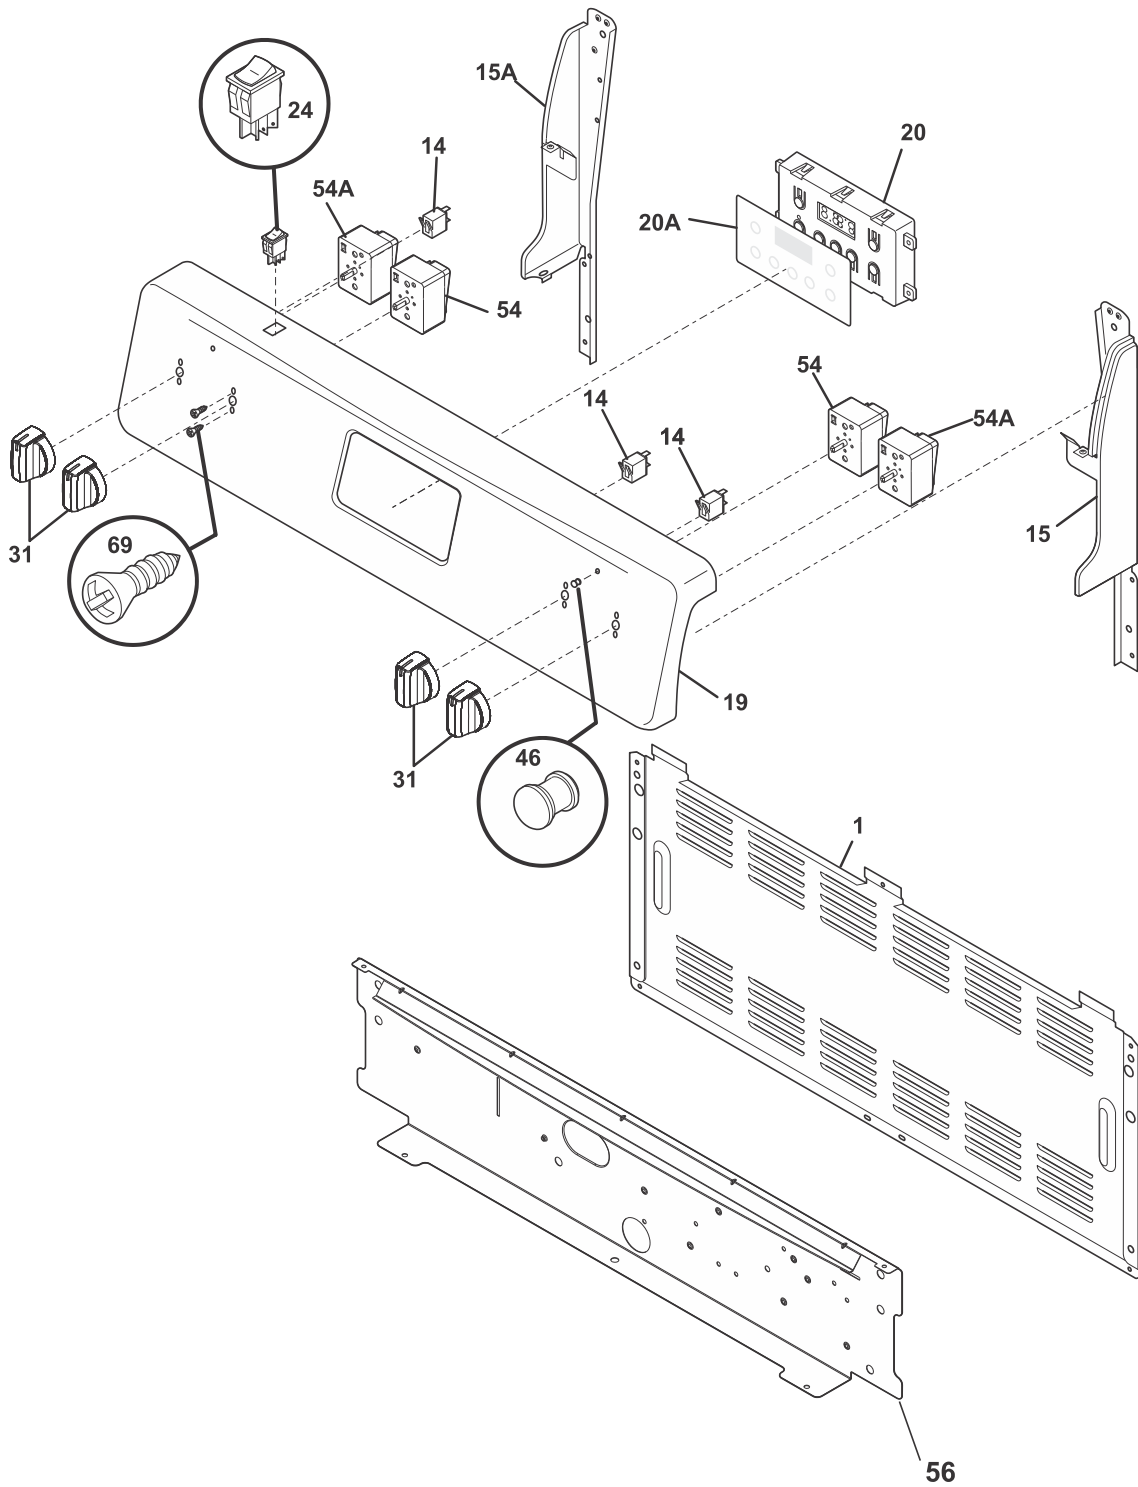

BACKGUARD

CFCRC3012ABA

BACKGUARD

Model Index: A FCRC3012A (FCRC3012ABA)
B FCRC3012A (FCRC3012AWA)

POS. NO	PART NO.		DESCRIPTION
1	316281802	A B	Shield, backguard, rear wall
14	316022500	A B	Light/Lamp, indicator, black, 125 V
15	5304493644	A -	Cap, end, black, RH
15	808754505	- B	Cap, end, white, RH
15A	5304493646	A -	Cap, end, black, LH
15A	808754506	- B	Cap, end, white, LH
19	5304519437	A -	Panel, backguard, black
19	5304519436	- B	Panel, backguard, white
20 #	5304521889	A B	Control, electronic, ES100
20A	316220729	A -	Overlay, clock, black
20A	316220728	- B	Overlay, clock, white
24 #	5304515139	A -	Switch, rocker, black, oven light
24 #	5304515133	- B	Switch, rocker, white
31	5304508956	A -	Knob, control, black
31	5304508957	- B	Knob, control, white
46	316557300	A B	Lens-light/lamp, indicator, clear
54 #	316436000	A B	Switch, infinite, small element
54A#	316436001	A B	Switch, infinite, large element
56	316234045	A -	Shield, backguard, black, inner
56	316234029	- B	Shield, backguard, white, inner
69	5303288565	A B	Screw, truss sqdr, 8-32 x 3/16, switch mtg
*	316021105	A B	Screw, hex head cup pt, 8-18 x 0.375, black
*	316021109	A B	Screw, 8-18 x 0.5, chrome
*	316089500	A B	Screw, 10-16 x .486
*	5308014215	A B	Screw, 6-20 x 0.312