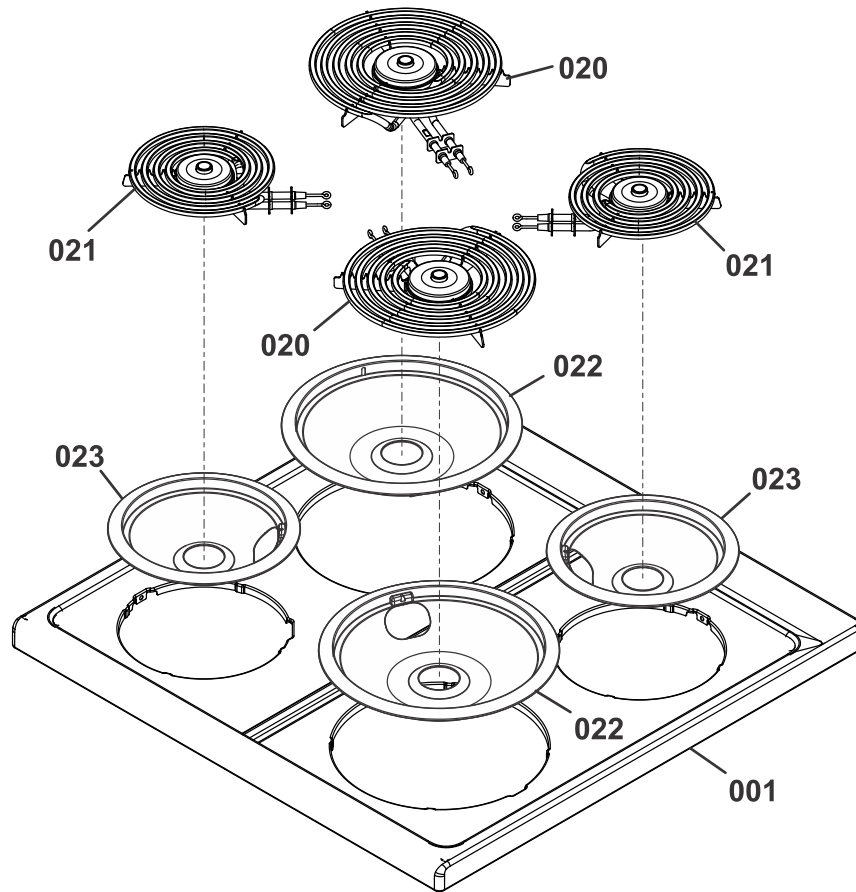

BODY

VFFEH2422US

BODY

POS. NO	PART NO.	DESCRIPTION
109	A14224103	Panel, oven back
109A	A14224001	Cover, back panel
111	A02114903	Panel, side, black
113	A05102101	Receptacle, hinge, door
115	A02244101	Foot, cabinet, adjustable
131F	A02827003	Toe Plate, front, black
131R	A02827004	Panel, filler, lower rear
407	354305101	Clip, bulb, oven thermostat
408	353195608	Air Channel, lower
408A	353223903	Cover, air channel
412	342182502	Cover, lower element
414	342397603	Frame, oven front
416	357732201	Seal, oven door
430	354659502	Rack, oven, 422.8x347mm
430A	A15915601	Rack, oven, 423x348.8mm
453	5029303600	Kit, bushing, (4 pcs), w/screws
500L	A04163901	Element, heating, lower
500U	A04164101	Element, heating, upper, COMBI
502#	808769006	Lamp Assembly, oven, G9 bulb, 25W, 120V, w/receptacle
504U	808564103	BULB, oven lamp, G9, 25W, 120V
506U	808769001	Cover, lamp, glass, top
510V	808962602	Blower Assembly, cooling, 13W, 240V
518V	330208111	Thermostat, protection, overheating
530#	405538919	Kit, terminal block
*	342930902	Weight, counter

TOP/DRAWER

TFFEH2422US

TOP/DRAWER

POS. NO	PART NO.	DESCRIPTION
001	A02480704	Cook Top, black
001*	356520607	Seal, cooktop
020#	A13197402	Element, surface heat, 150mm
021#	A13197401	Element, surface heat, 190mm
022	318067075	Pan-surface element, large, black, (2)
023	318067076	Pan-surface element, small, black, (2)
118	342175101	Drawer, tray
118*	342553001	Wheel, drawer, back
118*	342553101	Wheel, drawer, front
118*	342557201	Axle, drawer
120	342174601	Panel, drawer front, stainless
124L	342817707	Glide, drawer, LH
124R	342817708	Glide, drawer, RH
127L	A14042601	Support, drawer, LH
127R	A14042602	Support, drawer, RH
*	A15216401	Plug, button, drawer
*	342485201	Bolt, burner support, M4x9 PH
*	342583401	Holder, HOB