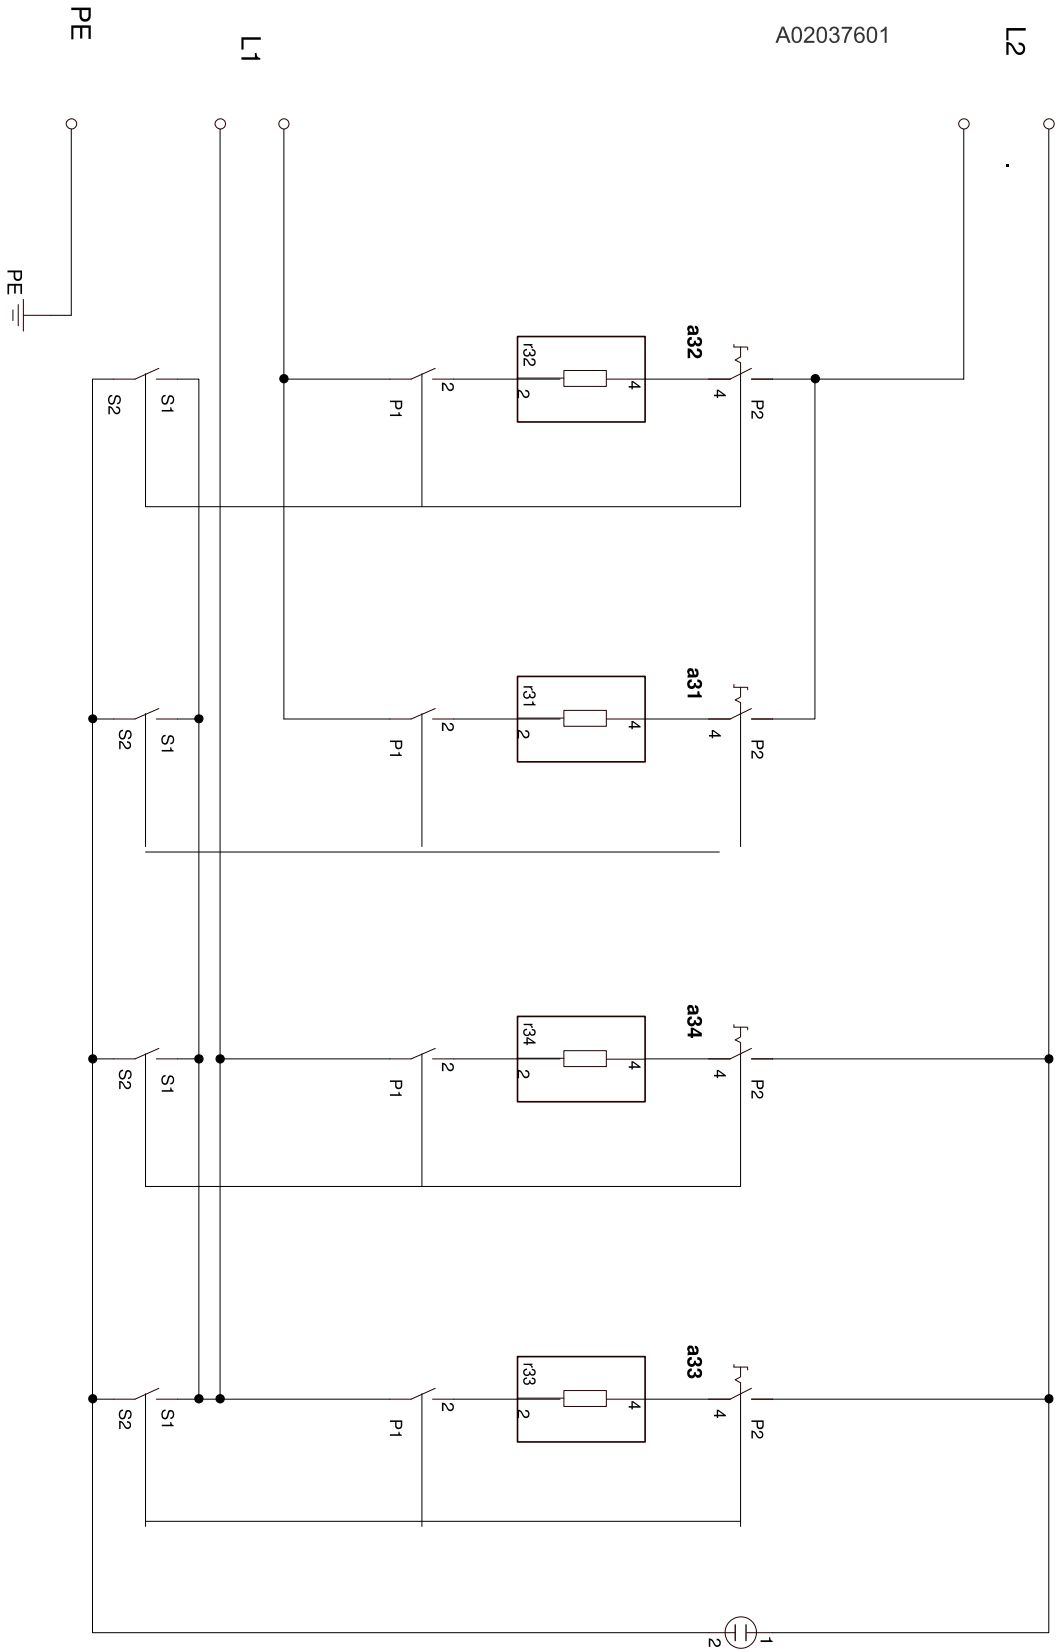

TOP/DRAWER

TFFEH2422US

TOP/DRAWER

POS. NO	PART NO.	DESCRIPTION
001	A02480704	Cook Top, black
001*	356520607	Seal, cooktop
020#	A13197402	Element, surface heat, 150mm
021#	A13197401	Element, surface heat, 190mm
022	318067075	Pan-surface element, large, black, (2)
023	318067076	Pan-surface element, small, black, (2)
118	342175101	Drawer, tray
118*	342553001	Wheel, drawer, back
118*	342553101	Wheel, drawer, front
118*	342557201	Axle, drawer
120	342174601	Panel, drawer front, stainless
124L	342817707	Glide, drawer, LH
124R	342817708	Glide, drawer, RH
127L	A14042601	Support, drawer, LH
127R	A14042602	Support, drawer, RH
*	A15216401	Plug, button, drawer
*	342485201	Bolt, burner support, M4x9 PH
*	342583401	Holder, HOB

DOOR

DFFEH2422US

DOOR

POS. NO	PART NO.	DESCRIPTION
300	342841147	Glass, door front, black
302L	A03195502	Bracket, glass holder, LH
302R	A03195501	Bracket, glass holder, RH
310	356150302	Glass, door, 474x383mm, inner
310C	342934103	Glass, door, 490x401.5mm, inner
330	A00206005	Handle, door, stainless
330*	807031902	Bolt, handle, 4x16 T20
350	A12611601	Hinge, oven door

WIRING DIAGRAM

WIRING DIAGRAM