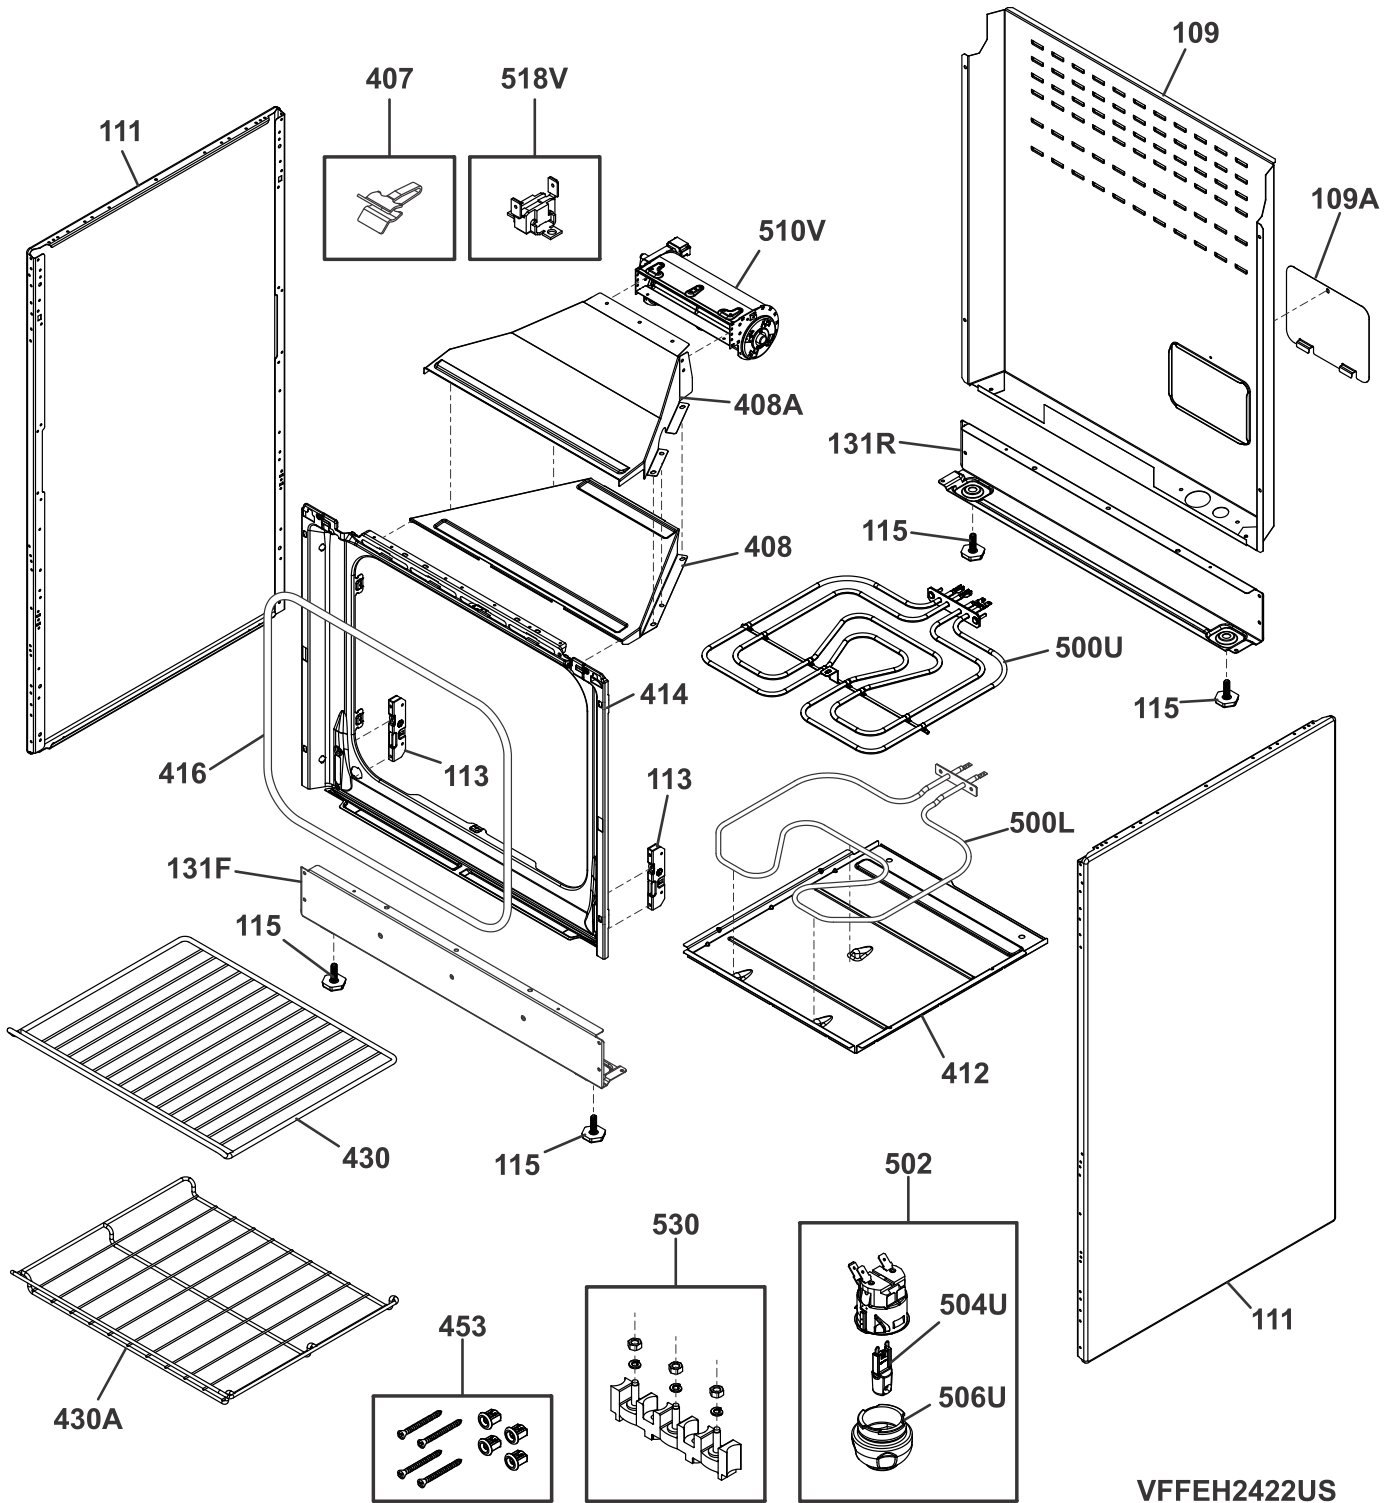

BODY

VFFEH2422US

BODY

POS. NO	PART NO.	DESCRIPTION
109	A14224103	Panel, oven back
109A	A14224001	Cover, back panel
111	A02114903	Panel, side, black
113	A05102101	Receptacle, hinge, door
115	A02244101	Foot, cabinet, adjustable
131F	A02827003	Toe Plate, front, black
131R	A02827004	Panel, filler, lower rear
407	354305101	Clip, bulb, oven thermostat
408	353195608	Air Channel, lower
408A	353223903	Cover, air channel
412	342182502	Cover, lower element
414	342397603	Frame, oven front
416	357732201	Seal, oven door
430	354659502	Rack, oven, 422.8x347mm
430A	A15915601	Rack, oven, 423x348.8mm
453	5029303600	Kit, bushing, (4 pcs), w/screws
500L	A04163901	Element, heating, lower
500U	A04164101	Element, heating, upper, COMBI
502#	808769006	Lamp Assembly, oven, G9 bulb, 25W, 120V, w/receptacle
504U	808564103	BULB, oven lamp, G9, 25W, 120V
506U	808769001	Cover, lamp, glass, top
510V	808962602	Blower Assembly, cooling, 13W, 240V
518V	330208111	Thermostat, protection, overheating
530#	405538919	Kit, terminal block
*	342930902	Weight, counter