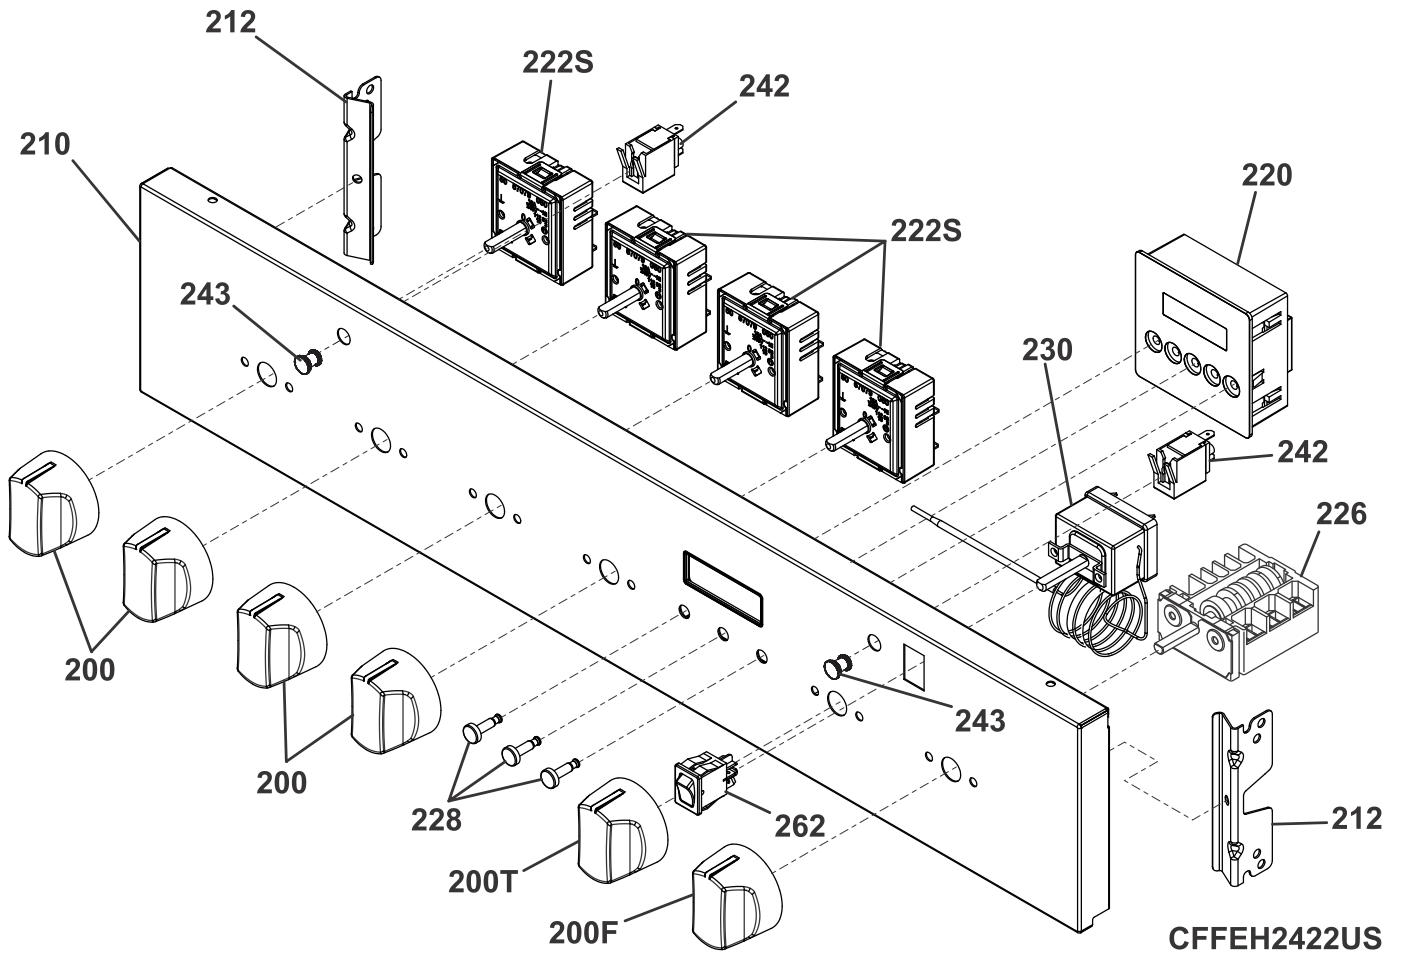

Frigidaire

P.O. BOX 8020
CHARLOTTE, NC 28262

Publication No.
5995714010
19/04/22
(EN/SERVICE/ECL)
377

24-INCH FREE- STANDING ELECTRIC RANGE

Model No.
FFEH2422U

BACKGUARD

BACKGUARD

POS. NO	PART NO.	DESCRIPTION
200	A14169202	Knob, surface switch, stainless
200F	A14168602	Knob, selector, stainless, oven
200T	A14171902	Knob, oven, stainless, temperature
210	342840442	Panel, control, stainless
212	342610701	Support, control panel
220#	A02169805	PC Board, assembly, user interface
222S	A02196201	Switch, surface unit
226#	357043902	Switch, oven selector
228	342557330	Knob, user interface, stainless
230#	389077706	Thermostat, oven
242#	318369501	Lamp, indicator
243	318044511	Lens, indicator light
262#	A03134602	Switch, oven lamp, black

TOP/DRAWER

TFFEH2422US

TOP/DRAWER

POS. NO	PART NO.	DESCRIPTION
001	A02480704	Cook Top, black
001*	356520607	Seal, cooktop
020#	A13197402	Element, surface heat, 150mm
021#	A13197401	Element, surface heat, 190mm
022	318067075	Pan-surface element, large, black, (2)
023	318067076	Pan-surface element, small, black, (2)
118	342175101	Drawer, tray
118*	342553001	Wheel, drawer, back
118*	342553101	Wheel, drawer, front
118*	342557201	Axle, drawer
120	342174601	Panel, drawer front, stainless
124L	342817707	Glide, drawer, LH
124R	342817708	Glide, drawer, RH
127L	A14042601	Support, drawer, LH
127R	A14042602	Support, drawer, RH
*	A15216401	Plug, button, drawer
*	342485201	Bolt, burner support, M4x9 PH
*	342583401	Holder, HOB