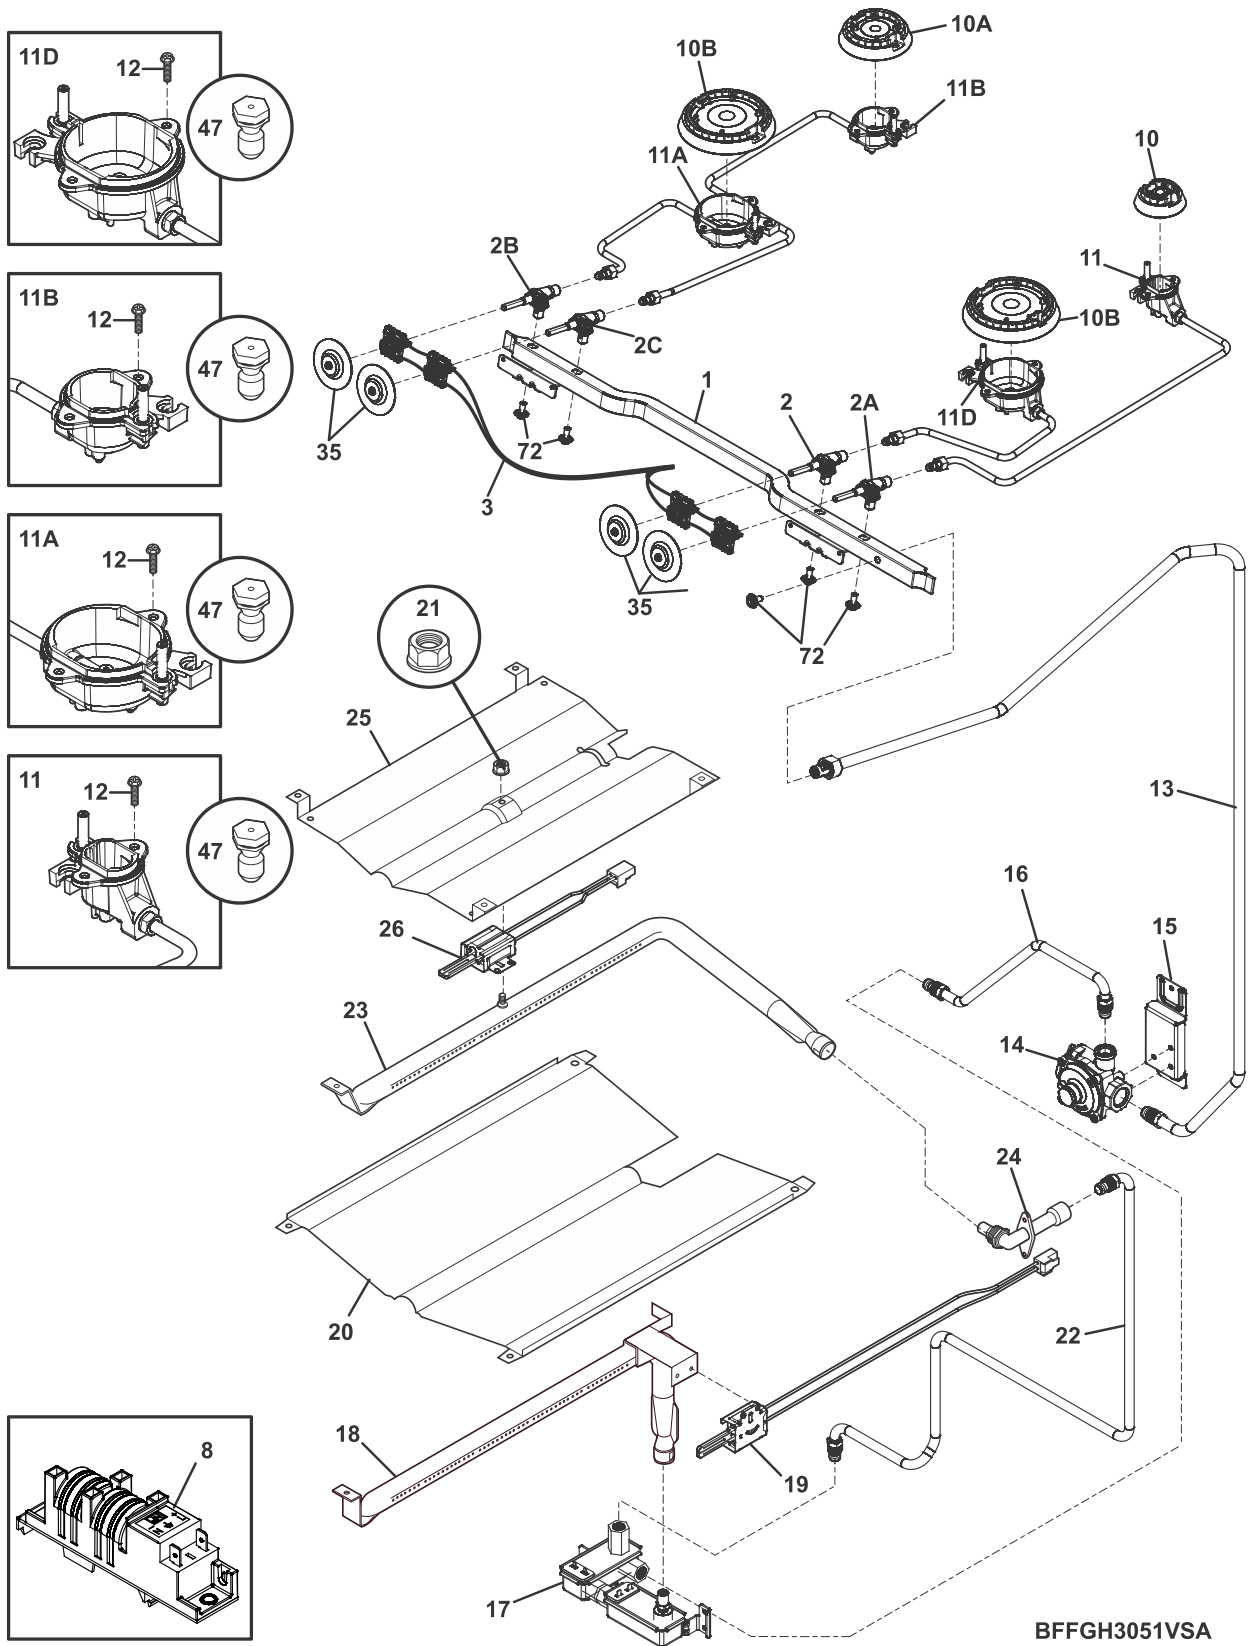

BURNER

BFFGH3051VSA