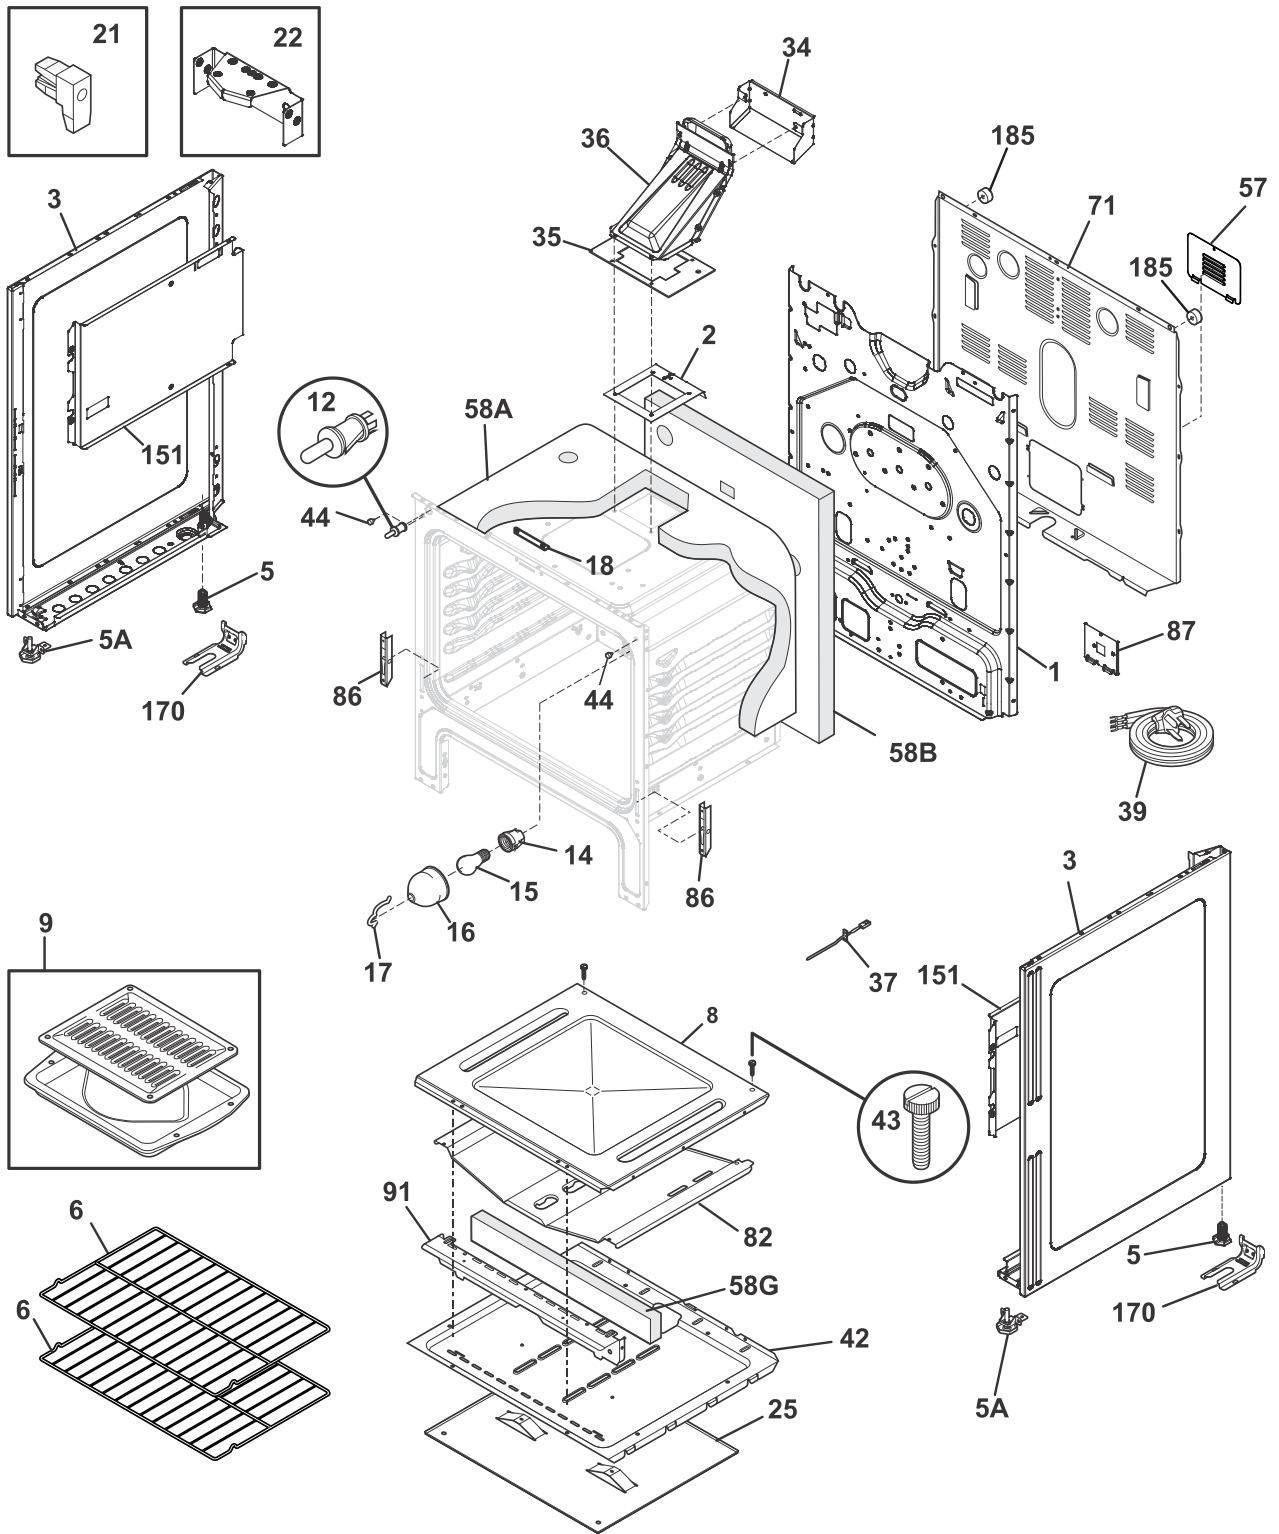

BODY

*NOTE: Oven Liner N/A
Ass. du four N/A*

VFFGH3051VSA

BODY

POS. NO	PART NO.	DESCRIPTION
1	5304514161	Back, main
2	316437100	Brace, oven top
2*	297174300	Screw, self pierce, #8, 18x.63
3	316400136	Panel, bodyside, black, RH
3	316400137	Panel, bodyside, black, LH
5	316272900	Screw, leveling, plastic, rear, (2)
5A	5304509869	Leveling Leg Assy, metal, front, (2), bracket & leg
*	316021132	Screw, 8-18 X 11/16, black, (3)
6	316496201	Rack, oven
8	316400603	Panel, oven bottom
9	5304494997	Broil Pan Kit, pan & insert, slate blue, Optional, accessory
12 #	316445501	Switch, oven light, door frame
14 #	316116400	Receptacle, oven light
15 #	316538901	Lamp, oven light
16	318406100	Lens, oven light, glass
17	316087500	Retainer, lens
18	5304520383	Cover, front frame
*	5303285179	Screw, wafer head, 8-32T x 0.500, black, 44*
21	316408000	Clip, bodyside
22	5304514125	Bracket, support, body side, (2)
22*	316279600	Screw, bracket, stiffener, (4)
25	316406200	Shield, heat, lower
34	5304514137	Shield, fluebox
35	316542100	Gasket-flue
36	5304514132	Fluebox, assembly
37 #	316490003	Probe, oven temp
39 #	5304509199	Cord, electric power, black
*	316001003	Screw, ground wire
42	316400700	Shield, wool, lower
43	3131732	Screw, 8-18 x 1.438, oven bottom
44	316517600	Bumper, front, main
57	316283600	Cover, access
58A	316403700	Insulation, oven wrapper
58B	316403600	Insulation, oven back
58G	08067973	Insulation, main front
71	316283202	Shield, rear wall
82	316400801	Shield, bake burner
82*	316432800	Clip, wire
86	316441300	Receptacle, hinge
*	316418900	Screw, sims lp, #8-32 x 5/16", black
87	316602200	Plate, power cord, mount
91	807219501	Shield, burner, front
151	5304518926	Shield, heat, bodyside, (2)
170	316112005	Anti Tip Kit, assy, w/template
170*	316107200	Bracket, anti-tip
170*	316116000	Screw, concrete, 1.75", anti-tip brkt
170*	316541700	Template, anti-tip
185	318531800	Spacer, oven shield, (2)
* #	5304520365	Harness, main
*	316021105	Screw, hex head cup pt, 8-18 x 0.375, black
*	316021109	Screw, 8-18 x 0.5, chrome
*	316418901	Screw, trilobe, 10-32 x 5/16", black