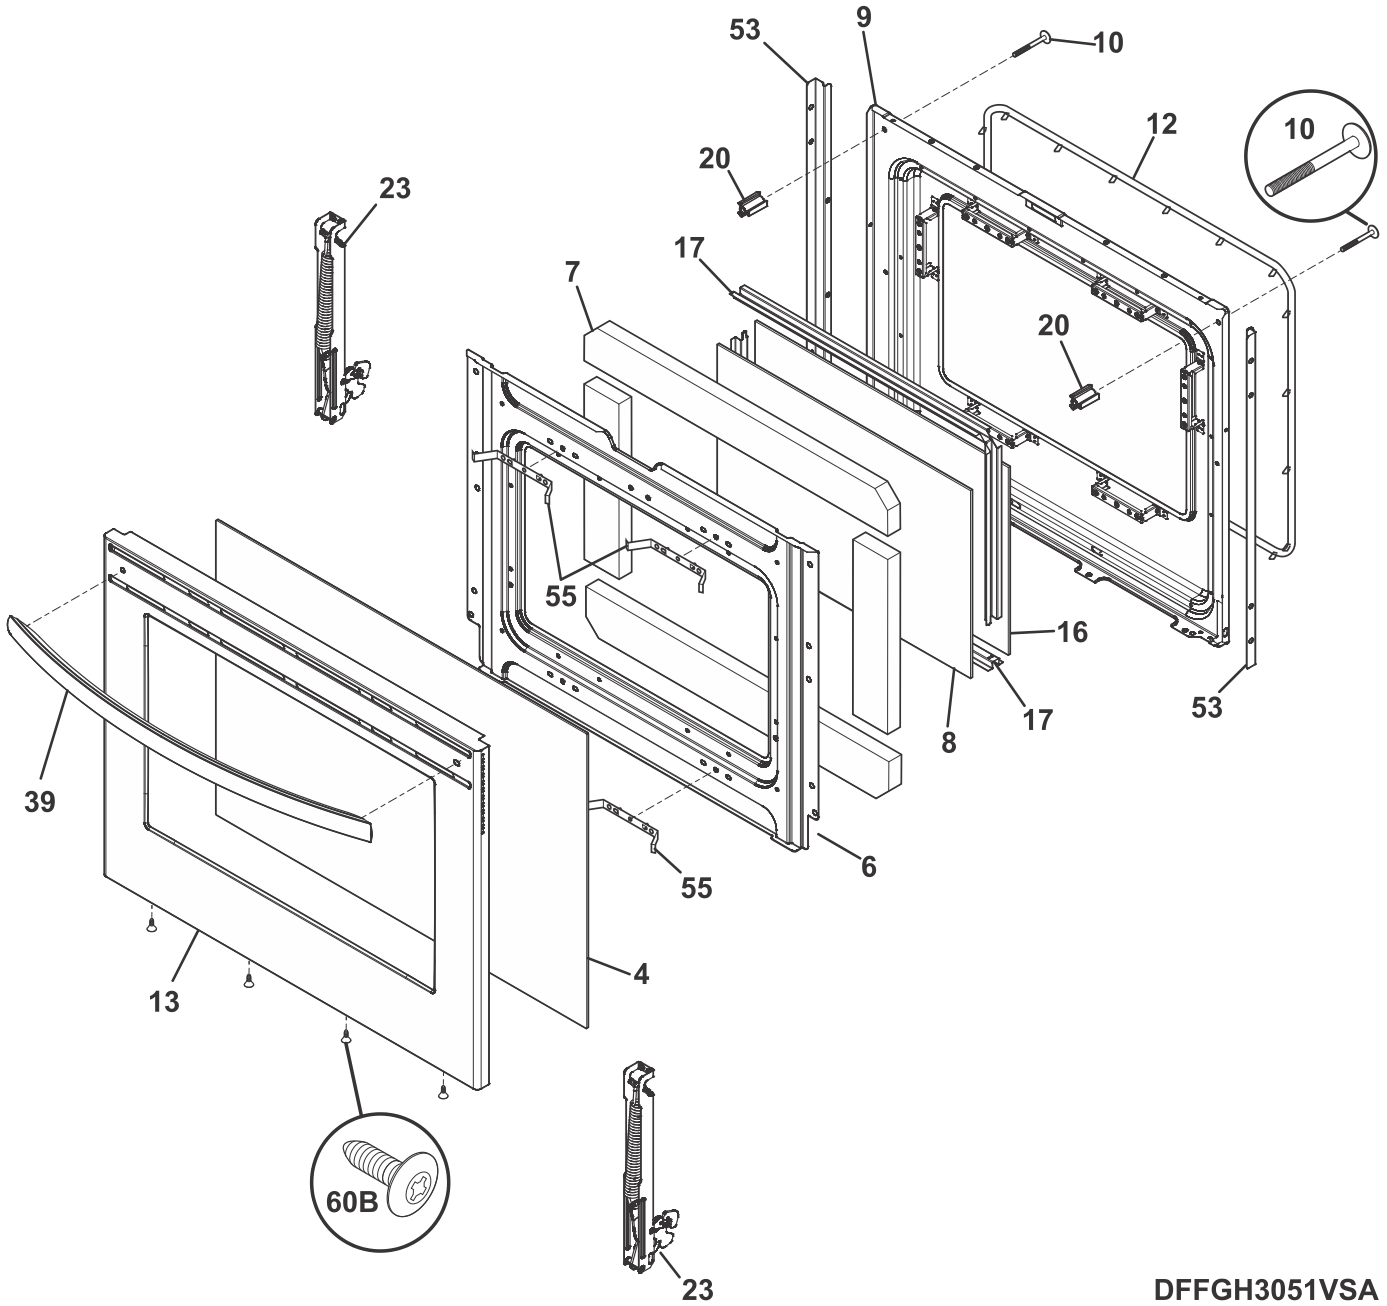

DOOR

DFFGH3051VSA

DOOR

POS. NO	PART NO.	DESCRIPTION
4	316452774	Glass, oven door, outer, w/foil
6	316402315	Shield, wool
7	316403900	Insulation, oven door
8	5304503232	Glass, oven door, inner
9	316423807	Liner-oven door
10	316439505	Screw, handle mtg., #10-24 x 2, (2)
12	5304498835	Seal, oven door
13	316604001	Panel, oven door, stainless
16	316117503	Glass, oven door, inner, HRC1
17	5304504811	Spacer, glass
20	316284102	Spacer, door handle, (2)
23	316575917	Hinge, oven door, red
23*	316418900	Screw, sims lp, #8-32 x 5/16", black
39	5304507752	Handle, door, stainless
53	316408101	Shield, filler, door, (2)
*	5303285179	Screw, wafer head, 8-32T x 0.500, black, 44*
55	316408301	Bracket, glass support, (4)
60B	316021109	Screw, 8-18 x 0.5, chrome
*	316483102	Label, anti-tip