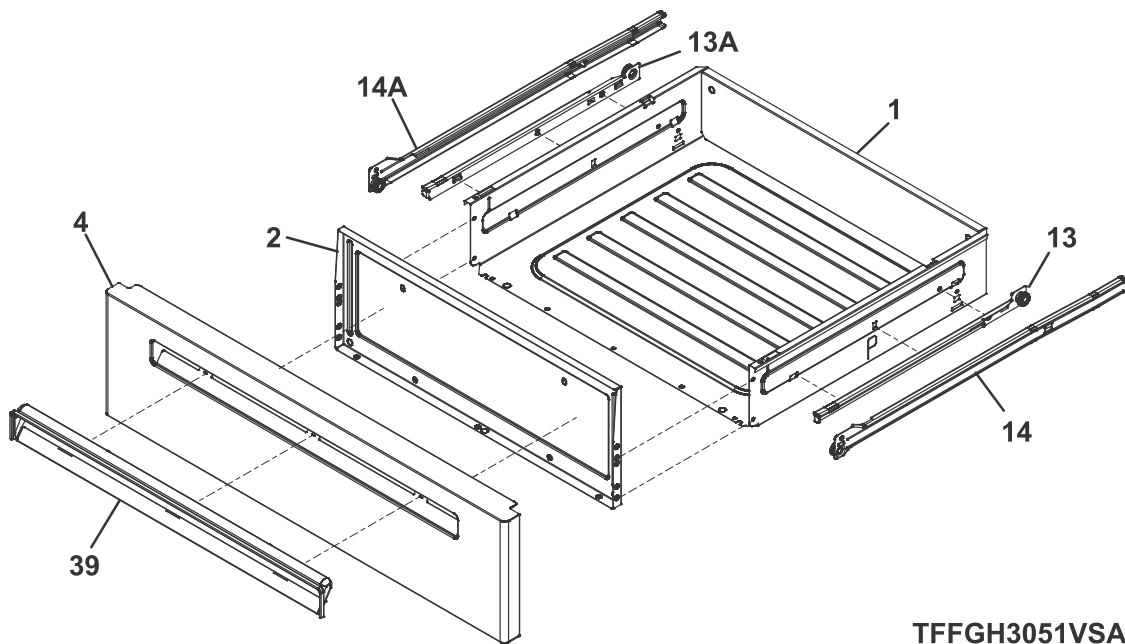

TOP/DRAWER

TFFGH3051VSA

TOP/DRAWER

POS. NO	PART NO.	DESCRIPTION
1	316408706	Drawer, utility
*	316089500	Screw, 10-16 x .486
2	316403200	Liner, drawer
3	5304514133	Shield, rear wall, upper
4	5304510527	Panel, drawer, stainless
13	5304517905	Glide, drawer, black, RH inner
13A	5304517903	Glide, drawer, black, LH inner
14	5304517904	Glide, drawer, black, RH outer
14A	5304517902	Glide, drawer, black, LH outer
16	5304520363	Main Top, black
20	5304518358	Grate, burner, black, side, (2)
20A	5304518359	Grate, burner, black, center
22	5304520370	Cap, burner, small, black
22A	5304520371	Cap, burner, medium, black
22B	5304520372	Cap, burner, large, black
26A	5304514126	Bracket, support, rear, chassis
27	5304514123	Bracket, mounting, RH, cooktop
27A	5304514124	Bracket, mounting, LH, cooktop
*	5303285179	Screw, wafer head, 8-32T x 0.500, black, 44*
39	5304511879	Handle Insert, drawer
90	5304514122	Trim, vent, black, rear
91	5304514181	Deflector, moisture, (2)
92	5304520261	Rear Filler Kit, FCFS range, black
130	808931802	Seal, maintop, silicone, rear
*	316021105	Screw, hex head cup pt, 8-18 x 0.375, black
*	316021109	Screw, 8-18 x 0.5, chrome