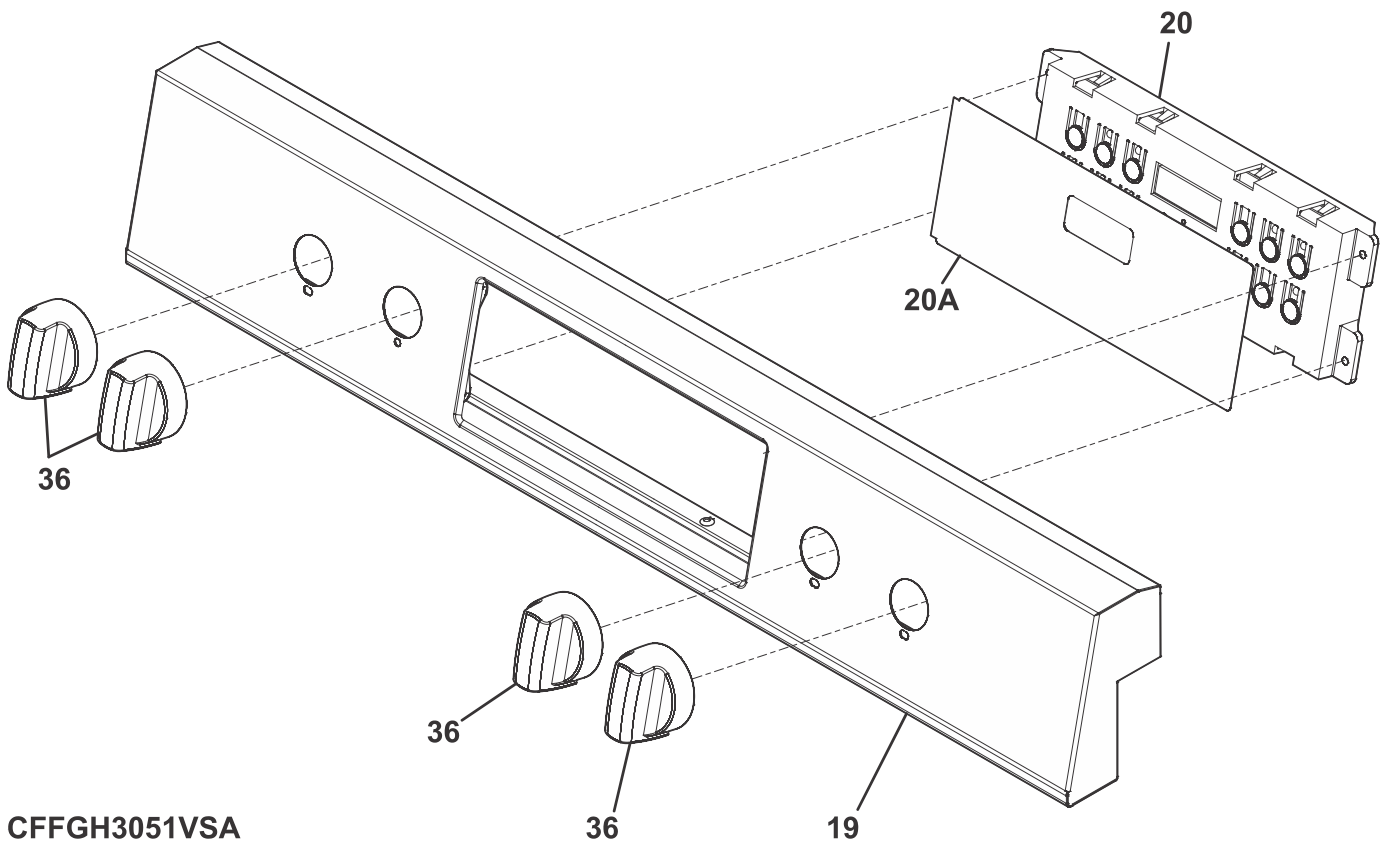

BACKGUARD

CFFGH3051VSA