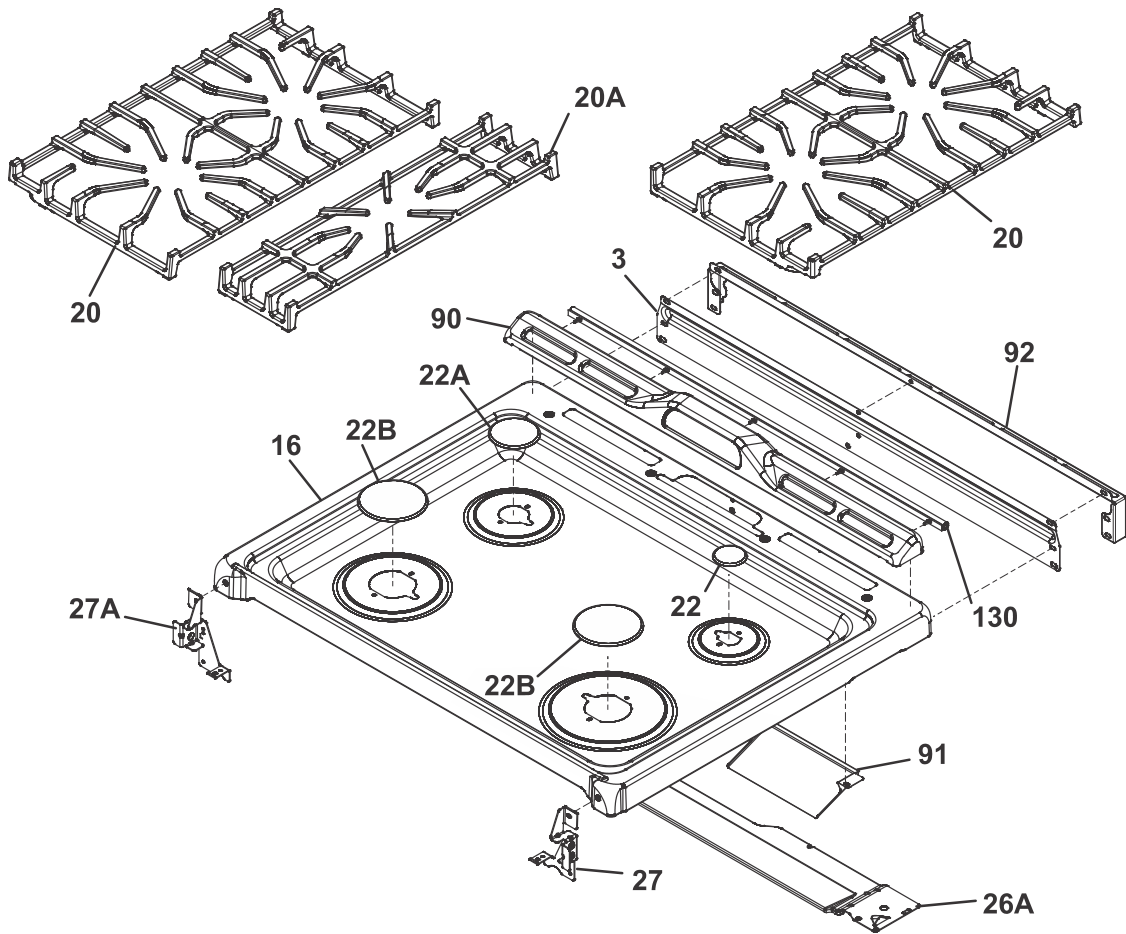

TOP/DRAWER

TFFGH3051VSA

TOP/DRAWER

POS. NO	PART NO.	DESCRIPTION
1	316408706	Drawer, utility
*	316089500	Screw, 10-16 x .486
2	316403200	Liner, drawer
3	5304514133	Shield, rear wall, upper
4	5304510527	Panel, drawer, stainless
13	5304517905	Glide, drawer, black, RH inner
13A	5304517903	Glide, drawer, black, LH inner
14	5304517904	Glide, drawer, black, RH outer
14A	5304517902	Glide, drawer, black, LH outer
16	5304520363	Main Top, black
20	5304518358	Grate, burner, black, side, (2)
20A	5304518359	Grate, burner, black, center
22	5304520370	Cap, burner, small, black
22A	5304520371	Cap, burner, medium, black
22B	5304520372	Cap, burner, large, black
26A	5304514126	Bracket, support, rear, chassis
27	5304514123	Bracket, mounting, RH, cooktop
27A	5304514124	Bracket, mounting, LH, cooktop
*	5303285179	Screw, wafer head, 8-32T x 0.500, black, 44*
39	5304511879	Handle Insert, drawer
90	5304514122	Trim, vent, black, rear
91	5304514181	Deflector, moisture, (2)
92	5304520261	Rear Filler Kit, FCFS range, black
130	808931802	Seal, maintop, silicone, rear
*	316021105	Screw, hex head cup pt, 8-18 x 0.375, black
*	316021109	Screw, 8-18 x 0.5, chrome