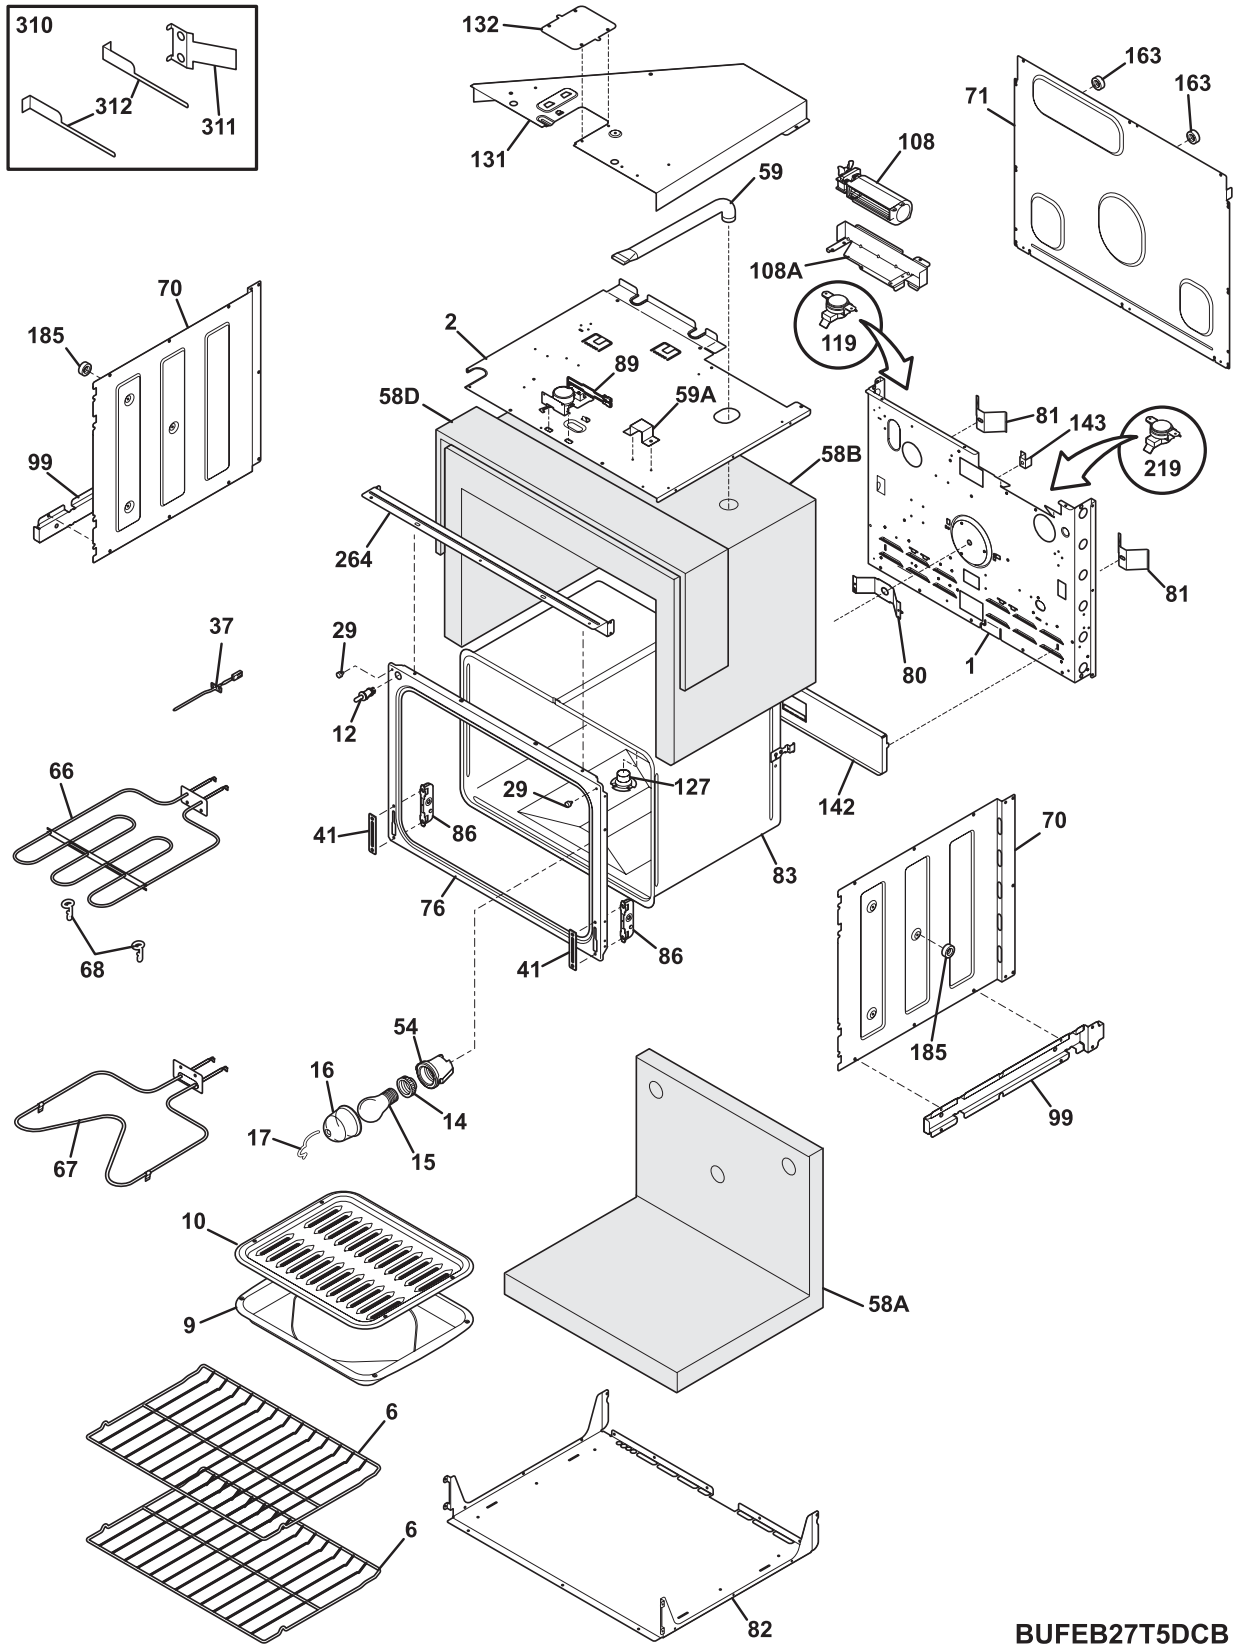

UPPER OVEN

Model Index: A FEB27T5D (FEB27T5DBB)
B FEB27T5D (FEB27T5DSB)

POS. NO	PART NO.		DESCRIPTION
1	318259210	A B	Back, main
2	318258910	A B	Shield, insulation, upper
6	318262602	A B	Rack, oven, (2)
9	5303317977	A B	Pan, broiler
10	5303317976	A B	Insert, broiler pan
12 #	318089917	A B	Switch, light
14	318224000	A B	Receptacle, oven light
14*	318268099	A B	Insulation, oven light
15	5303013071	A B	Bulb/Lamp, oven light
16	3201911	A B	Cover, oven light, glass
17	5304400195	A B	Retainer, light cover
29	318147411	A B	Bumper, (2)
37 #	316217002	A B	Probe, oven temp
41	5303310526	A B	Cover, hinge cutout
54	318222400	A B	Housing, oven light
58A	318285060	A B	Insulation, rear & bottom, oven wrapper
58B	318285059	A B	Insulation, top & sides, oven wrapper
58D	318285058	A B	Insulation, 1/2" thick, 43 x 9.5
59	318072560	A B	Duct, oven vent
59A	318261600	A B	Bracket, vent tube
66 #	318255601	A B	Element, broil, 3400W
67 #	318255103	A B	Element, bake, 2300W
68	5304403015	A B	Support, hanger, (2), broil element
70	318259100	A B	Shield, insulation, sides, (2)
71	318260001	A B	Panel, rear box
76	318056222	A B	Front, oven
80	5303320846	A B	Plate, oven mtg
81	318192400	A B	Spring, oven
82	318258710	A B	Shield, insulation, lower
83	318261502	A B	Liner, oven assy
86	5303310524	A B	Receptacle, hinge
89 #	318261202	A B	Motor, latch assy
*	318231705	A B	Harness, latch
99	318252800	A B	Support, side
108#	318073018	A B	Motor, blower
*	08016432	A B	Screw, truss head, 8-18 x 0.375
108A	318251300	A B	Bracket, fan support
119#	318004900	A B	Switch, thermal
127	318317100	A B	Adapter Assembly, vent tube, w/converter
131	318272900	A B	Box, vent
132	318003000	A B	Plate, shield
142	318123910	A B	Deflector
143	318172904	A B	Support, wire/glass
163	318014111	A B	Spacer
185	318014700	A B	Spacer, oven shield, (4)
219#	318003614	A B	Thermostat, safety
264	318257711	A B	Trim, oven, black, front
310	5304440067	A B	Cabinet Mounting Kit
311	318246010	A B	Bracket, cabinet mtg, (2)

UPPER OVEN

BUFEB27T5DCB