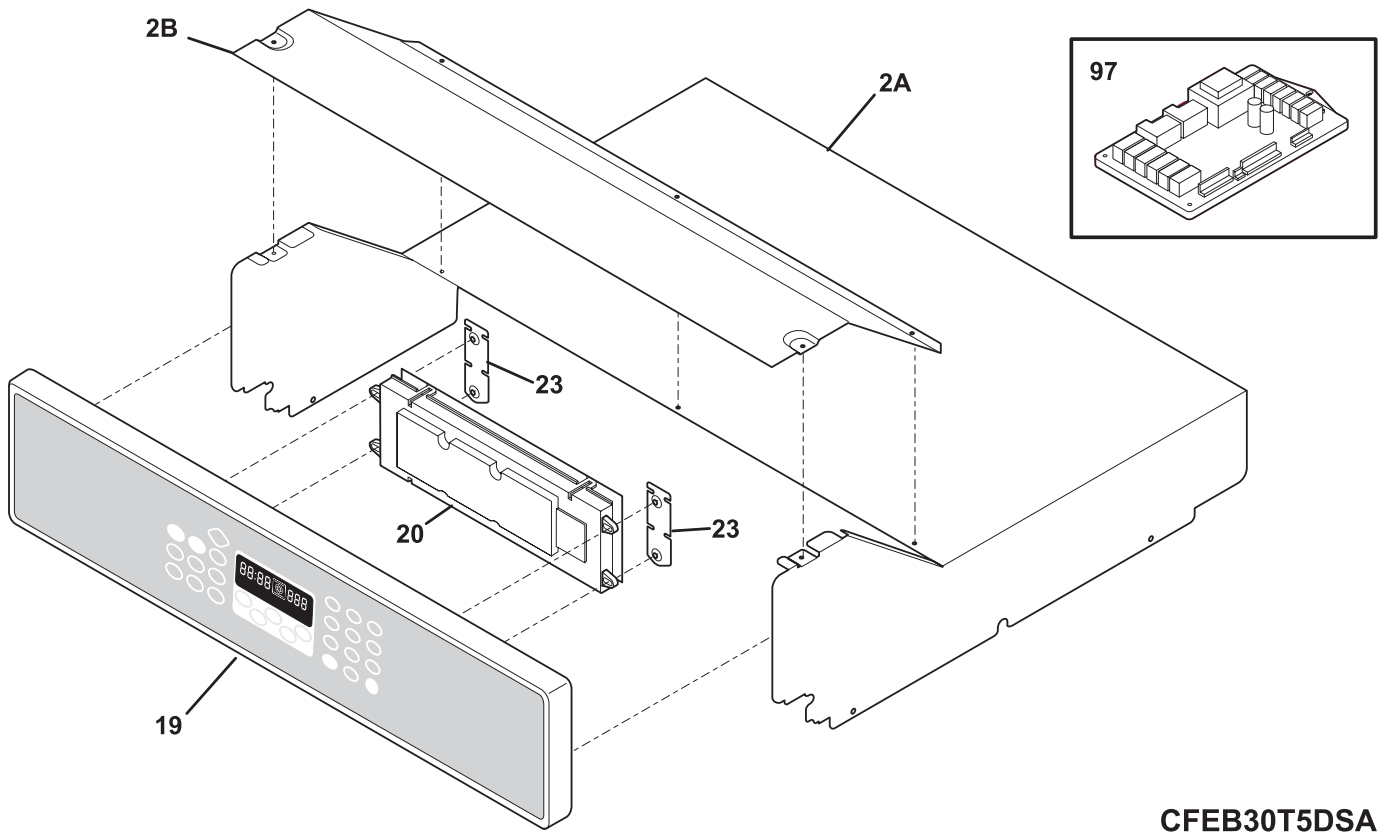

CONTROL PANEL

CFEB30T5DSA

CONTROL PANEL

Model Index: A FEB27T5D (FEB27T5DBB)
 B FEB27T5D (FEB27T5DSB)

POS. NO	PART NO.		DESCRIPTION
2A	318257301	A B	Shield, oven top
2B	318260101	A B	Cover, box
19	318274415	A -	Control Panel Assembly, glass, black, w/touch pad
19	318274414	- B	Control Panel Assembly, glass, white, w/touch pad
20 #	316429702	A B	Control, electronic, 5800W1, dual oven
*	316021107	A B	Screw, hex head, 8-32, silver
23	318262900	A B	Bracket, control mtg., (2)
97	316429800	A B	Board, relay, dual oven
*	318231704	A B	Harness, wiring, control-relay
*	5303211311	A B	Screw, 8 x 0.500