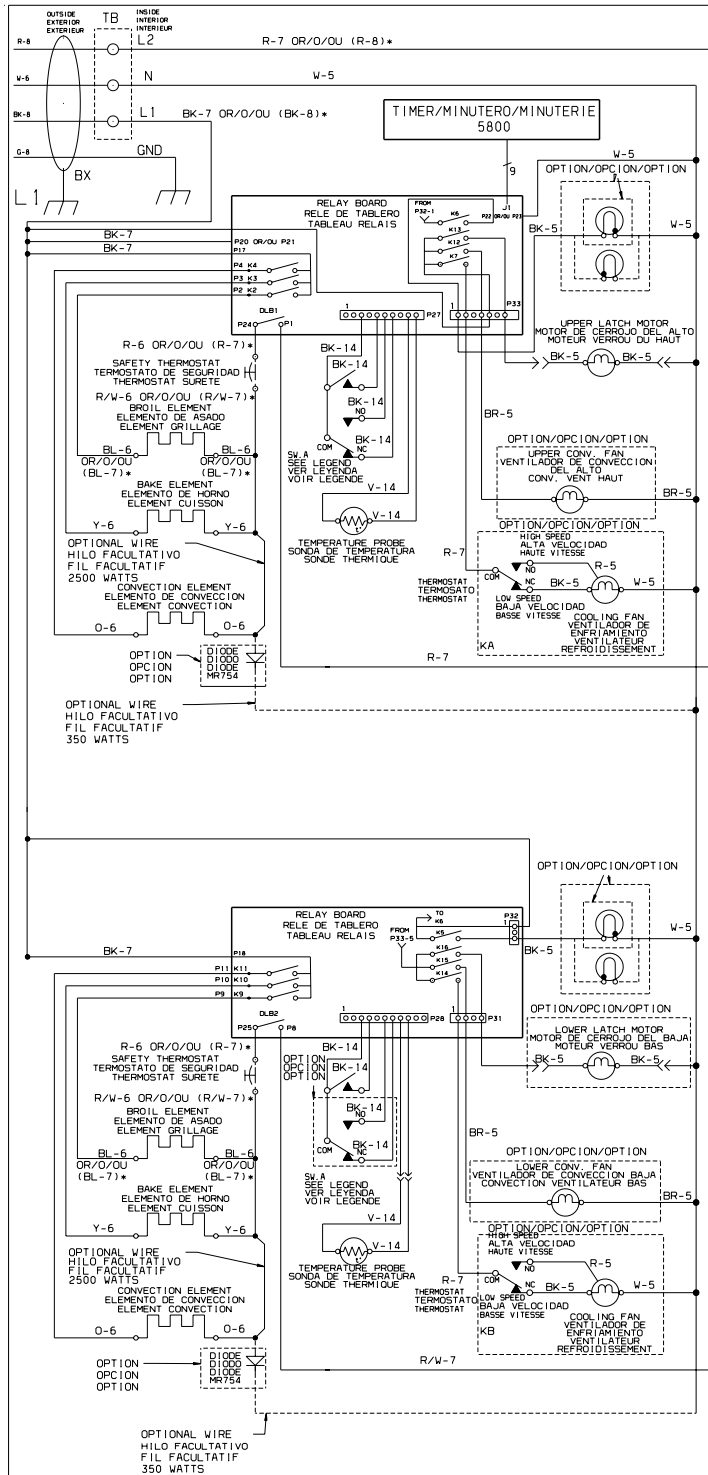

WIRING DIAGRAM

COLORS / COLOR / COULEURS

BK - BLACK/NEGRO/NOIR
W - WHITE/BLANCO/BLANC
O - ORANGE/MARANJA/GRANGE
BR - BROWN/MORENO/BRUN
PK - PINK/ROSA/ROSE
V - VIOLET/IOLETA/VIOLET
G - GREEN/VERDE/VERT
R - RED/ROJO/ROUGE
Y - YELLOW/AMARILLO/JAUNE
BL - BLUE/AZUL/BLEU
BR/W - BROWN/WHITE // MORENO/BLANCO // BRUN/BLANC
BL/W - BLUE/WHITE //AZUL/BLANCO // BLEU/BLANC

CODE/CODIGO/CODE

CODE	GAUGE/MED. CALIBRE	TEMP. °C	STYLE	CSA	UL
1	18	125	CL-1251	3173	
2	16	125	CL-1251	3173	
3	14	125	CL-1251	3173	
4	12	125	CL-1251	3173	
5	18	150	EXL-150	3321	
6	16	150	EXL-150	3321	
7	14	150	EXL-150	3321	
8	12	150	EXL-150	3321	
9	10	150	EXL-150	3321	
10	18	200	SEW-1	3122	
11	16	200	SEW-1	3122	
12	12	250		3252	
13	16	250		3252	
14	20	150	EXL-150	3321	
15	8	150	EXL-150	3321	
16	8	60			
17	10	60			

EXAMPLE/EJEMPLO/EXEMPLE: (R-8)*

- WHEN USING 4000 W. BROIL ELEMENT
- CUANDO SE USA 4000 W. ELEMENTO DE ASADO
- QUAND UTILISE AVEC 4000 W. ELEMENT GRILLAGE