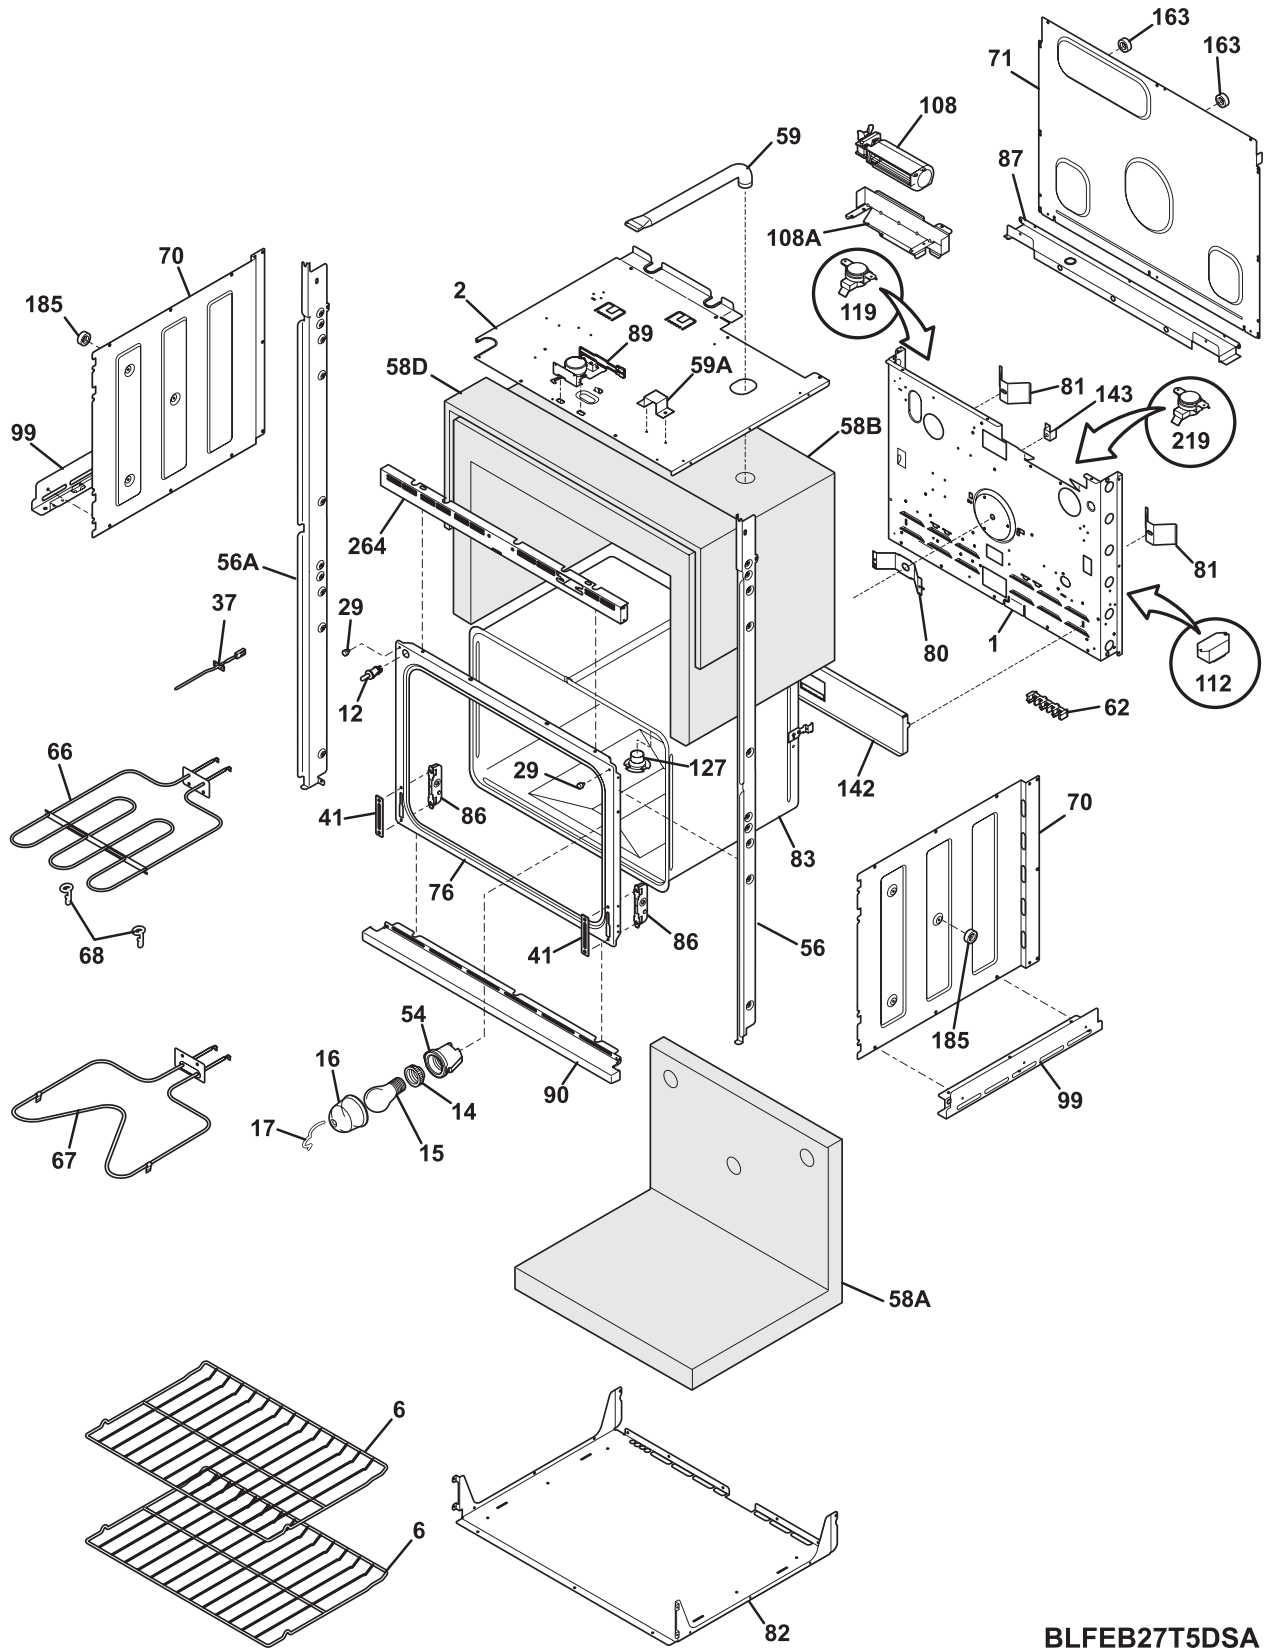

LOWER OVEN

Model Index: A FEB27T5D (FEB27T5DBB)
B FEB27T5D (FEB27T5DSB)

POS. NO	PART NO.		DESCRIPTION
1	318259210	A B	Back, main
2	318258910	A B	Shield, insulation, upper
6	318262602	A B	Rack, oven, (2)
12 #	318089917	A B	Switch, light
14	318224000	A B	Receptacle, oven light
14*	318268099	A B	Insulation, oven light
15	5303013071	A B	Bulb/Lamp, oven light
16	3201911	A B	Cover, oven light, glass
17	5304400195	A B	Retainer, light cover
29	318147411	A B	Bumper, (2)
37 #	316217002	A B	Probe, oven temp
41	5303310526	A B	Cover, hinge cutout
54	318222400	A B	Housing, oven light
56	318259914	A -	Trim, side filler, black, RH
56	318259912	- B	Trim, side filler, white, RH
56A	318259915	A -	Trim, side filler, black, LH
56A	318259913	- B	Trim, side filler, white, LH
58A	318285060	A B	Insulation, rear & bottom, oven wrapper
58B	318285059	A B	Insulation, top & sides, oven wrapper
58D	318285058	A B	Insulation, 1/2" thick, 43 x 9.5
59	318072560	A B	Duct, oven vent
59A	318261600	A B	Bracket, vent tube
62	316056000	A B	Terminal Block
62*	5303323139	A B	Screw, 10-24 x 0.906
62*	5303323144	A B	Nut, 10-32
66 #	318255601	A B	Element, broil, 3400W
67 #	318255103	A B	Element, bake, 2300W
68	5304403015	A B	Support, hanger, (2), broil element
70	318259100	A B	Shield, insulation, sides, (2)
71	318260001	A B	Panel, rear box
76	318056222	A B	Front, oven
80	5303320846	A B	Plate, oven mtg
81	318192400	A B	Spring, oven
82	318258710	A B	Shield, insulation, lower
83	318261502	A B	Liner, oven assy
86	5303310524	A B	Receptacle, hinge
87	318260601	A B	Bracket, cable mtg.
89 #	318261202	A B	Motor, latch assy
*	318231705	A B	Harness, latch
90	318259711	A -	Trim, oven front, black, bottom
90	318259710	- B	Trim, oven front, white, bottom
99	318256200	A B	Bracket, side, bottom, (2)
108#	318073018	A B	Motor, blower
*	08016432	A B	Screw, truss head, 8-18 x 0.375
108A	318251300	A B	Bracket, fan support
119#	318004900	A B	Switch, thermal
127	318317100	A B	Adapter Assembly, vent tube, w/converter
142	318123910	A B	Deflector
143	318172904	A B	Support, wire/glass

LOWER OVEN

BLFEB27T5DSA