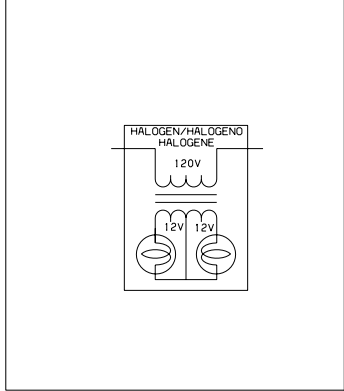

CAUTION: DISCONNECT POWER BEFORE SERVICING UNIT.
ATENCION: CORTAR EL CORRIENTE ANTES DE REALIZAR EL MANTENIMIENTO DEL ELECTRODOMESTICO.
ATTENTION: COUPEZ L'ALIMENTATION AVANT D'EFFECTUER LA REPARATION.

318046119 REV. A