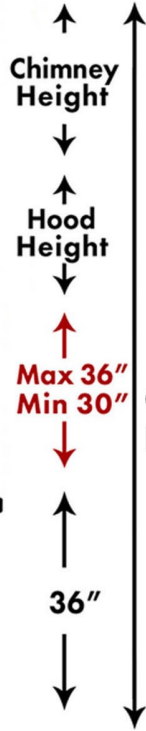

Product Specifications

Brand:	ZLINE Kitchen and Bath
Dimension:	42 in. W x 20.25 in. D x 14 in. H
Chimney:	11.75 in. W x 10.75 in. D x 16 H (x2) (Telescoping)
	<u>Chimney Short Kit and Extension(s) Available:</u> Short Kit (2-12") ~7-8 ft. Ceilings 1 PC Extension (1-36" + 1-16") ~9-10 ft. Ceilings 2 PC Extension (2-36") ~10-12 ft. Ceilings
Venting Size:	6" Outlet (Transition piece with backdraft damper to round ducting included)
Airflow (Q/L/M/H):	280/460/670/900
Lighting:	4 Directional LED Lights (3-Watt)
Noise Level:	20/29/34/41 (Decibels)
Voltage:	110V/60HZ
Motor:	High Performance 900 CFM/4-Speed Motor
Mount Type:	Wall Mounted
Speeds:	4 Speeds
Control Type:	Speed/Timer Panel with LCD (3 Minute AutoTimer with Delayed Shutoff)
Filters:	Stainless Steel Baffle Filters (Dishwasher Safe)
Material:	21g #430 Stainless Steel
Warranty:	3 Year Parts Warranty
Features:	Model No. 597-42 (ETL Listed)
	CROWN MOLDING AVAILABLE FOR THIS MODEL
UPC:	814118020030
Certifications:	ETL Listed/ HVI Certified

Ceiling Height