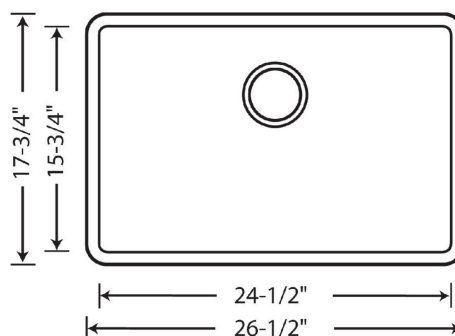

Sink Specifications

Color	SKU
Anthracite	522259
Cinder	522427
Truffle	522432
Metallic Gray	522428
Café Brown	522433
White	522429
Biscuit	522430
Concrete Gray	442890

Design and Planning Tips

- Min cabinet size: 30 in
- Bowl depth: 8 3/4 in (222.0 mm)

What is included:

Installation instructions, Sink template, Limited lifetime warranty, Drain NOT included., Sink clips are not included and may be ordered separately.

Bowl Depth: 8-3/4"

Required Outside Cabinet: 30"

Cutout Size: Template provided with approximate 1/8" reveal

Codes/Standards: CSA B45.8-18/ IAPMO Z403-2018

PRECIS 27

SILGRANIT

Warranty

BLANCO offers a limited lifetime warranty on all sinks and faucets, as well as a one-year warranty on all custom accessories.

Code/Standards Compliance

BLANCO sinks and faucets are third-party tested and certified to standards and listed by applicable certification bodies. For more information on individual product listings, contact our office or listing organization.

View our how-to videos to learn more about installing and caring for BLANCO products:

<https://www.blanco.com/us-en/service/how-to-videos/how-to-videos-for-sinks/>

Questions? Contact us today

BLANCO America, Inc.
110 Mount Holly By-Pass
Lumberton, NJ 08048

Phone & Fax
Phone: 888-668-6201
Fax: 609-668-6211

While BLANCO endeavors to provide accurate information, all dimensions are nominal, cannot be guaranteed, and are subject to change or cancellation. BLANCO assumes no responsibility for use of superseded or voided specifications.