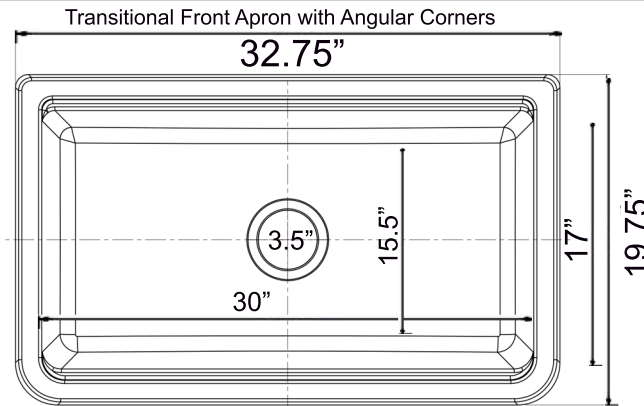

Rockport Collection

Premium Granite Composite Farmhouse Apron Sink
Workstation with included Cutting Board

MODEL:

PR3320-APS-W

Traditional Front Apron with Rounded Corners

Overall Dimensions	Interior Bowl Opening	Apron Height	Bowl Depth	Drain Dimensions
32.75" x 19.75" x 9.75"	30" x 17" top edge 28" x 15.5" basin	9.75"	9"	3.5" - drain included

Features

- Apron or custom base cabinet required
- Reversible design - 2 corner radius options
- Stainless Steel Roll Up Mat (RUM165) included
- Wood Cutting board Included
- Due to sink thickness - may require an extended flange
- Material is sound absorbing and stain resistant
- Non-porous surface is hygienic and scratch resistant
- Inside basin is sloped for superior drainage
- included matching disposal flange and basket strainer