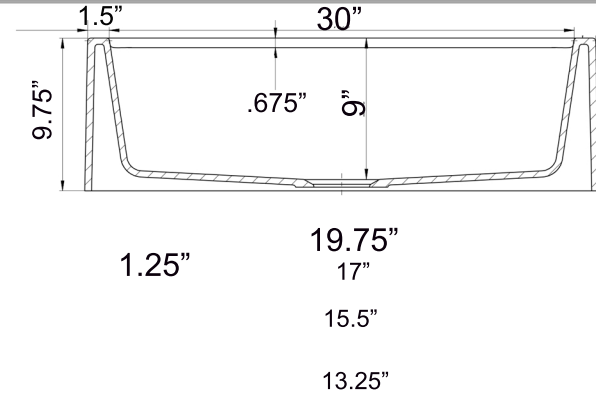

Rockport Collection

Premium Granite Composite Farmhouse Apron Sink
Workstation with included Cutting Board

MODEL:

PR3320-APS-W

Traditional Front Apron with Rounded Corners

Overall Dimensions	Interior Bowl Opening	Apron Height	Bowl Depth	Drain Dimensions
32.75" x 19.75" x 9.75"	30" x 17" top edge 28" x 15.5" basin	9.75"	9"	3.5" - drain included

Features

- Apron or custom base cabinet required
- Reversible design - 2 corner radius options
- Stainless Steel Roll Up Mat (RUM165) included
- Wood Cutting board Included
- Due to sink thickness - may require an extended flange
- Material is sound absorbing and stain resistant
- Non-porous surface is hygienic and scratch resistant
- Inside basin is sloped for superior drainage
- included matching disposal flange and basket strainer