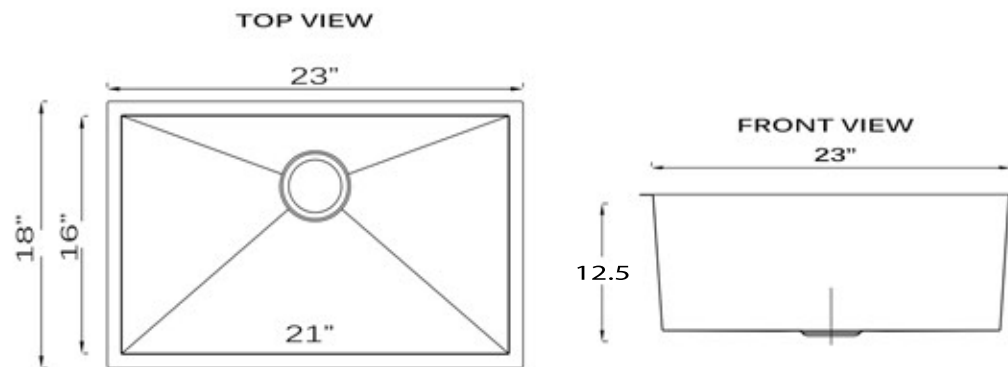

# Brightwork Collection

Undermount Kitchen Sink / Laundry Sink

MODEL:  
KSSH2318-12

Overall Dimensions	Interior Dimensions	Bowl Height	Bowl Depth	Drain Dimensions
23" x 18"	21" x 16"	12.5"	12"	3.5" Opening

## Features

- Hand Hammered
- 3.5" drain opening
- Nominal dimensions may vary
- 16 gauge stainless steel
- 12" bowl depth
- Undermount installation
- Garbage Disposal Safe

PROJECT/ NAME:

ARCHITECT/CONTRACTOR: