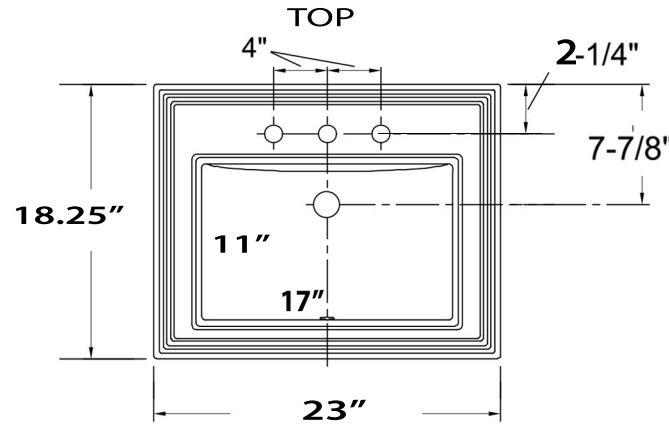

# Great Point Collection

Premium Ceramic Vitreous China Drop-In Sink  
8-Inch Faucet Spread Holes

MODEL:

DI-2418-R8-Bisque

Overall Dimensions	Interior Basin	Overflow	Height, Depth	Drain Dimension
23" x 18.25"	17" x 11"	Yes	8.75", 5.25"	1.75" standard

## FEATURES

- Vitreous china, self-rimming top mount sink
- Nominal Dimensions, actual may vary by up to .25"
- Glazed Enamel Finish
- Cut out template provided
- Drain Opening is Standard 1.75" -Drain not included
- Certifications ; ASME A112.19.2-3013, cUPC
- 3 Faucet holes (1.375" diameter each)/ 8-inch spread
- Limited Manufacturers Warranty