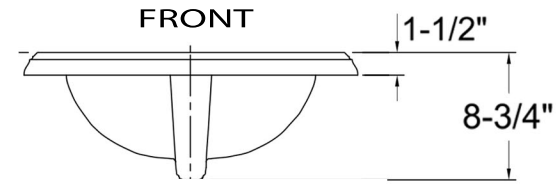

# Great Point Collection

Premium Ceramic Vitreous China Drop-In Sink  
8-Inch Faucet Spread Holes

MODEL:

DI-2418-R8-Bisque

Overall Dimensions	Interior Basin	Overflow	Height, Depth	Drain Dimension
23" x 18.25"	17" x 11"	Yes	8.75", 5.25"	1.75" standard

## FEATURES

- Vitreous china, self-rimming top mount sink
- Nominal Dimensions, actual may vary by up to .25"
- Glazed Enamel Finish
- Cut out template provided
- Drain Opening is Standard 1.75" -Drain not included
- Certifications ; ASME A112.19.2-3013, cUPC
- 3 Faucet holes (1.375" diameter each)/ 8-inch spread
- Limited Manufacturers Warranty