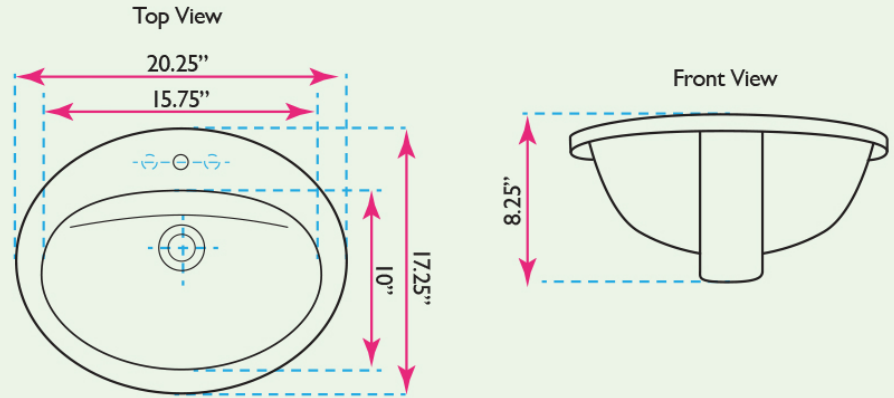

# Nantucket

S I N K S

www.NantucketSinksUSA.com  
info@nantucketsinksusa.com

Bottom

SPECS

OVERALL DIMENSIONS	INTERIOR DIMENSIONS	EXTERIOR HEIGHT	INTERIOR DEPTH	DRAIN DIMENSION
20.25" x 17.25"	15.75" x 10"	8.25"	6.75"	1.75" Standard

## FEATURES:

- Vitreous China, self rimming top mount sink
- 6.75" Interior Bowl Depth
- Glazed Enamel Finish
- Limited Manufacturer's Warranty
- 1.75" Drain Opening
- Nominal Dimensions, actual may vary by up to .25"
- 3 Faucet Holes are 4" center set design