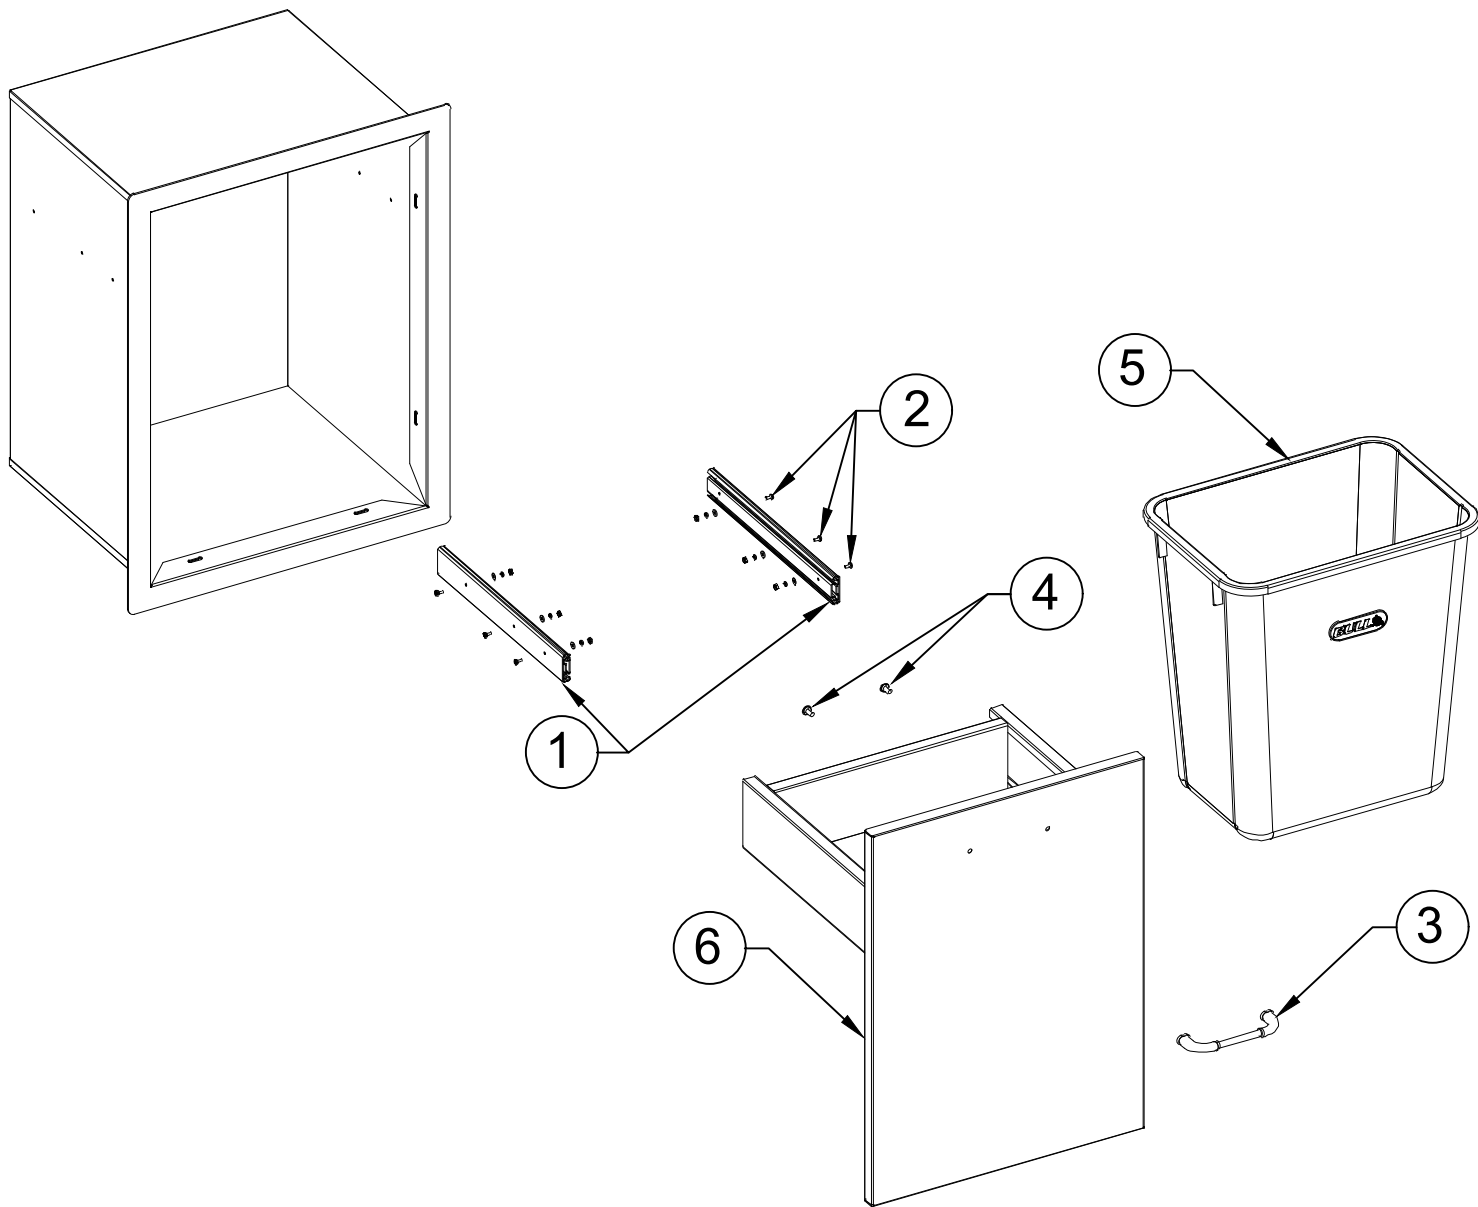

PARTS LIST			
ITEM #	PART #	DESCRIPTION	QTY
1	56826	14" REGULAR GUIDE TRACK (L&R)	1 SET
2	56827	GUIDE TRACK INSTALL SCREW SET	1 SET
3	16572	HANDLE	1
4	16611	DRAWER HANDLE SCREW SET	1 SET
5	56900	10 GALLON TRASH CAN	1
6	56926	REPLACEMENT DRAWER	1

¹
EXPLODED VIEW W/ PARTS LIST
ITEM #56925
PULLOUT TRASH DRAWER

Exploded View