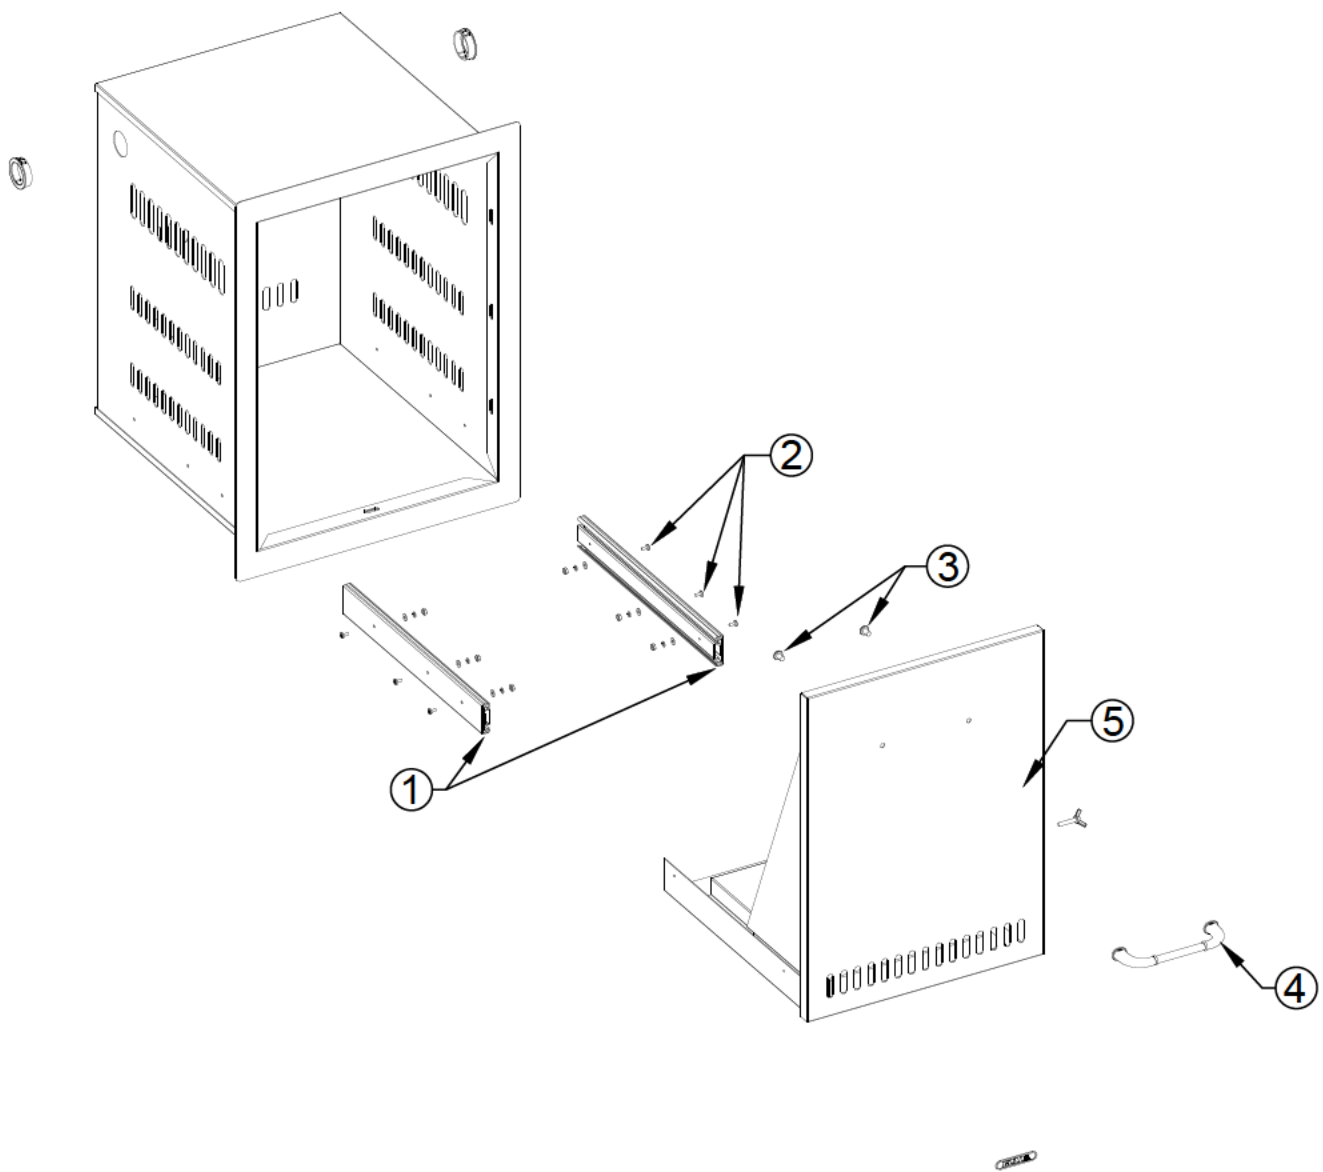

WWW.BULLBBQ.COM

EXPLODED VIEW W/ PARTS LIST

ITEM# 56825

DESCRIPTION -

PROPANE DRAWER / TRASH

PARTS LIST			
ITEM #	PART #	DESCRIPTION	QTY
1	56826	14" GUIDE TRACK SET (L&R)	1 SET
2	56827	GUIDE TRACK INSTALL SCREW SET	1 SET
3	16611	DRAWER HANDLE SCREW SET	1 SET
4	16572	HANDLE	1
5	16575	REPLACEMENT PROPANE DRAWER	1

Exploded View