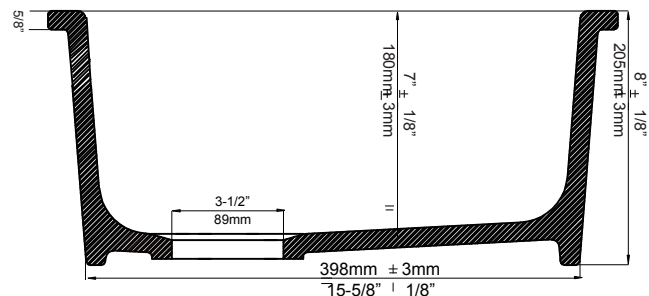

FEATURED MODEL

518542 Bar Bowl Undermount, 7" bowl depth

ADDITIONAL MODELS

518540 30" Single, 9-1/4" bowl depth

518541 33" Single, 9-1/4" bowl depth

FEATURES

- Required outside cabinet: 24"
- Rear drain placement
- Fireclay material allows for perfect, smooth, and easy to clean surface
- Ultra durable surface fired at over 2,100° F
- Drain not included

JOB INFORMATION

Job Name: _____

Contact: _____

Date Specified: _____

Specifier: _____

Contractor: _____

NOMINAL DIMENSIONS

Model 518542 shown

OVERALL	BOWL DEPTH	DRAIN
18-7/8" x 18-7/8"	7"	3-1/2"

BLANCO AMERICA

800.451.5782

www.blancoamerica.com

© 2013 BLANCO AMERICA

7/13

SPEC-003