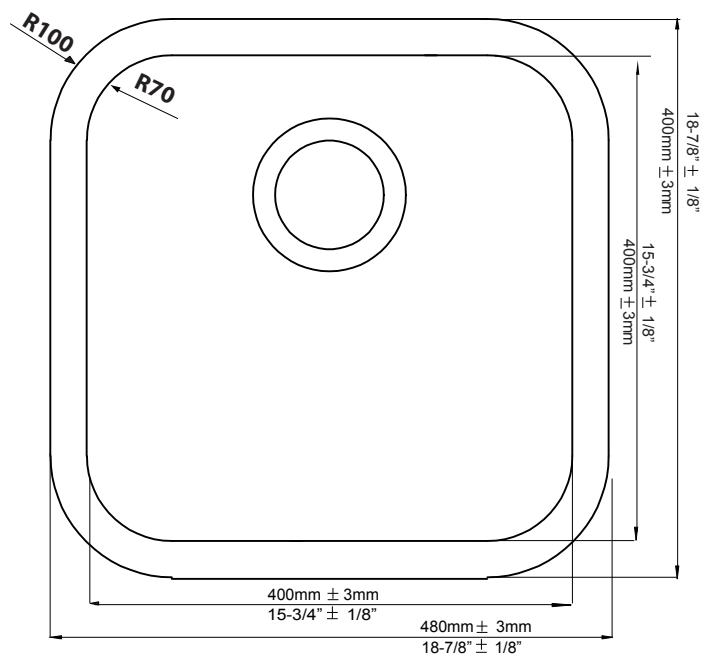

FEATURED MODEL

518542 Bar Bowl Undermount, 7" bowl depth

ADDITIONAL MODELS

518540 30" Single, 9-1/4" bowl depth

518541 33" Single, 9-1/4" bowl depth

FEATURES

- Required outside cabinet: 24"
- Rear drain placement
- Fireclay material allows for perfect, smooth, and easy to clean surface
- Ultra durable surface fired at over 2,100° F
- Drain not included

JOB INFORMATION

Job Name: _____

Contact: _____

Date Specified: _____

Specifier: _____

Contractor: _____

NOMINAL DIMENSIONS

Model 518542 shown

OVERALL	BOWL DEPTH	DRAIN
18-7/8" x 18-7/8"	7"	3-1/2"

BLANCO AMERICA

800.451.5782

www.blancoamerica.com

© 2013 BLANCO AMERICA

7/13

SPEC-003