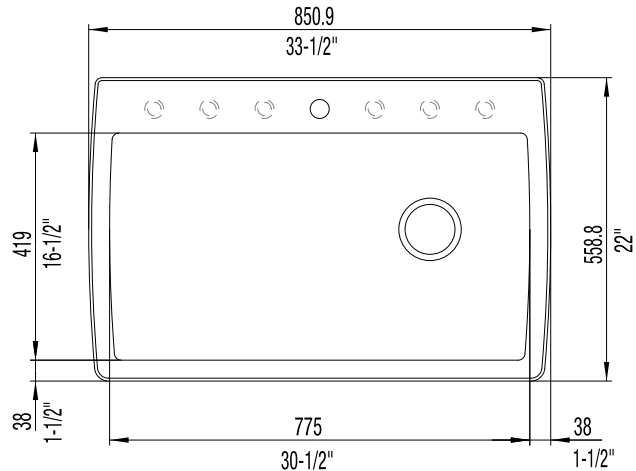

PRODUCT SPECIFICATION

Drop-In/Undermount sink to be single bowl design, 33-1/2" in length and 22" in front-to-back depth. Sink to be made from Silgranit® hard composite material. Sink to feature straight bowl sides with 5/8" cutout corner radius. Sink to be Blanco (Check one)

- Model 511-650 Model 511-651
- Model 511-652 Model 511-653

with bowl depth of 9-1/2". Additional knockout hole locations: _____.

- White 511-651
- Biscuit 511-650
- Anthracite 511-652
- Metallic Gray 511-653

MODEL 511-651 Shown

NOMINAL DIMENSIONS

OVERALL	CUTOUT SIZE	BOWL DEPTH	DRAIN DIAMETER
33-1/2 x 22	32-3/4 x 21-1/4	9-1/2	3-1/2

DXF cutout templates (Undermount and Drop-In versions) available on our web site or this specification CD.