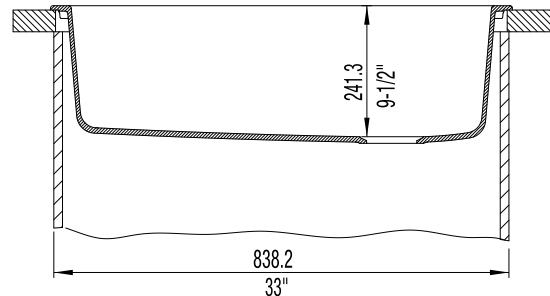

PRODUCT SPECIFICATION

Drop-In/Undermount sink to be single bowl design, 33-1/2" in length and 22" in front-to-back depth. Sink to be made from Silgranit® hard composite material. Sink to feature straight bowl sides with 5/8" cutout corner radius. Sink to be Blanco (Check one)

- Model 511-650 Model 511-651
- Model 511-652 Model 511-653

with bowl depth of 9-1/2". Additional knockout hole locations: _____.

- White 511-651
- Biscuit 511-650
- Anthracite 511-652
- Metallic Gray 511-653

MODEL 511-651 Shown

NOMINAL DIMENSIONS

OVERALL	CUTOUT SIZE	BOWL DEPTH	DRAIN DIAMETER
33-1/2 x 22	32-3/4 x 21-1/4	9-1/2	3-1/2

DXF cutout templates (Undermount and Drop-In versions) available on our web site or this specification CD.