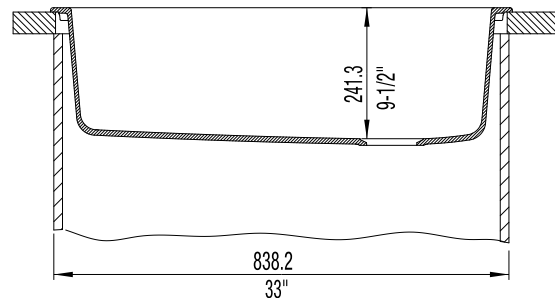

PRODUCT SPECIFICATION

Drop-In/Undermount sink to be single bowl design, 33-1/2" in length and 22" in front-to-back depth. Sink to be made from Silgranit® hard composite material. Sink to feature straight bowl sides with 5/8" cutout corner radius. Sink to be Blanco (Check one)

- Model 511-650 Model 511-651
- Model 511-652 Model 511-653

with bowl depth of 9-1/2". Additional knockout hole locations: _____.

- White 511-651
- Biscuit 511-650
- Anthracite 511-652
- Metallic Gray 511-653

MODEL 511-650 Shown

NOMINAL DIMENSIONS

OVERALL	CUTOUT SIZE	BOWL DEPTH	DRAIN DIAMETER
33-1/2 x 22	32-3/4 x 21-1/4	9-1/2	3-1/2

DXF cutout templates (Undermount and Drop-In versions) available on our web site or this specification CD.