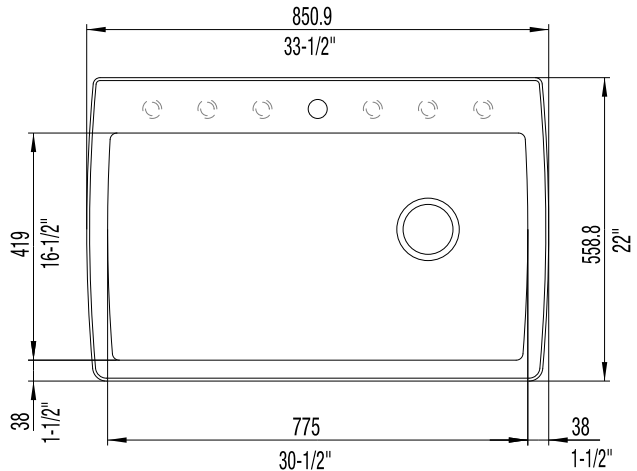

PRODUCT SPECIFICATION

Drop-In/Undermount sink to be single bowl design, 33-1/2" in length and 22" in front-to-back depth. Sink to be made from Silgranit® hard composite material. Sink to feature straight bowl sides with 5/8" cutout corner radius. Sink to be Blanco (Check one)

- Model 511-650 Model 511-651
- Model 511-652 Model 511-653

with bowl depth of 9-1/2". Additional knockout hole locations: _____.

- White 511-651
- Biscuit 511-650
- Anthracite 511-652
- Metallic Gray 511-653

MODEL 511-650 Shown

NOMINAL DIMENSIONS

OVERALL	CUTOUT SIZE	BOWL DEPTH	DRAIN DIAMETER
33-1/2 x 22	32-3/4 x 21-1/4	9-1/2	3-1/2

DXF cutout templates (Undermount and Drop-In versions) available on our web site or this specification CD.