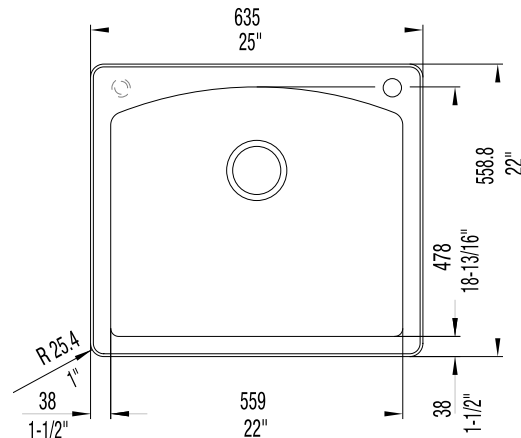

### PRODUCT SPECIFICATION

Drop-In/Undermount sink to be single bowl design, 25" in length and 22" in front-to-back depth. Sink to be made from Silgranit® hard composite material. Sink to feature rear drain placement and straight bowl sides with 5/8" cutout corner radius. Sink to be Blanco (Check one)

Model 511-610       Model 511-611

Model 511-612       Model 511-613

with bowl depth of 10". Additional knockout hole locations: \_\_\_\_\_.

- Biscuit 511-610
- White 511-611
- Anthracite 511-612
- Metallic Gray 511-613

### NOMINAL DIMENSIONS

OVERALL	CUTOUT SIZE	BOWL DEPTH	DRAIN DIAMETER
25 x 22	24-1/4 x 21-1/4	10	3-1/2

DXF cutout templates (Undermount and Drop-In versions) available on our web site.