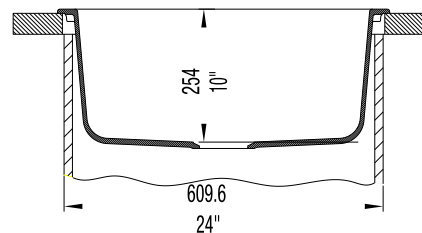

### PRODUCT SPECIFICATION

Drop-In/Undermount sink to be single bowl design, 25" in length and 22" in front-to-back depth. Sink to be made from Silgranit® hard composite material. Sink to feature rear drain placement and straight bowl sides with 5/8" cutout corner radius. Sink to be Blanco (Check one)

Model 511-610       Model 511-611

Model 511-612       Model 511-613

with bowl depth of 10". Additional knockout hole locations: \_\_\_\_\_.

- Biscuit 511-610
- White 511-611
- Anthracite 511-612
- Metallic Gray 511-613

### NOMINAL DIMENSIONS

OVERALL	CUTOUT SIZE	BOWL DEPTH	DRAIN DIAMETER
25 x 22	24-1/4 x 21-1/4	10	3-1/2

DXF cutout templates (Undermount and Drop-In versions) available on our web site.