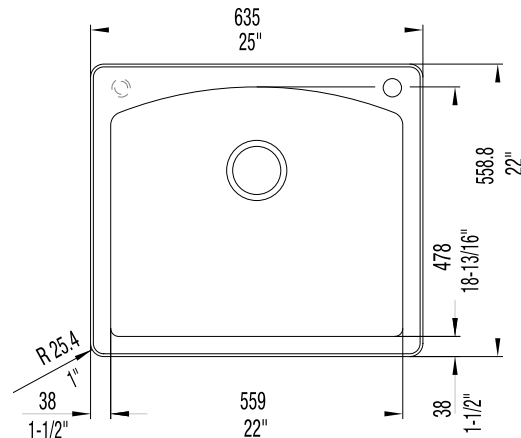

PRODUCT SPECIFICATION

Drop-In/Undermount sink to be single bowl design, 25" in length and 22" in front-to-back depth. Sink to be made from Silgranit® hard composite material. Sink to feature rear drain placement and straight bowl sides with 5/8" cutout corner radius. Sink to be Blanco (Check one)

- Model 511-610 Model 511-611
- Model 511-612 Model 511-613

with bowl depth of 10". Additional knockout hole locations: _____.

- Biscuit 511-610
- White 511-611
- Anthracite 511-612
- Metallic Gray 511-613

MODEL 511-612 Shown

NOMINAL DIMENSIONS

OVERALL	CUTOUT SIZE	BOWL DEPTH	DRAIN DIAMETER
25 x 22	24-1/4 x 21-1/4	10	3-1/2

DXF cutout templates (Undermount and Drop-In versions) available on our web site or this specification CD.