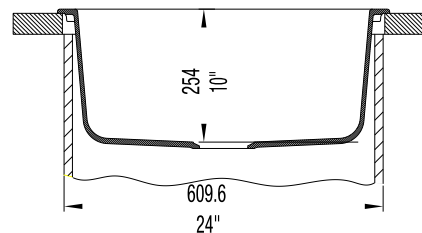

PRODUCT SPECIFICATION

Drop-In/Undermount sink to be single bowl design, 25" in length and 22" in front-to-back depth. Sink to be made from Silgranit® hard composite material. Sink to feature rear drain placement and straight bowl sides with 5/8" cutout corner radius. Sink to be Blanco (Check one)

- Model 511-610 Model 511-611
- Model 511-612 Model 511-613

with bowl depth of 10". Additional knockout hole locations: _____.

- Biscuit 511-610
- White 511-611
- Anthracite 511-612
- Metallic Gray 511-613

MODEL 511-612 Shown

NOMINAL DIMENSIONS

OVERALL	CUTOUT SIZE	BOWL DEPTH	DRAIN DIAMETER
25 x 22	24-1/4 x 21-1/4	10	3-1/2

DXF cutout templates (Undermount and Drop-In versions) available on our web site or this specification CD.