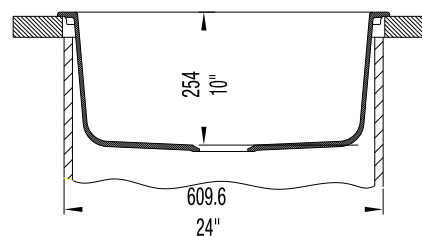

PRODUCT SPECIFICATION

Drop-In/Undermount sink to be single bowl design, 25" in length and 22" in front-to-back depth. Sink to be made from Silgranit® hard composite material. Sink to feature rear drain placement and straight bowl sides with 5/8" cutout corner radius. Sink to be Blanco (Check one)

- Model 511-610 Model 511-611
- Model 511-612 Model 511-613

with bowl depth of 10". Additional knockout hole locations: _____

- Biscuit 511-610
- White 511-611
- Anthracite 511-612
- Metallic Gray 511-613

MODEL 511-611 Shown

NOMINAL DIMENSIONS

OVERALL	CUTOUT SIZE	BOWL DEPTH	DRAIN DIAMETER
25 x 22	24-1/4 x 21-1/4	10	3-1/2

DXF cutout templates (Undermount and Drop-In versions) available on our web site or this specification CD.