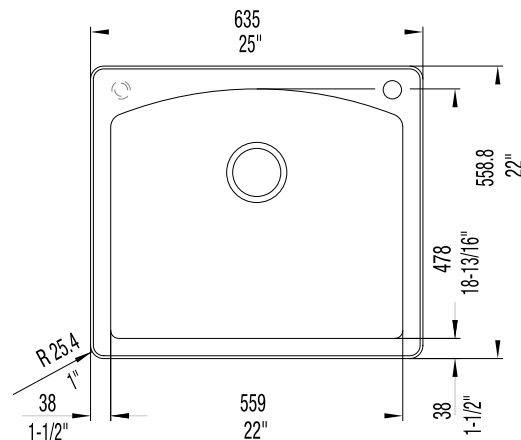

PRODUCT SPECIFICATION

Drop-In/Undermount sink to be single bowl design, 25" in length and 22" in front-to-back depth. Sink to be made from Silgranit® hard composite material. Sink to feature rear drain placement and straight bowl sides with 5/8" cutout corner radius. Sink to be Blanco (Check one)

- Model 511-610 Model 511-611
- Model 511-612 Model 511-613

with bowl depth of 10". Additional knockout hole locations: _____

- Biscuit 511-610
- White 511-611
- Anthracite 511-612
- Metallic Gray 511-613

MODEL 511-611 Shown

NOMINAL DIMENSIONS

OVERALL	CUTOUT SIZE	BOWL DEPTH	DRAIN DIAMETER
25 x 22	24-1/4 x 21-1/4	10	3-1/2

DXF cutout templates (Undermount and Drop-In versions) available on our web site or this specification CD.