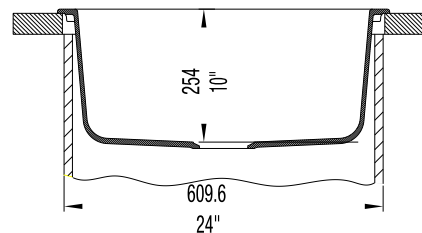

PRODUCT SPECIFICATION

Drop-In/Undermount sink to be single bowl design, 25" in length and 22" in front-to-back depth. Sink to be made from Silgranit® hard composite material. Sink to feature rear drain placement and straight bowl sides with 5/8" cutout corner radius. Sink to be Blanco (Check one)

- Model 511-610 Model 511-611
- Model 511-612 Model 511-613

with bowl depth of 10". Additional knockout hole locations: _____

- Biscuit 511-610
- White 511-611
- Anthracite 511-612
- Metallic Gray 511-613

MODEL 511-610 Shown

NOMINAL DIMENSIONS

OVERALL	CUTOUT SIZE	BOWL DEPTH	DRAIN DIAMETER
25 x 22	24-1/4 x 21-1/4	10	3-1/2

DXF cutout templates (Undermount and Drop-In versions) available on our web site or this specification CD.