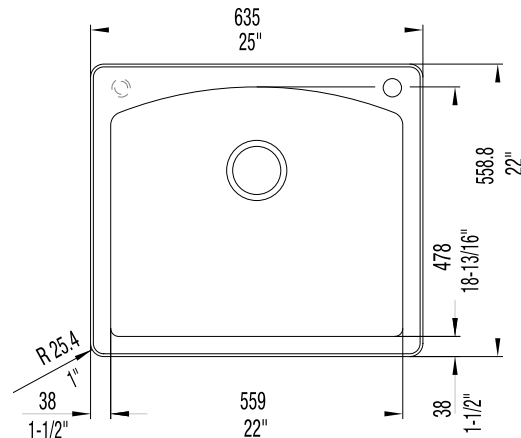

PRODUCT SPECIFICATION

Drop-In/Undermount sink to be single bowl design, 25" in length and 22" in front-to-back depth. Sink to be made from Silgranit® hard composite material. Sink to feature rear drain placement and straight bowl sides with 5/8" cutout corner radius. Sink to be Blanco (Check one)

- Model 511-610 Model 511-611
- Model 511-612 Model 511-613

with bowl depth of 10". Additional knockout hole locations: _____

- Biscuit 511-610
- White 511-611
- Anthracite 511-612
- Metallic Gray 511-613

MODEL 511-610 Shown

NOMINAL DIMENSIONS

OVERALL	CUTOUT SIZE	BOWL DEPTH	DRAIN DIAMETER
25 x 22	24-1/4 x 21-1/4	10	3-1/2

DXF cutout templates (Undermount and Drop-In versions) available on our web site or this specification CD.