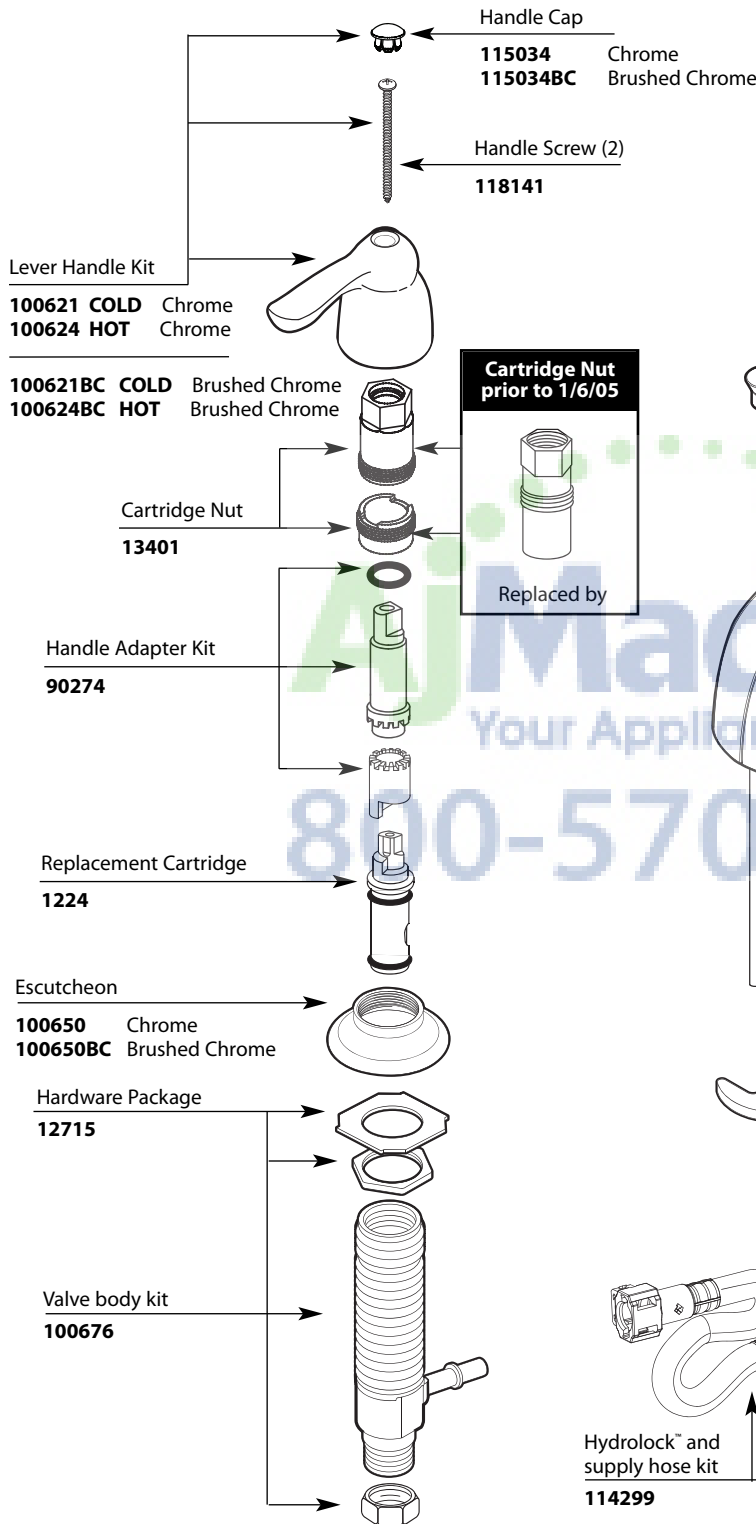

# Illustrated Parts

Buy it for looks. Buy it for life.®

■ Order by Part Number

There is more than 1 version of this model.  
Page down to identify the version you have.

| CHATEAU®                              |                   |                       |
|---------------------------------------|-------------------|-----------------------|
| Two-Handle Widespread Lavatory Faucet |                   |                       |
| MODEL                                 | TYPE              | FINISH                |
| 4945                                  | Lav w/metal waste | Chrome                |
| 4945BC                                | Lav w/metal waste | Brushed Chrome        |
| 8922                                  | Lav w/metal waste | Chrome                |
| 8924                                  | Lav w/grid waste  | Chrome                |
| DISCONTINUED SKUS                     |                   |                       |
| 4944A                                 | Lav w/metal waste | Antique Brass         |
| 4944P                                 | Lav w/metal waste | Polished Brass        |
| 4944W                                 | Lav w/metal waste | Glacier               |
| 4944                                  | Lav w/metal waste | Chrome                |
| 4949                                  | Lav w/metal waste | Chrome/Polished Brass |

Buy it for looks. Buy it for life.®

■ Order by Part Number

# Illustrated Parts

| CHATEAU®                              |                   |        |
|---------------------------------------|-------------------|--------|
| Two-Handle Widespread Lavatory Faucet |                   |        |
| MODEL                                 | TYPE              | FINISH |
| 8922                                  | Lav w/metal waste | Chrome |
| 8924                                  | Lav w/grid waste  | Chrome |