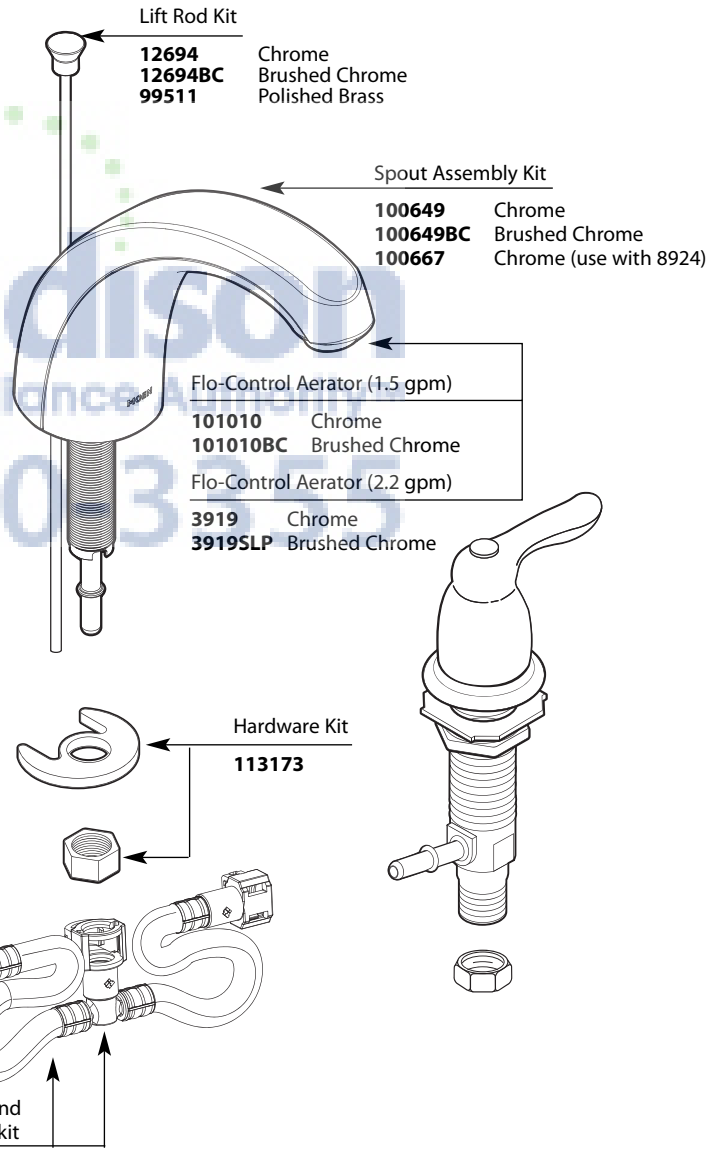

# Illustrated Parts

Buy it for looks. Buy it for life.®

■ Order by Part Number

There is more than 1 version of this model.  
Page down to identify the version you have.

| CHATEAU®                              |                   |                       |
|---------------------------------------|-------------------|-----------------------|
| Two-Handle Widespread Lavatory Faucet |                   |                       |
| MODEL                                 | TYPE              | FINISH                |
| 4945                                  | Lav w/metal waste | Chrome                |
| 4945BC                                | Lav w/metal waste | Brushed Chrome        |
| 8922                                  | Lav w/metal waste | Chrome                |
| 8924                                  | Lav w/grid waste  | Chrome                |
| DISCONTINUED SKUS                     |                   |                       |
| 4944A                                 | Lav w/metal waste | Antique Brass         |
| 4944P                                 | Lav w/metal waste | Polished Brass        |
| 4944W                                 | Lav w/metal waste | Glacier               |
| 4944                                  | Lav w/metal waste | Chrome                |
| 4949                                  | Lav w/metal waste | Chrome/Polished Brass |

Buy it for looks. Buy it for life.®

■ Order by Part Number

# Illustrated Parts

| CHATEAU®                              |                   |        |
|---------------------------------------|-------------------|--------|
| Two-Handle Widespread Lavatory Faucet |                   |        |
| MODEL                                 | TYPE              | FINISH |
| 8922                                  | Lav w/metal waste | Chrome |
| 8924                                  | Lav w/grid waste  | Chrome |