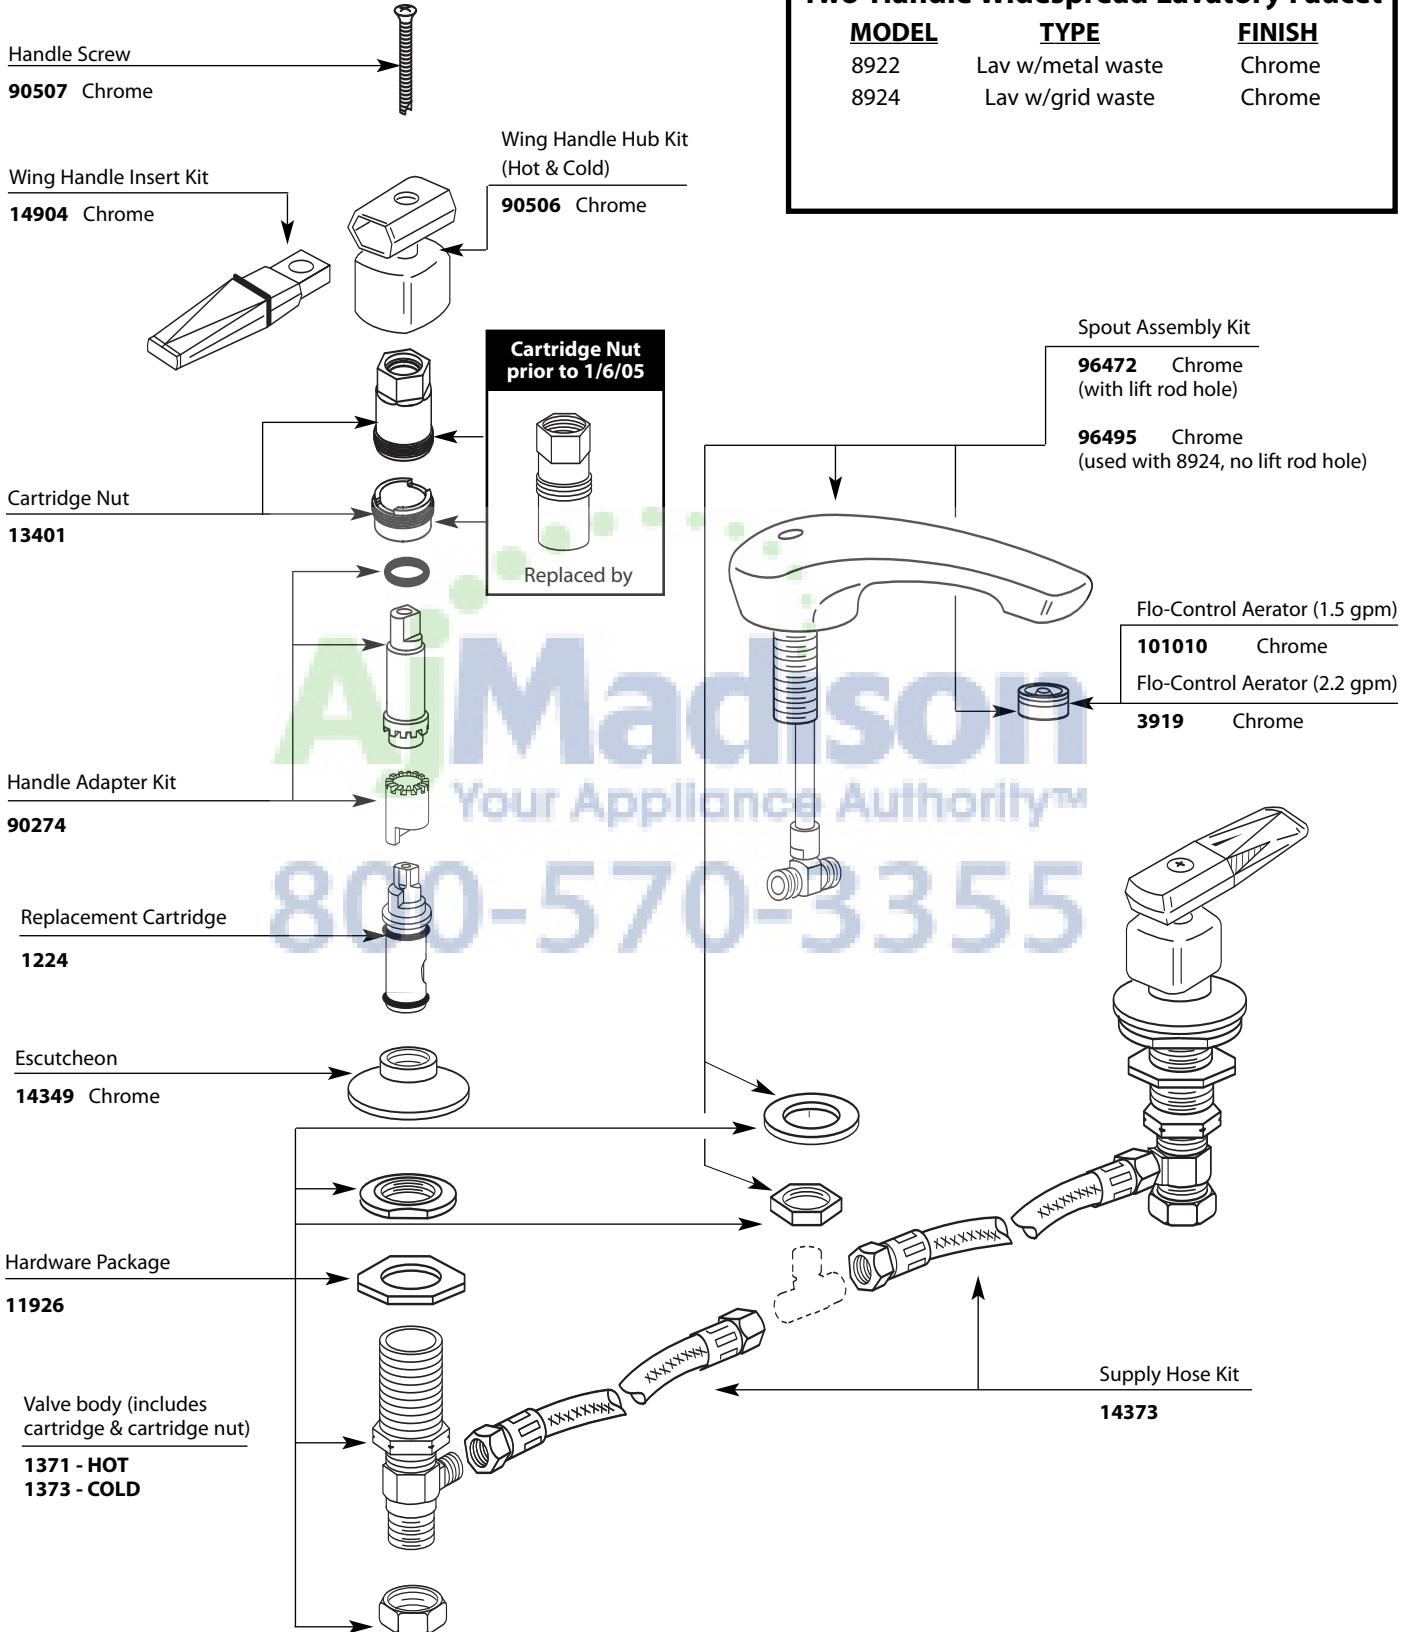

# Illustrated Parts

Buy it for looks. Buy it for life.®

■ Order by Part Number

There is more than 1 version of this model.  
Page down to identify the version you have.

| CHATEAU®                              |                   |                       |
|---------------------------------------|-------------------|-----------------------|
| Two-Handle Widespread Lavatory Faucet |                   |                       |
| MODEL                                 | TYPE              | FINISH                |
| 4945                                  | Lav w/metal waste | Chrome                |
| 4945BC                                | Lav w/metal waste | Brushed Chrome        |
| 8922                                  | Lav w/metal waste | Chrome                |
| 8924                                  | Lav w/grid waste  | Chrome                |
| DISCONTINUED SKUS                     |                   |                       |
| 4944A                                 | Lav w/metal waste | Antique Brass         |
| 4944P                                 | Lav w/metal waste | Polished Brass        |
| 4944W                                 | Lav w/metal waste | Glacier               |
| 4944                                  | Lav w/metal waste | Chrome                |
| 4949                                  | Lav w/metal waste | Chrome/Polished Brass |

Buy it for looks. Buy it for life.®

■ Order by Part Number

# Illustrated Parts

| CHATEAU®                              |                   |        |
|---------------------------------------|-------------------|--------|
| Two-Handle Widespread Lavatory Faucet |                   |        |
| MODEL                                 | TYPE              | FINISH |
| 8922                                  | Lav w/metal waste | Chrome |
| 8924                                  | Lav w/grid waste  | Chrome |