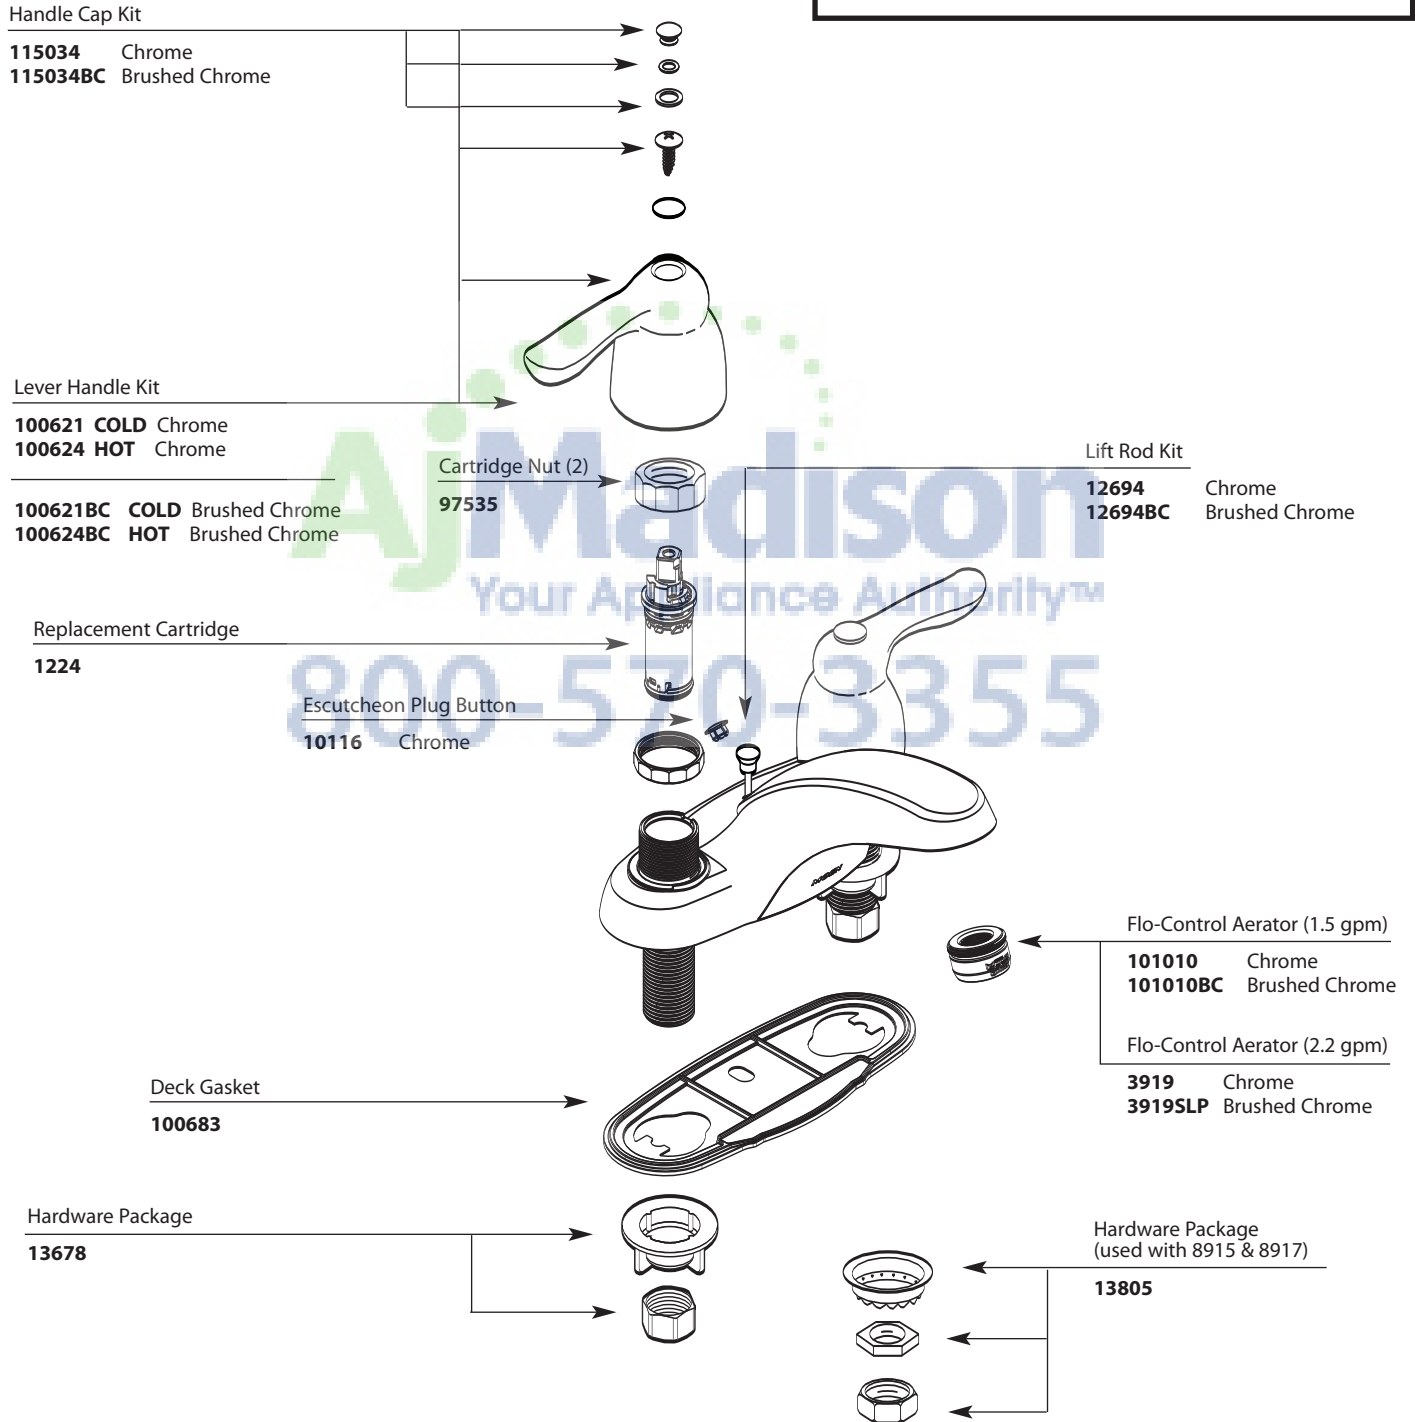

Handle Cap Kit

- 115034 Chrome
- 115034BC Brushed Chrome

Lever Handle Kit

- 100621 COLD Chrome
- 100624 HOT Chrome

- 100621BC COLD Brushed Chrome
- 100624BC HOT Brushed Chrome

Replacement Cartridge

1224

Escutcheon Plug Button

10116 Chrome

Cartridge Nut (2)
97535

Lift Rod Kit

- 12694 Chrome
- 12694BC Brushed Chrome

Flo-Control Aerator (1.5 gpm)

- 101010 Chrome
- 101010BC Brushed Chrome

Flo-Control Aerator (2.2 gpm)

- 3919 Chrome
- 3919SLP Brushed Chrome

Deck Gasket

100683

Hardware Package

13678

Hardware Package
(used with 8915 & 8917)

13805

Buy it for looks. Buy it for life.®

■ Order by Part Number

Illustrated Parts

Chateau® Two-Handle Lavatory Faucet		
<u>MODEL</u>	<u>TYPE</u>	<u>FINISH</u>
4925	Lav w/metal waste	Chrome