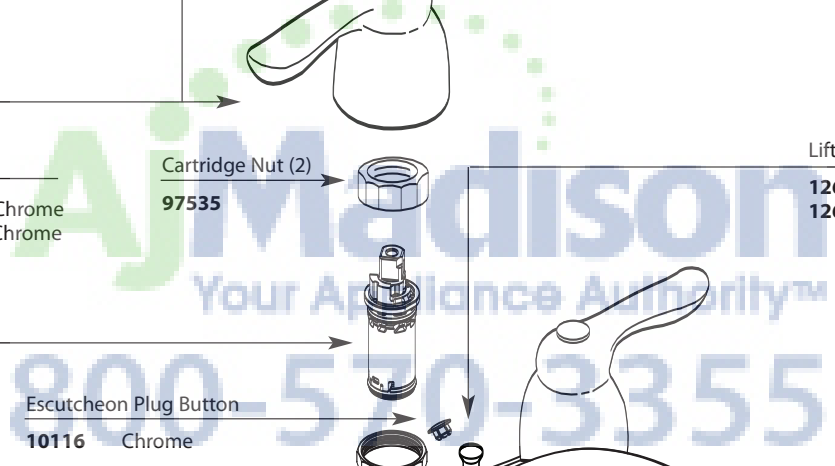

Deck Gasket

100683

Hardware Package

13678

Hardware Package
(used with 8915 & 8917)

13805

Buy it for looks. Buy it for life.®

■ Order by Part Number