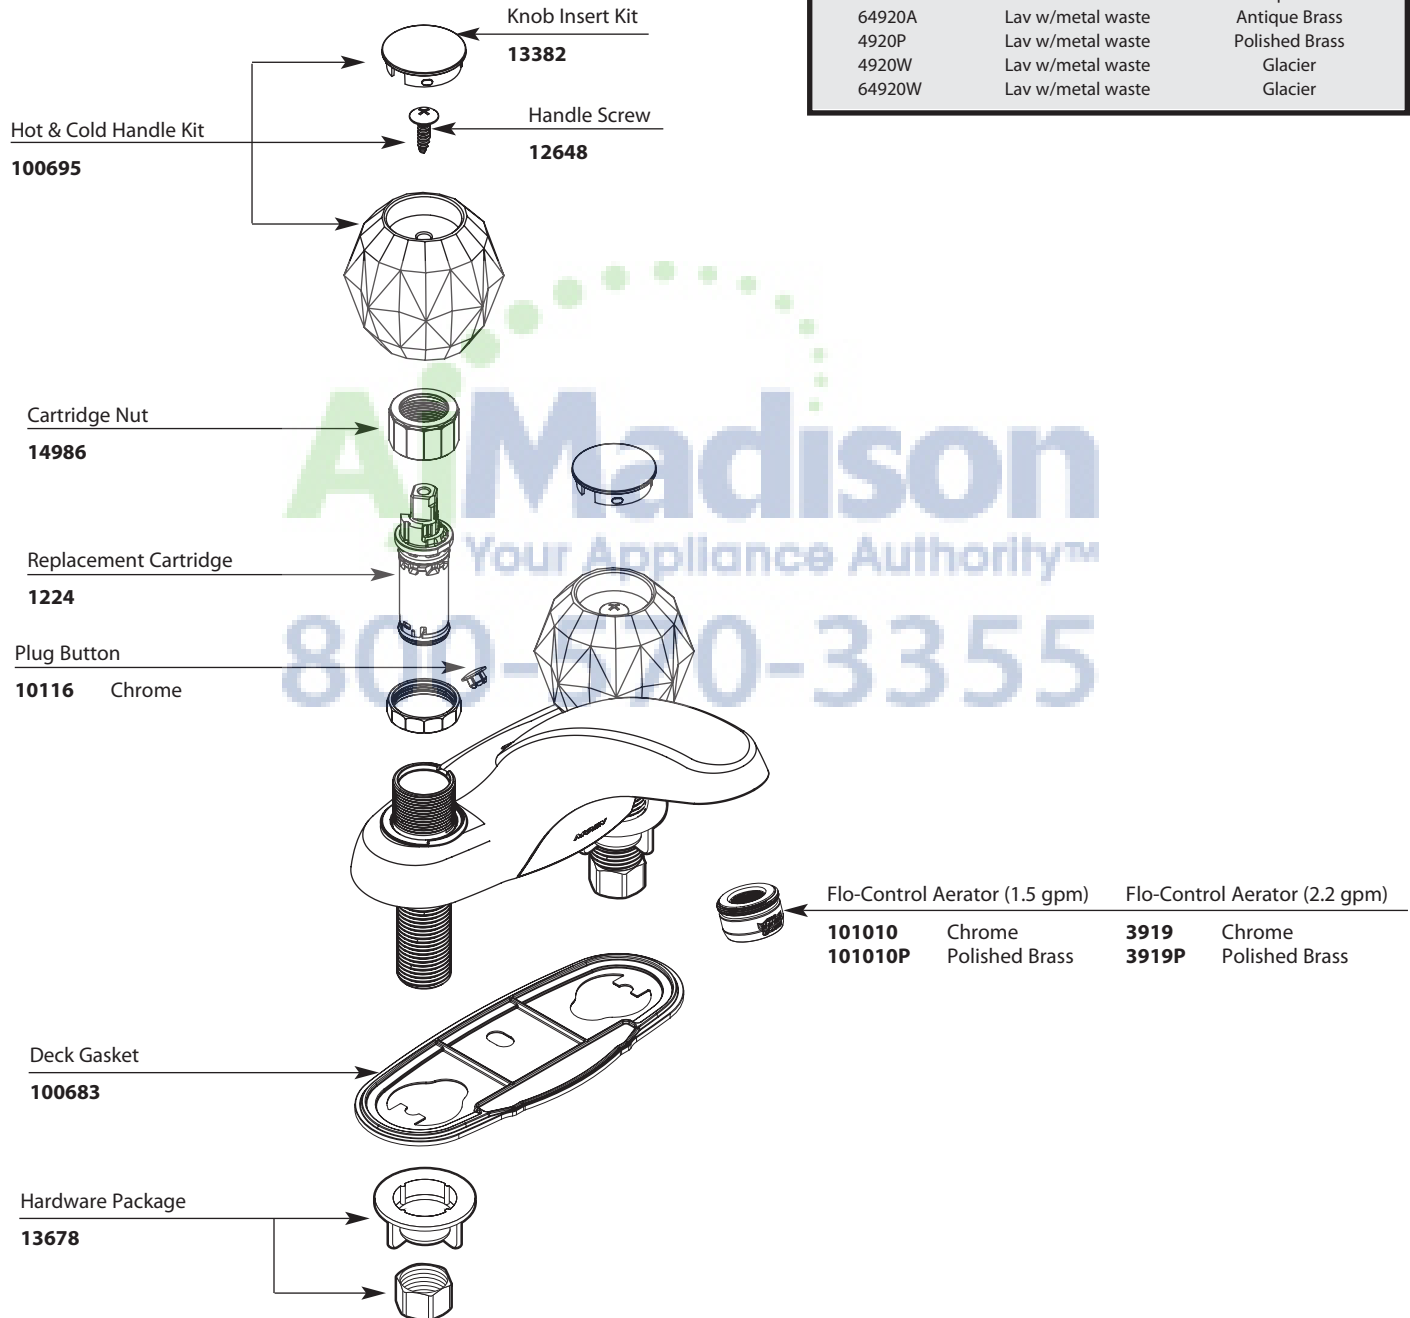

# Illustrated Parts

■ Order by Part Number

*There is more than 1 version of this model.  
Page down to identify the version you have.*

CHATEAU® Two-Handle Lavatory Faucet		
MODEL	TYPE	FINISH
4920	Lav w/metal waste	Chrome
64920	Lav w/50-50 waste	Chrome
64919	Lav w/metal waste	Chrome
64920P	Lav w/50-50 waste	Polished Brass
4900	Lav w/o waste	Chrome
64900	Lav w/o waste	Chrome
DISCONTINUED SKUS		
4920A	Lav w/metal waste	Antique Brass
64920A	Lav w/metal waste	Antique Brass
4920P	Lav w/metal waste	Polished Brass
4920W	Lav w/metal waste	Glacier
64920W	Lav w/metal waste	Glacier

# Illustrated Parts

■ Order by Part Number

<b>CHATEAU®</b>		
<b>Two-Handle Lavatory Faucet</b>		
<b>MODEL</b>	<b>TYPE</b>	<b>FINISH</b>
4920	Lav w/metal waste	Chrome
64920	Lav w/50-50 waste	Chrome
64919	Lav w/metal waste	Chrome
64920P	Lav w/50-50 waste	Polished Brass
4900	Lav w/o waste	Chrome
64900	Lav w/o waste	Chrome
<b>DISCONTINUED SKUS</b>		
4920A	Lav w/metal waste	Antique Brass
64920A	Lav w/metal waste	Antique Brass
4920P	Lav w/metal waste	Polished Brass
4920W	Lav w/metal waste	Glacier
64920W	Lav w/metal waste	Glacier