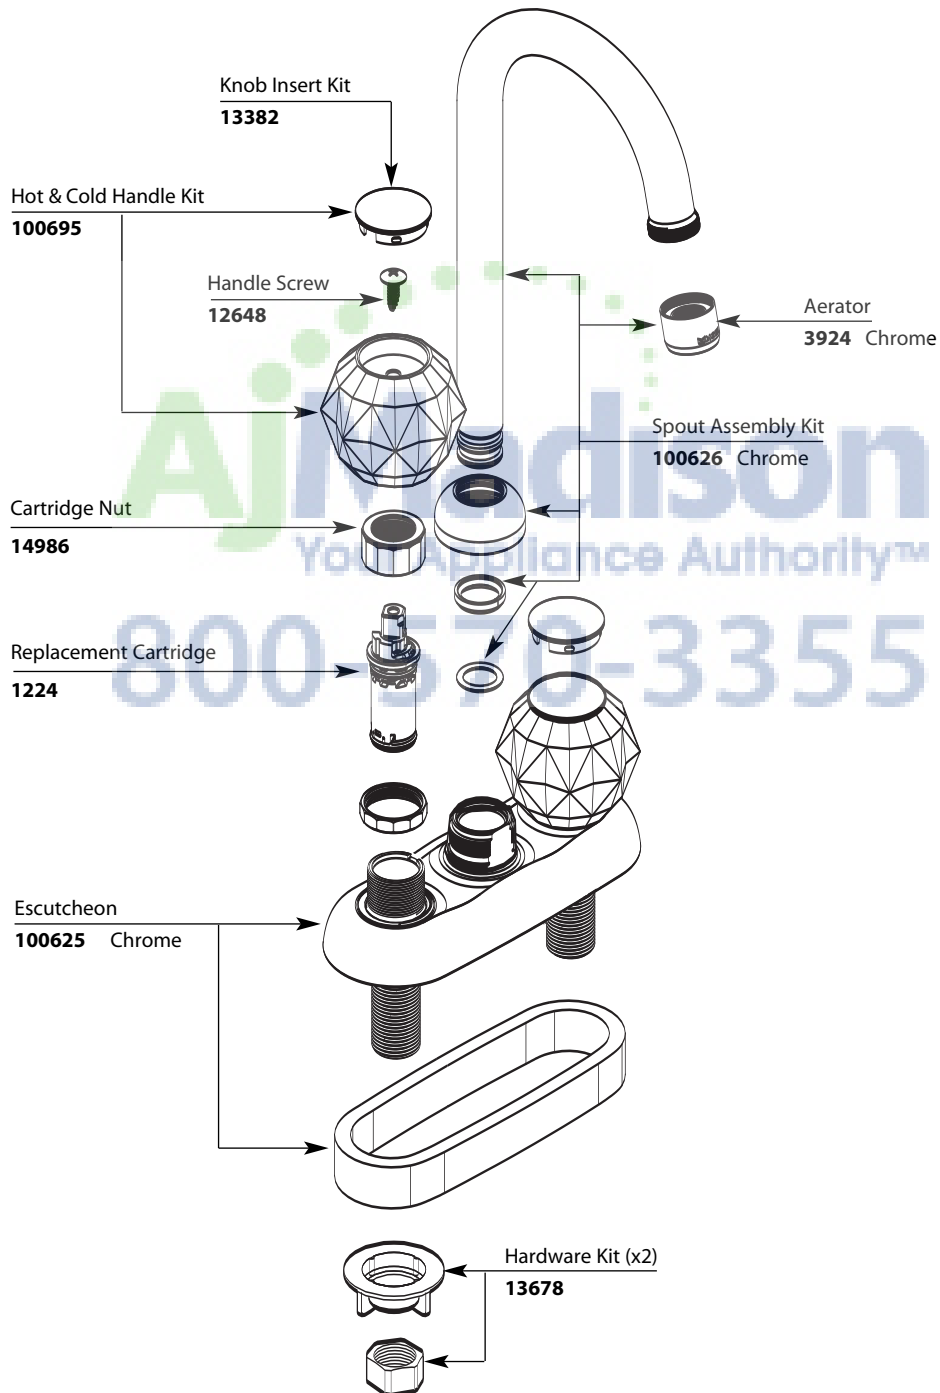

Buy it for looks. Buy it for life.®

■ Order by Part Number

There is more than 1 version of this model.
Page down to identify the version you have.

Illustrated Parts

CHATEAU®	
Two Handle Bar Faucet	
MODEL	FINISH
4910	Chrome
DISCONTINUED SKUS	
4910P	Polished Brass

TO ORDER PARTS CALL: 1-800-BUY-MOEN
www.moen.com

Buy it for looks. Buy it for life.®

■ Order by Part Number

Illustrated Parts

CHATEAU®		
Two Handle Bar Faucet		
MODEL	HANDLE	FINISH
4910	Knob	Chrome
4910P	Knob	Polished Brass