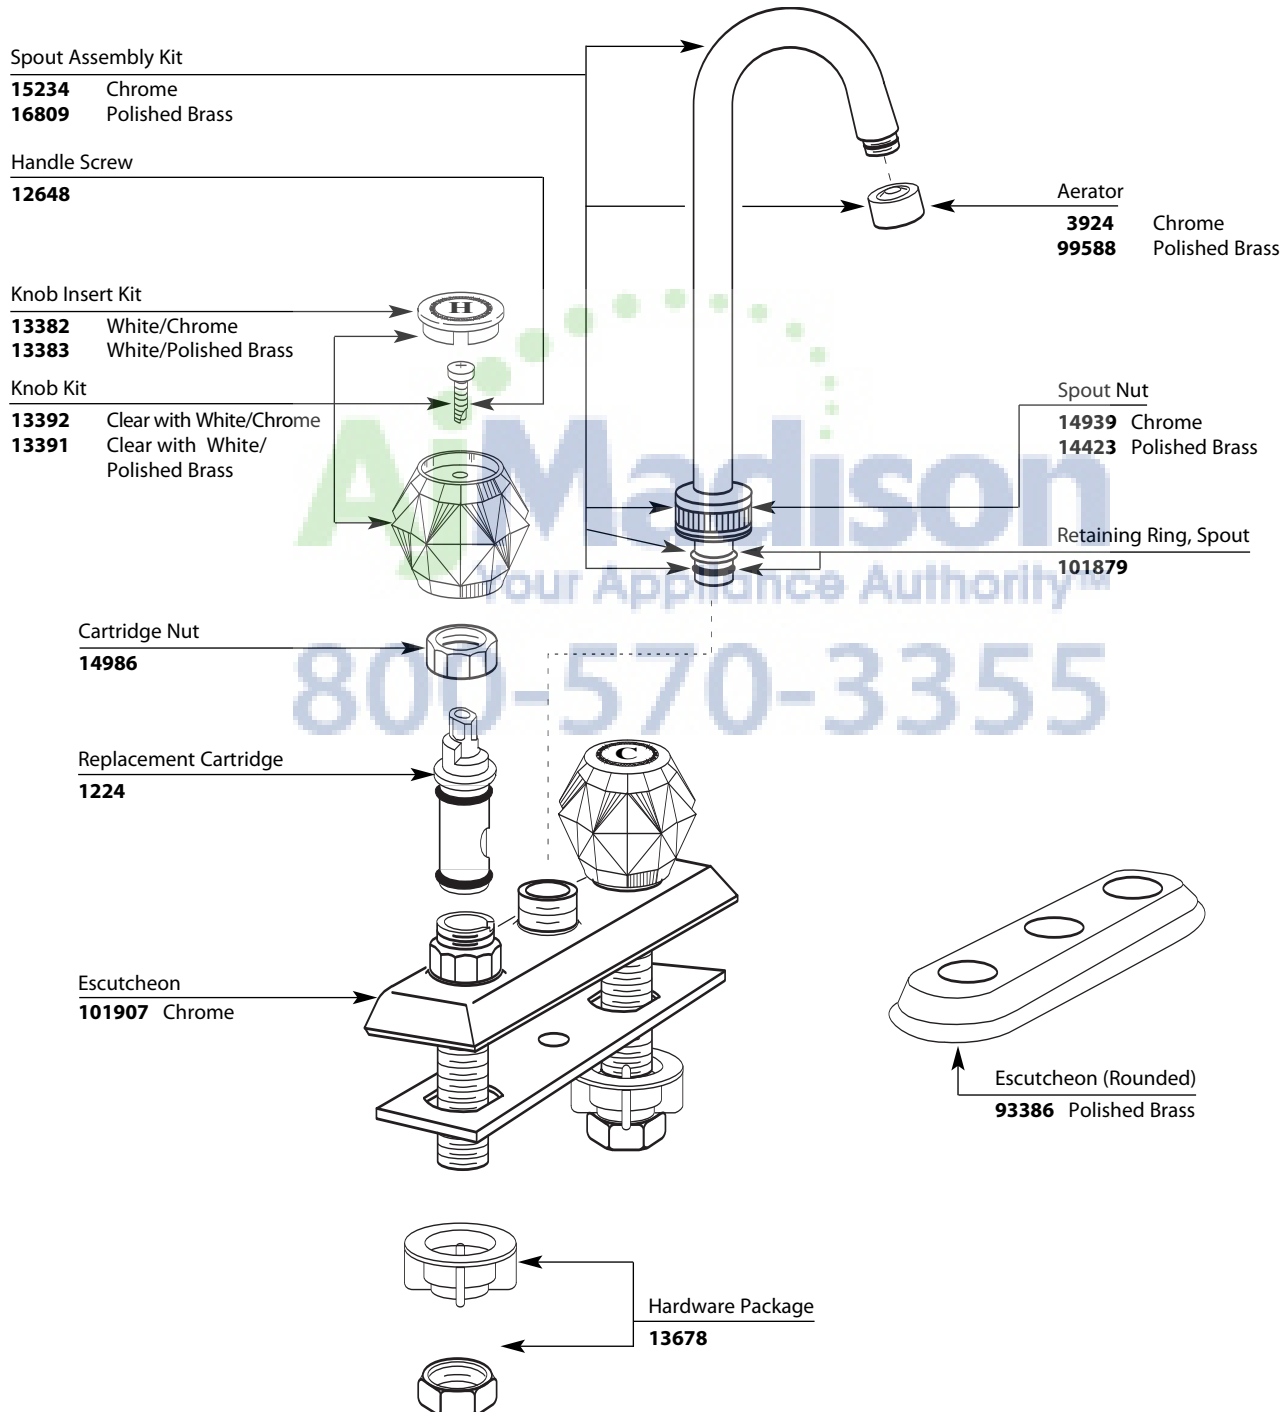

Buy it for looks. Buy it for life.®

■ Order by Part Number

There is more than 1 version of this model.
Page down to identify the version you have.

Illustrated Parts

CHATEAU®	
Two Handle Bar Faucet	
MODEL	FINISH
4910	Chrome
DISCONTINUED SKUS	
4910P	Polished Brass

TO ORDER PARTS CALL: 1-800-BUY-MOEN
www.moen.com

Buy it for looks. Buy it for life.®

■ Order by Part Number

Illustrated Parts

CHATEAU®		
Two Handle Bar Faucet		
MODEL	HANDLE	FINISH
4910	Knob	Chrome
4910P	Knob	Polished Brass