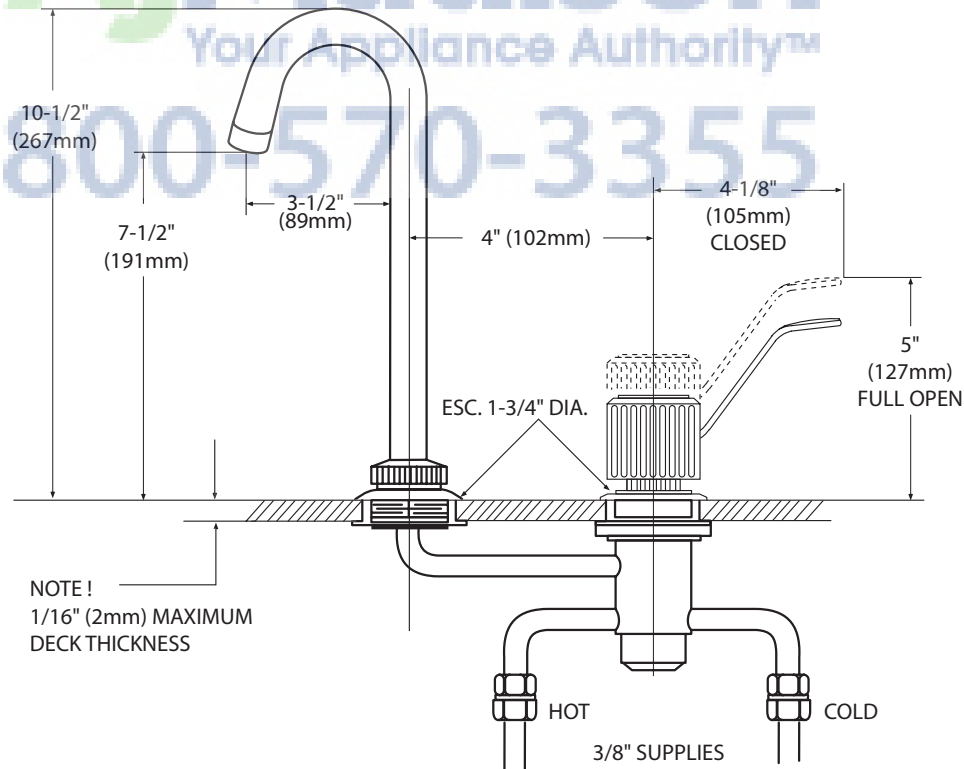

Buy it for looks. Buy it for life.®

Specifications

FAUCET DESCRIPTION

- Chrome plated metal construction
- Supplied with goose neck spout
- Inlet shanks will accept 3/8" ball nose connections

OPERATION

- Lever style handle
- Pull-on/Push-off
- Operates with less than 5 lbs. of force

FLOW

- Aerator is limited to 2.2 gpm max (8.3 L/min)

CARTRIDGE

- 1225 cartridge design
- Nonmetallic/nonferrous and stainless steel material

STANDARDS

- Third party certified by to: CSA B-125, ASME A112.18.1M, ANSI A117.1 and all applicable requirements referenced therein
- Certified to ANSI/NSF 61/9
- Complies with California Proposition 65 and with the Federal Safe Water Drinking Act

Model: 4901

NOTE: DESIGNED TO INSTALL THRU 2 HOLES 1-1/4" (32mm) MIN. DIA. AND 4" (102mm) ON CENTER

NOTE: THIS FAUCET IS DESIGNED TO BE INSTALLED ON STAINLESS STEEL BAR SINKS

CRITICAL DIMENSIONS

(DO NOT SCALE)